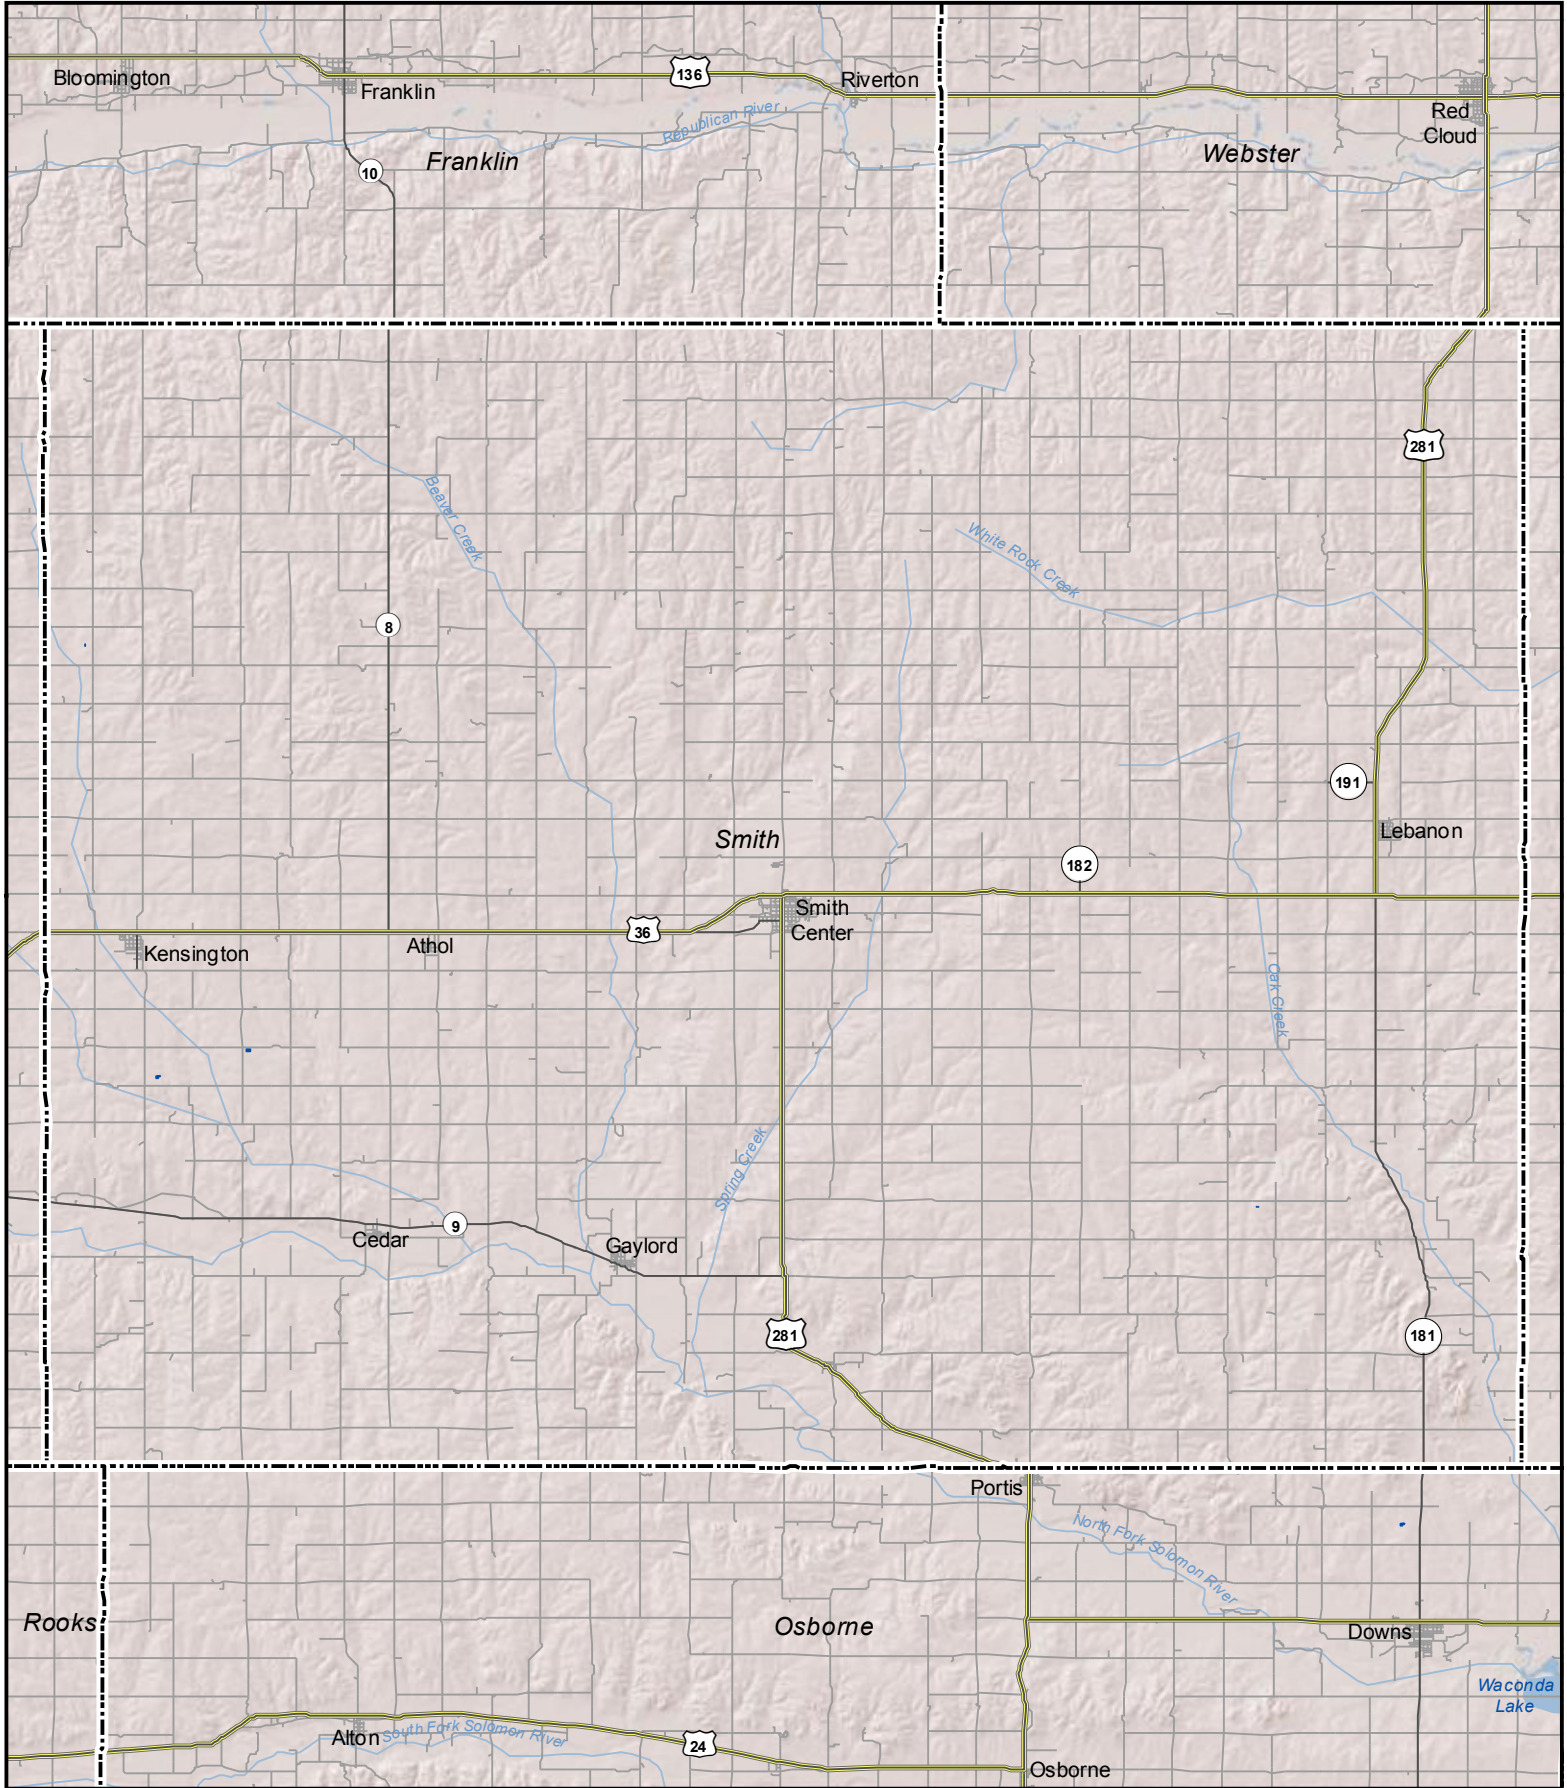

# Probable Playas in Smith County, Kansas

**Legend**  Playa  Other Water Body  Roads

N  
0 4 8 Miles