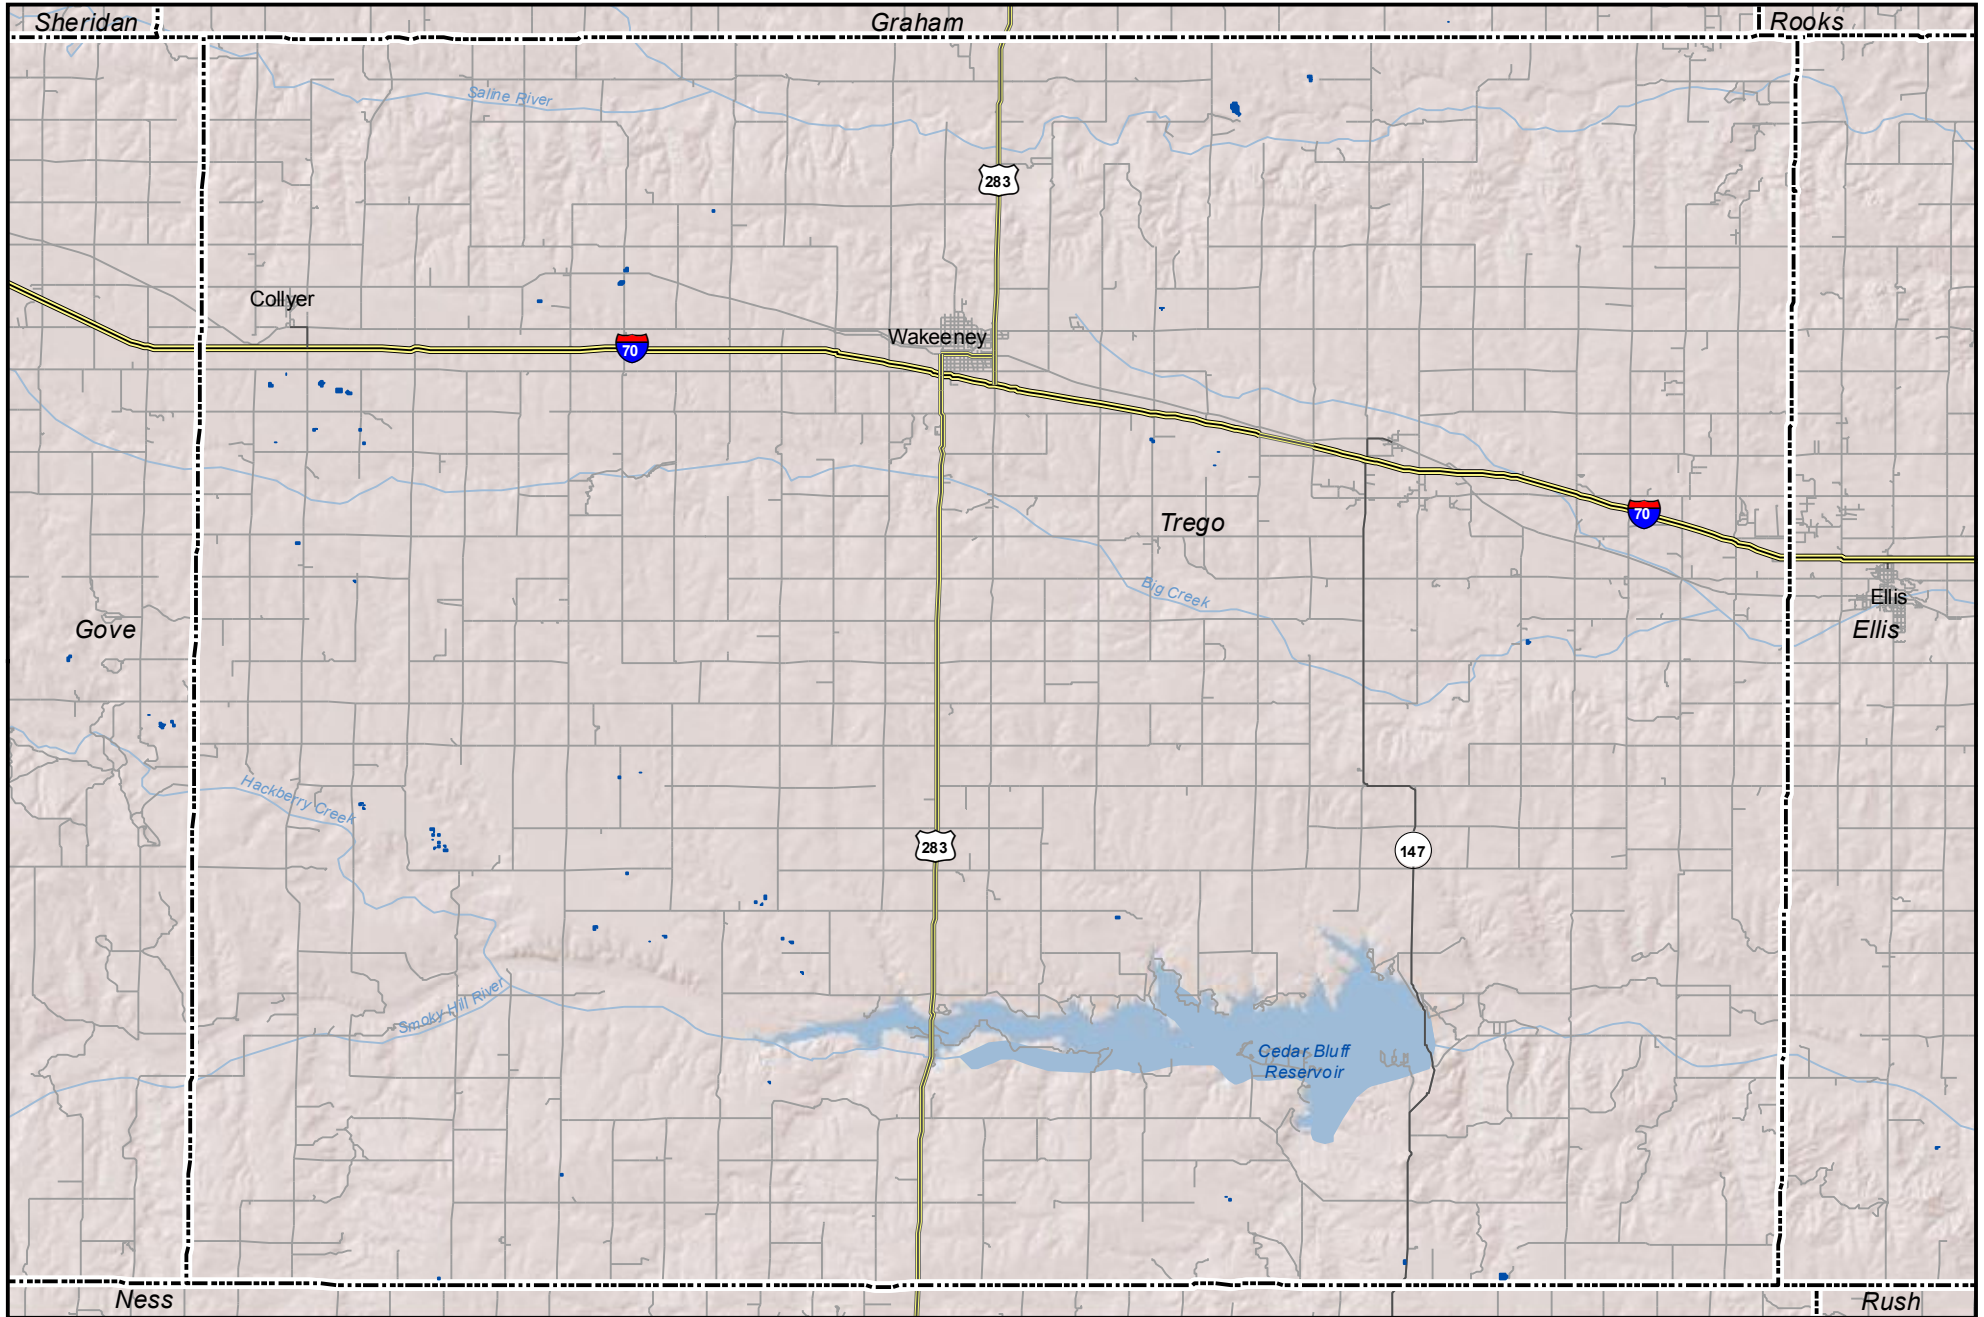

Probable Playas in Trego County, Kansas

Legend

-  Playa
-  Other Water Body
-  Roads

0 2.5 5 Miles