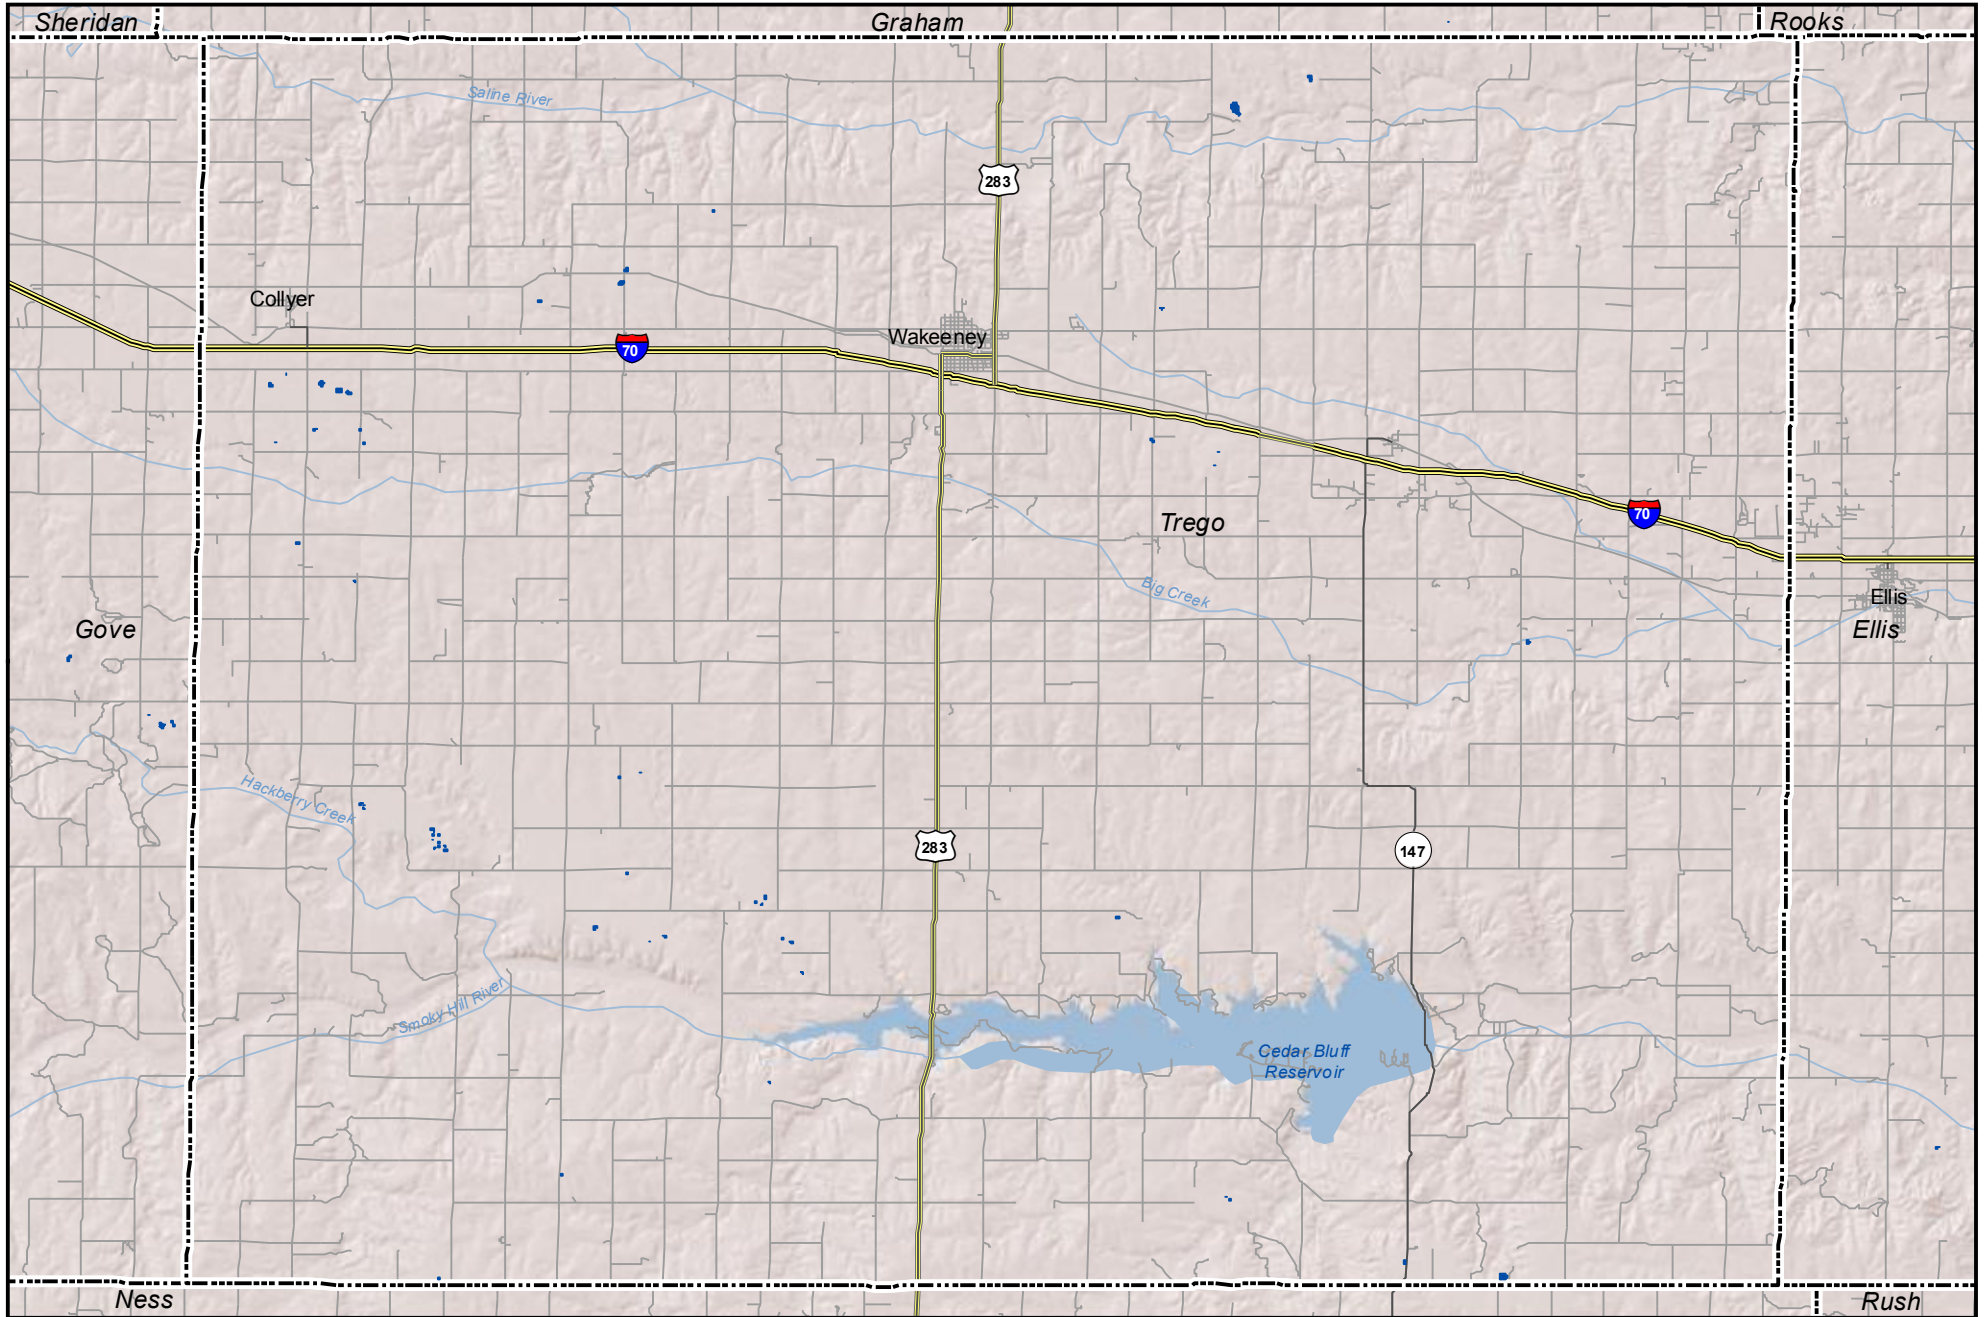

# Probable Playas in Trego County, Kansas

Legend

Playa

Other Water Body

Roads

0 2.5 5 Miles