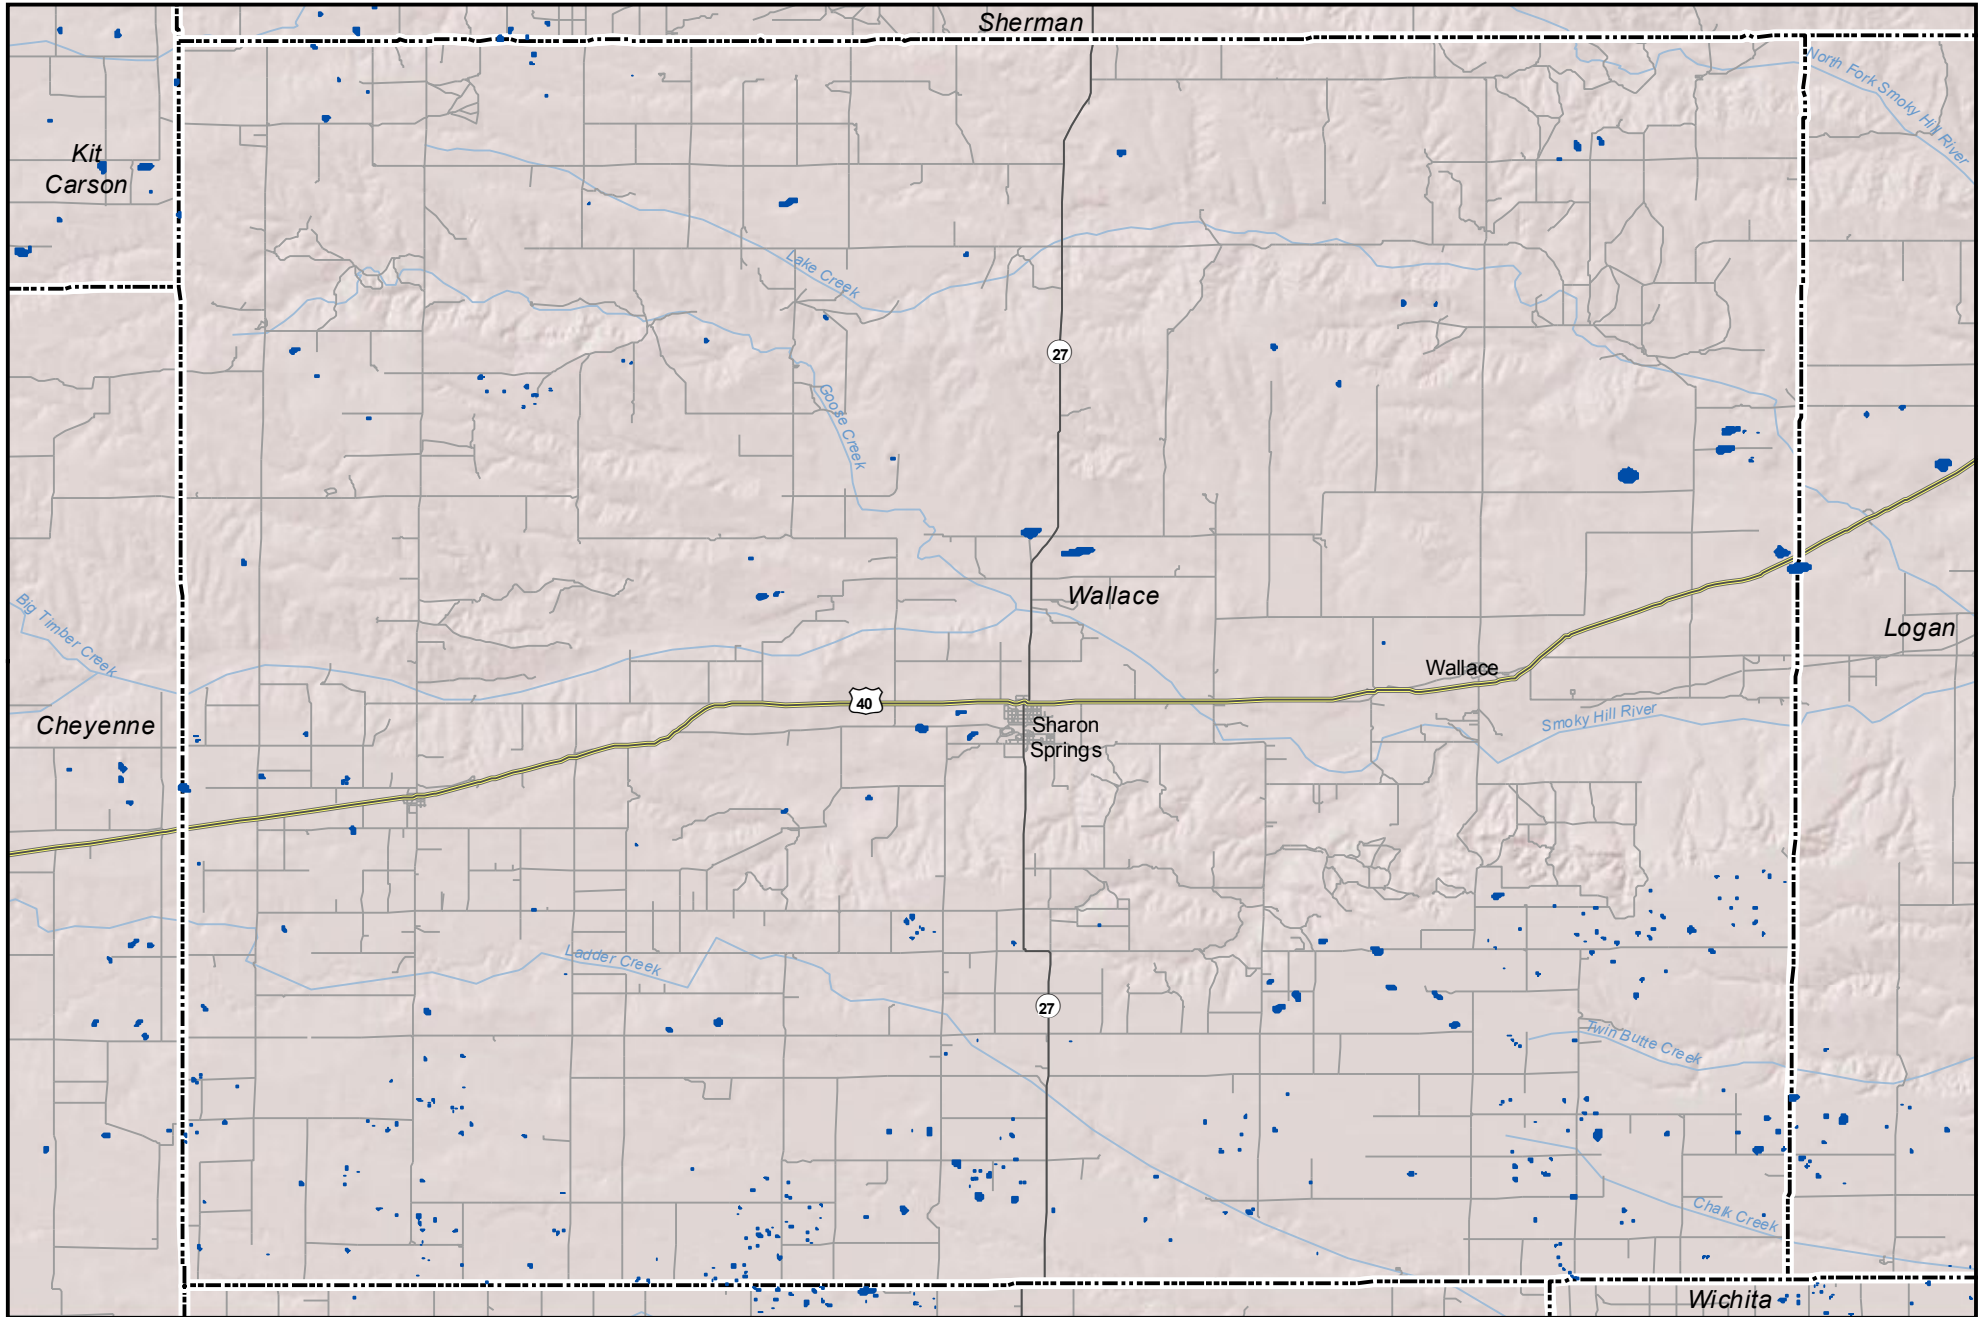

Probable Playas in Wallace County, Kansas

Legend

Playa

Other Water Body

Roads