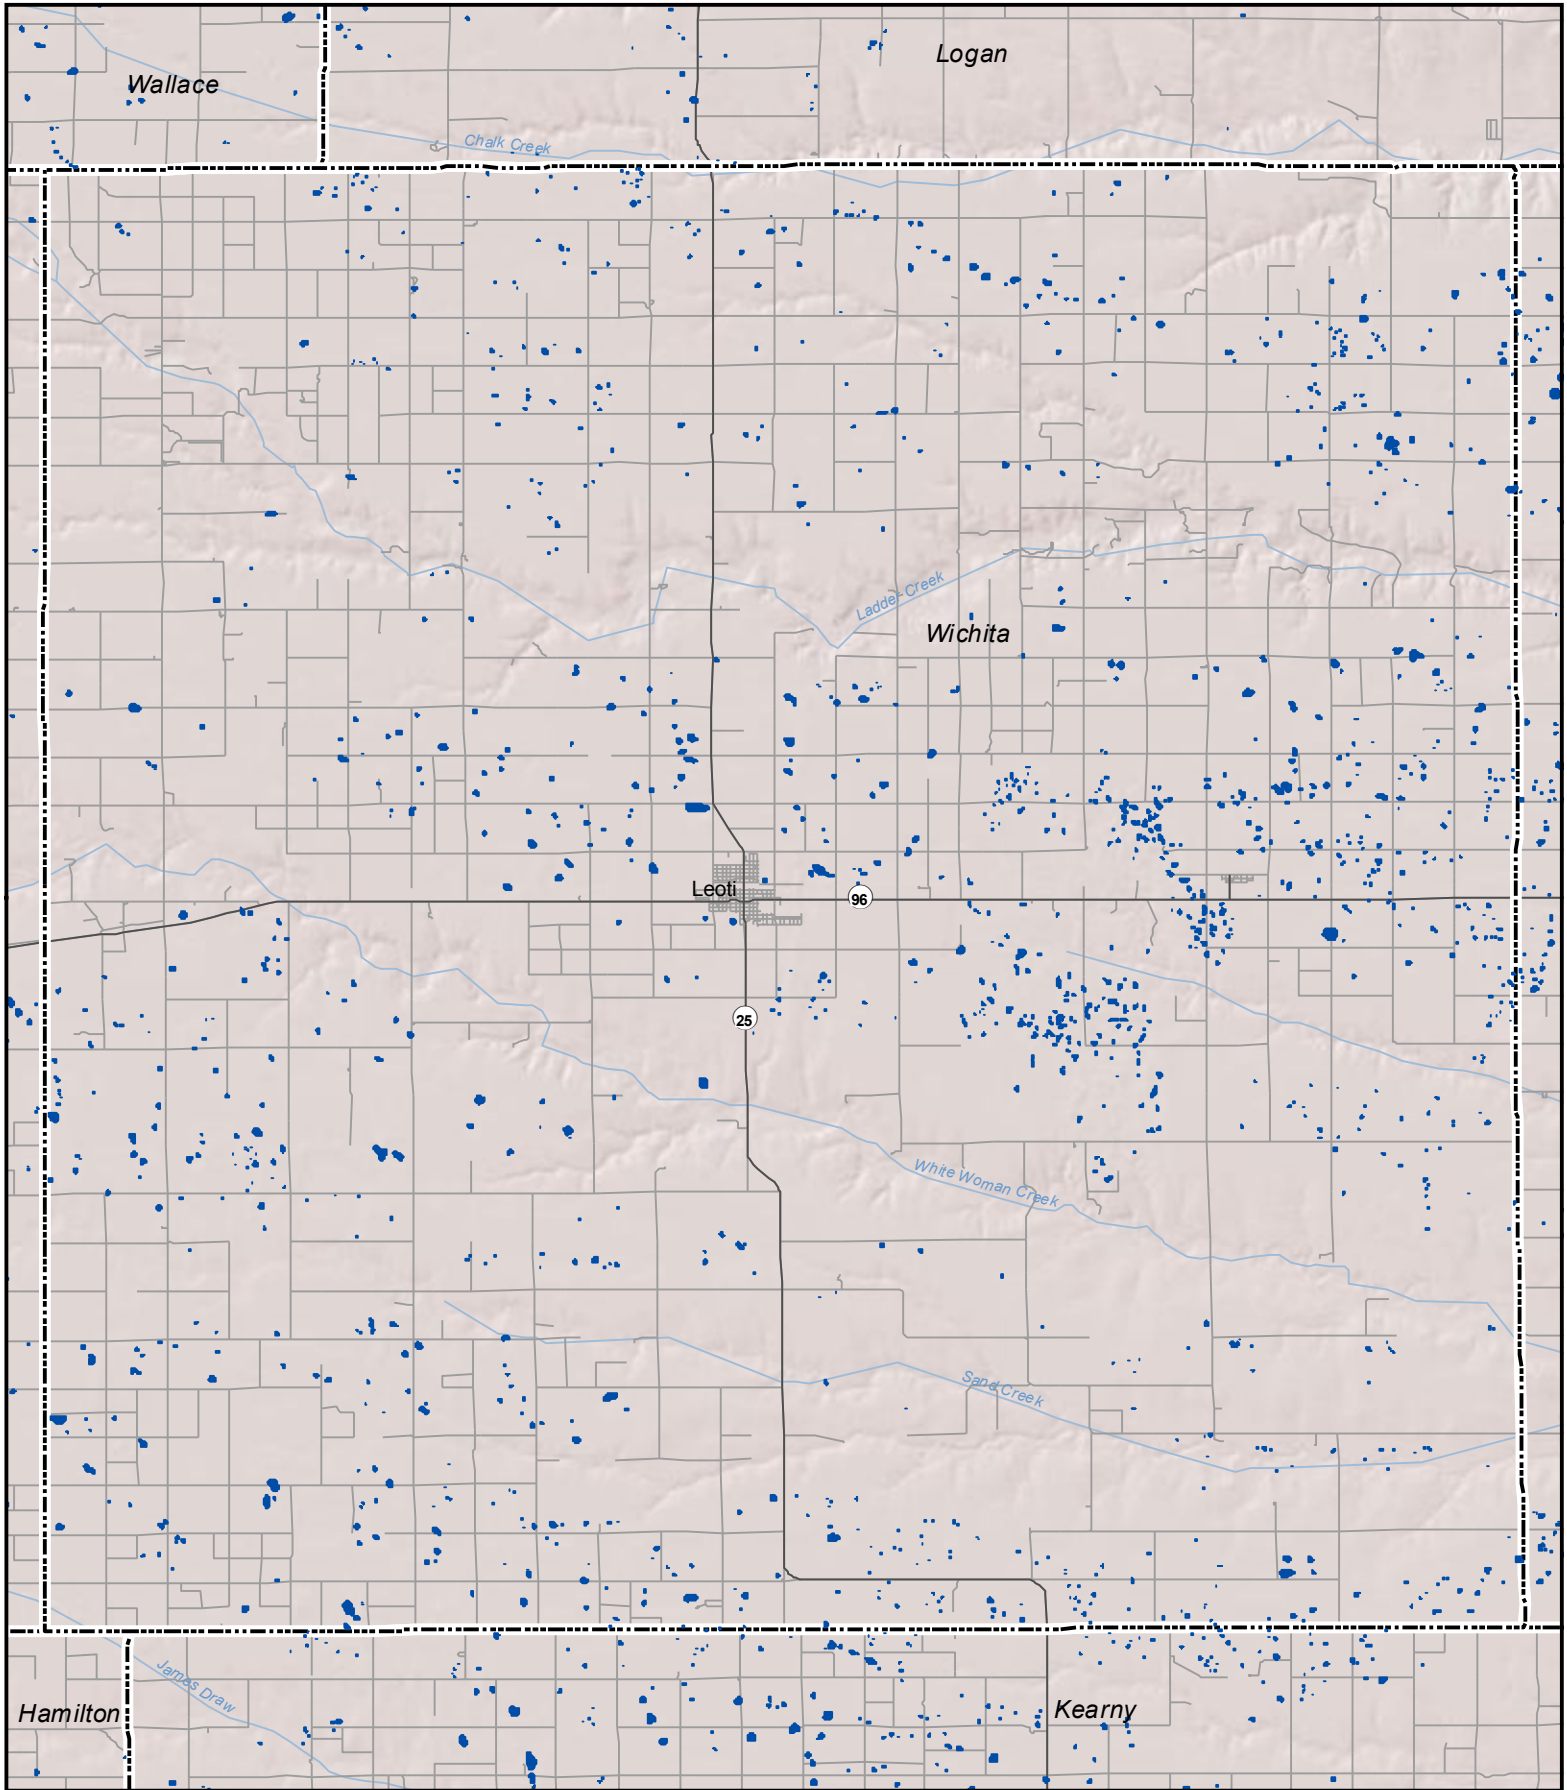

Probable Playas in Wichita County, Kansas

Legend  Playa  Other Water Body  Roads