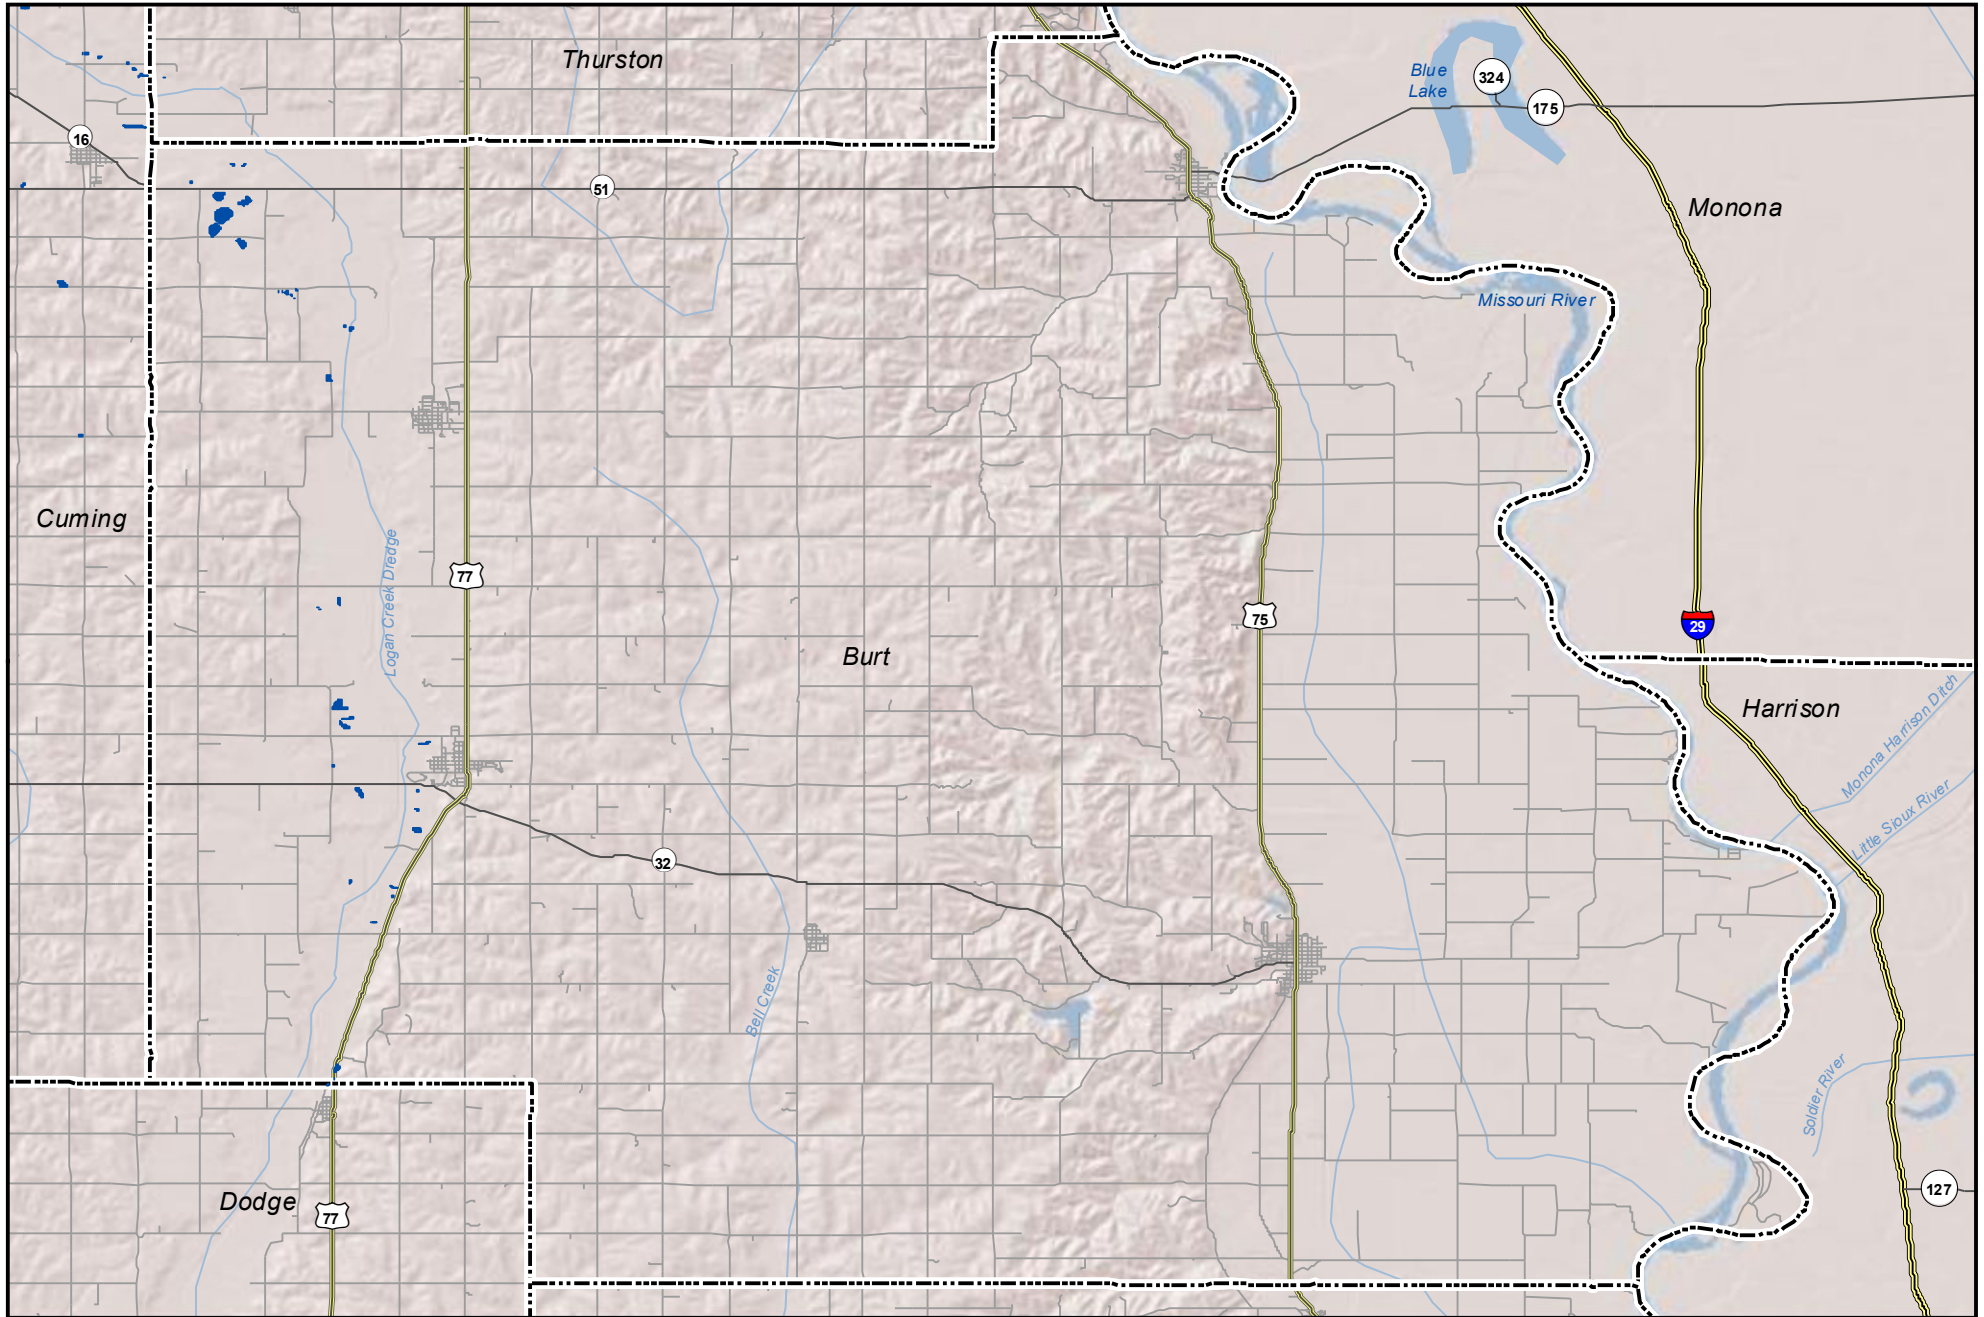

Probable Playas in Burt County, Nebraska

Legend

-  Playa
-  Other Water Body
-  Roads