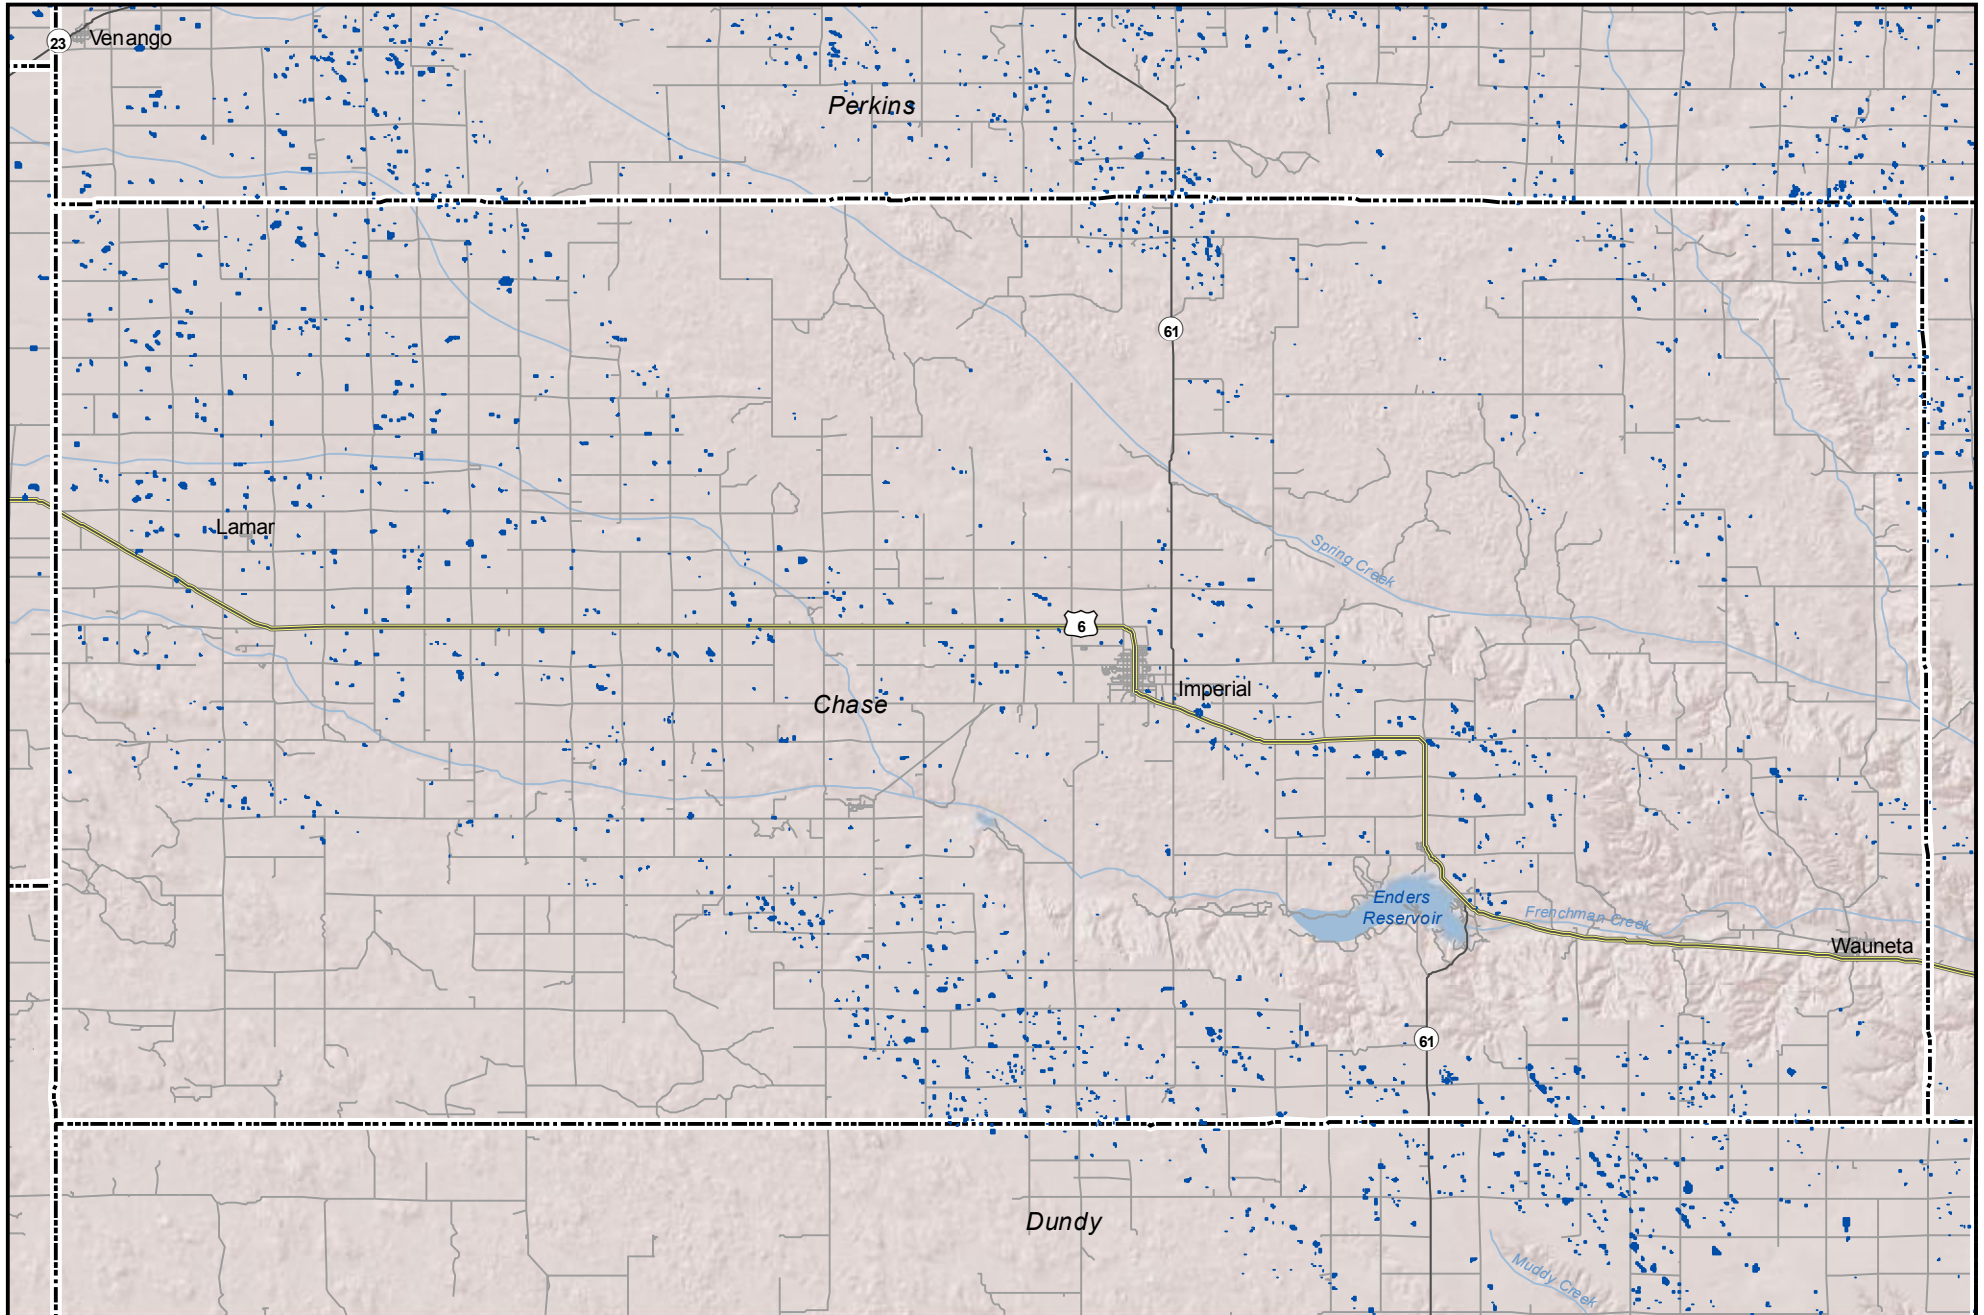

# Probable Playas in Chase County, Nebraska

## Legend

Playa

Other Water Body

Roads

0 2.5 5  
Miles