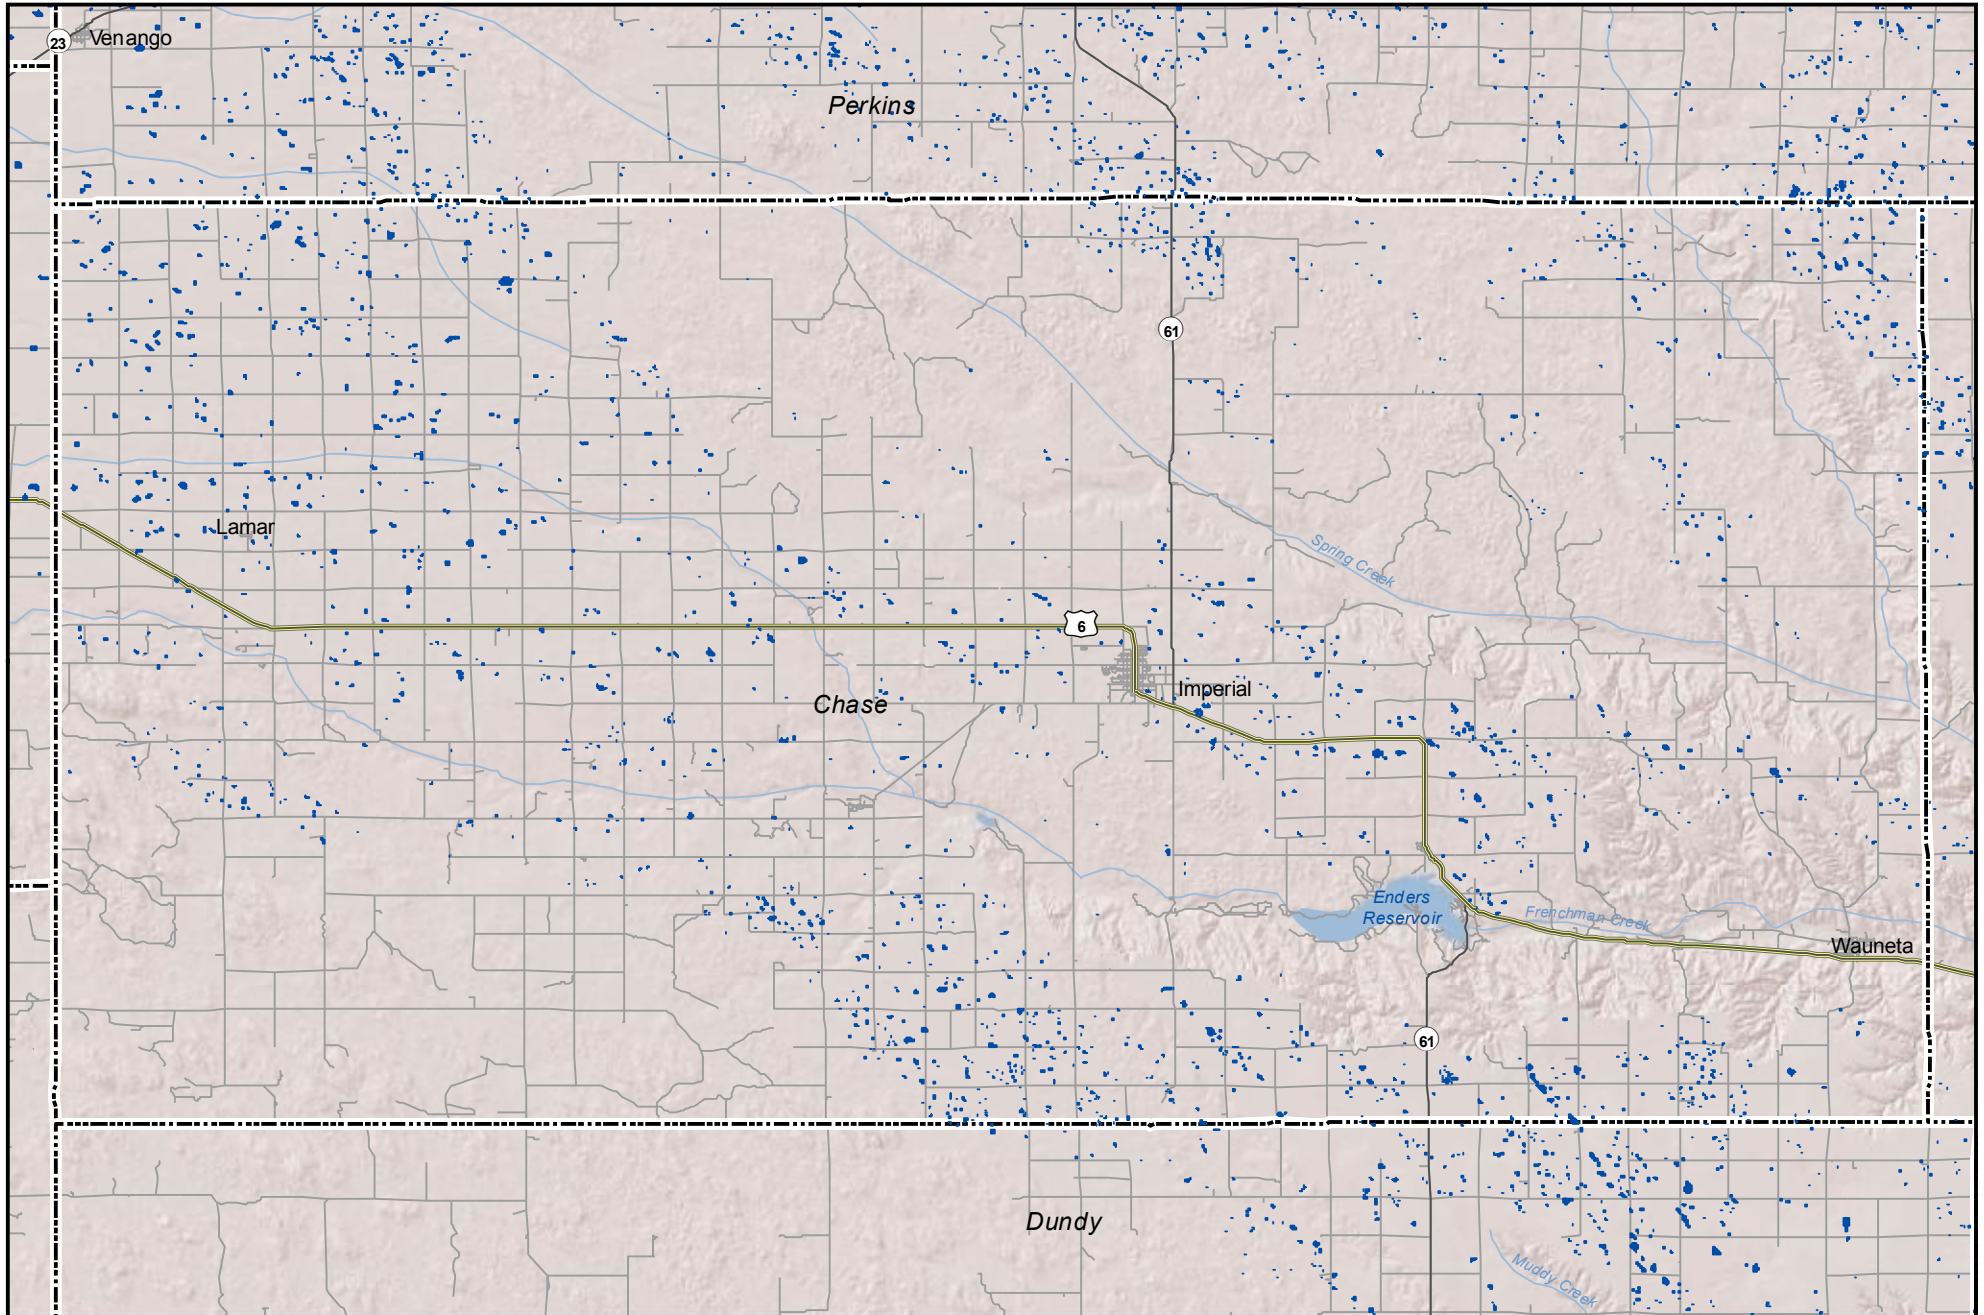

# Probable Playas in Chase County, Nebraska

## Legend

-  Playa
-  Other Water Body
-  Roads

0 2.5 5  
Miles