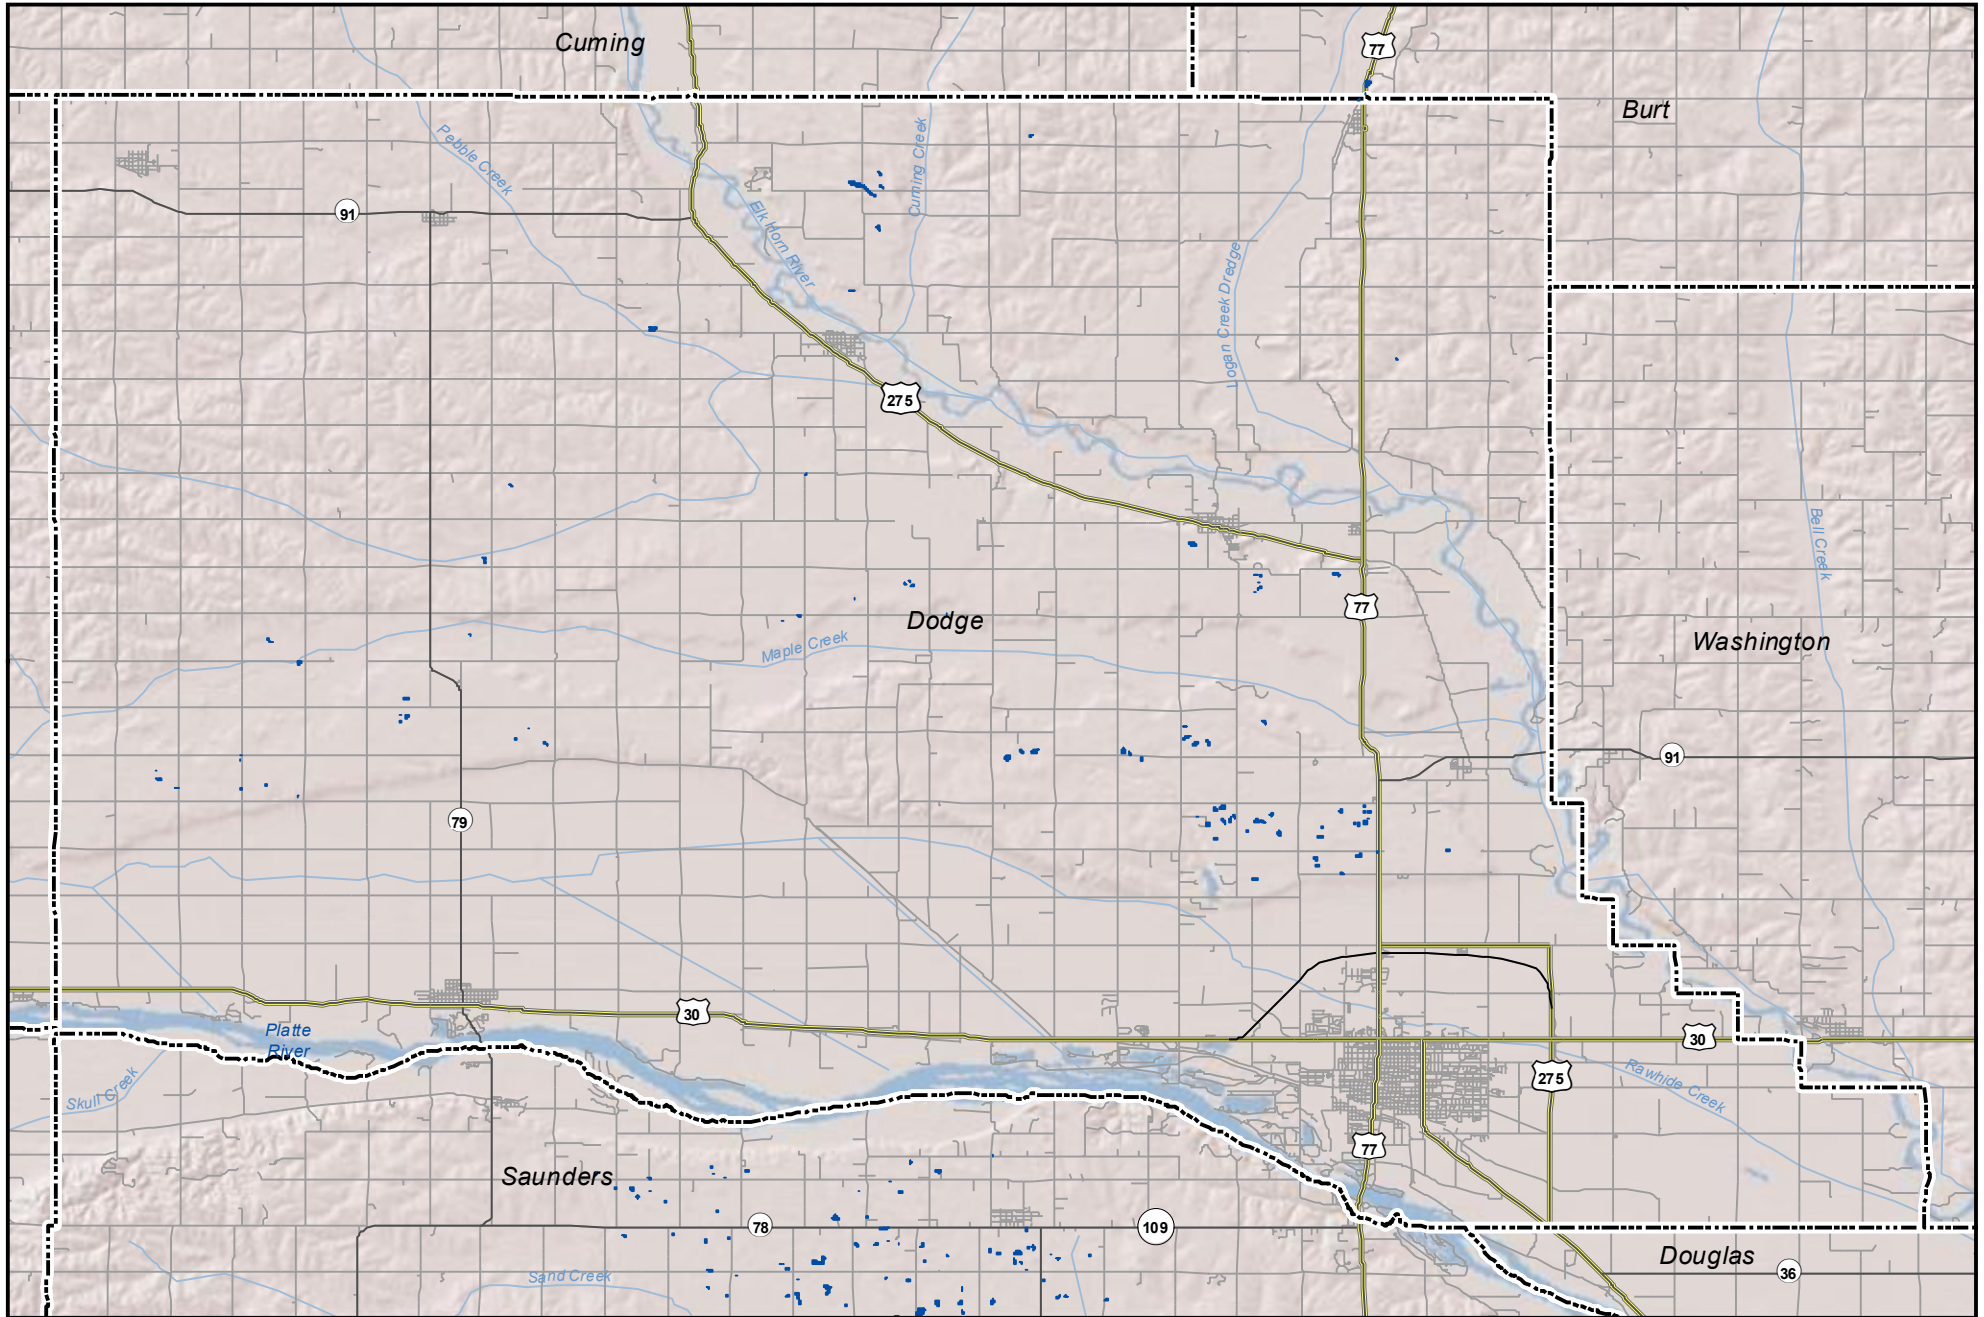

Probable Playas in Dodge County, Nebraska

Legend

-  Playa
-  Other Water Body
-  Roads

0 2 4
Miles