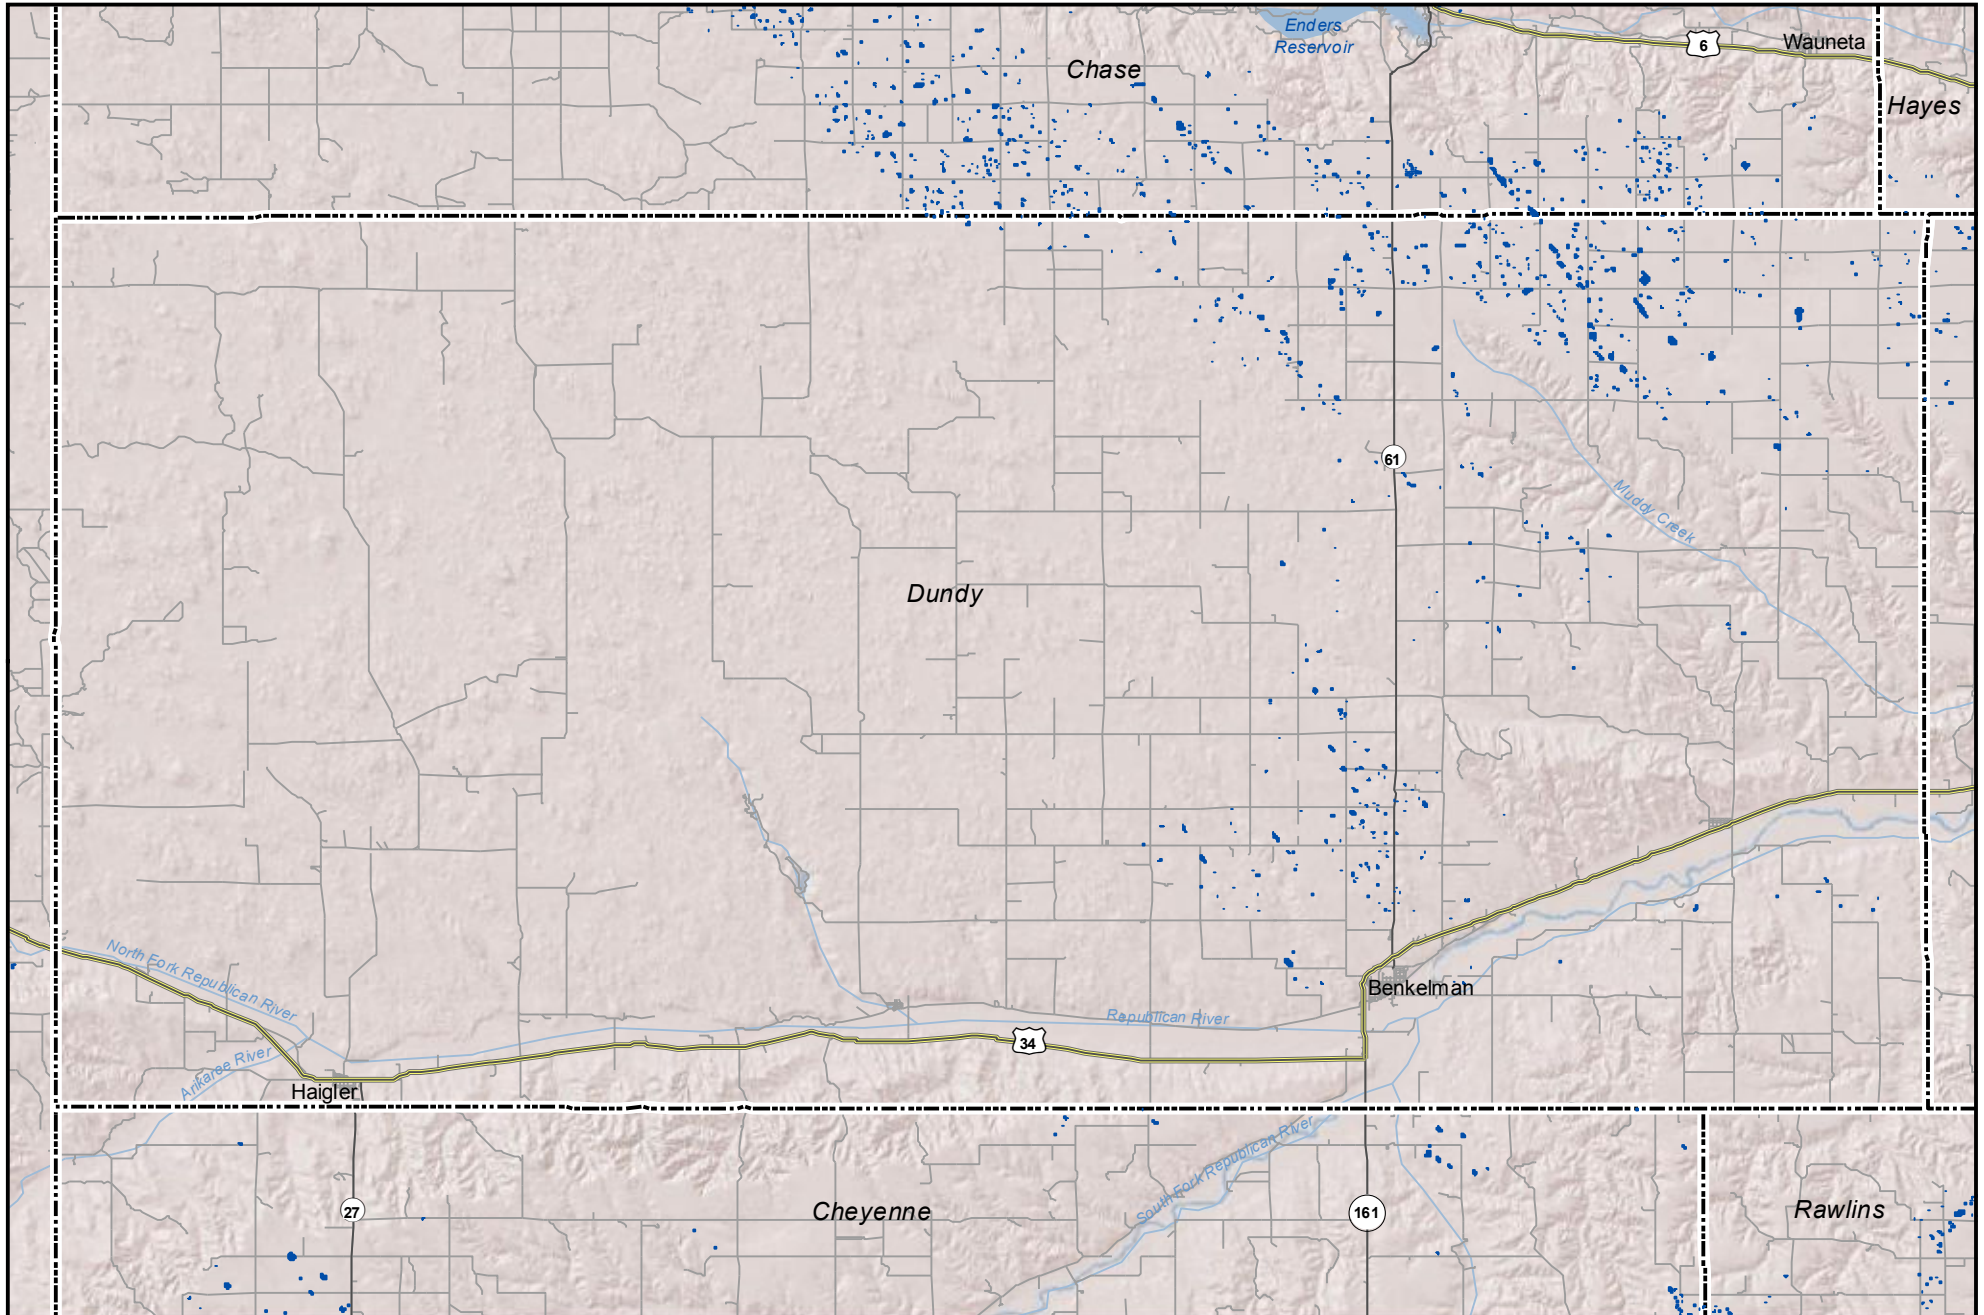

Probable Playas in Dundy County, Nebraska

Legend

Playa

Other Water Body

Roads

0 2.5 5
Miles