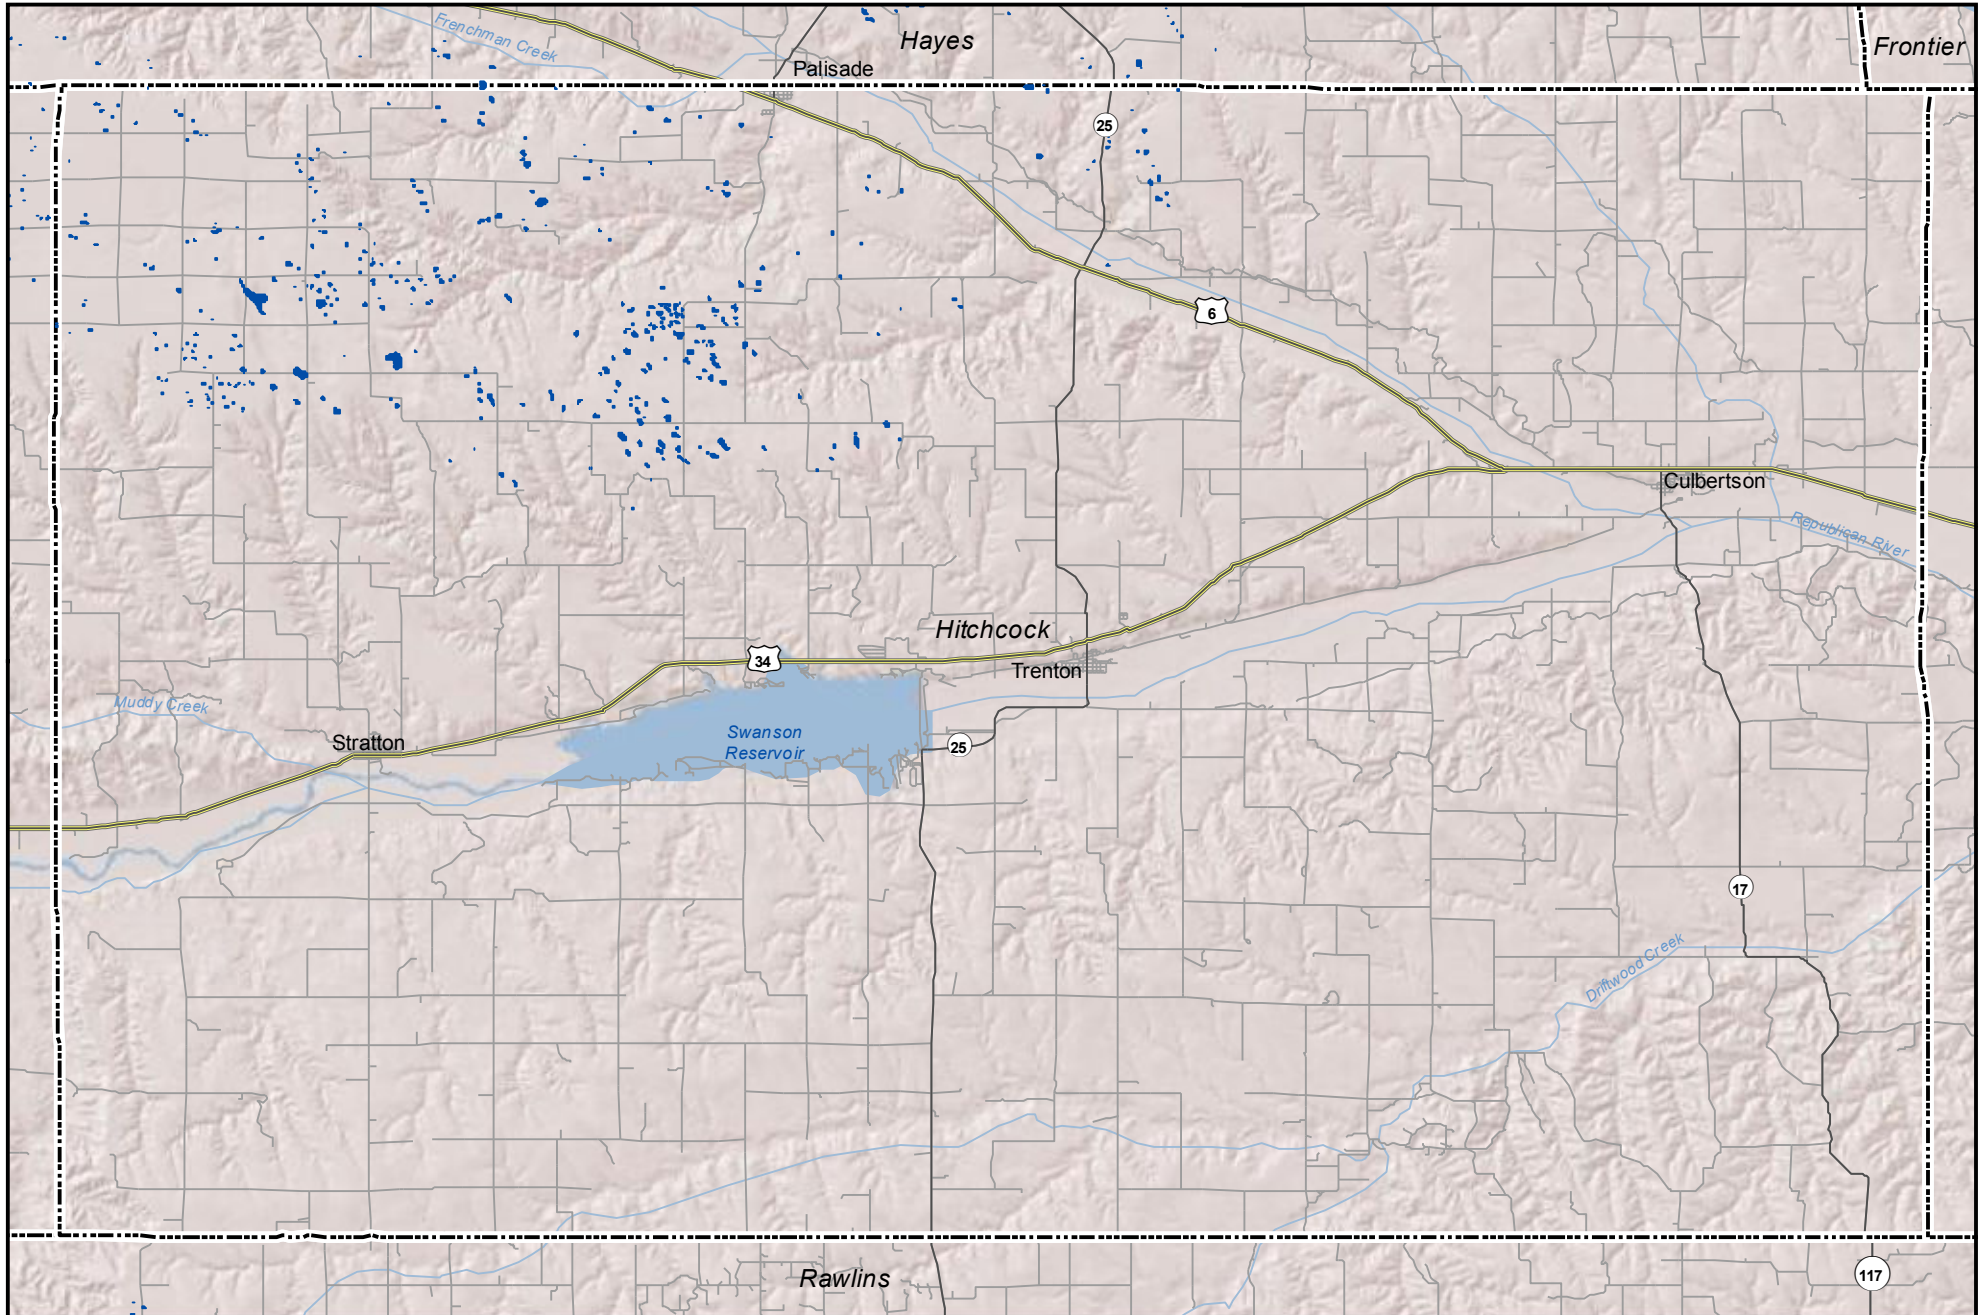

Probable Playas in Hitchcock County, Nebraska

Legend

Playa

Other Water Body

Roads

0 2 4
Miles