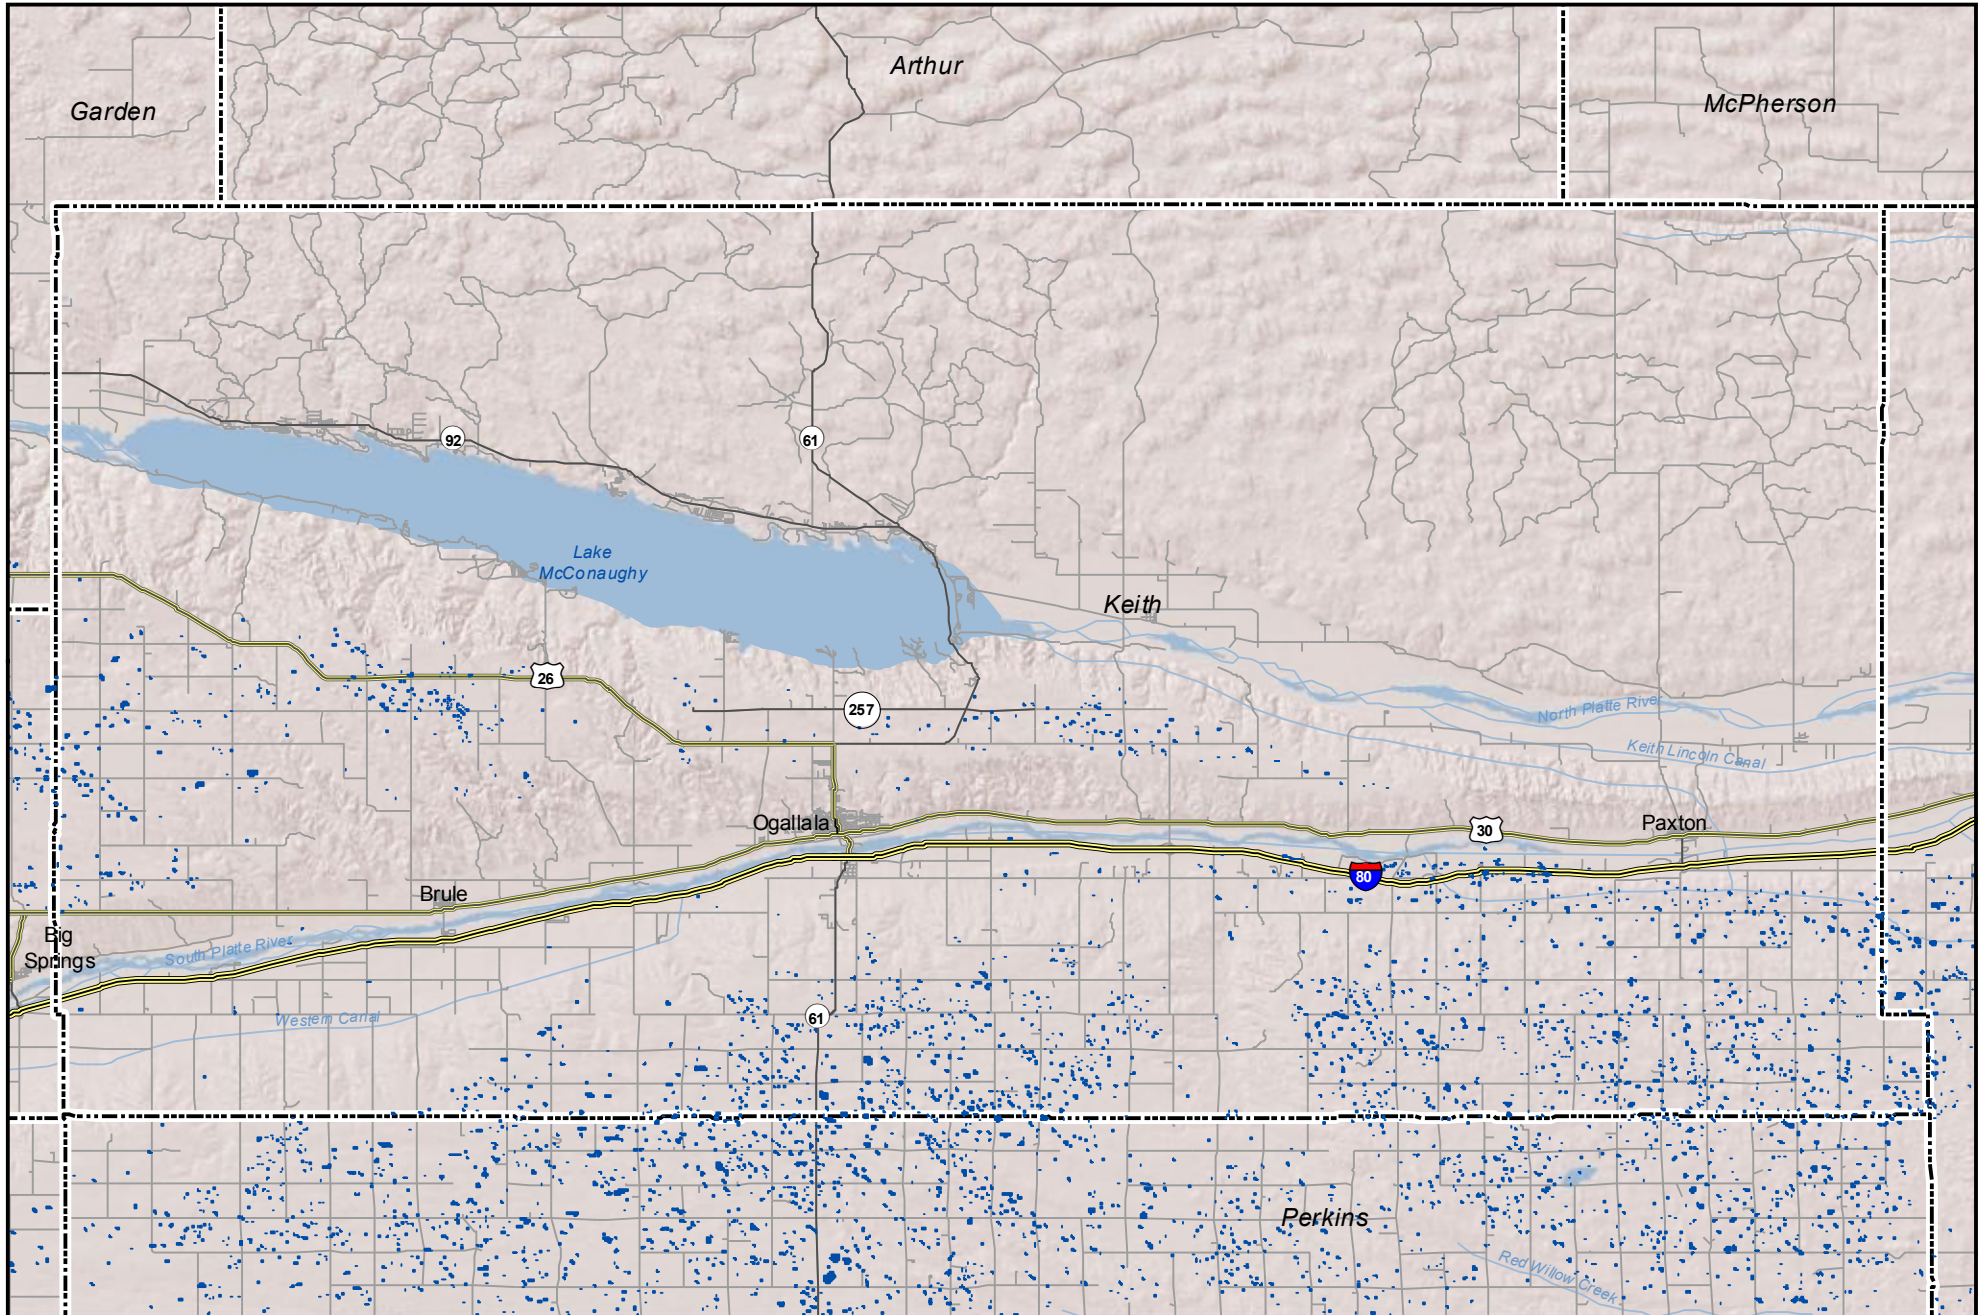

Probable Playas in Keith County, Nebraska

Legend

Playa

Other Water Body

Roads