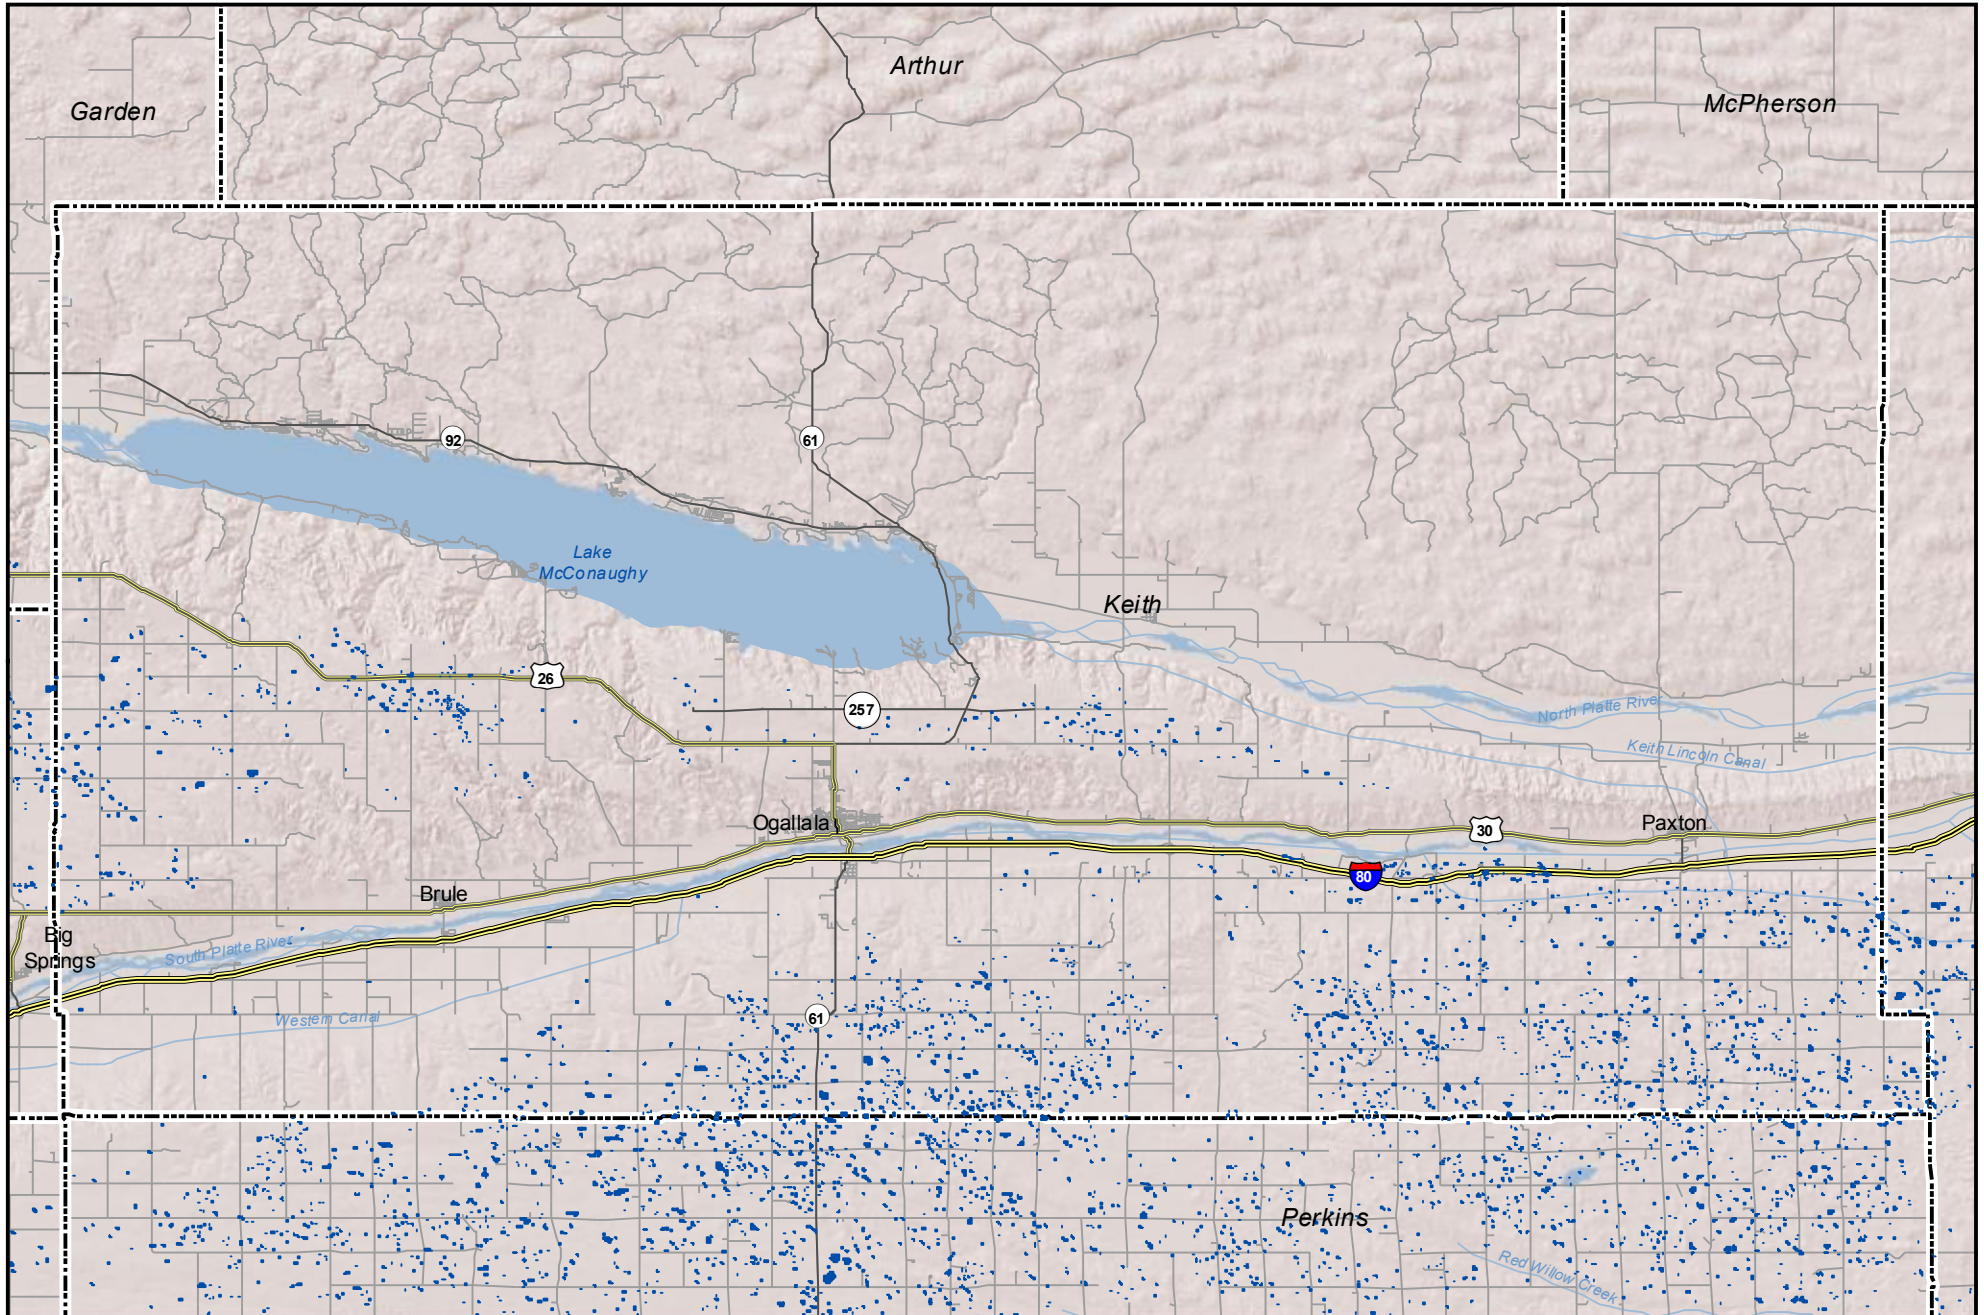

Probable Playas in Keith County, Nebraska

Legend

-  Playa
-  Other Water Body
-  Roads

0 3 6
Miles