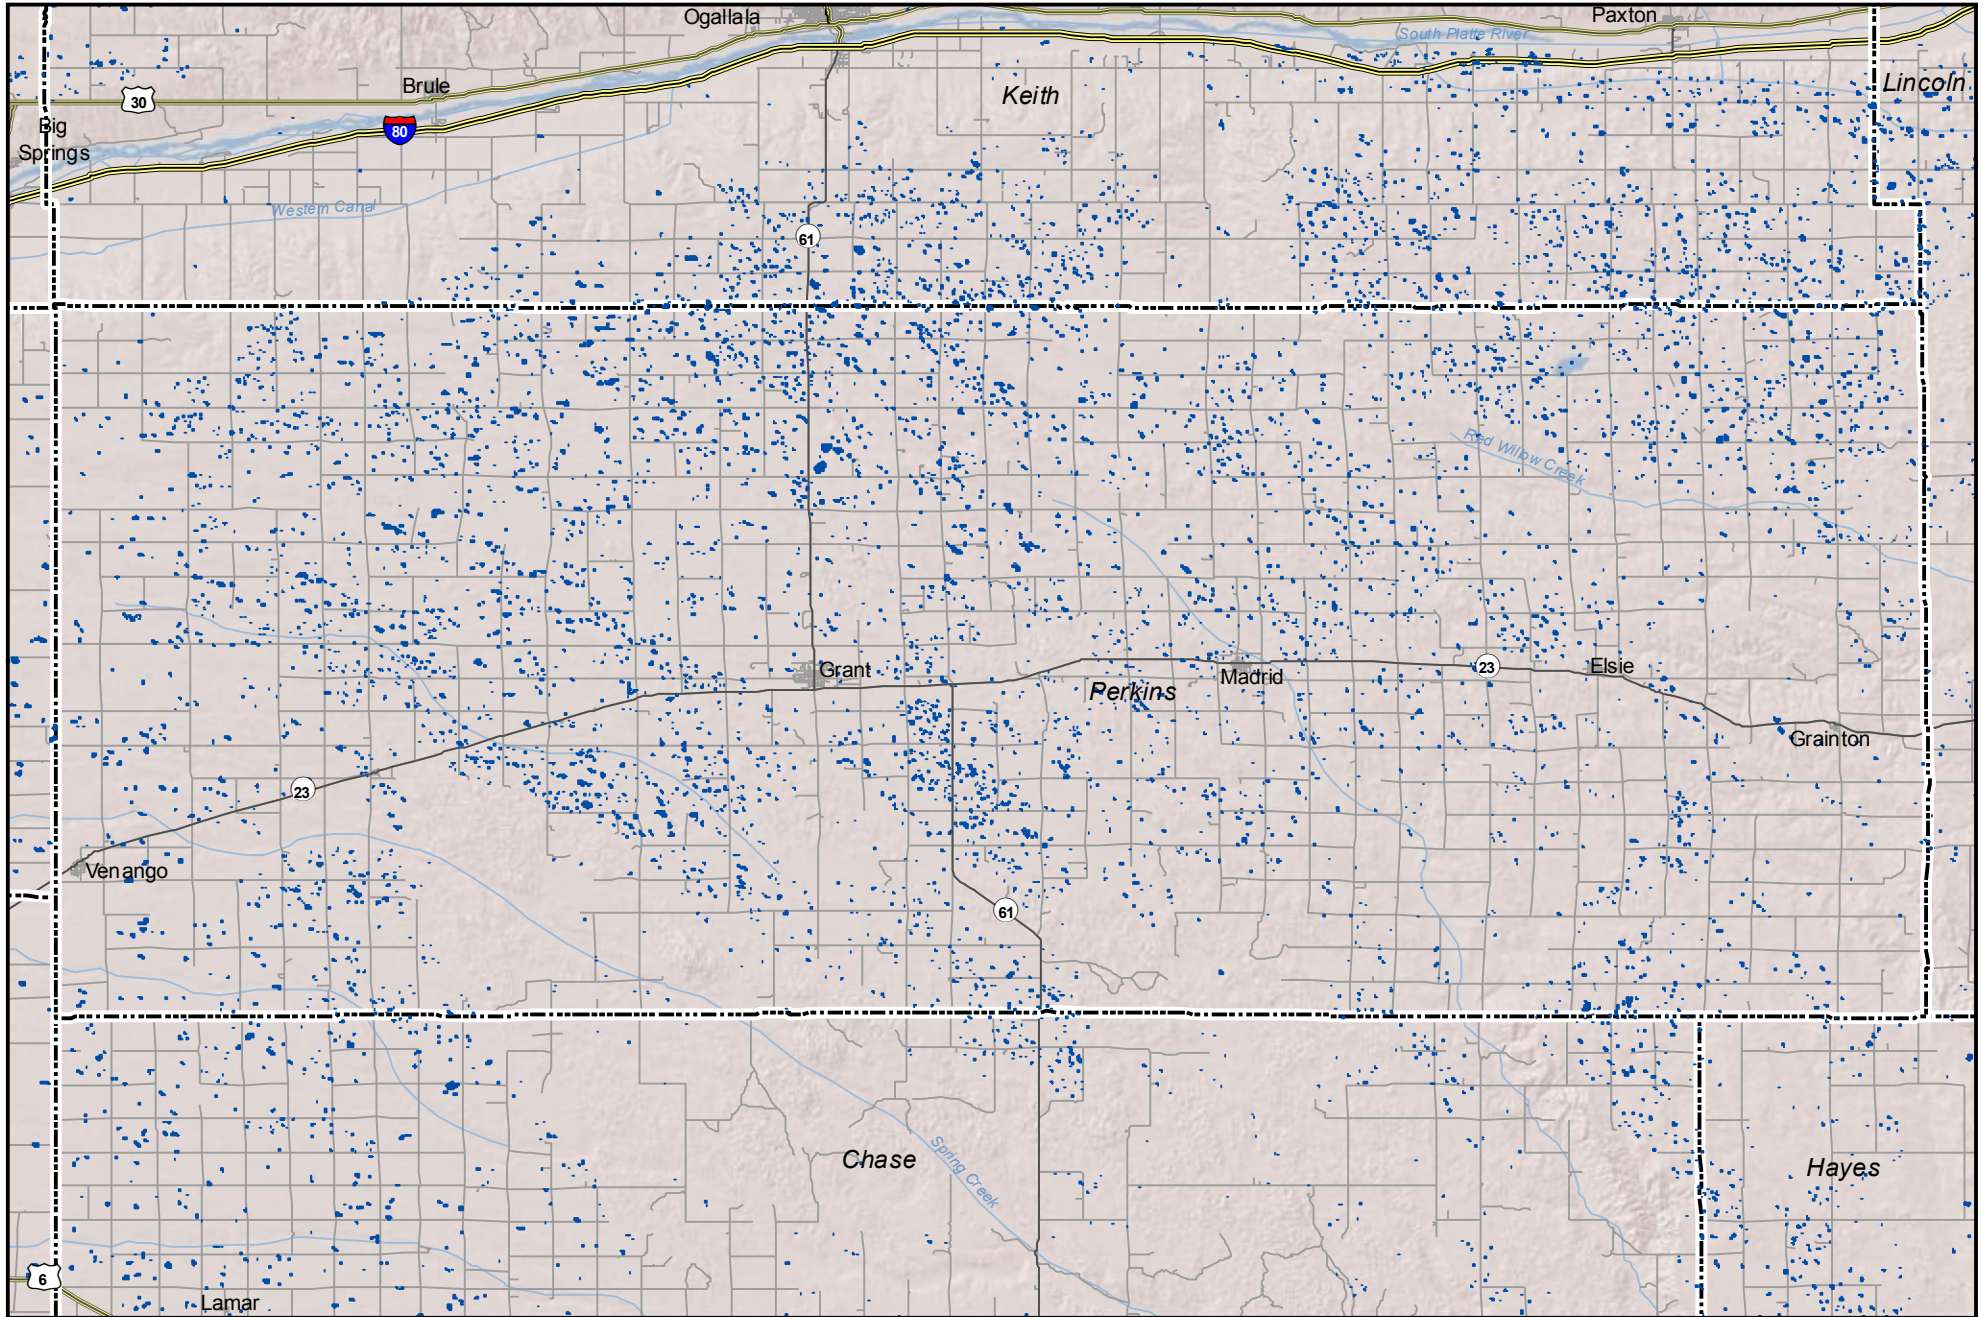

# Probable Playas in Perkins County, Nebraska

## Legend

-  Playa
-  Other Water Body
-  Roads

0 3 6 Miles