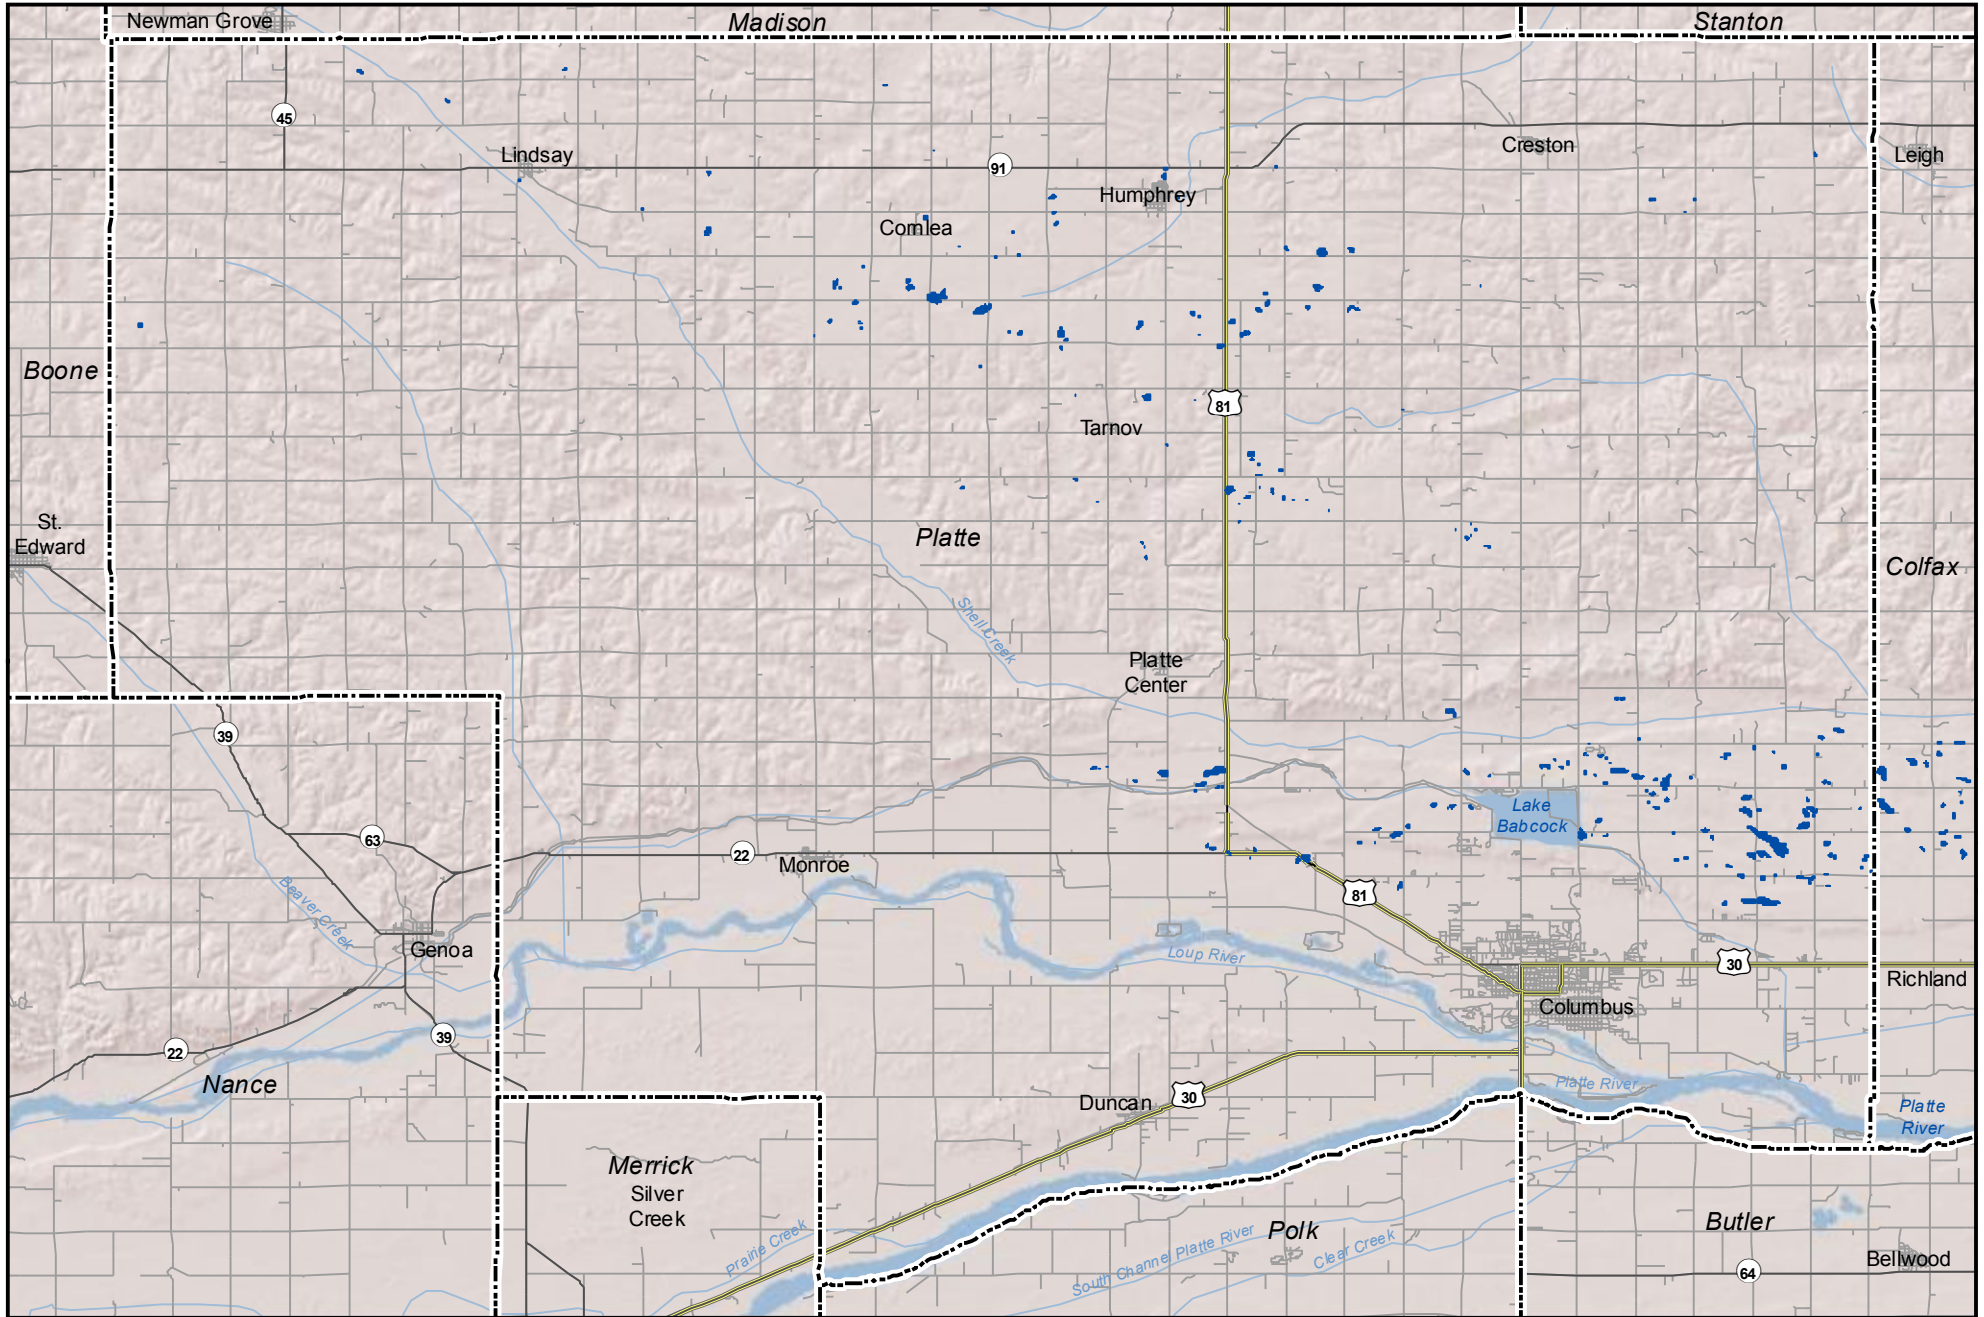

Probable Playas in Platte County, Nebraska

Legend

-  Playa
-  Other Water Body
-  Roads