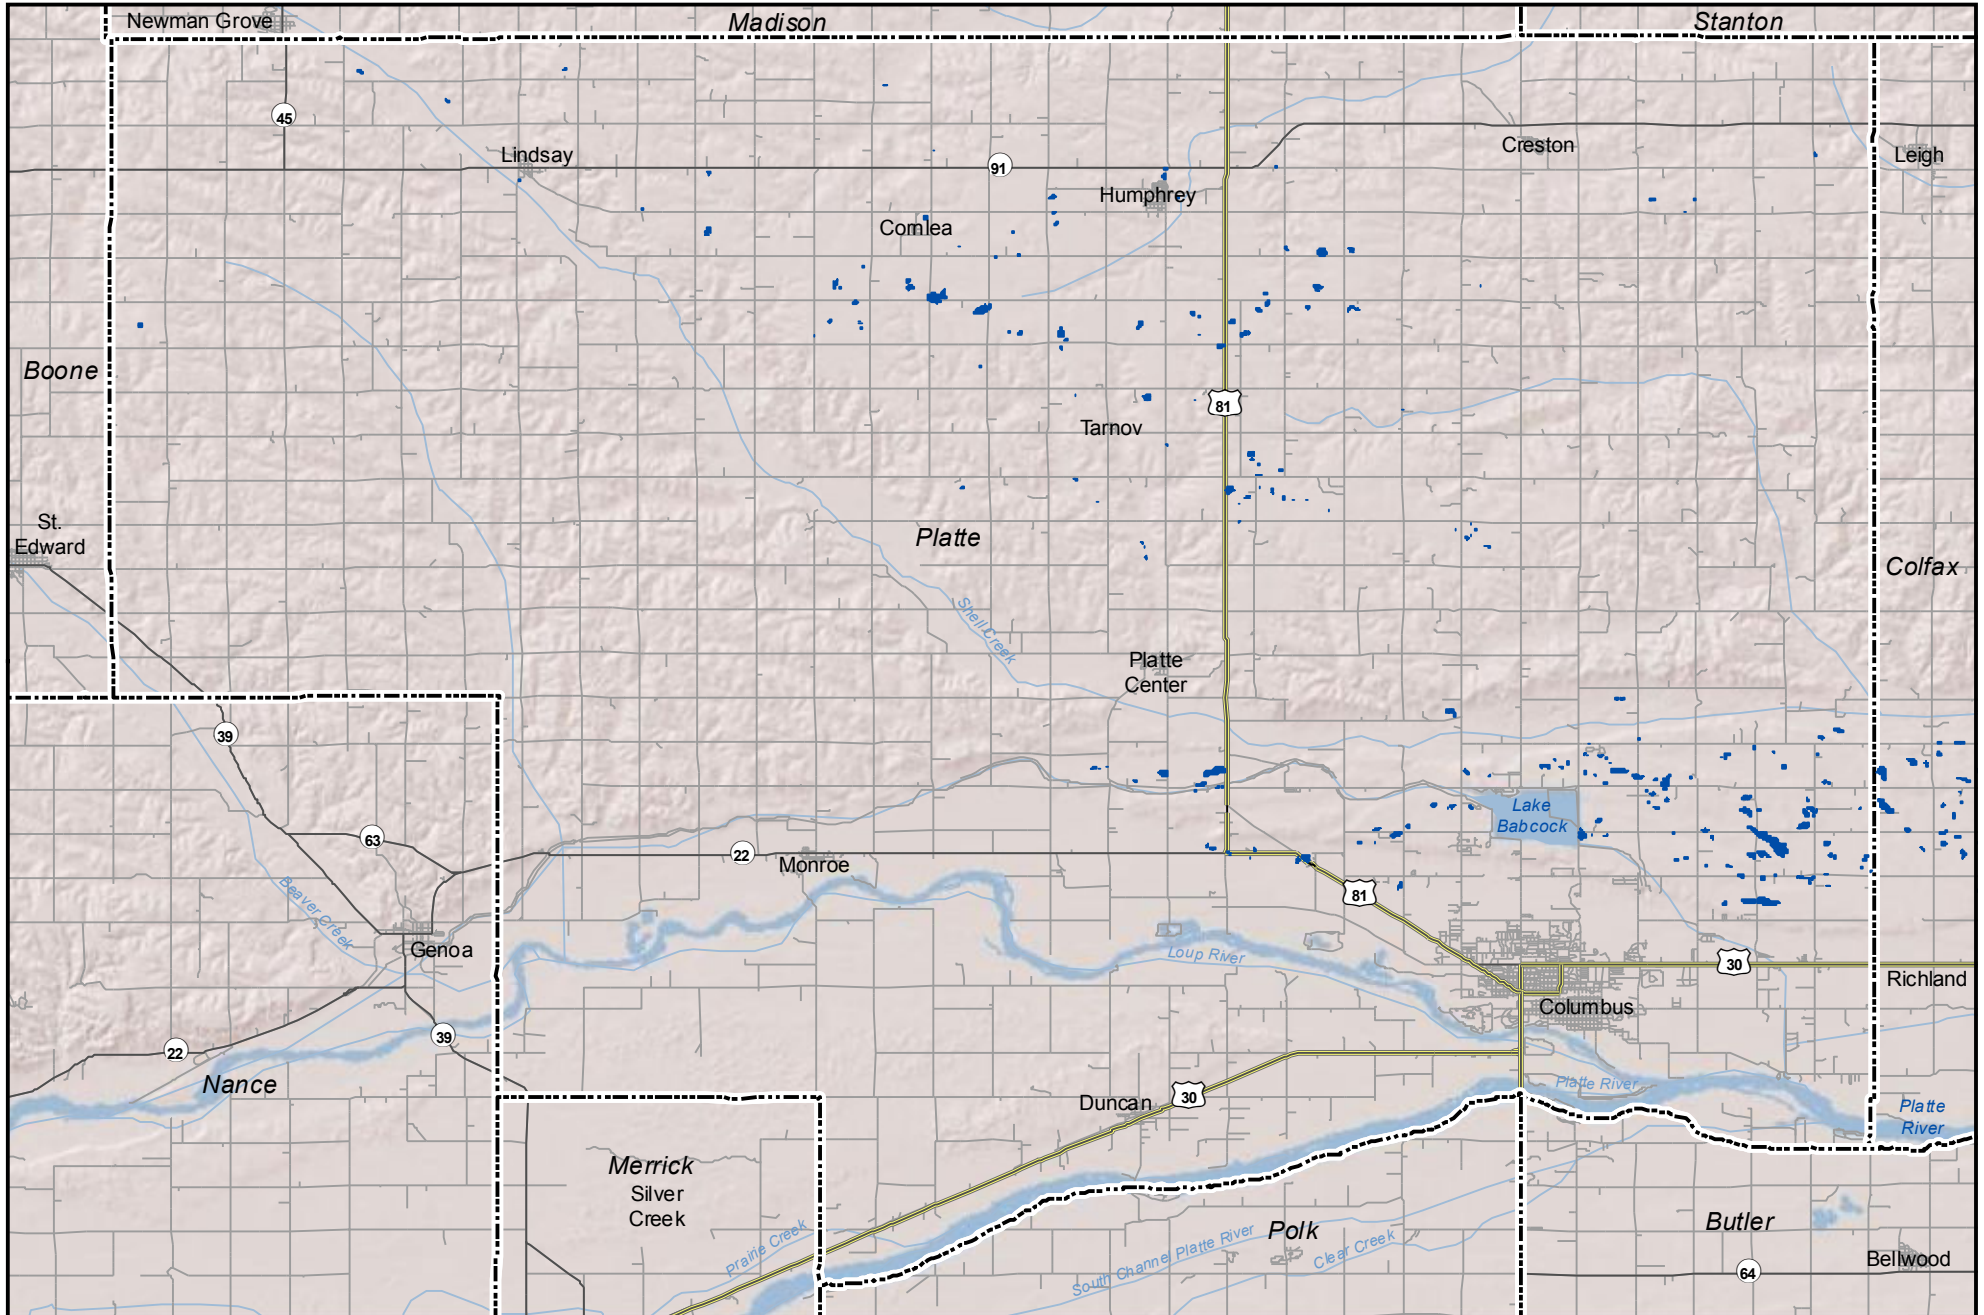

Probable Playas in Platte County, Nebraska

Legend

- Playa
- Other Water Body
- Roads