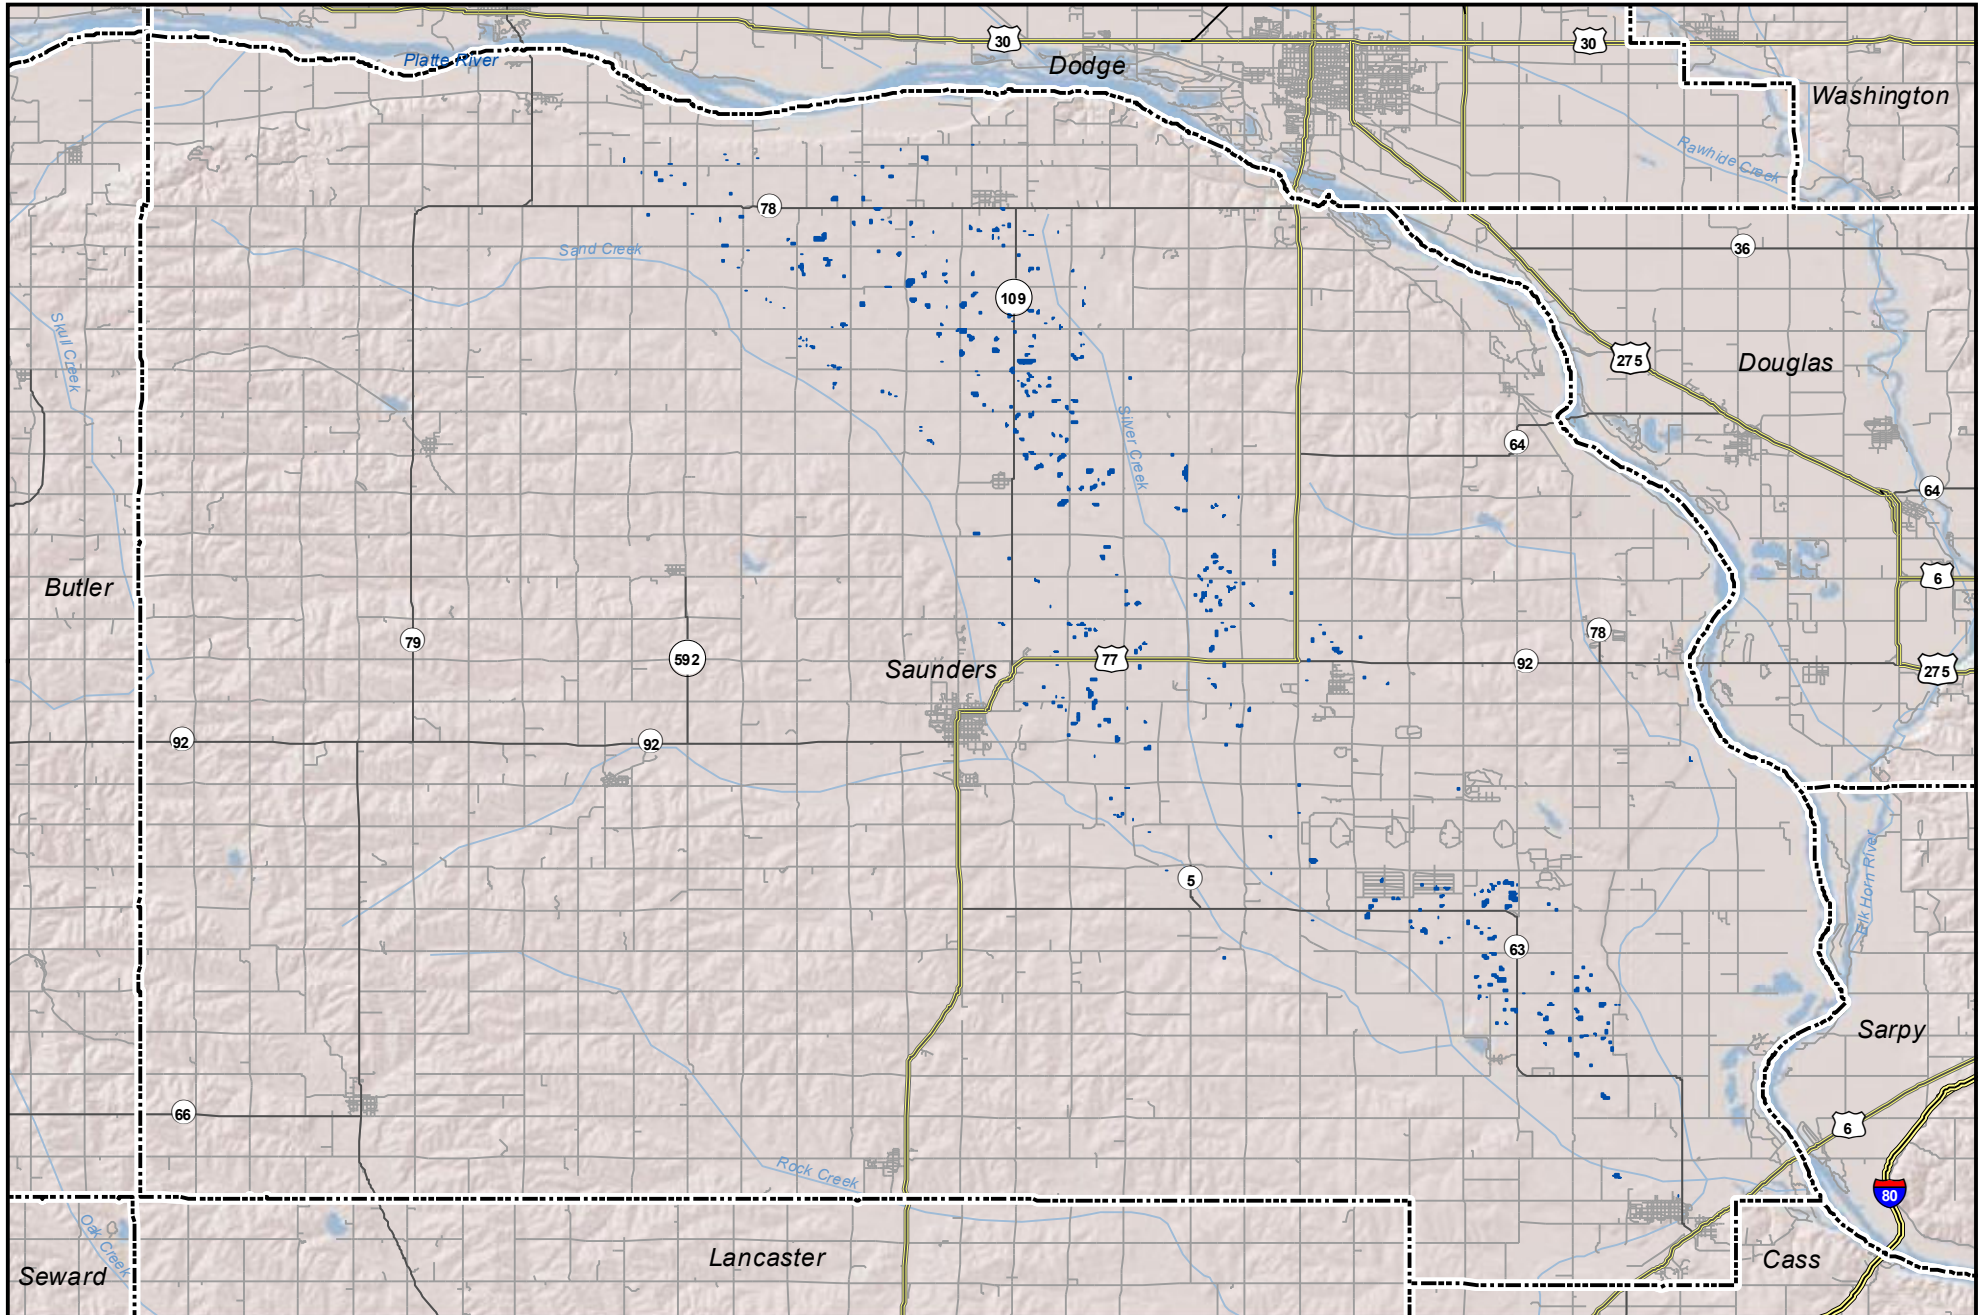

# Probable Playas in Saunders County, Nebraska

Legend

Playa

Other Water Body

Roads