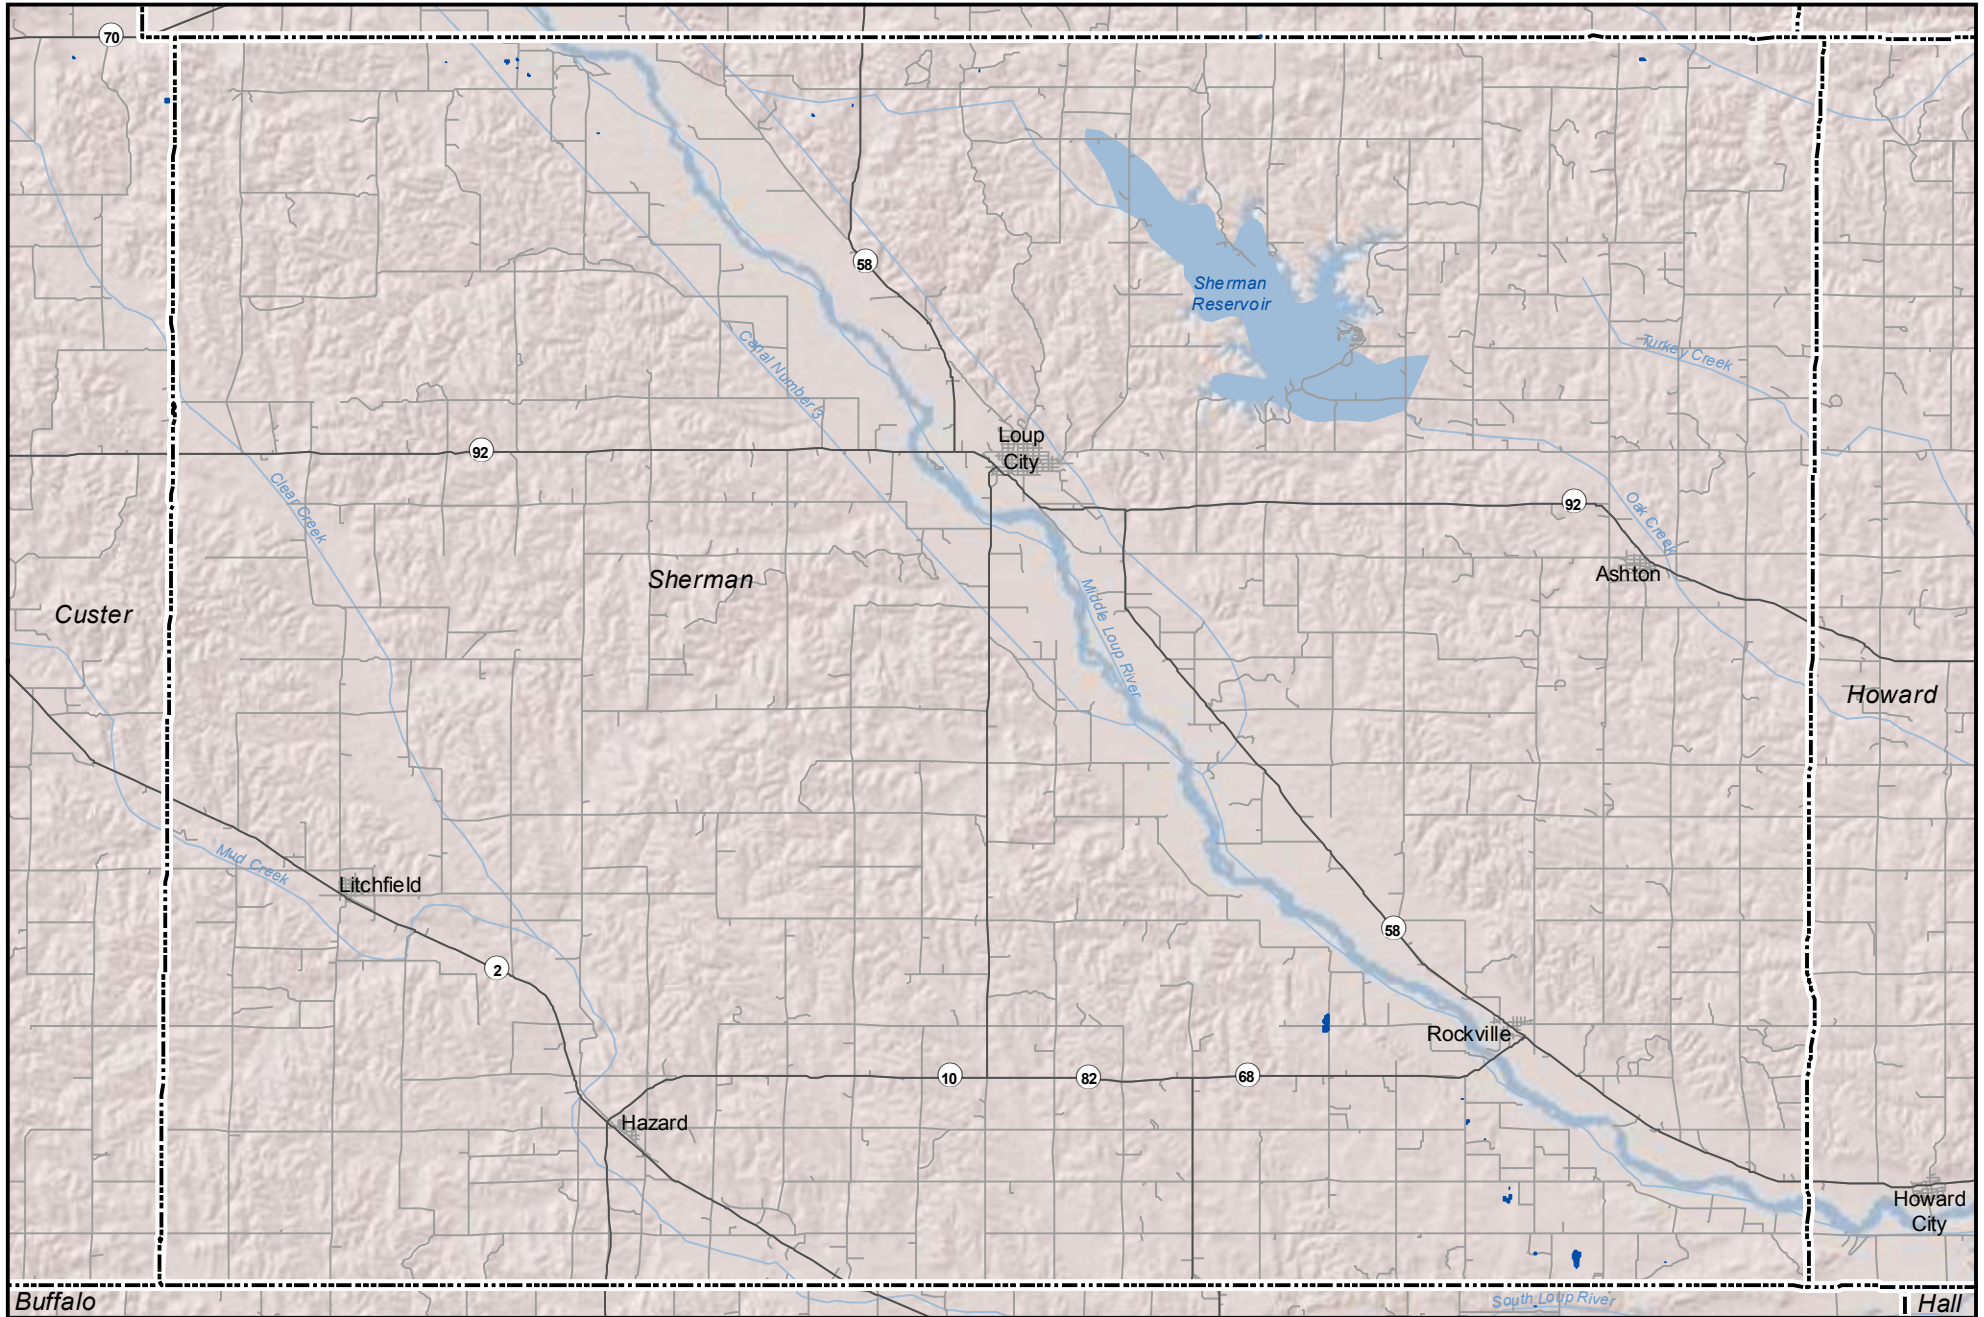

Probable Playas in Sherman County, Nebraska

Legend

- Playa
- Other Water Body
- Roads