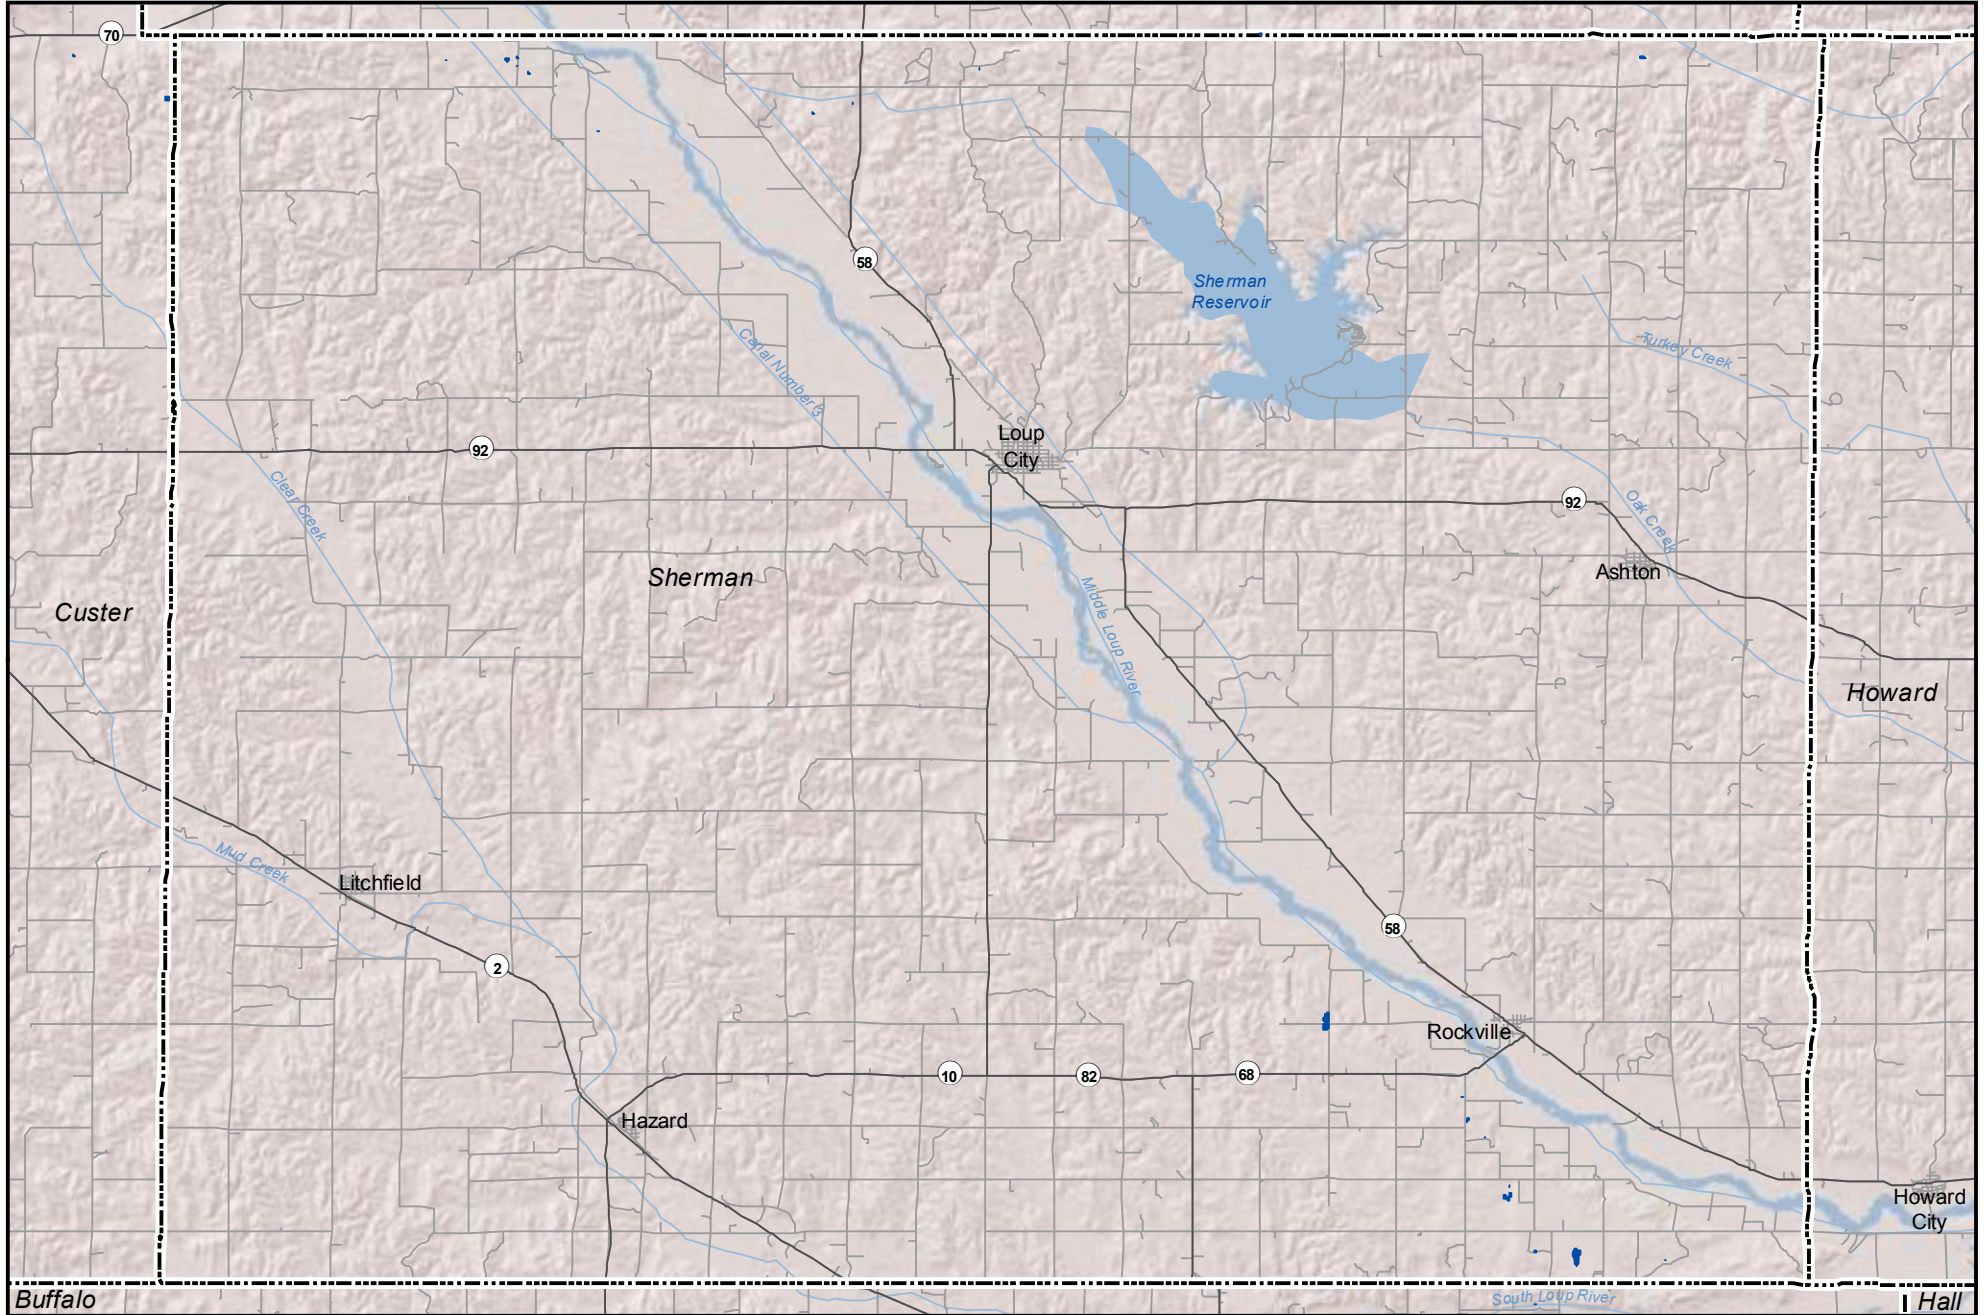

Probable Playas in Sherman County, Nebraska

Legend

- Playa
- Other Water Body
- Roads