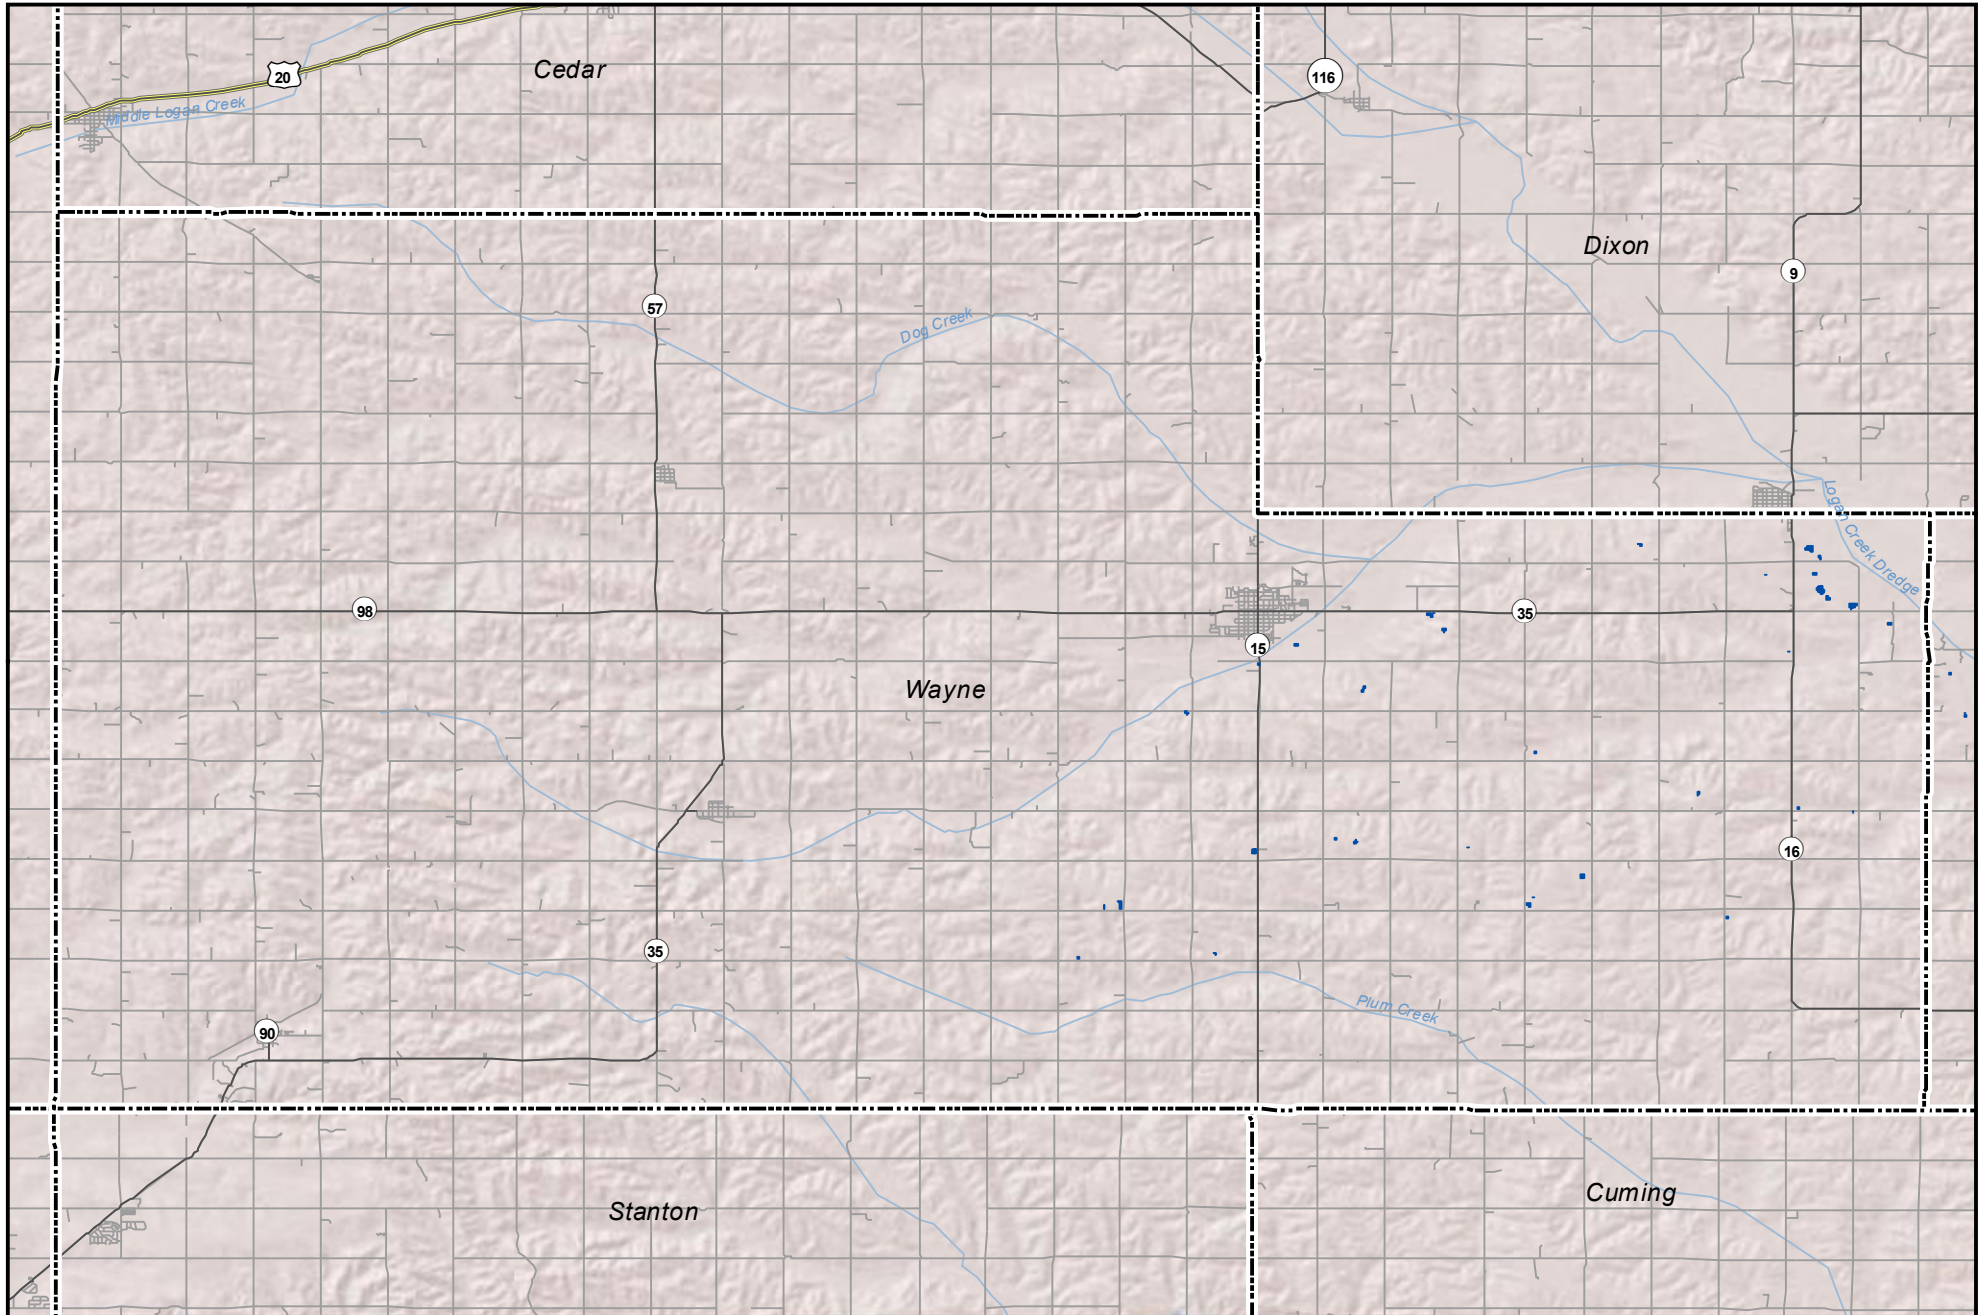

Probable Playas in Wayne County, Nebraska

Legend

Playa

Other Water Body

Roads

0 2 4 Miles