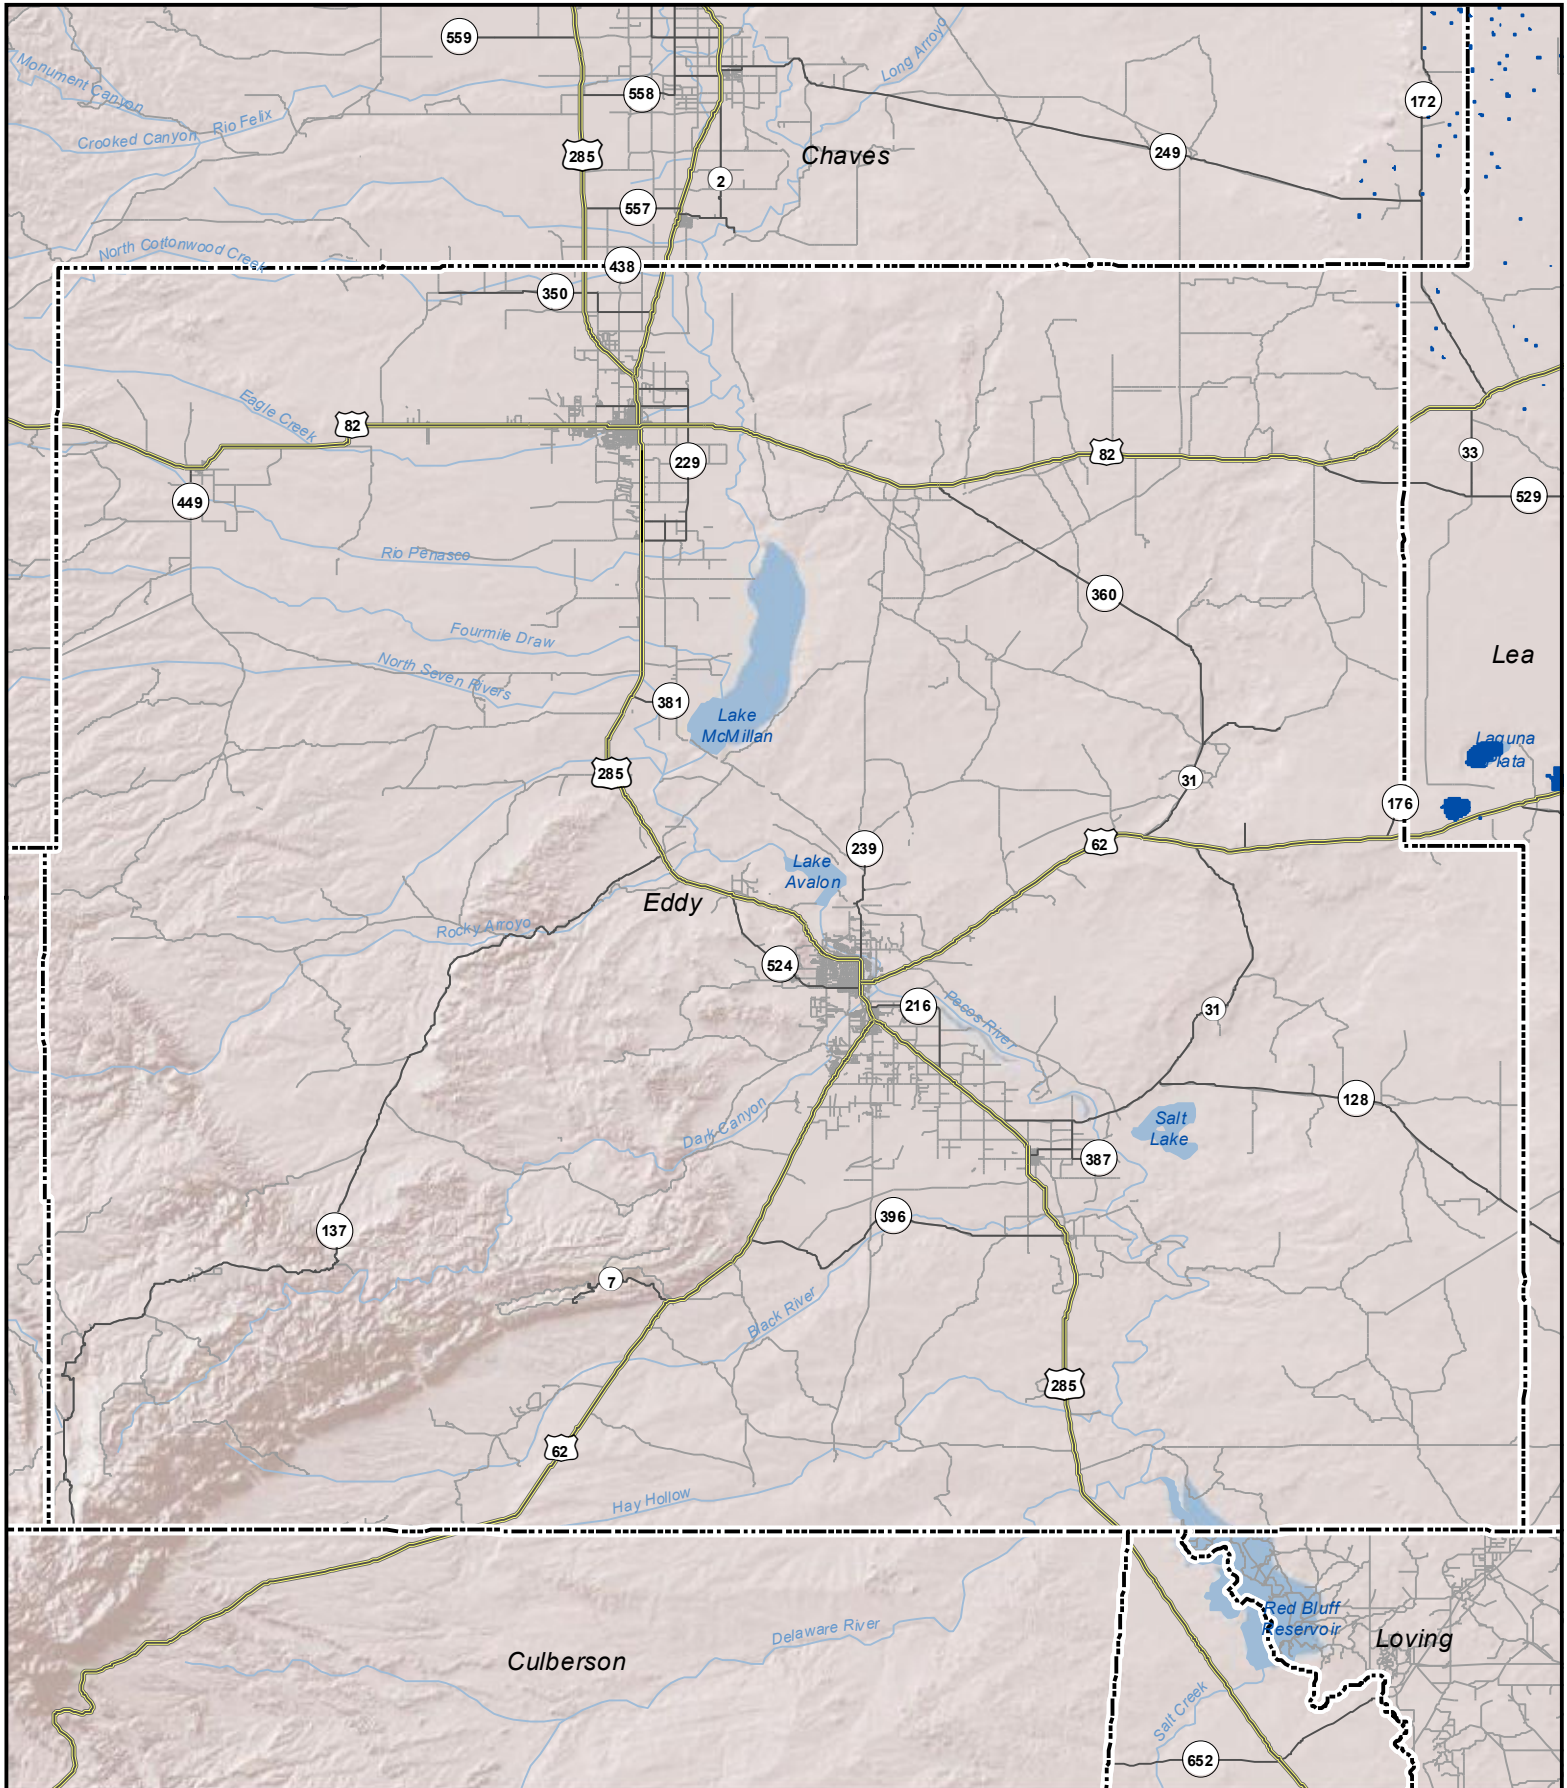

Probable Playas in Eddy County, New Mexico

Legend  Playa  Other Water Body  Roads

 N
 0 5 10 Miles