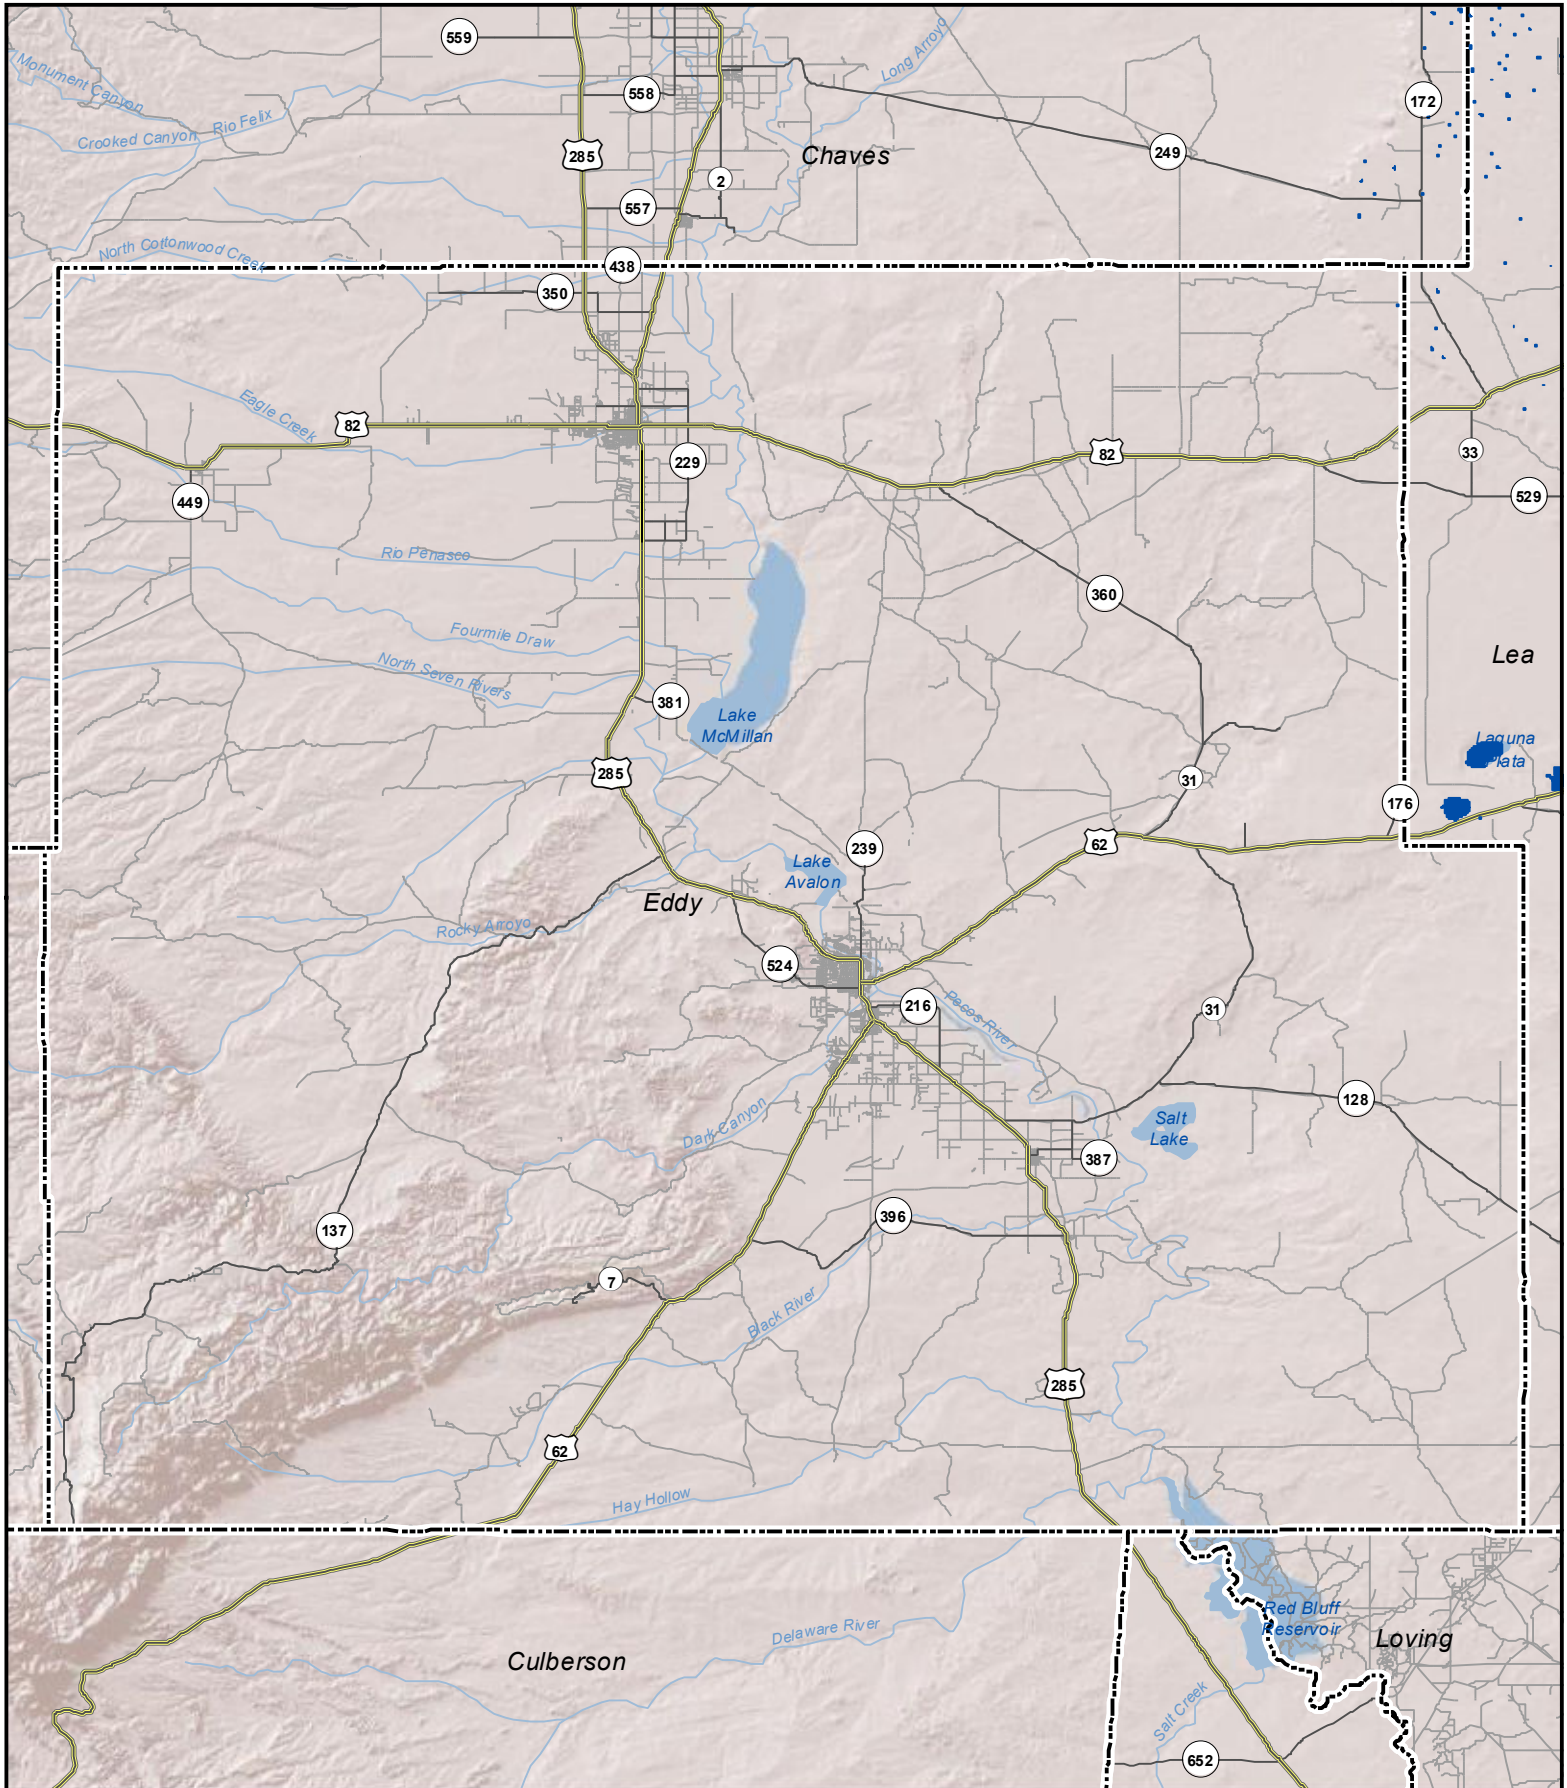

Probable Playas in Eddy County, New Mexico

Legend  Playa  Other Water Body  Roads

N 
0 5 10 Miles 