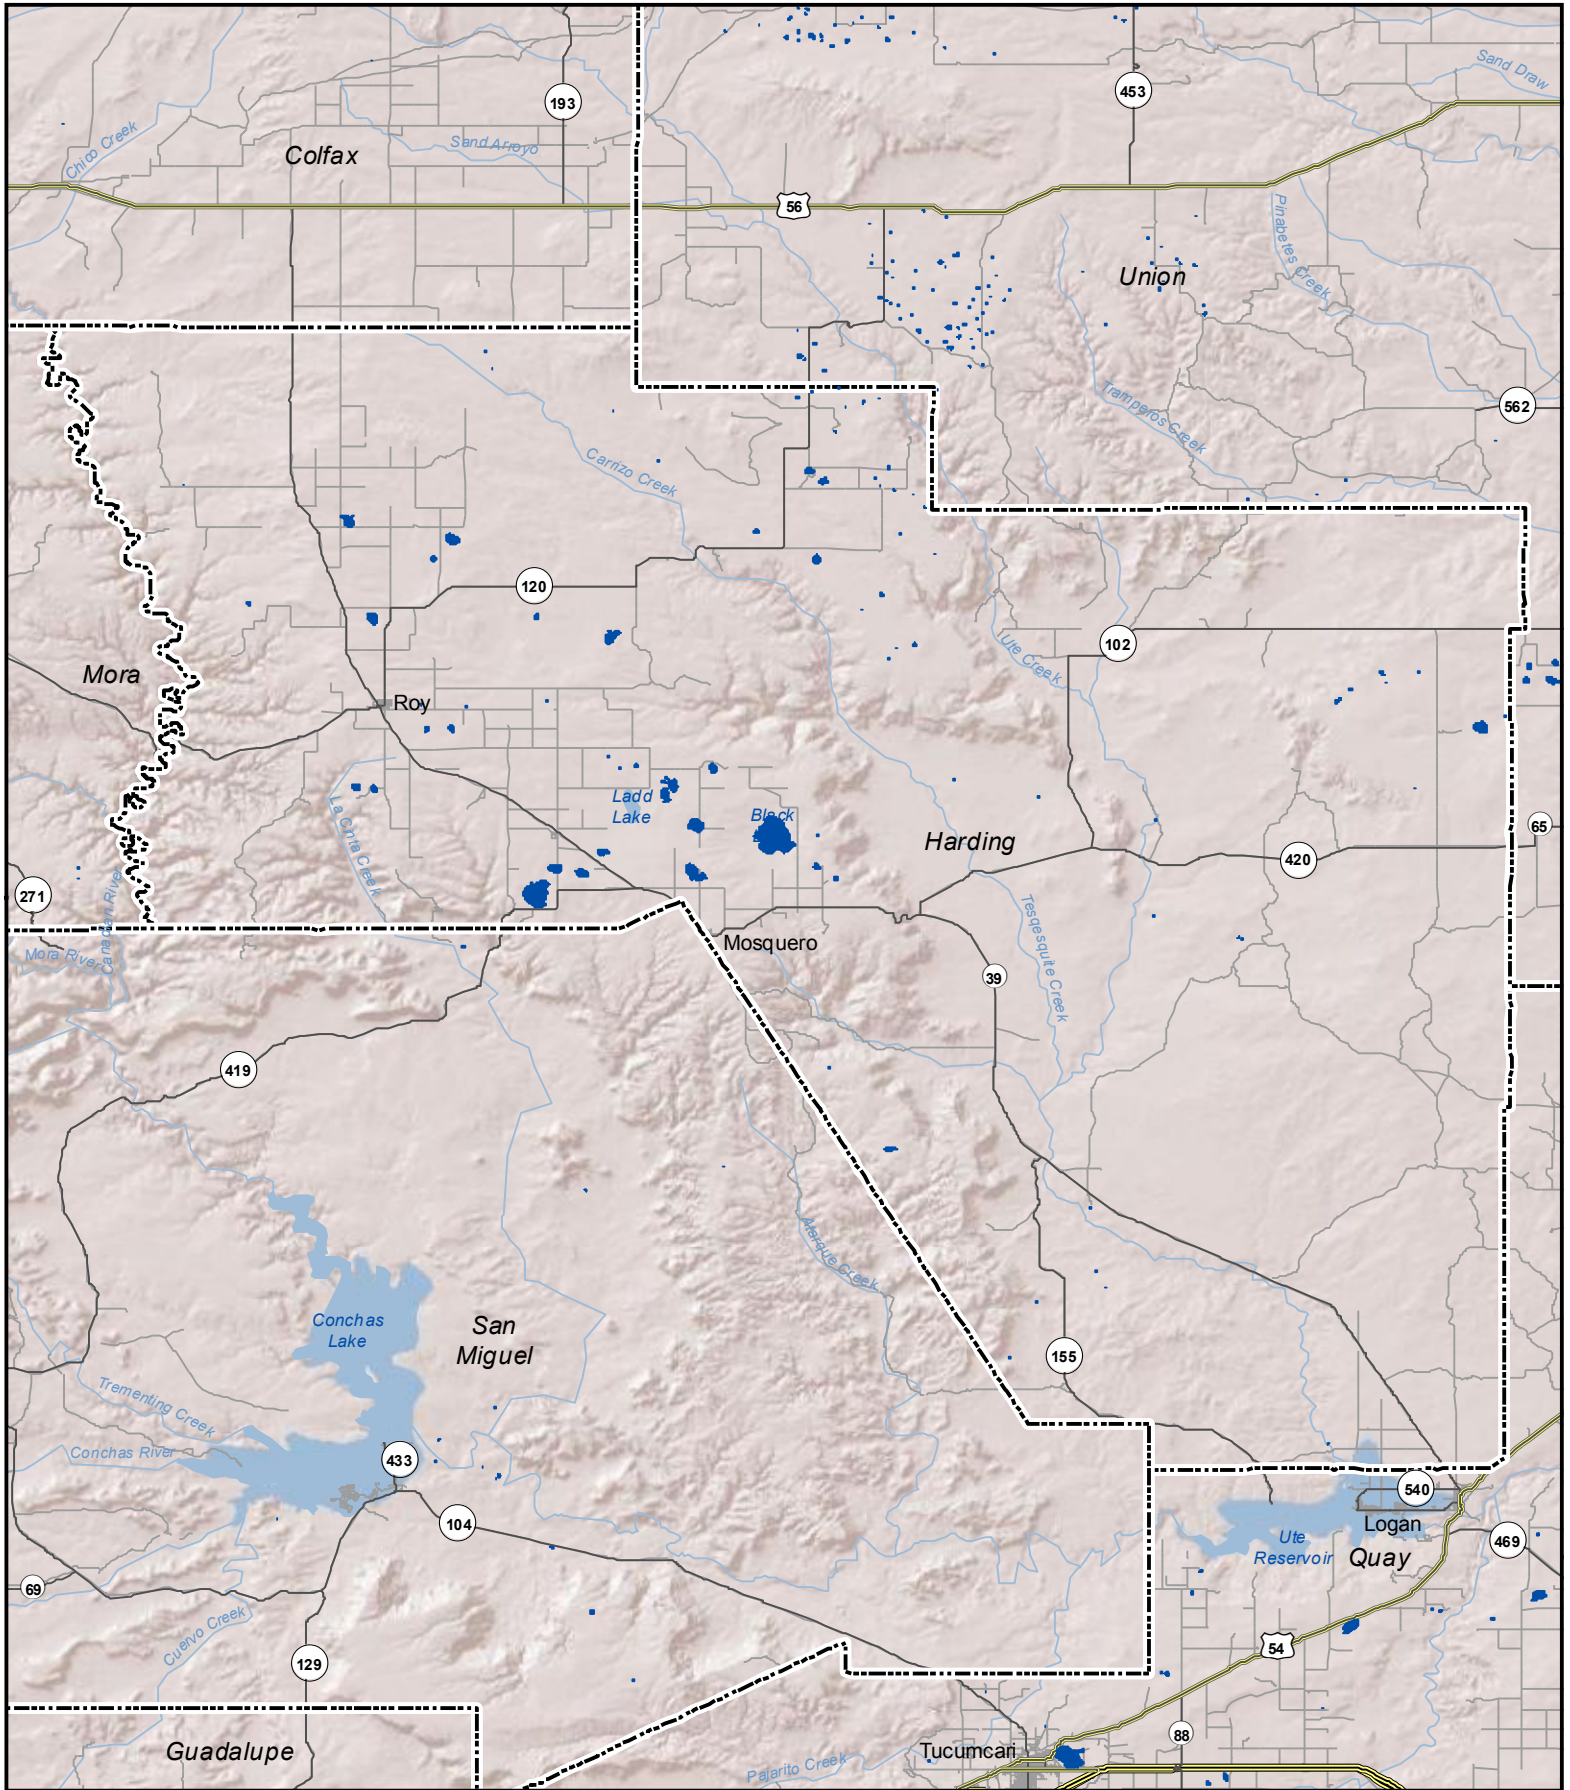

# Probable Playas in Harding County, New Mexico

**Legend**  Playa  Other Water Body  Roads