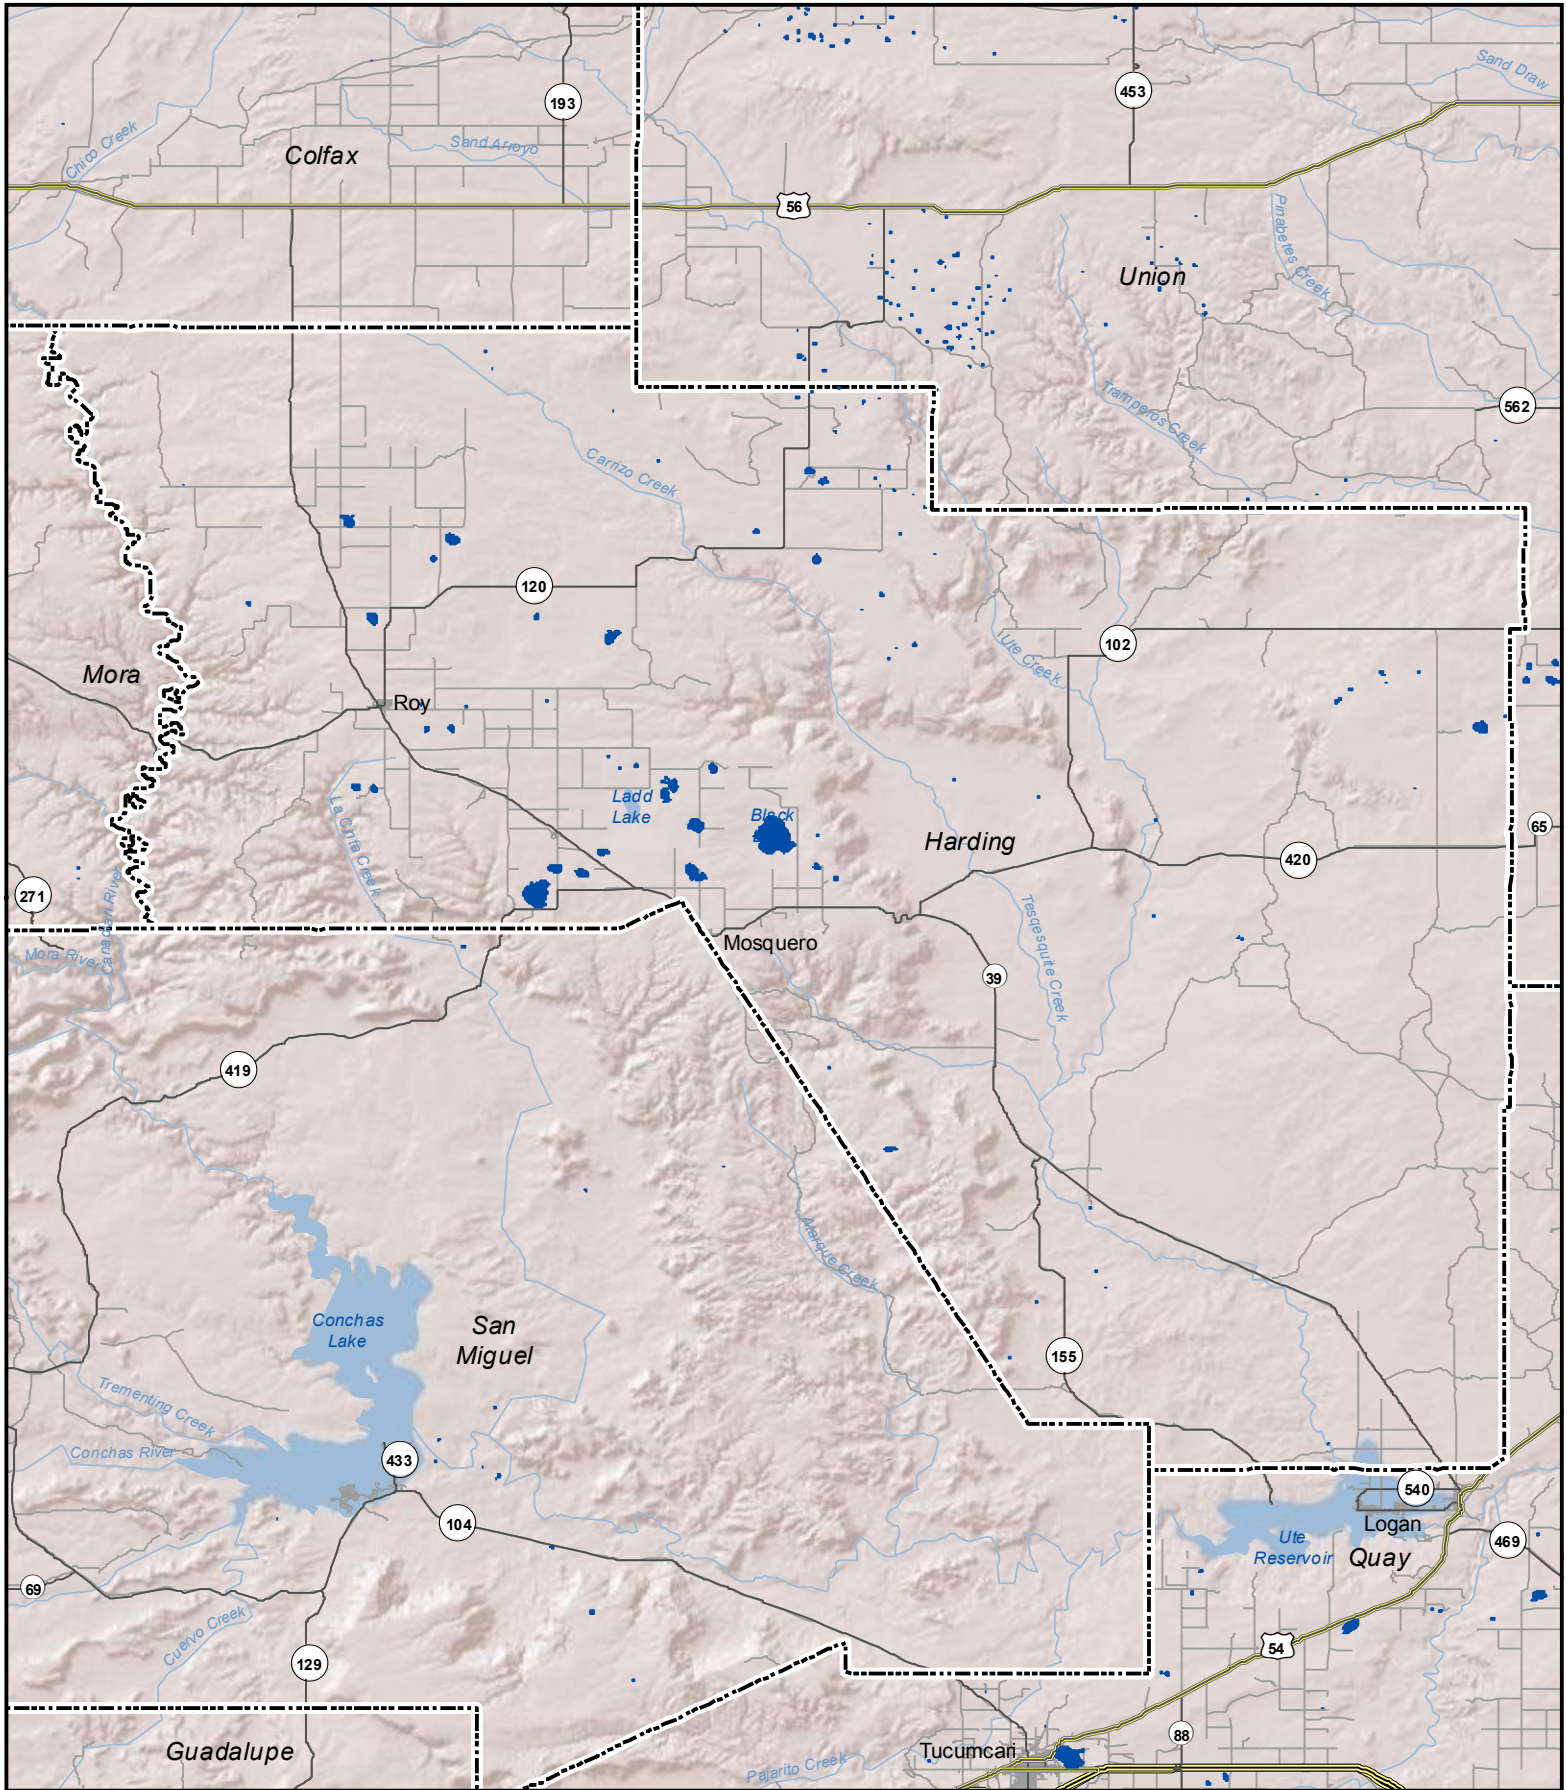

# Probable Playas in Harding County, New Mexico

**Legend**  Playa  Other Water Body  Roads

N  
  
0 5 10  
 Miles