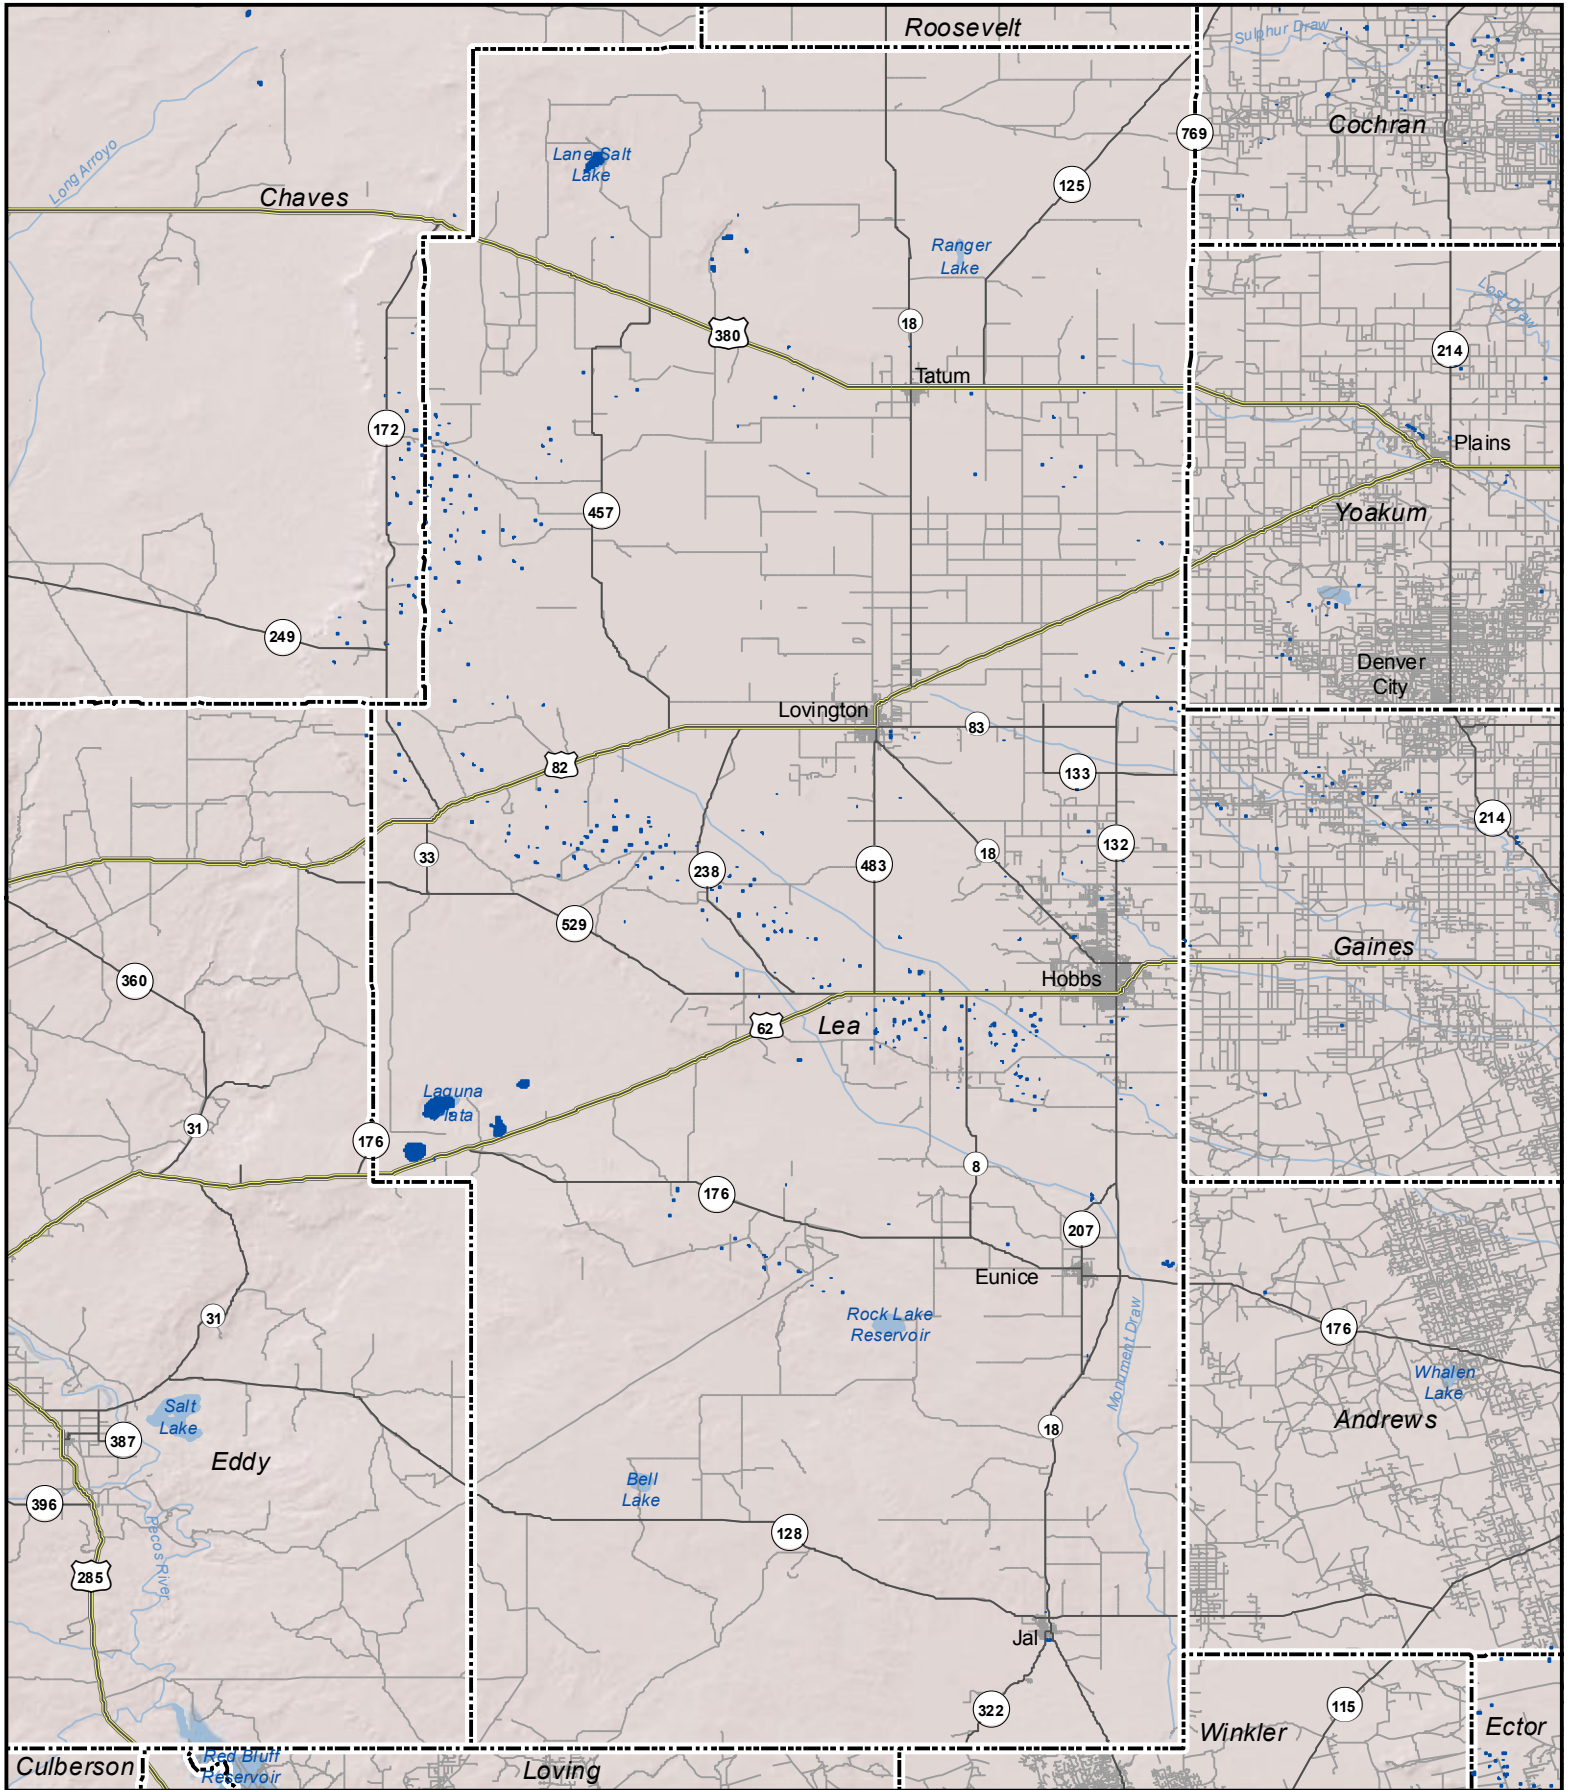

Probable Playas in Lea County, New Mexico

Legend  Playa  Other Water Body  Roads