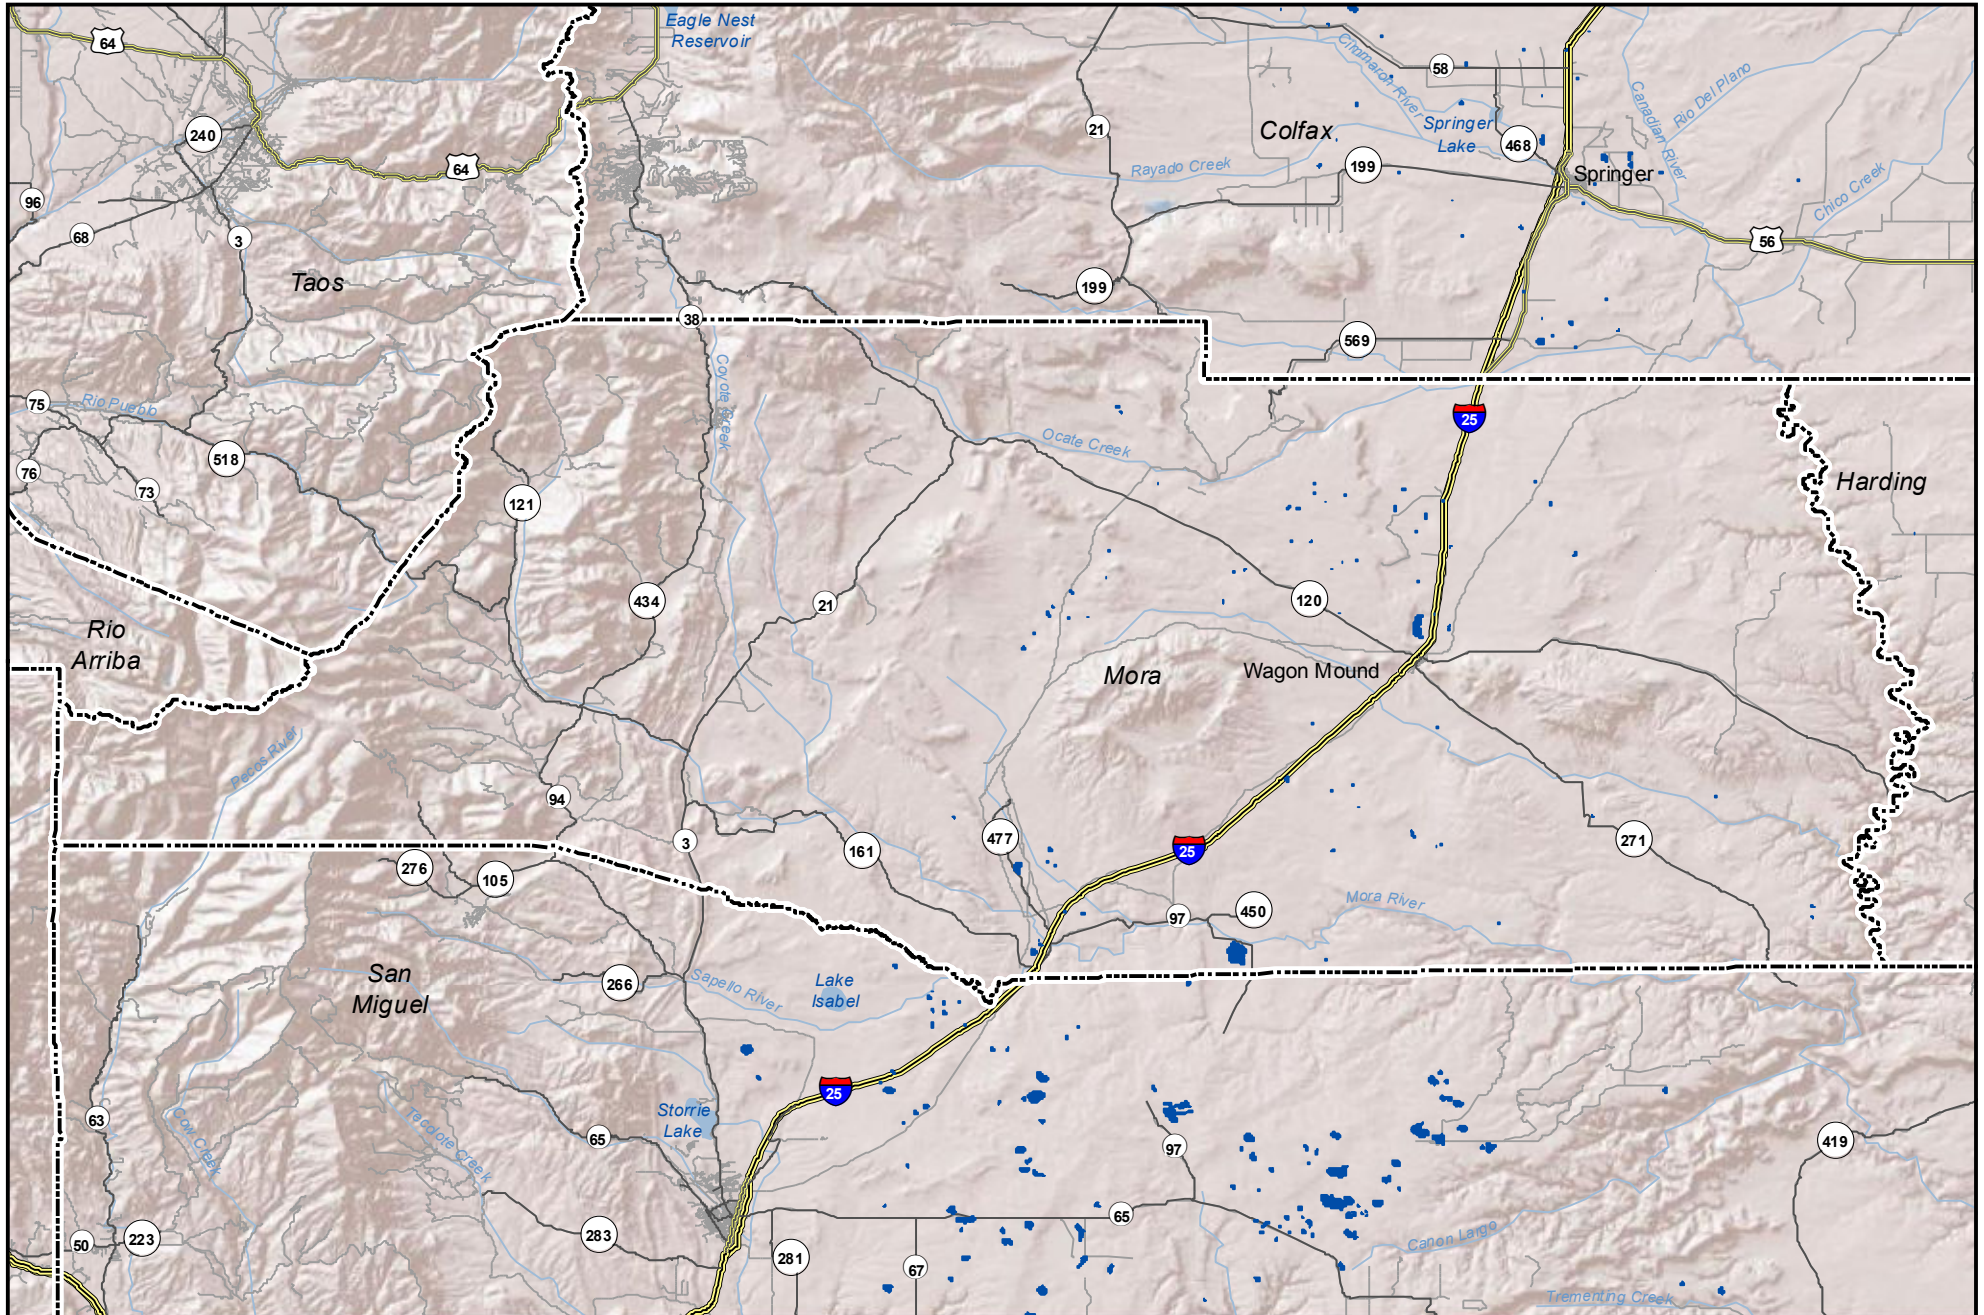

Probable Playas in Mora County, New Mexico

Legend

Playa

Other Water Body

Roads

0 5 10
Miles