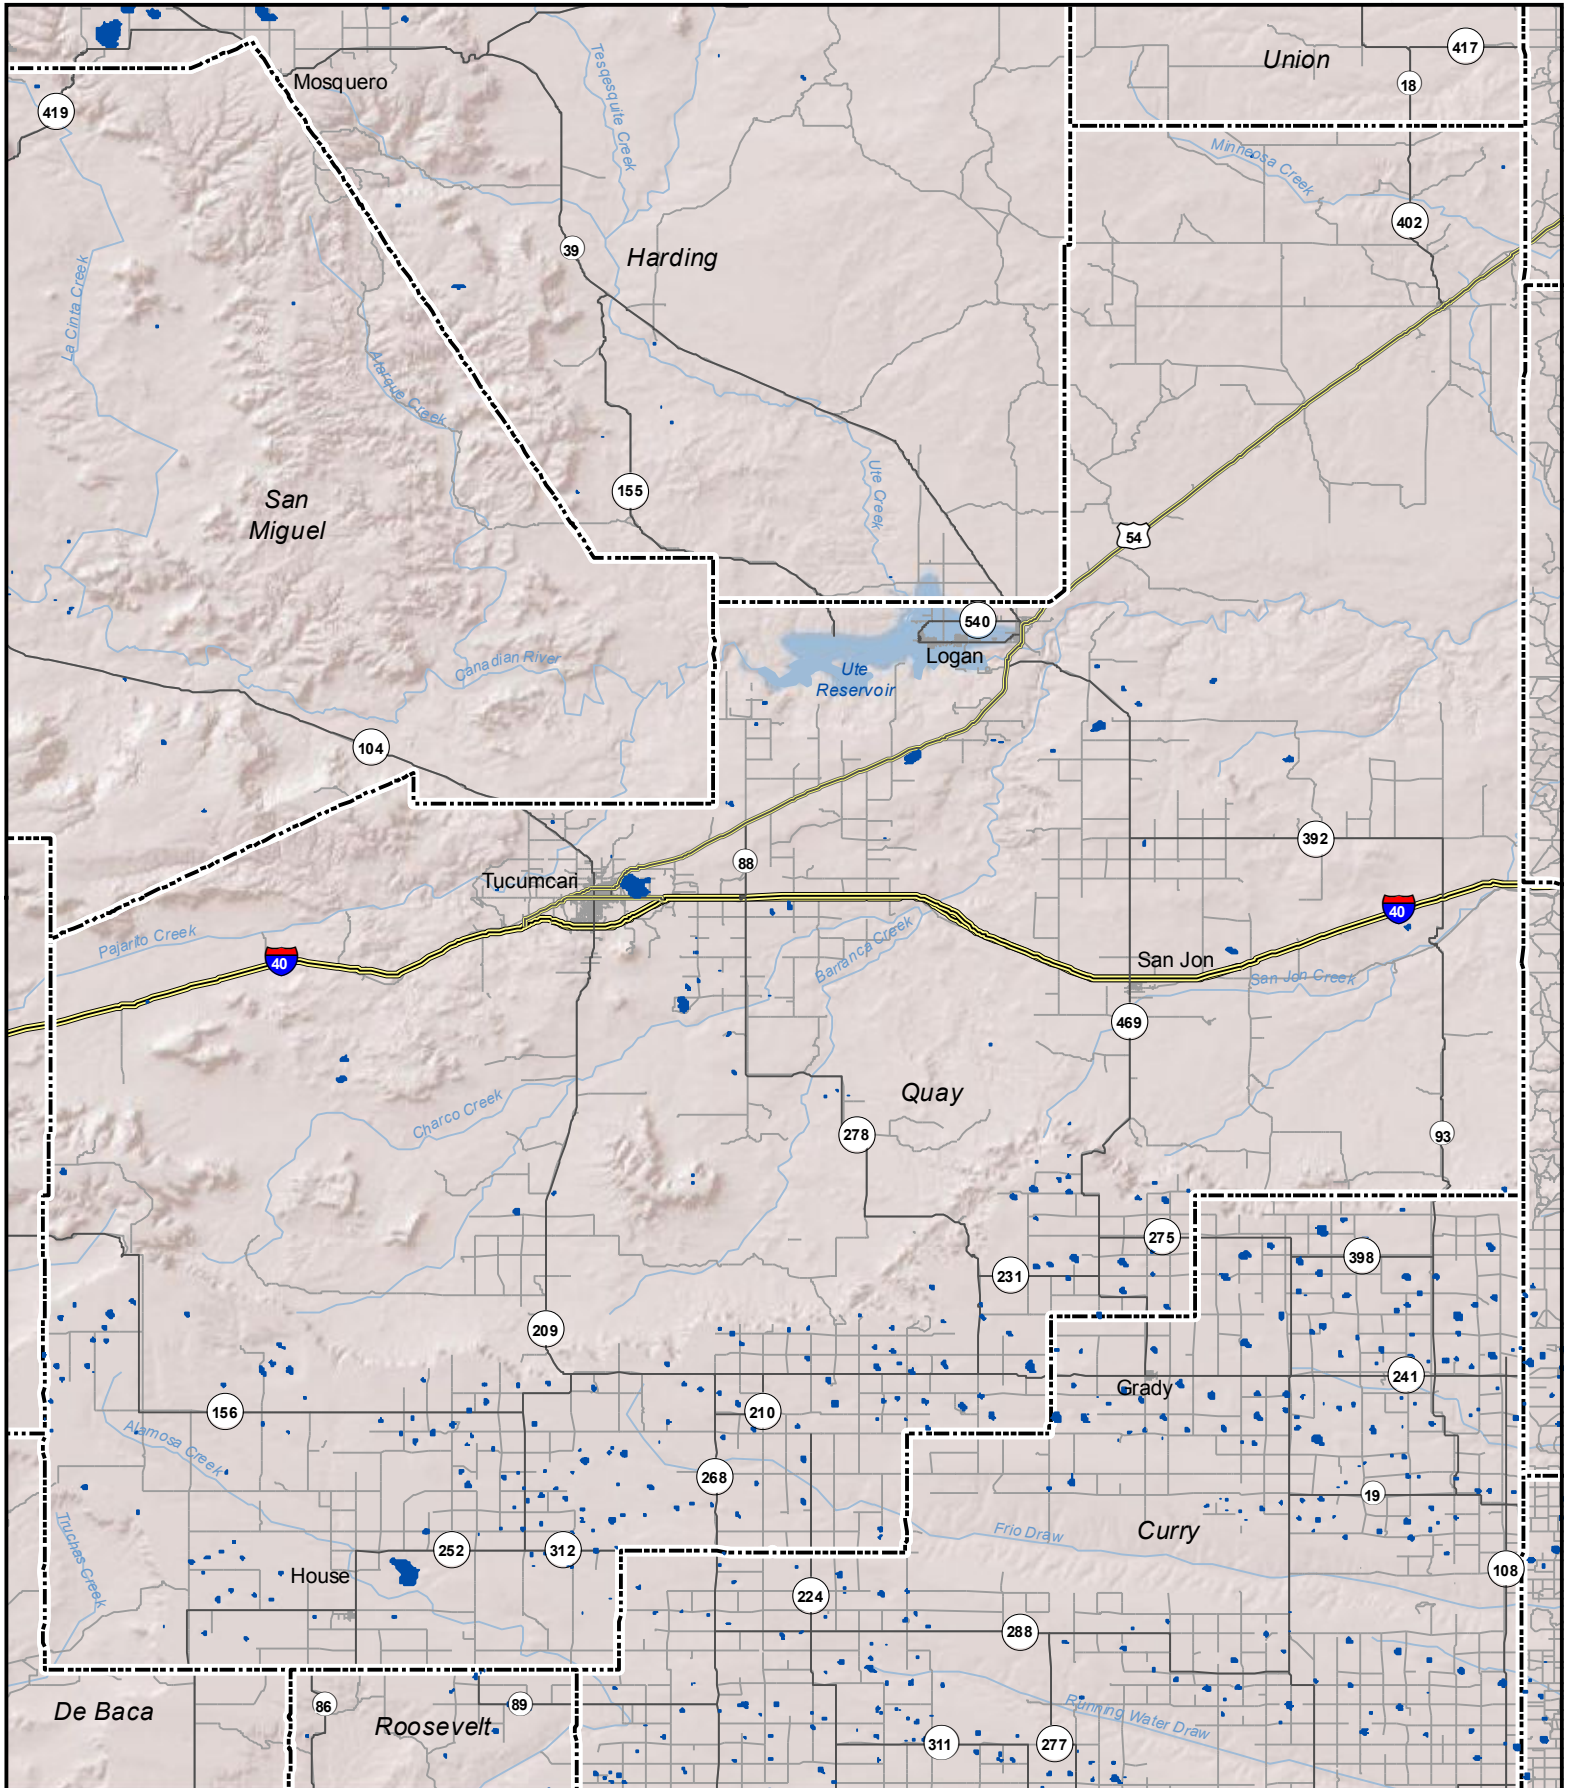

# Probable Playas in Quay County, New Mexico

**Legend**  Playa  Other Water Body  Roads

N  
  
0 5 10  
 Miles