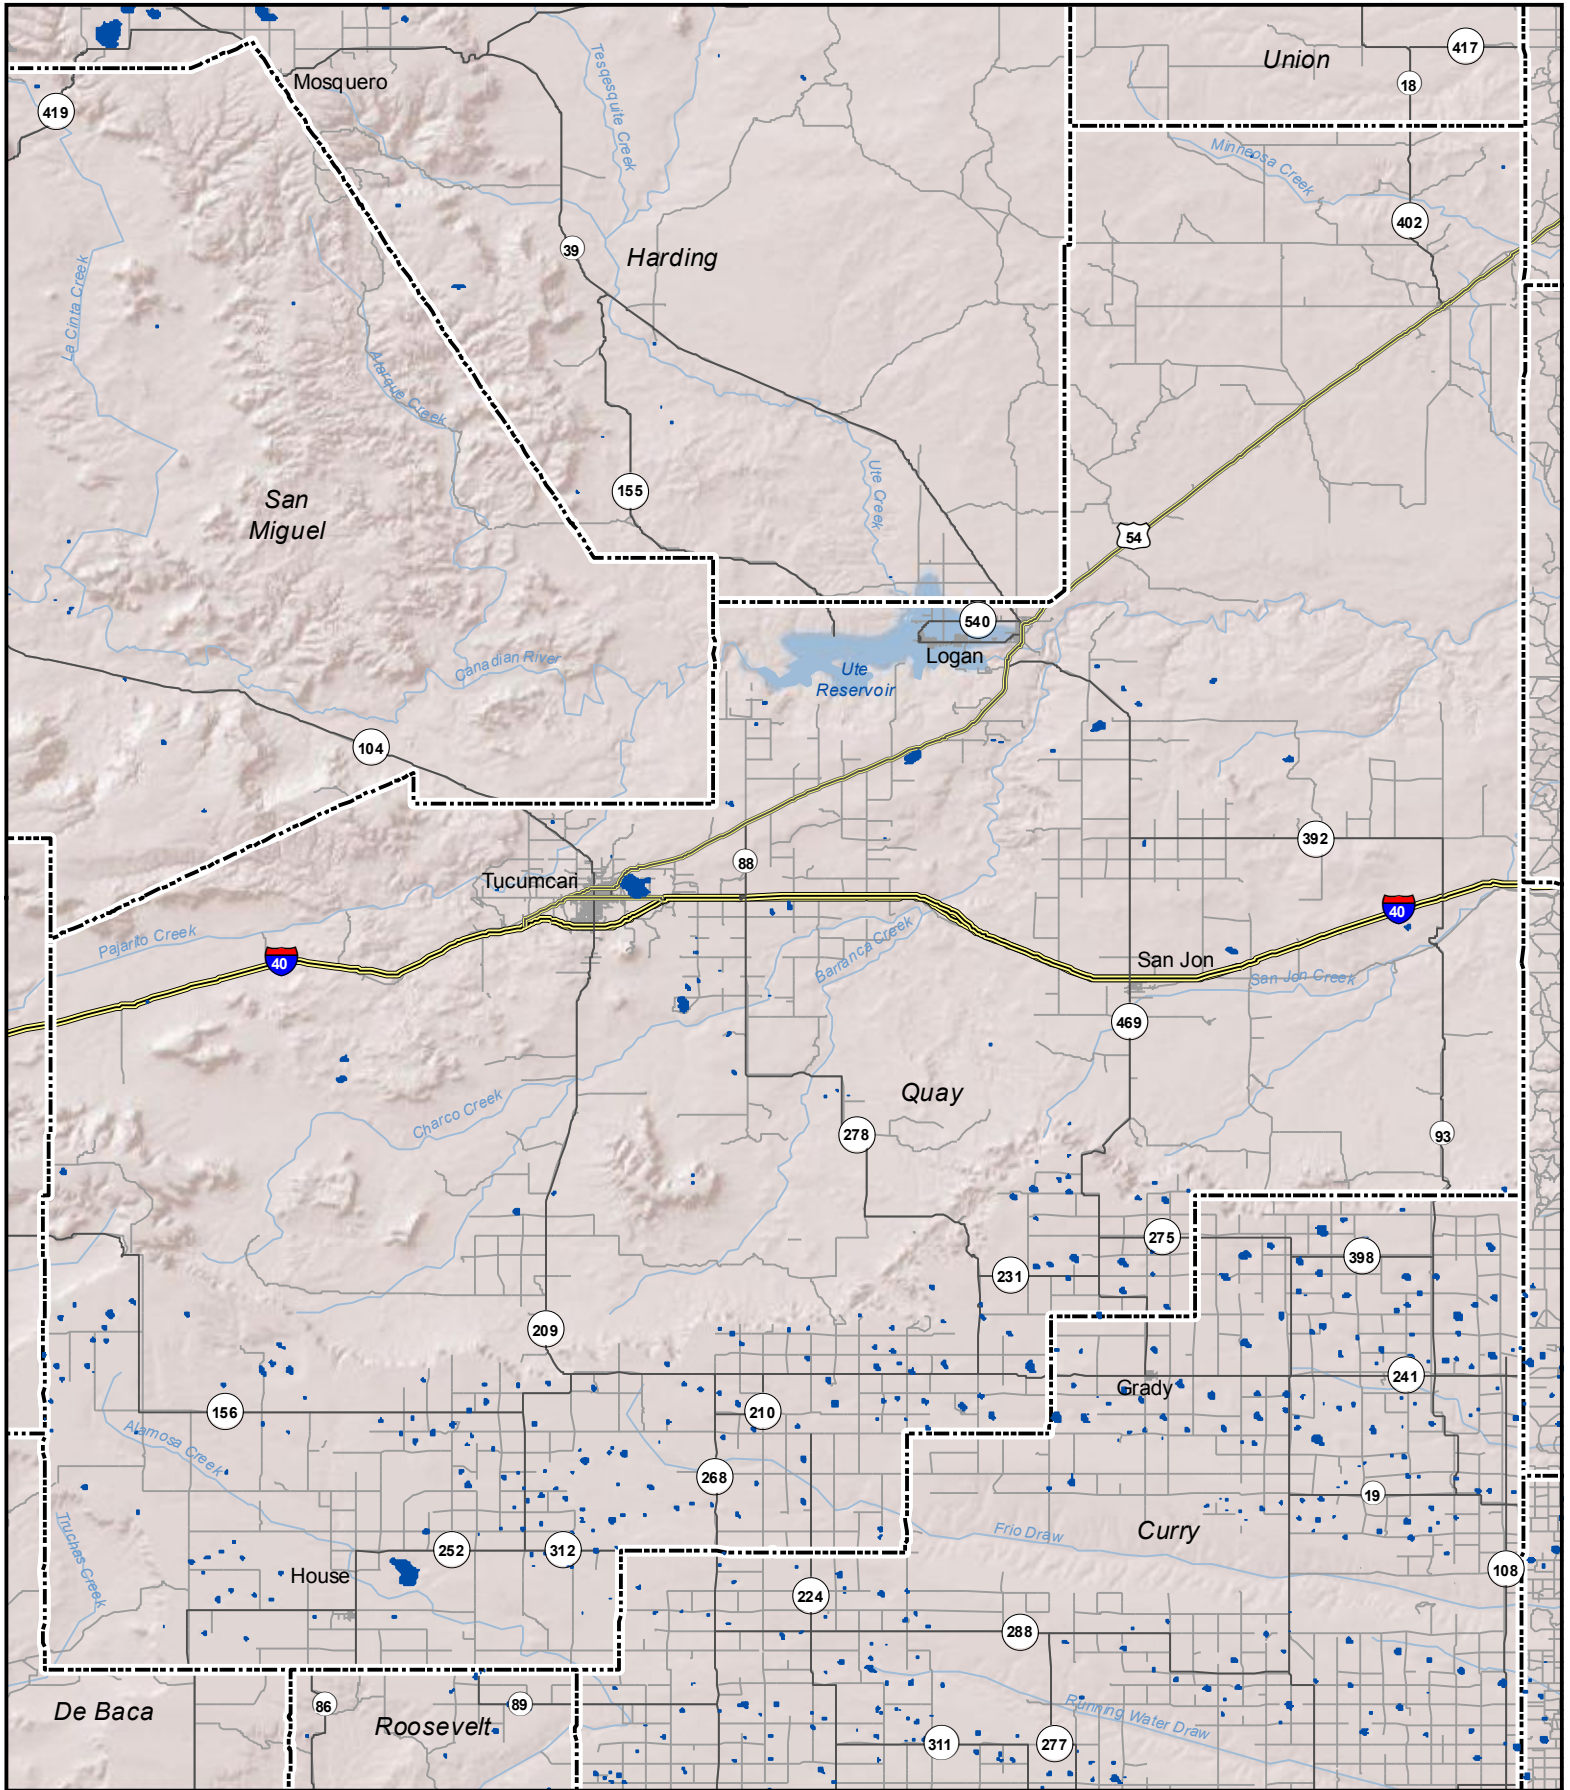

# Probable Playas in Quay County, New Mexico

**Legend**  Playa  Other Water Body  Roads

N  
  
0 5 10  
 Miles