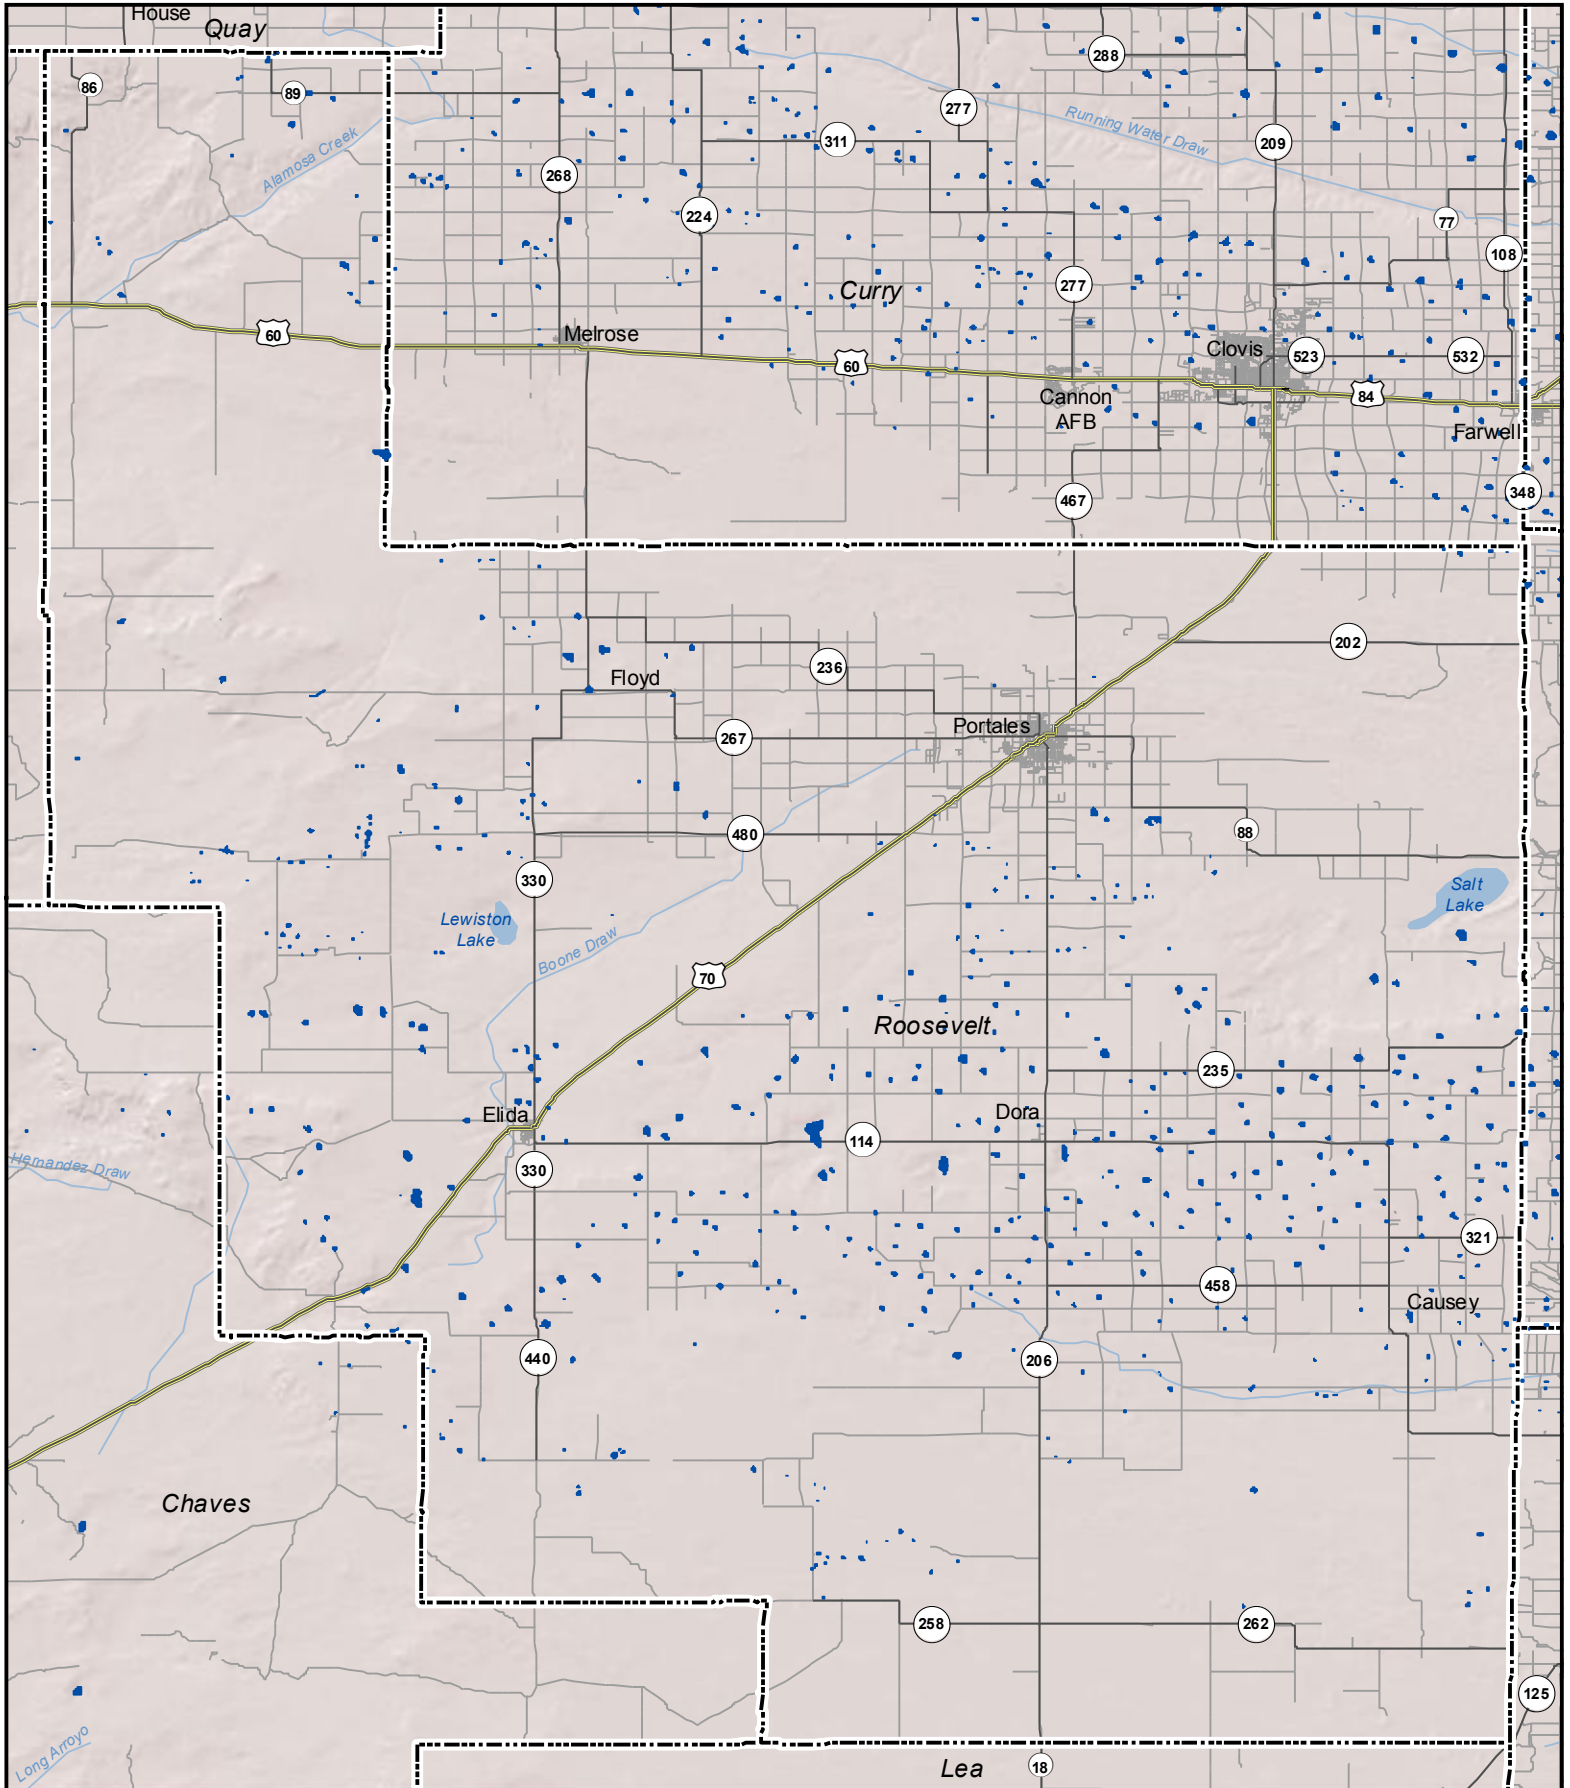

Probable Playas in Roosevelt County, New Mexico

Legend  Playa  Other Water Body  Roads

N 
0 5 10 Miles 