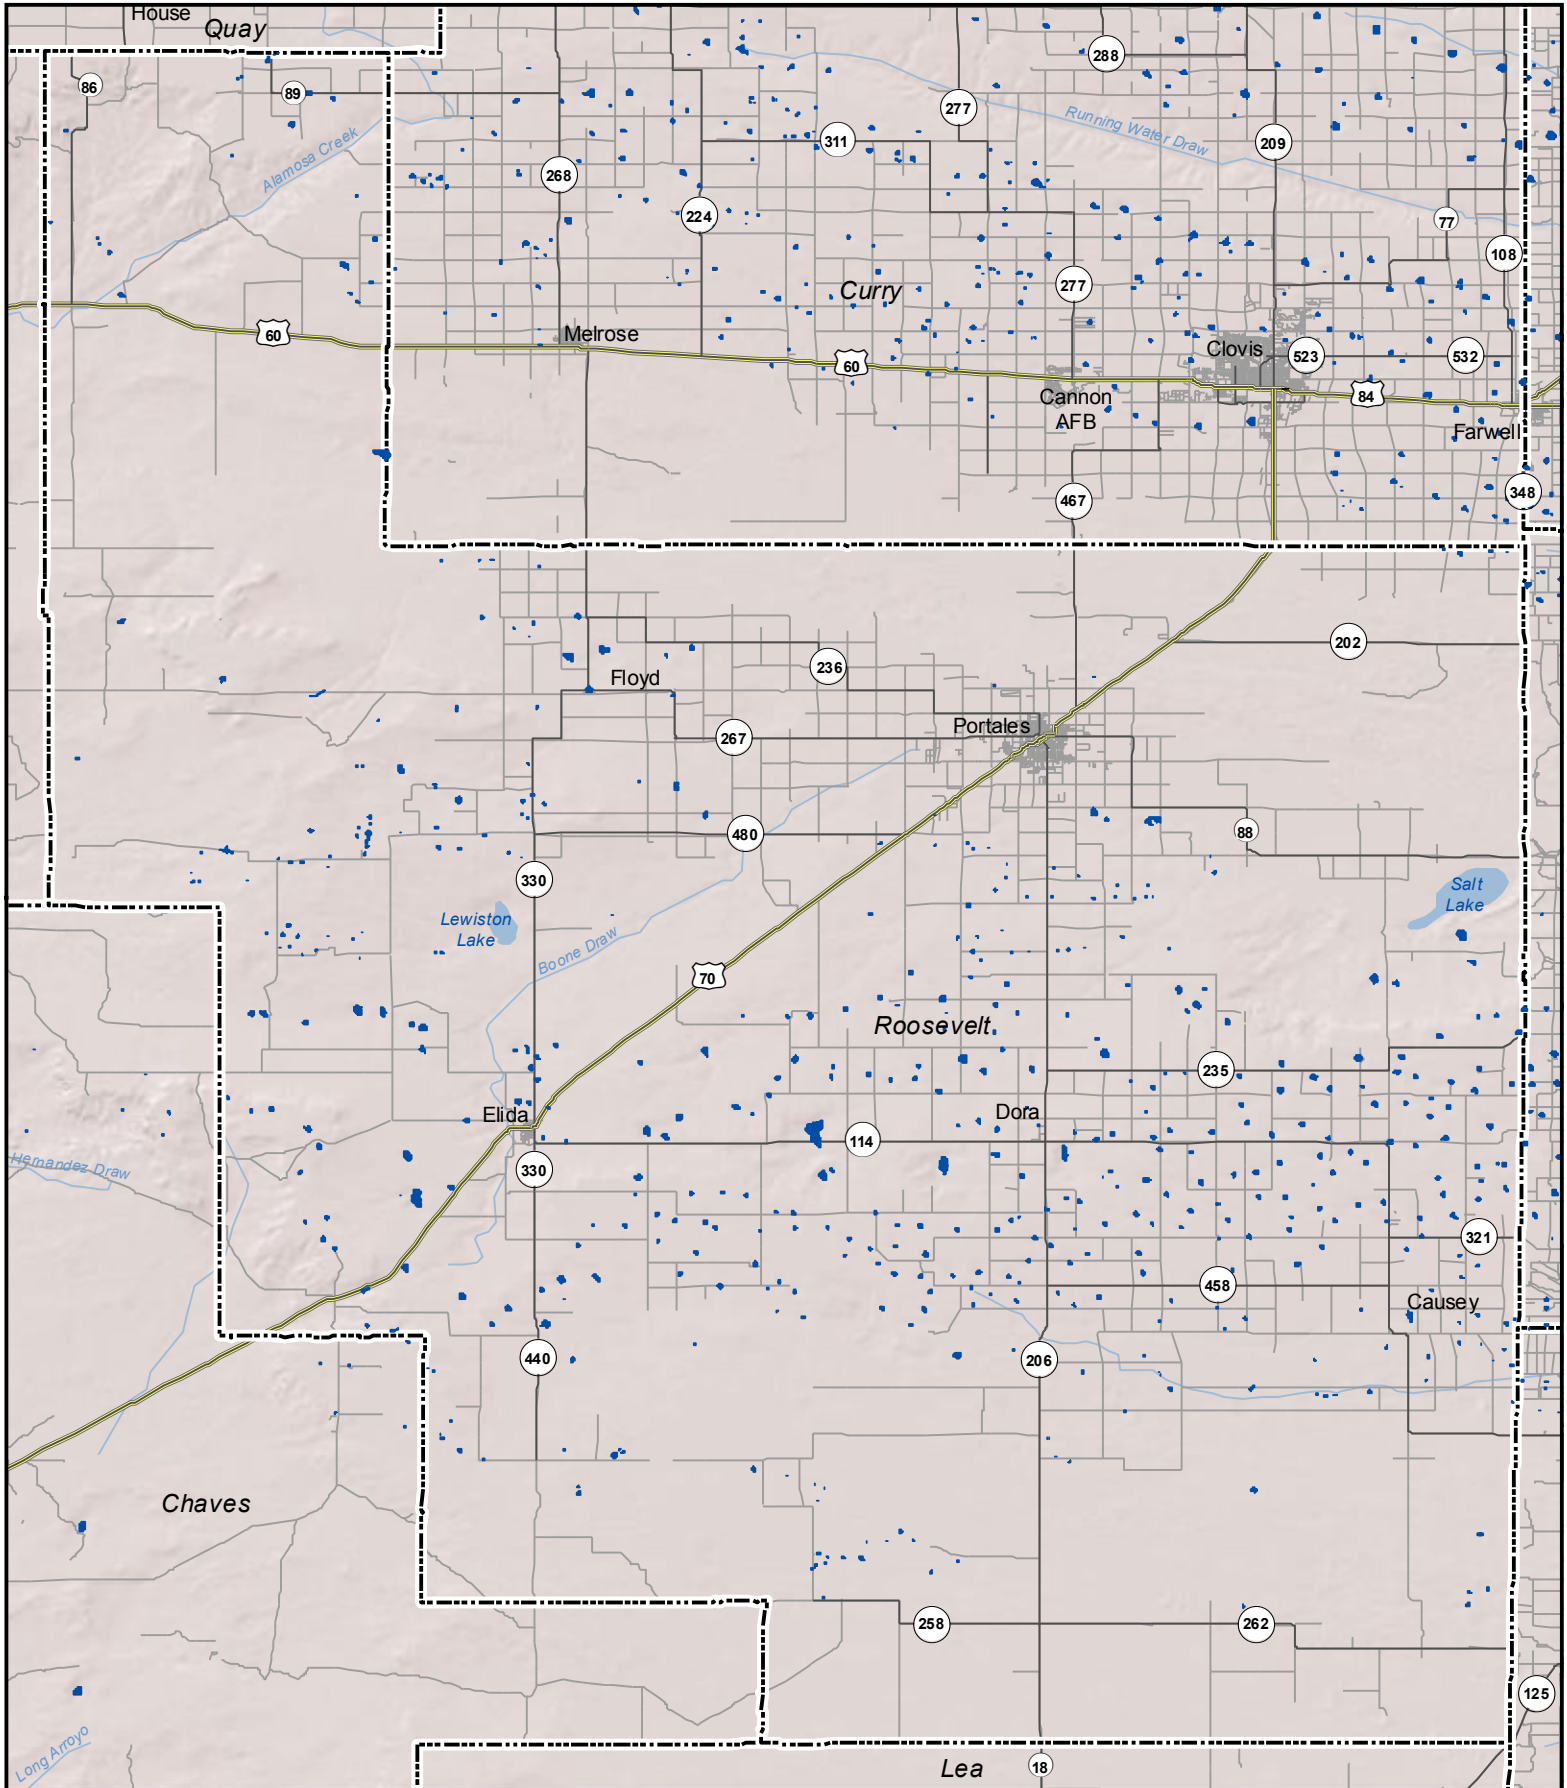

# Probable Playas in Roosevelt County, New Mexico

**Legend**  Playa  Other Water Body  Roads

N  0 5 10 Miles 