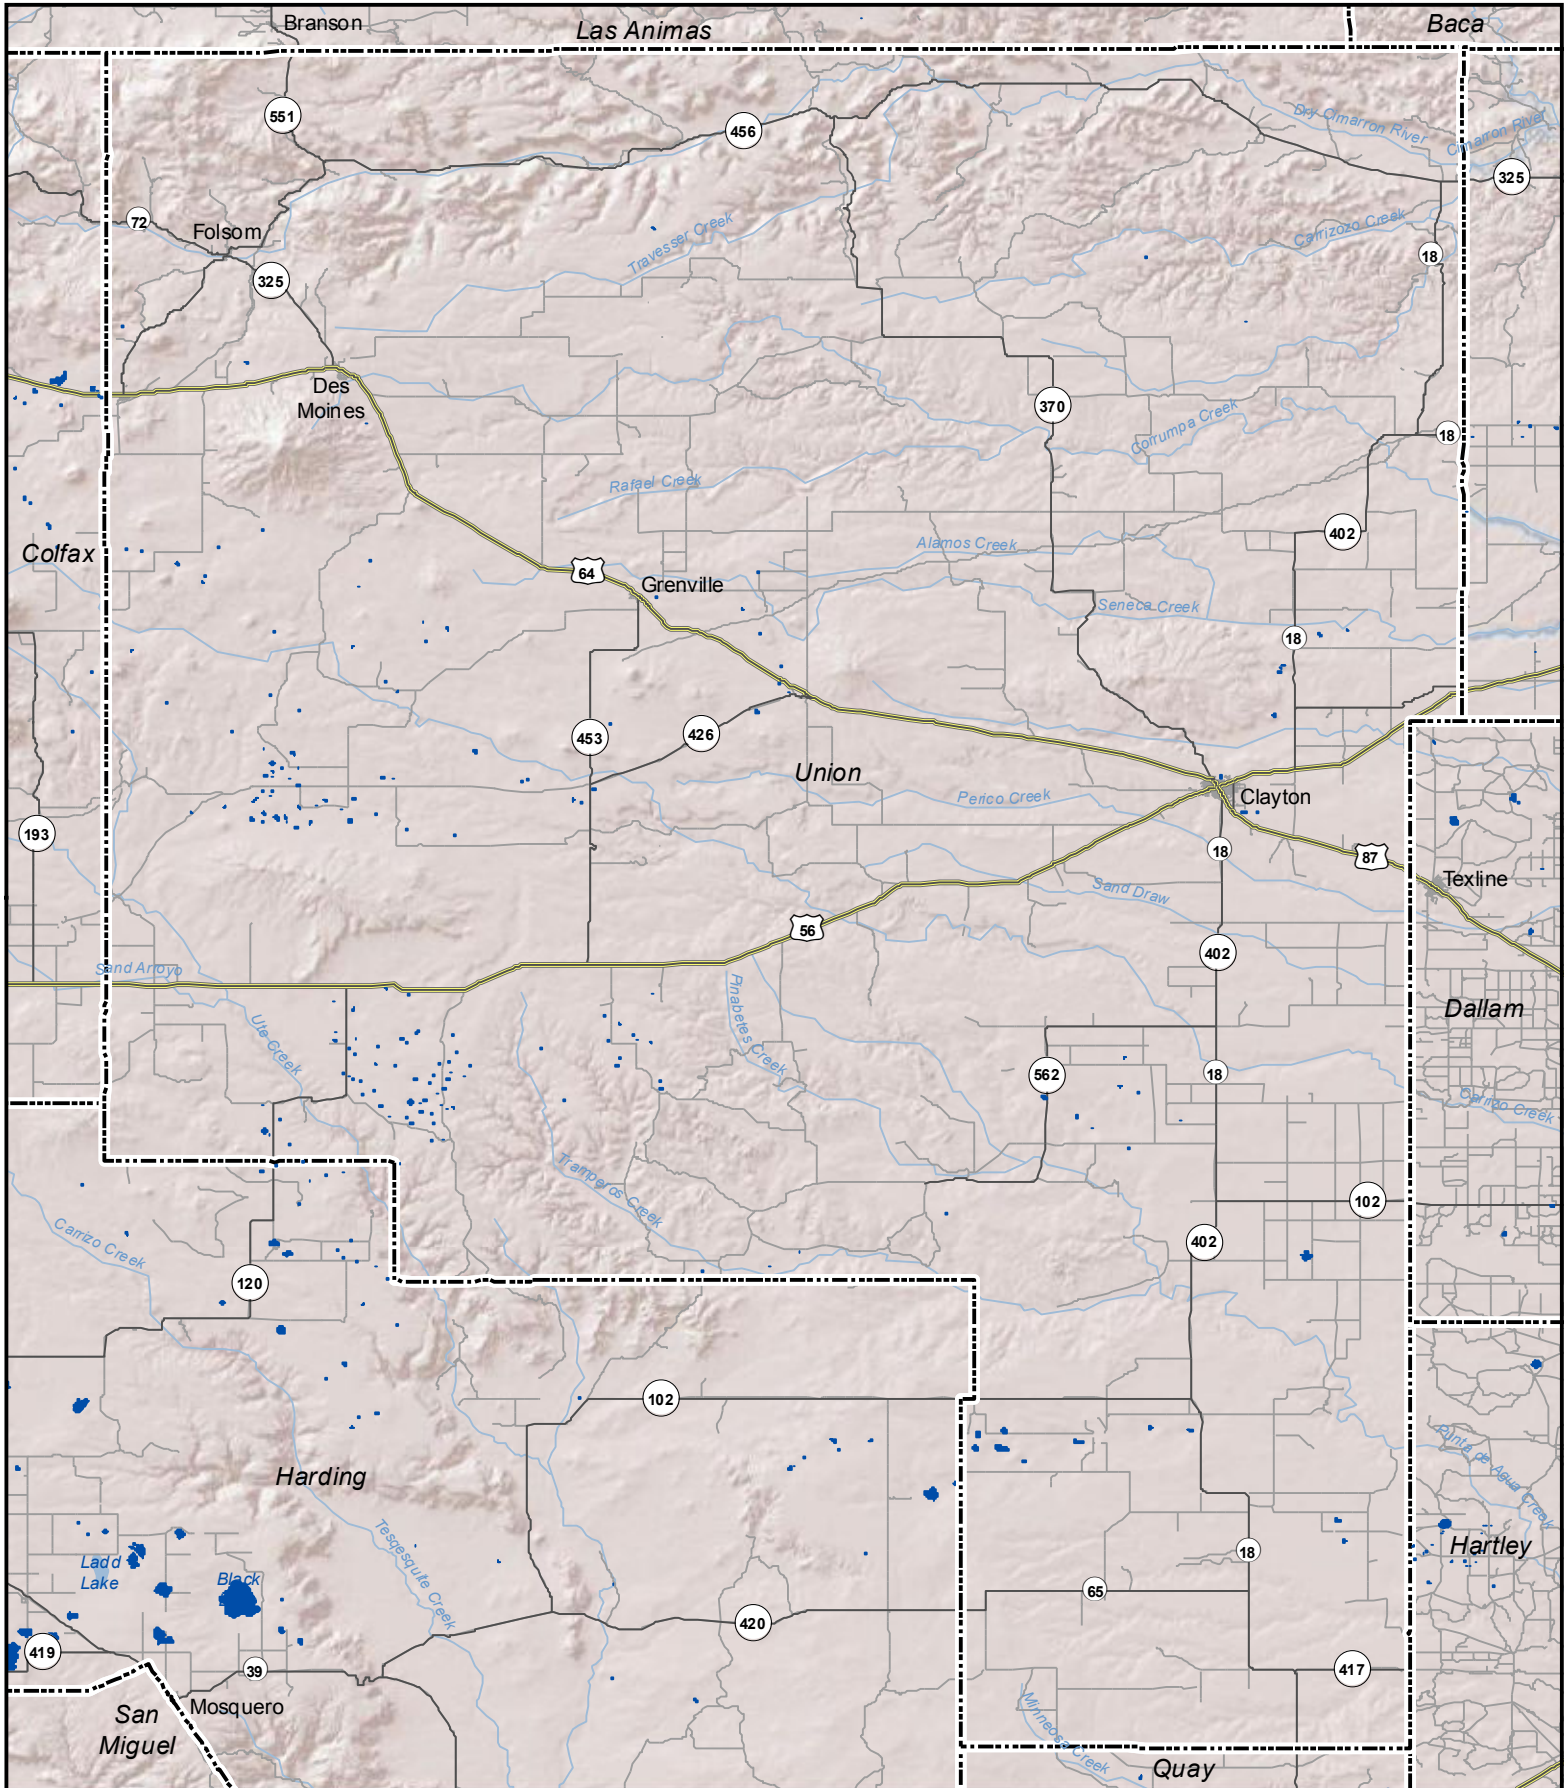

# Probable Playas in Union County, New Mexico

**Legend**  Playa  Other Water Body  Roads

**N**  
  
0 5 10  
 Miles