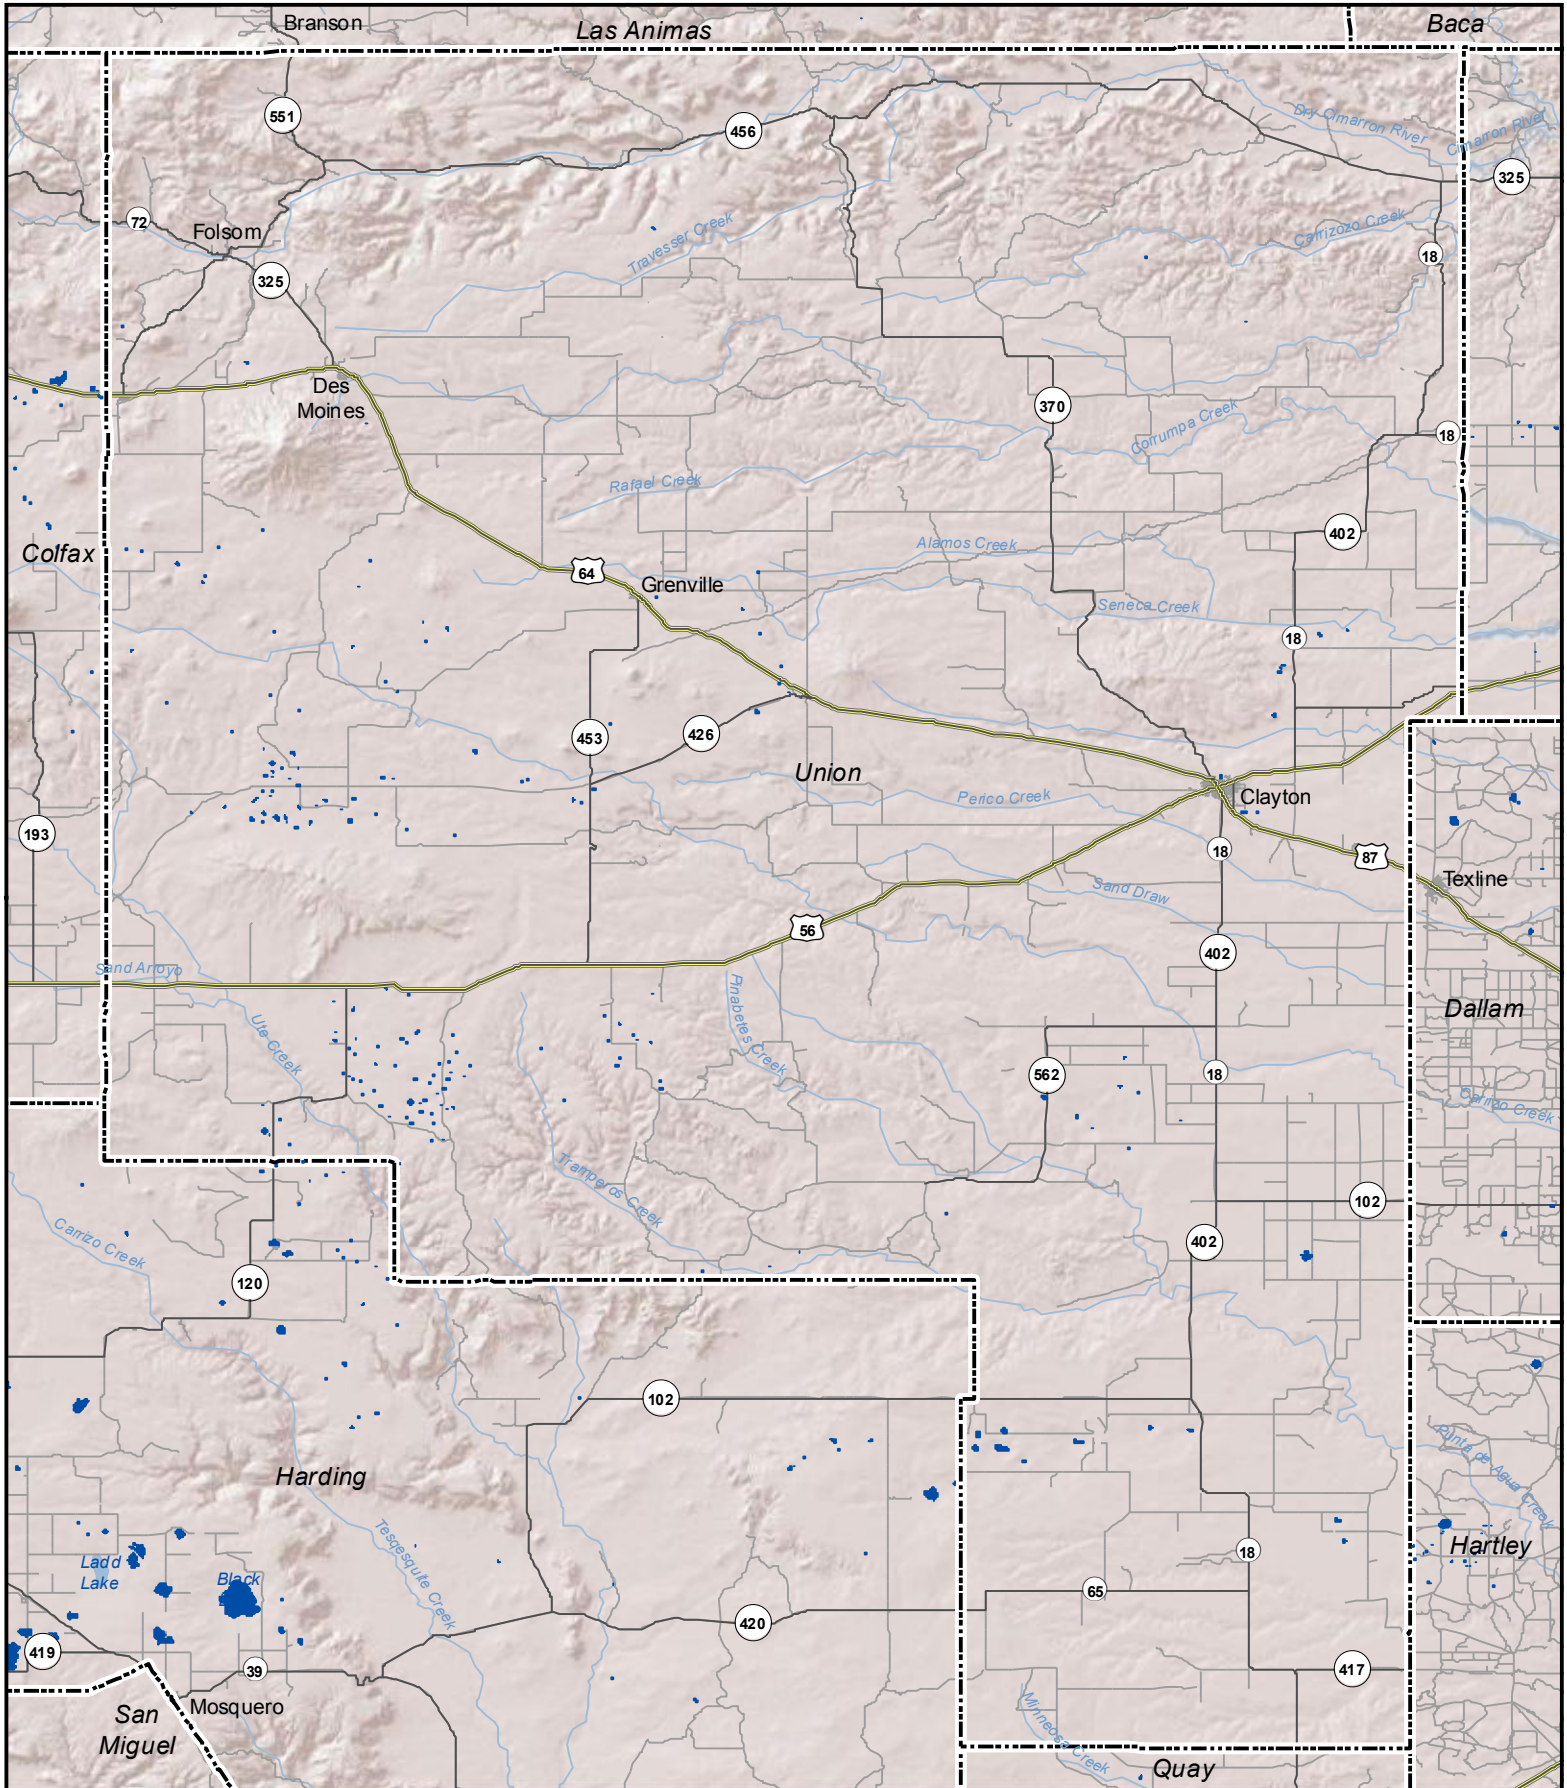

Probable Playas in Union County, New Mexico

Legend  Playa  Other Water Body  Roads

N 
0 5 10 Miles 