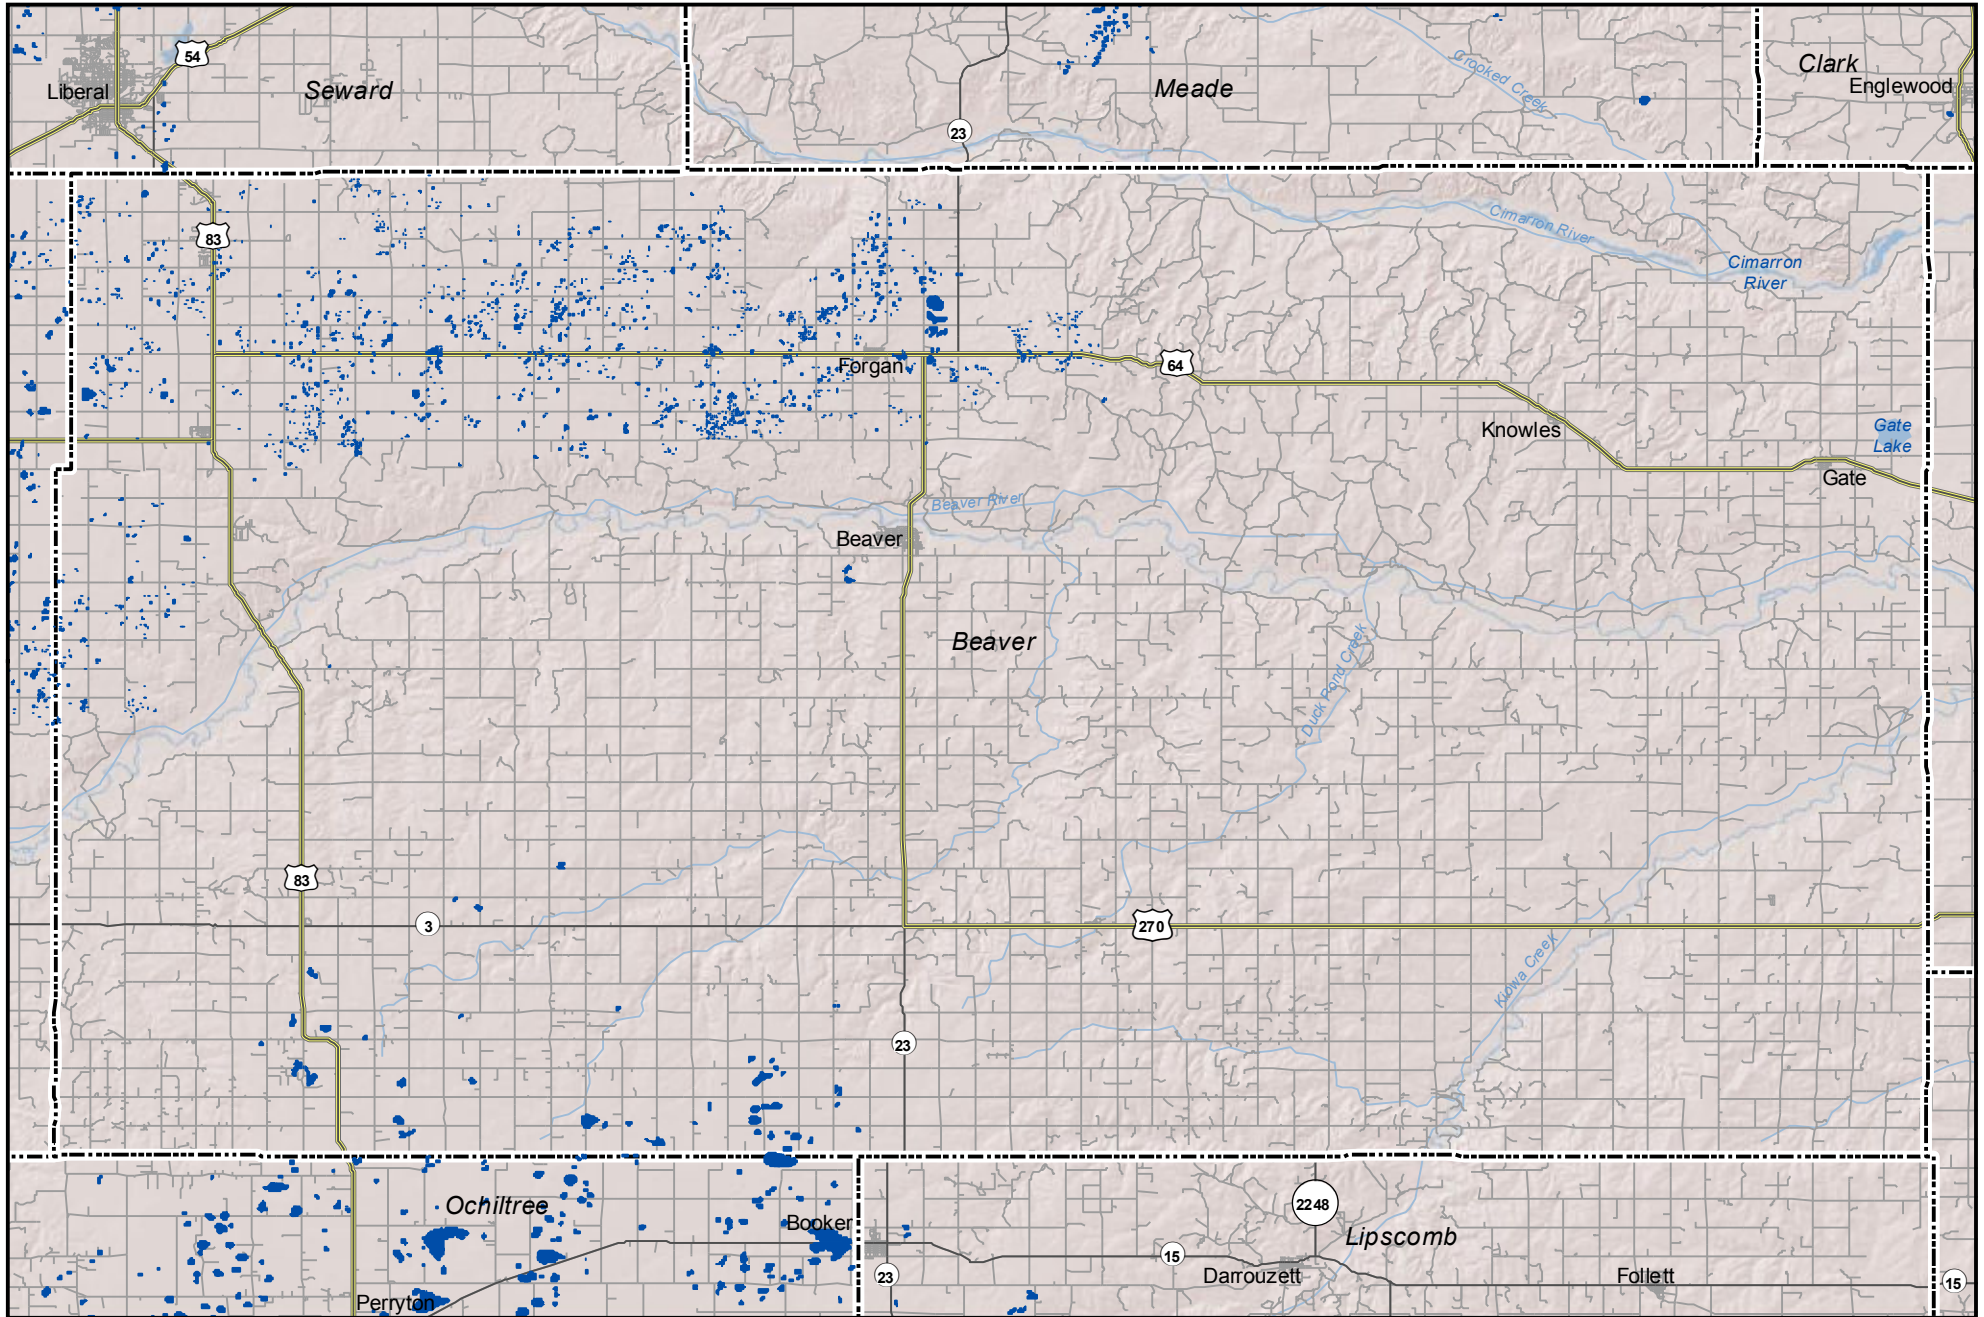

# Probable Playas in Beaver County, Oklahoma

**Legend**

- Playa
- Other Water Body
- Roads