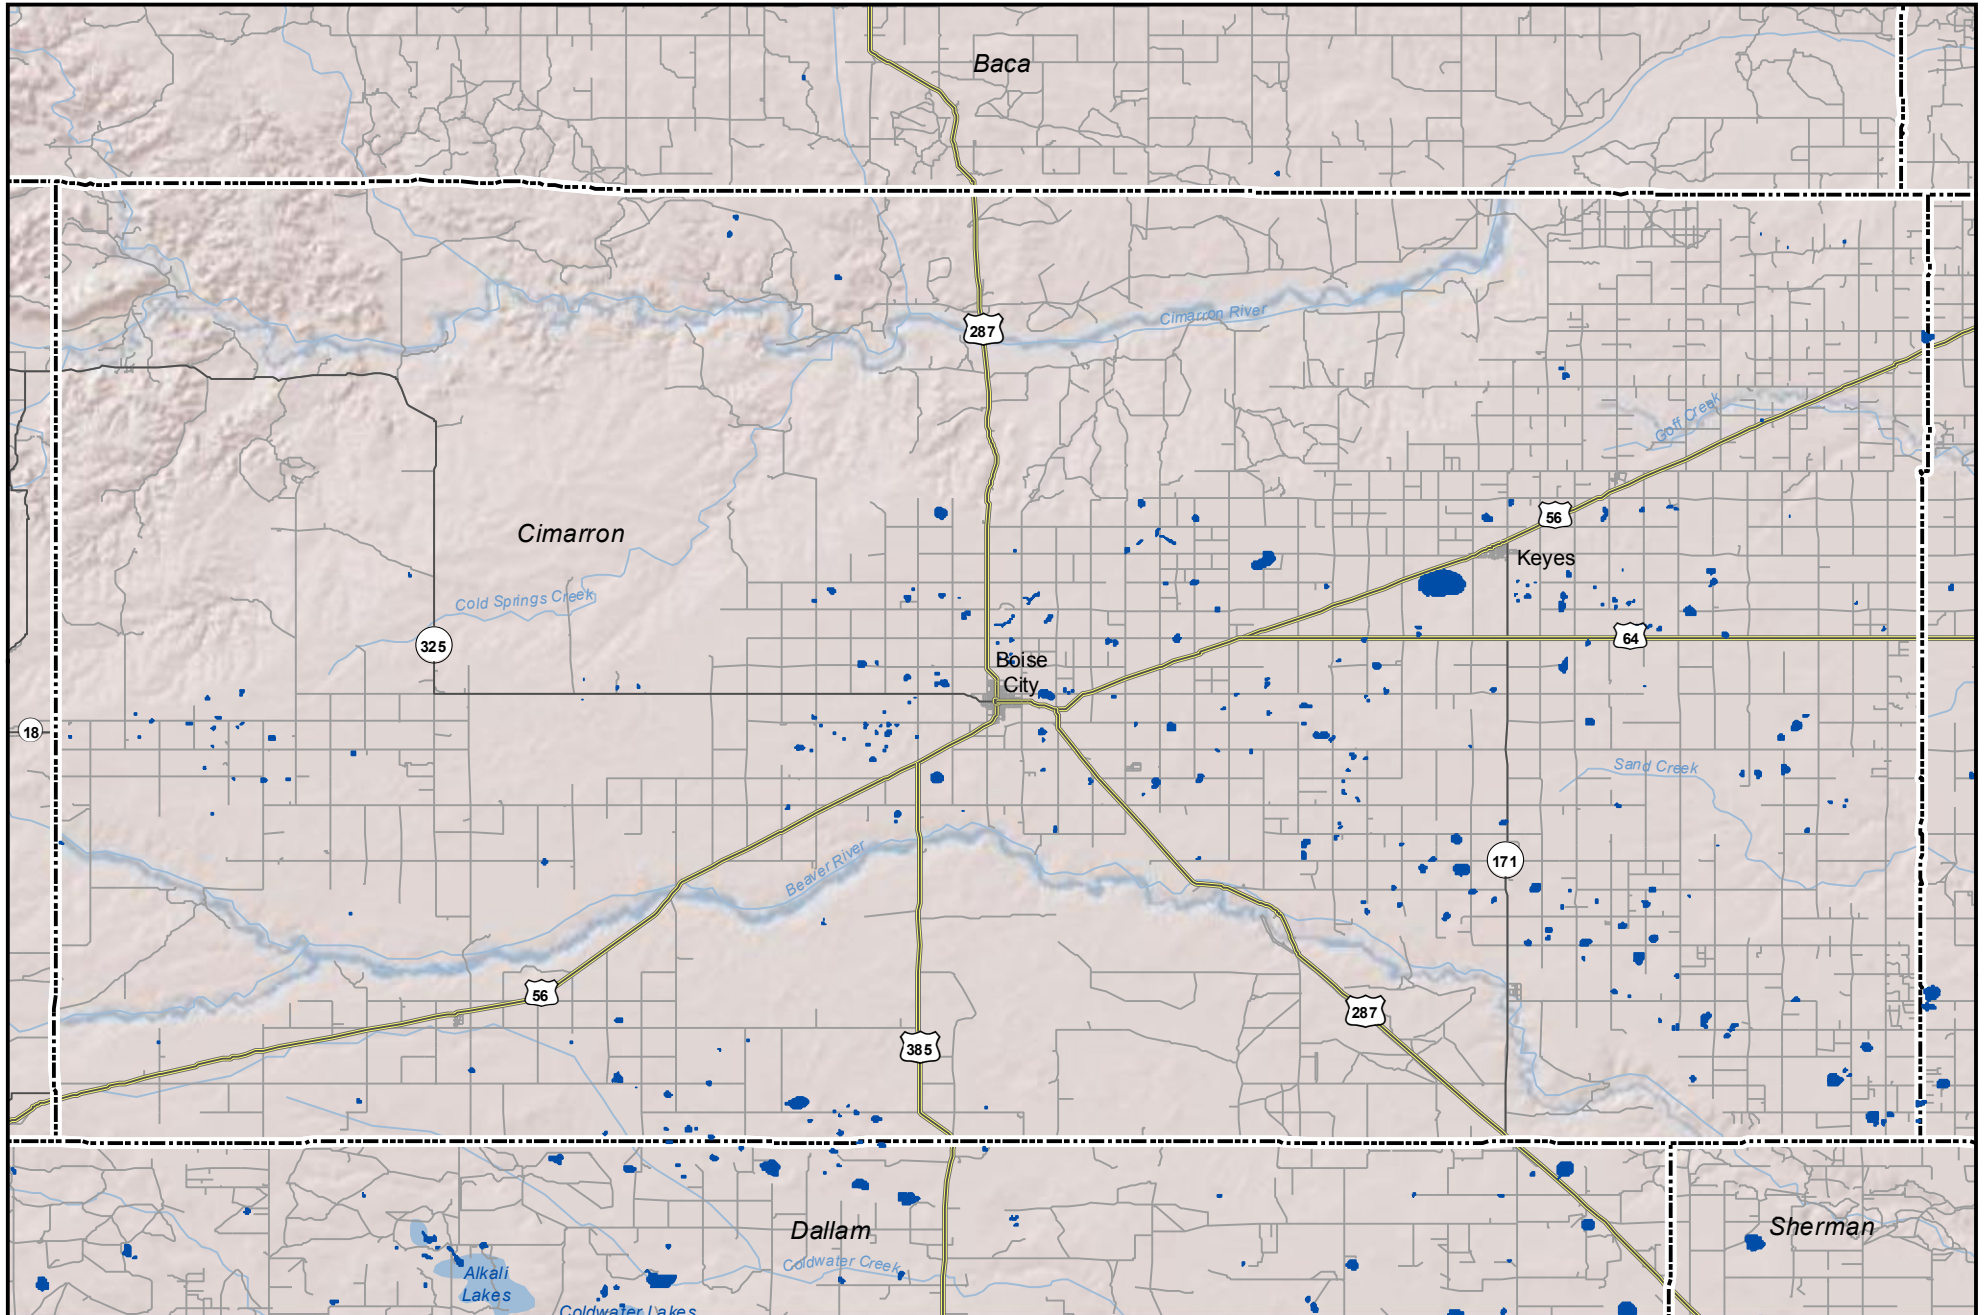

Probable Playas in Cimarron County, Oklahoma

Legend

Playa

Other Water Body

Roads

0 3.5 7
Miles