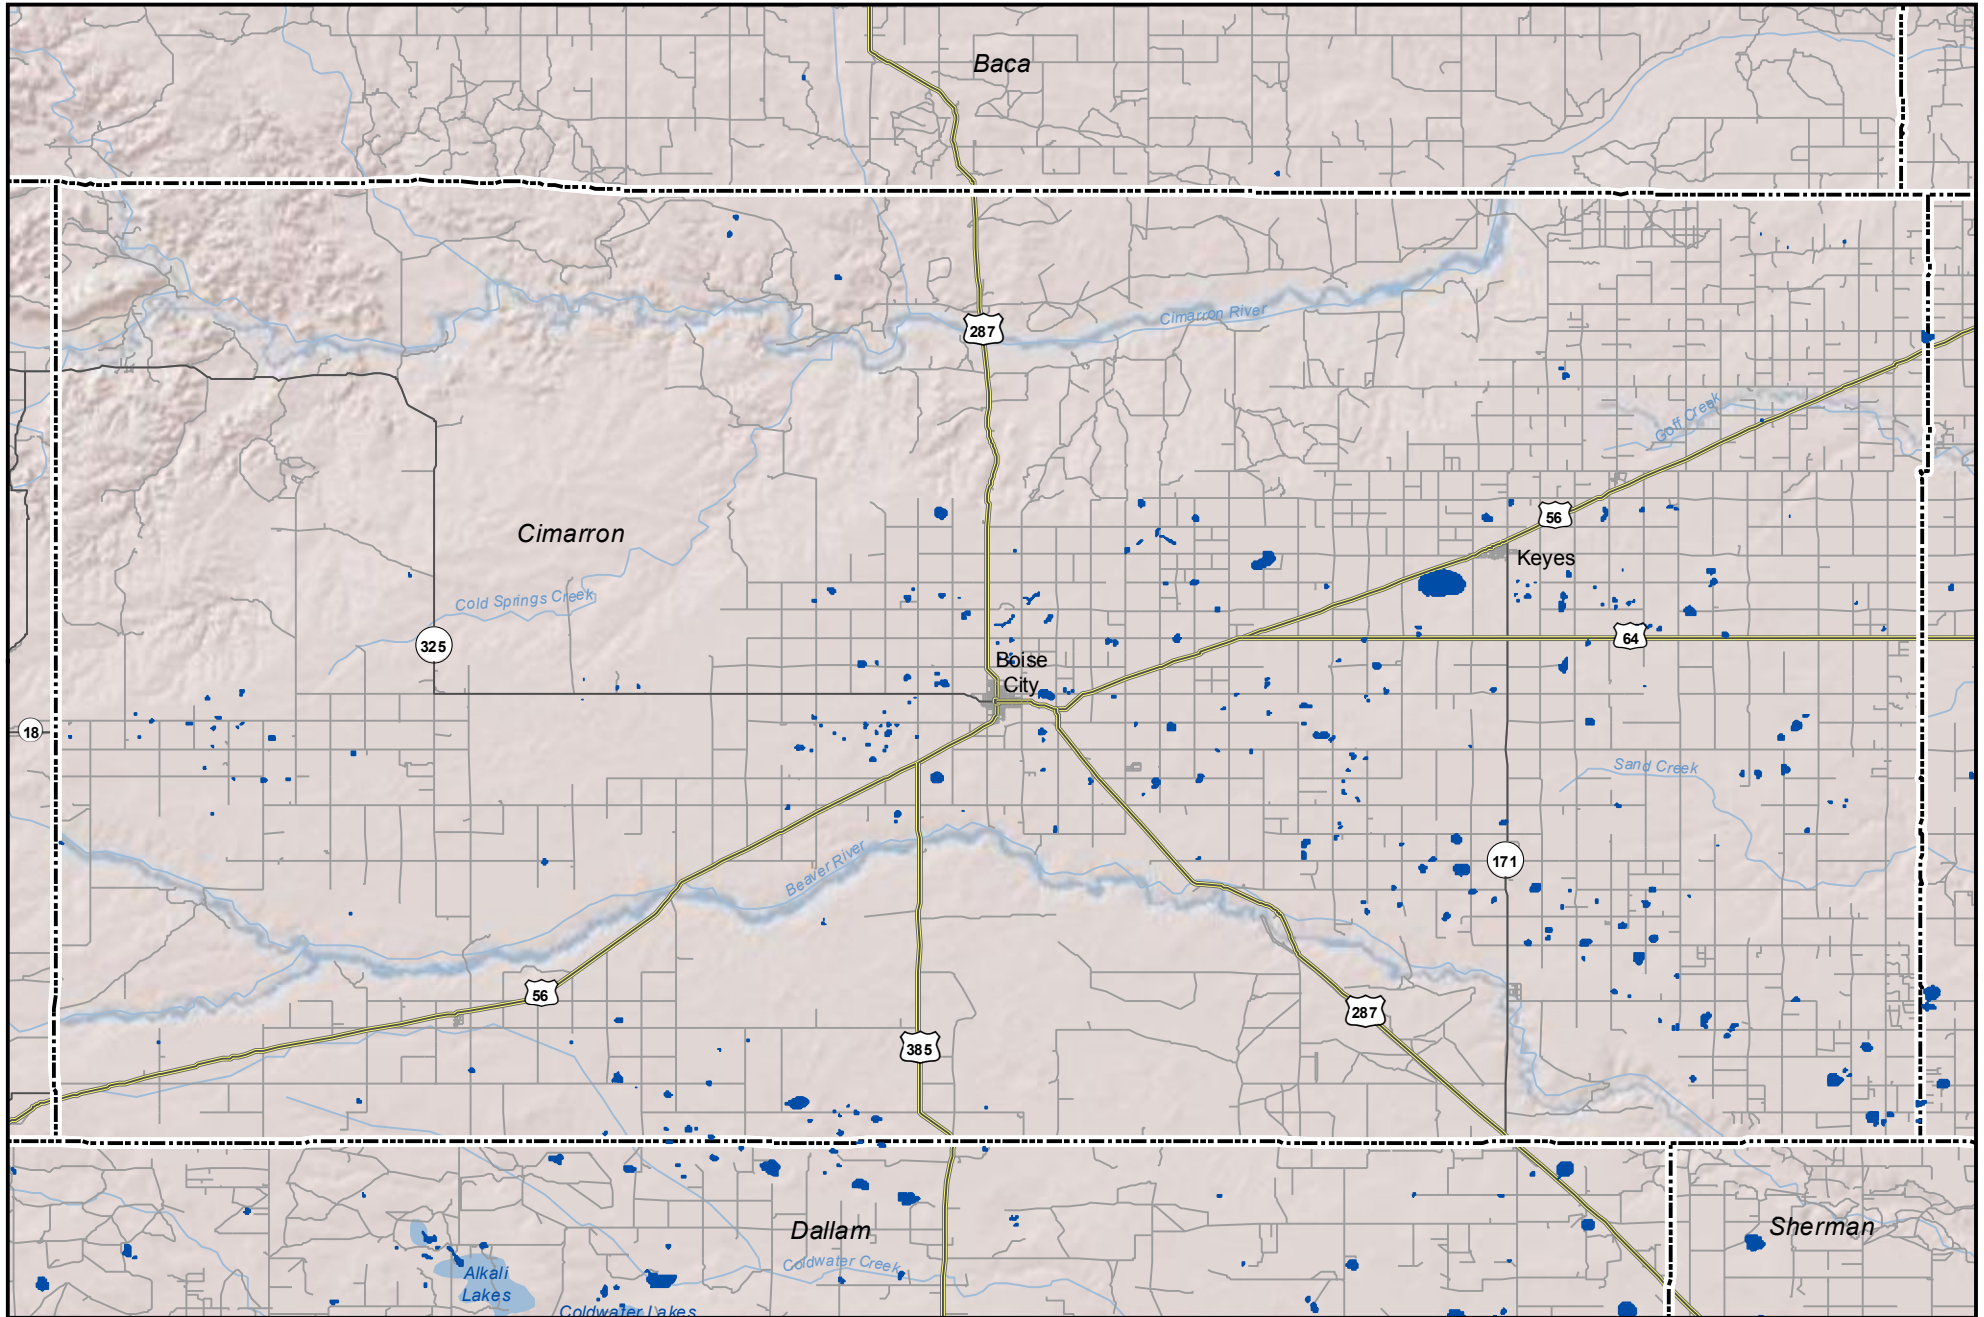

Probable Playas in Cimarron County, Oklahoma

Legend

Playa

Other Water Body

Roads

0 3.5 7
Miles