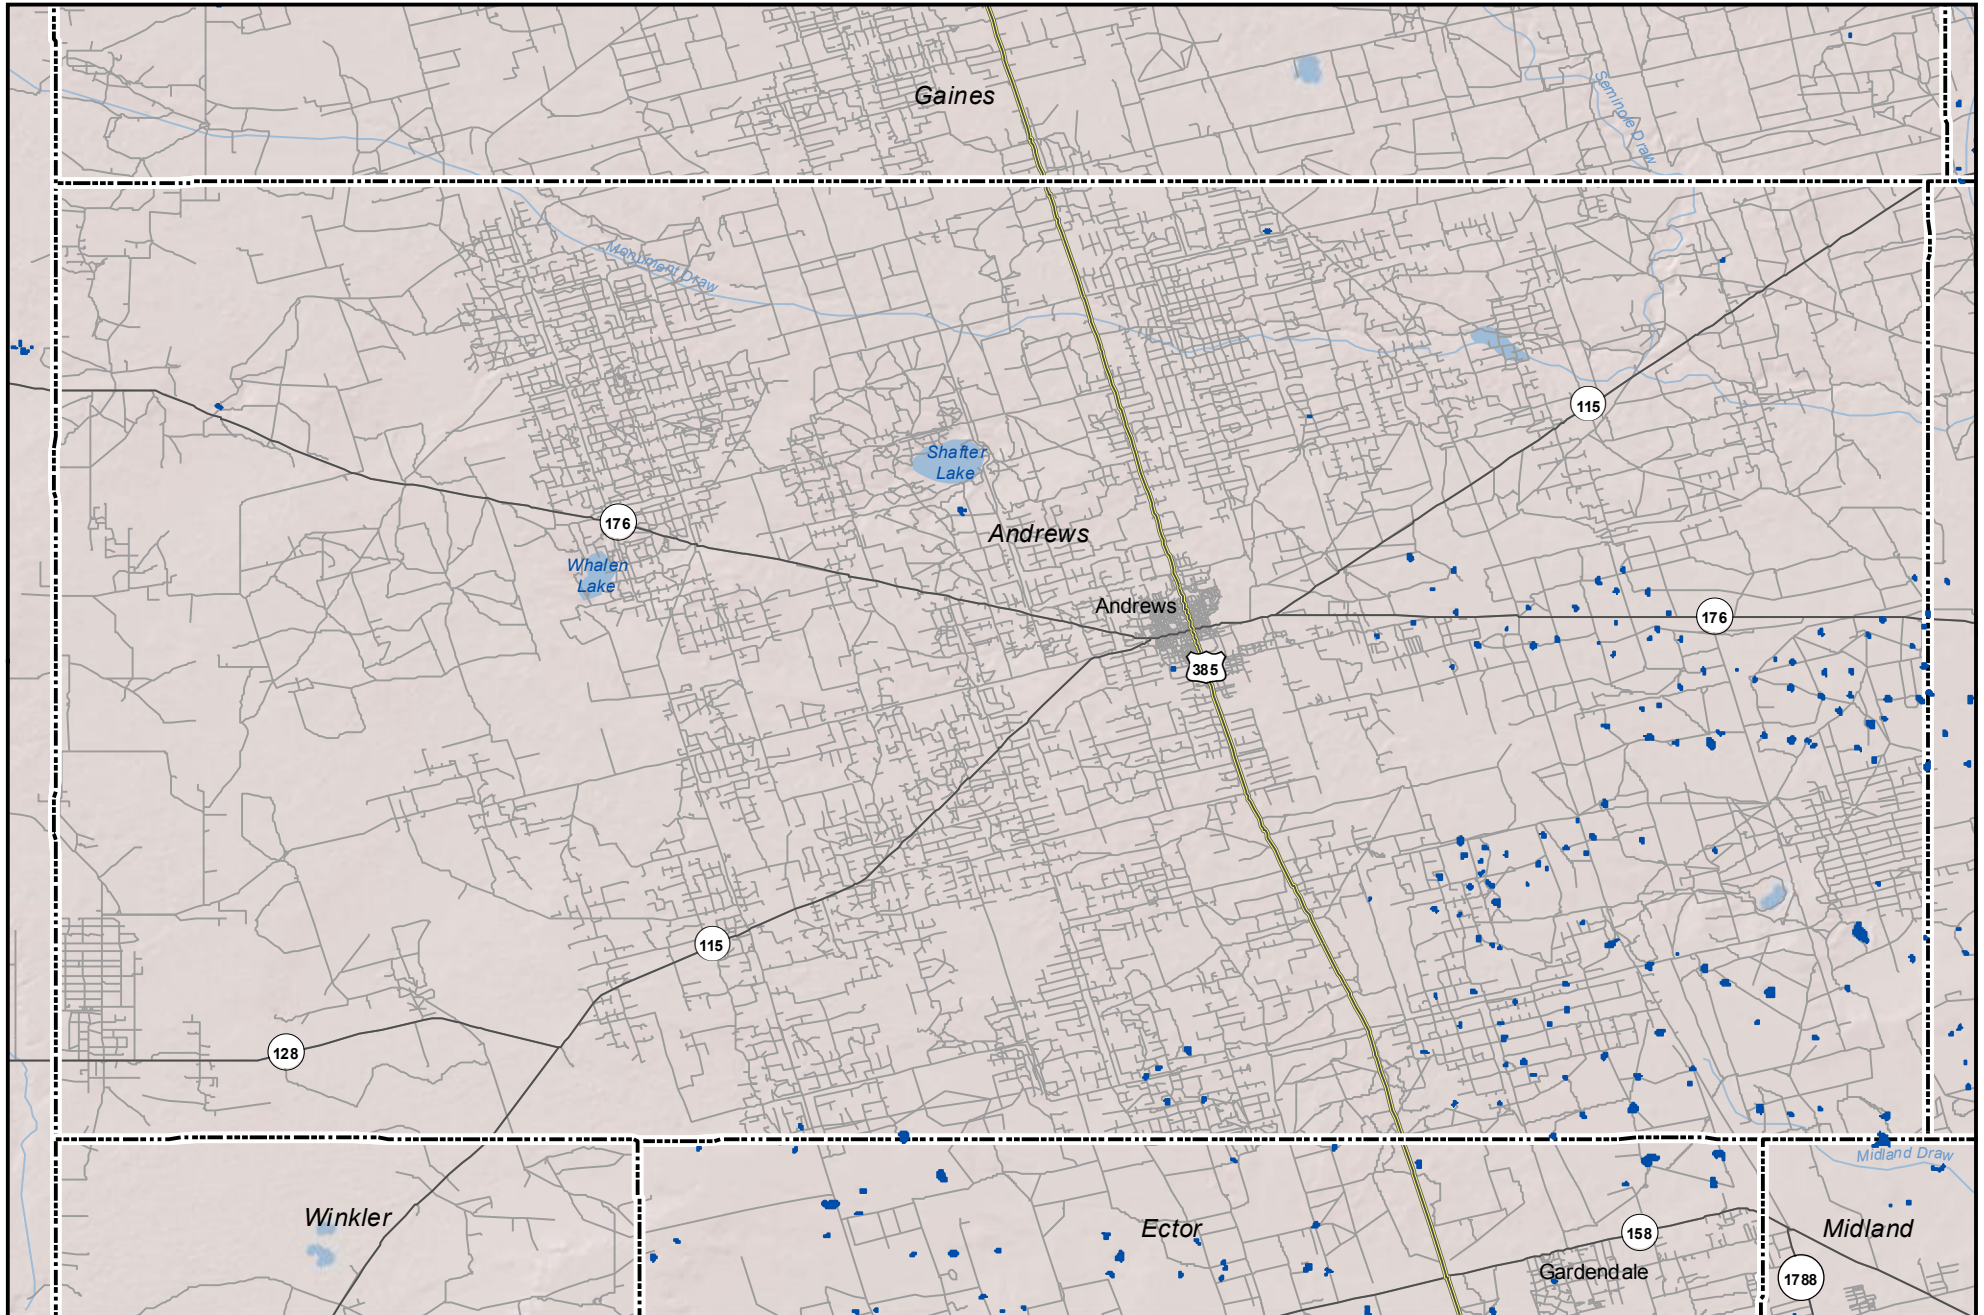

Probable Playas in Andrews County, Texas

Legend

Playa

Other Water Body

Roads

0 3 6
Miles