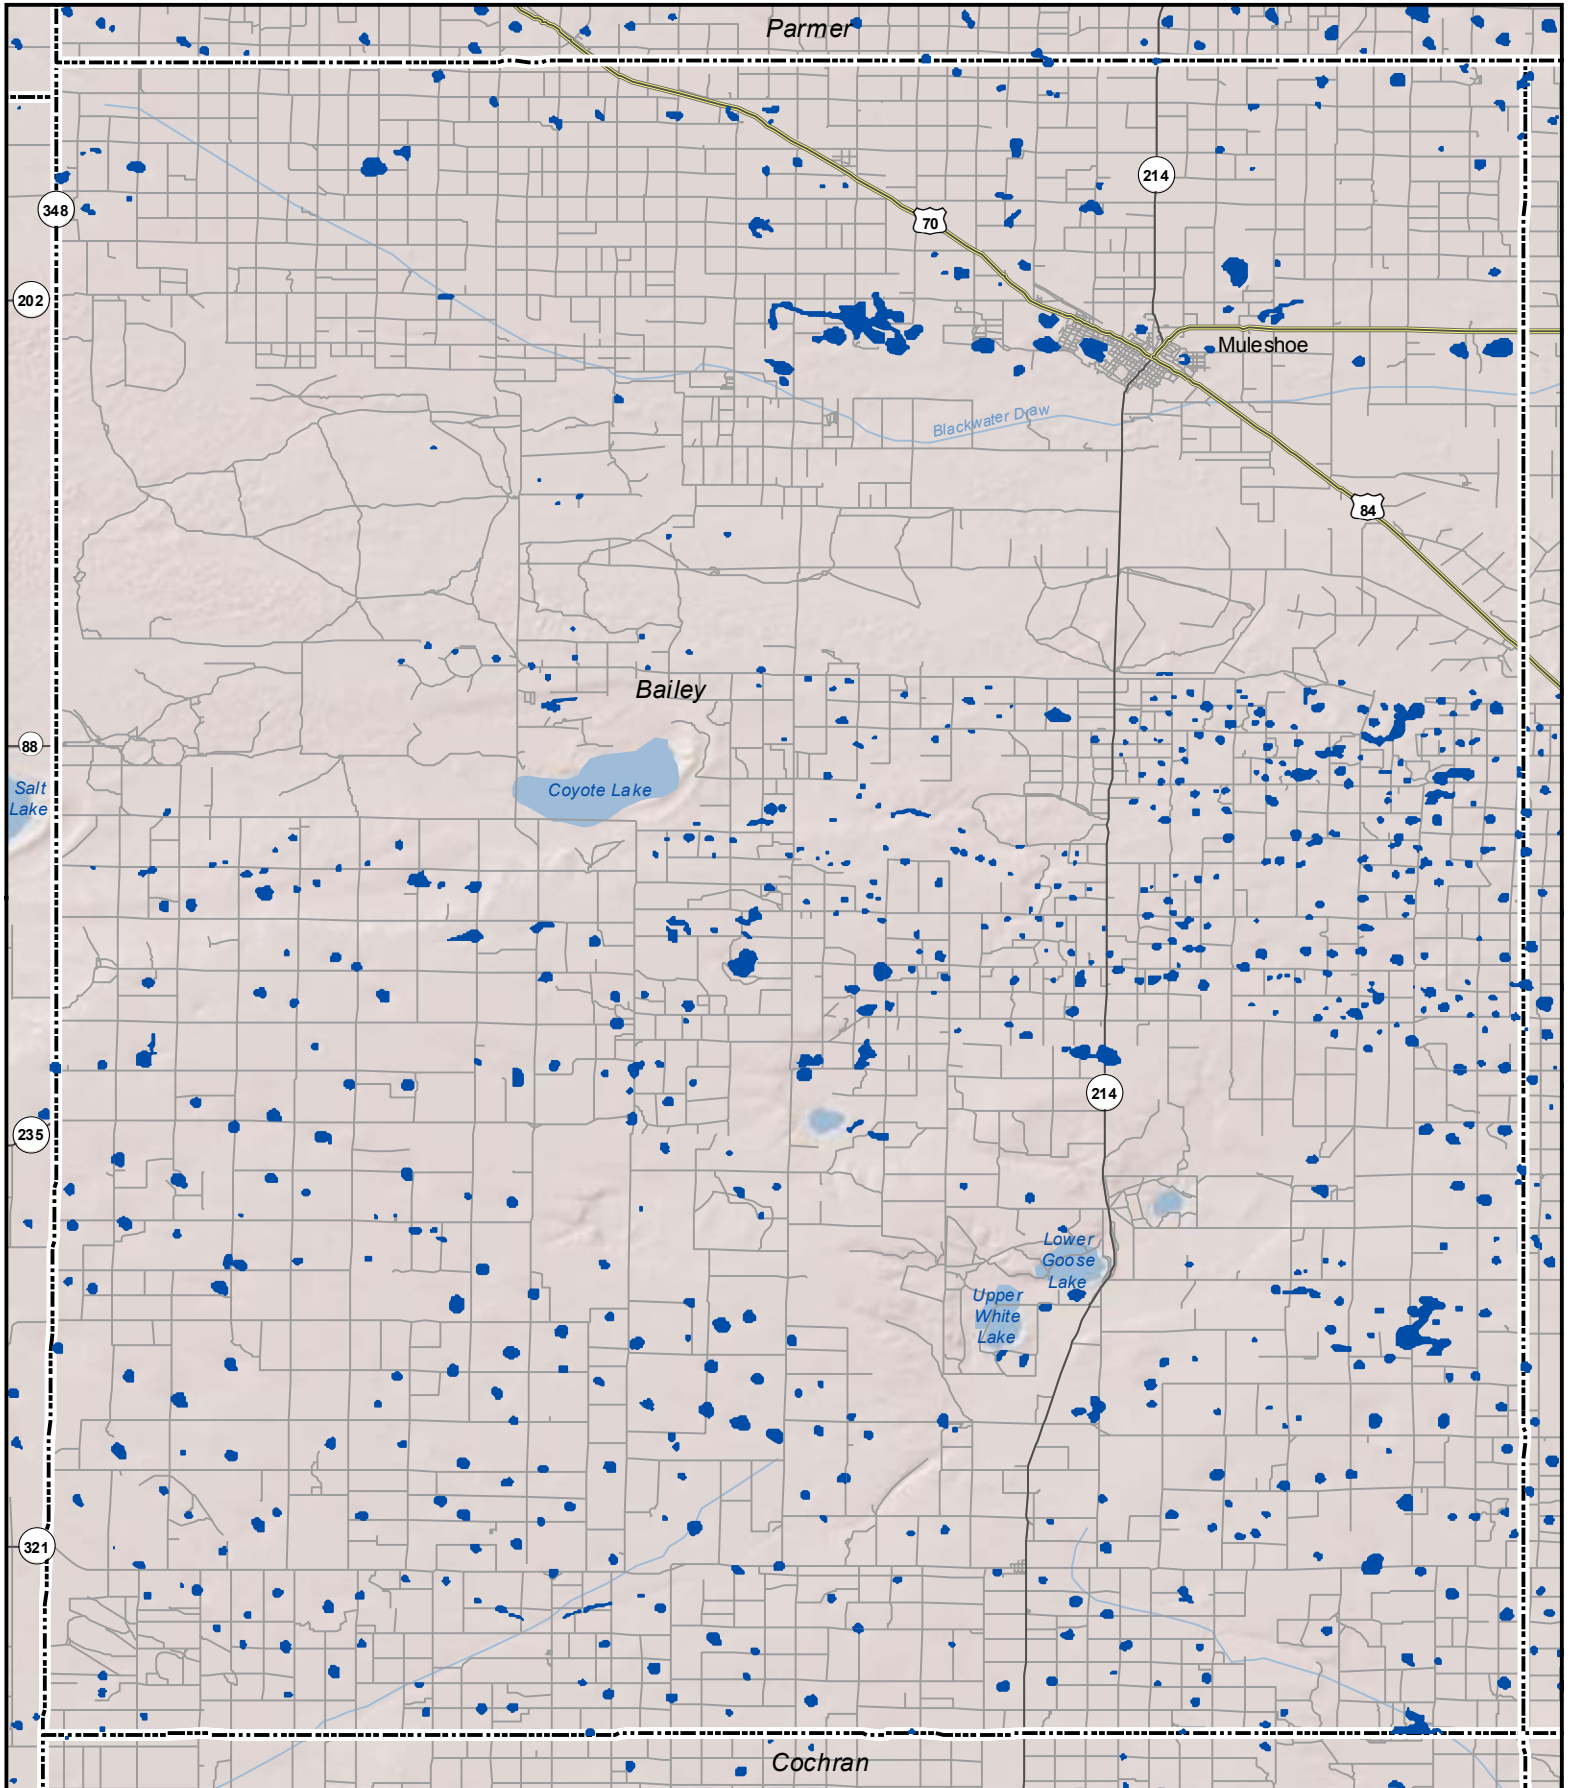

Probable Playas in Bailey County, Texas

Legend  Playa  Other Water Body  Roads