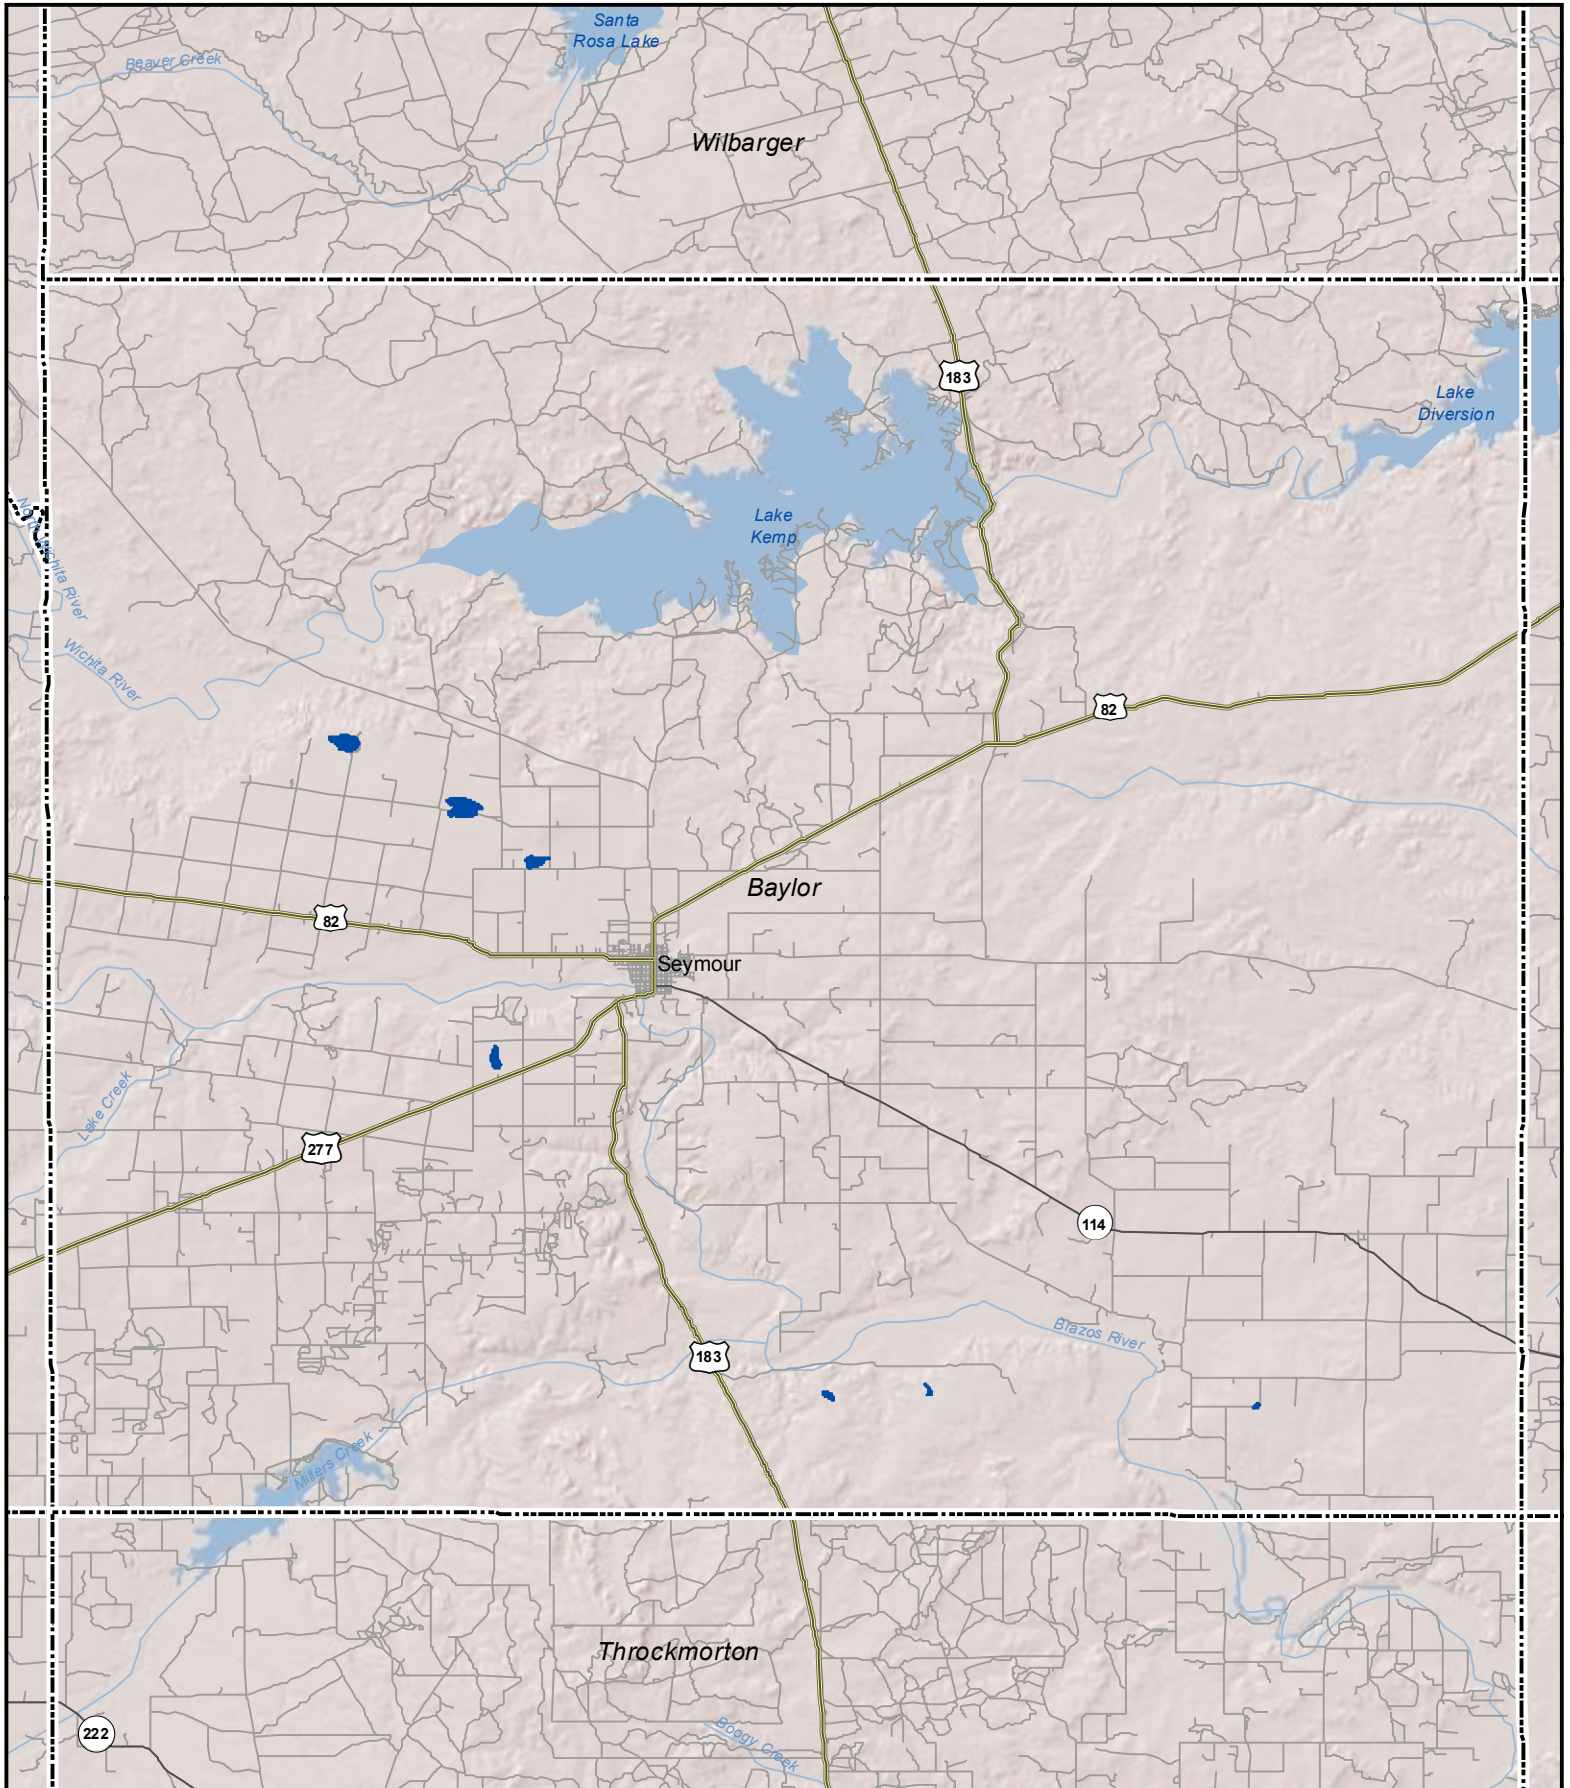

Probable Playas in Baylor County, Texas

Legend  Playa  Other Water Body  Roads