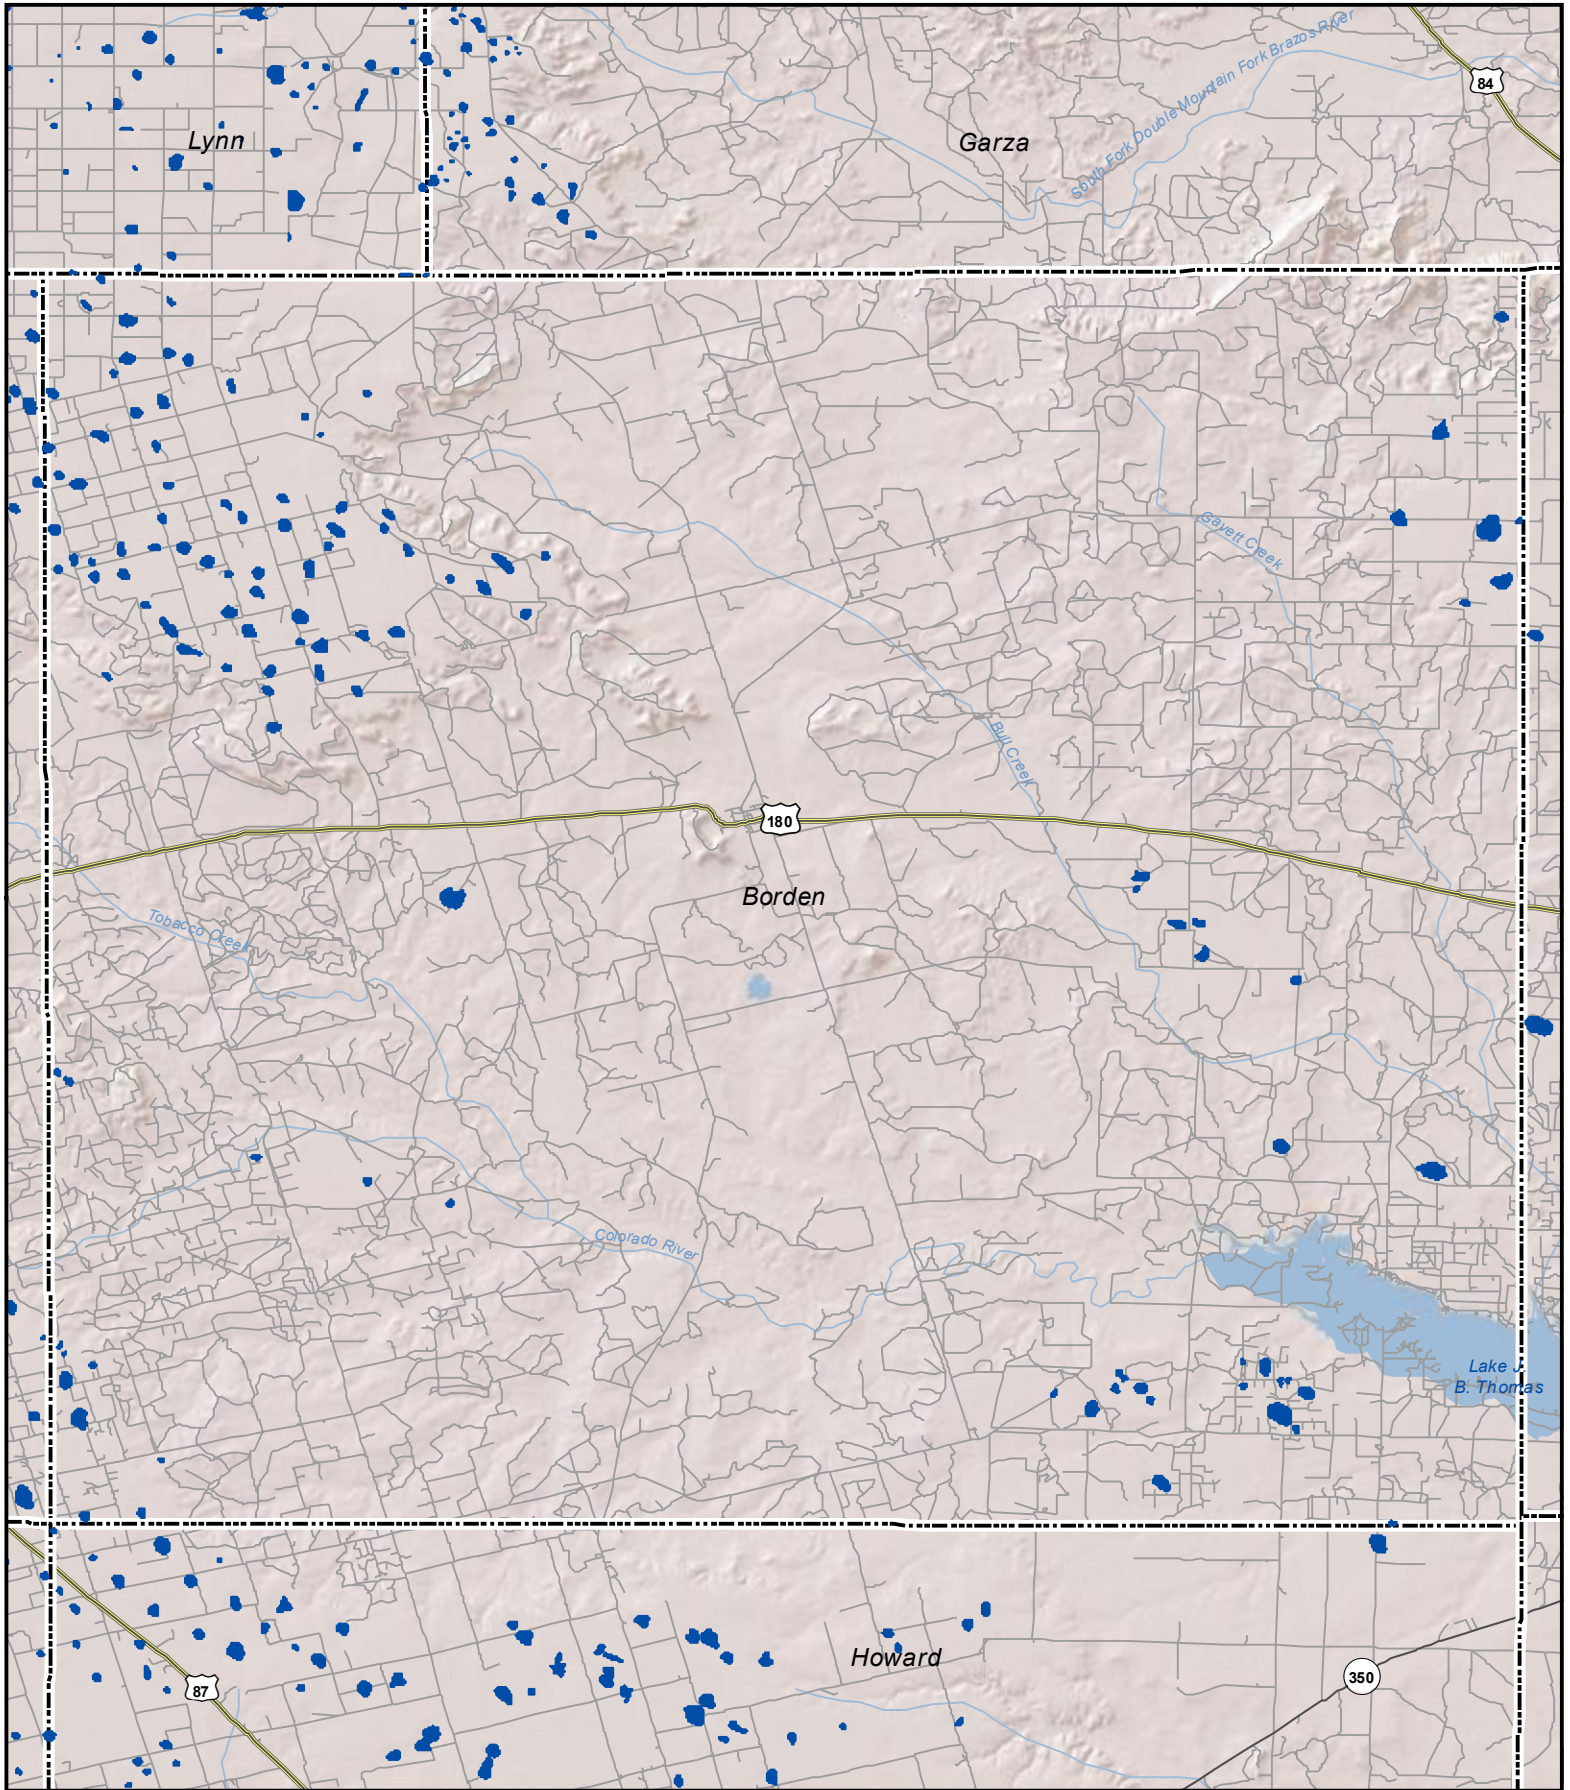

# Probable Playas in Borden County, Texas

**Legend**

-  Playa
-  Other Water Body
-  Roads

**N**

0 3.75 7.5 Miles