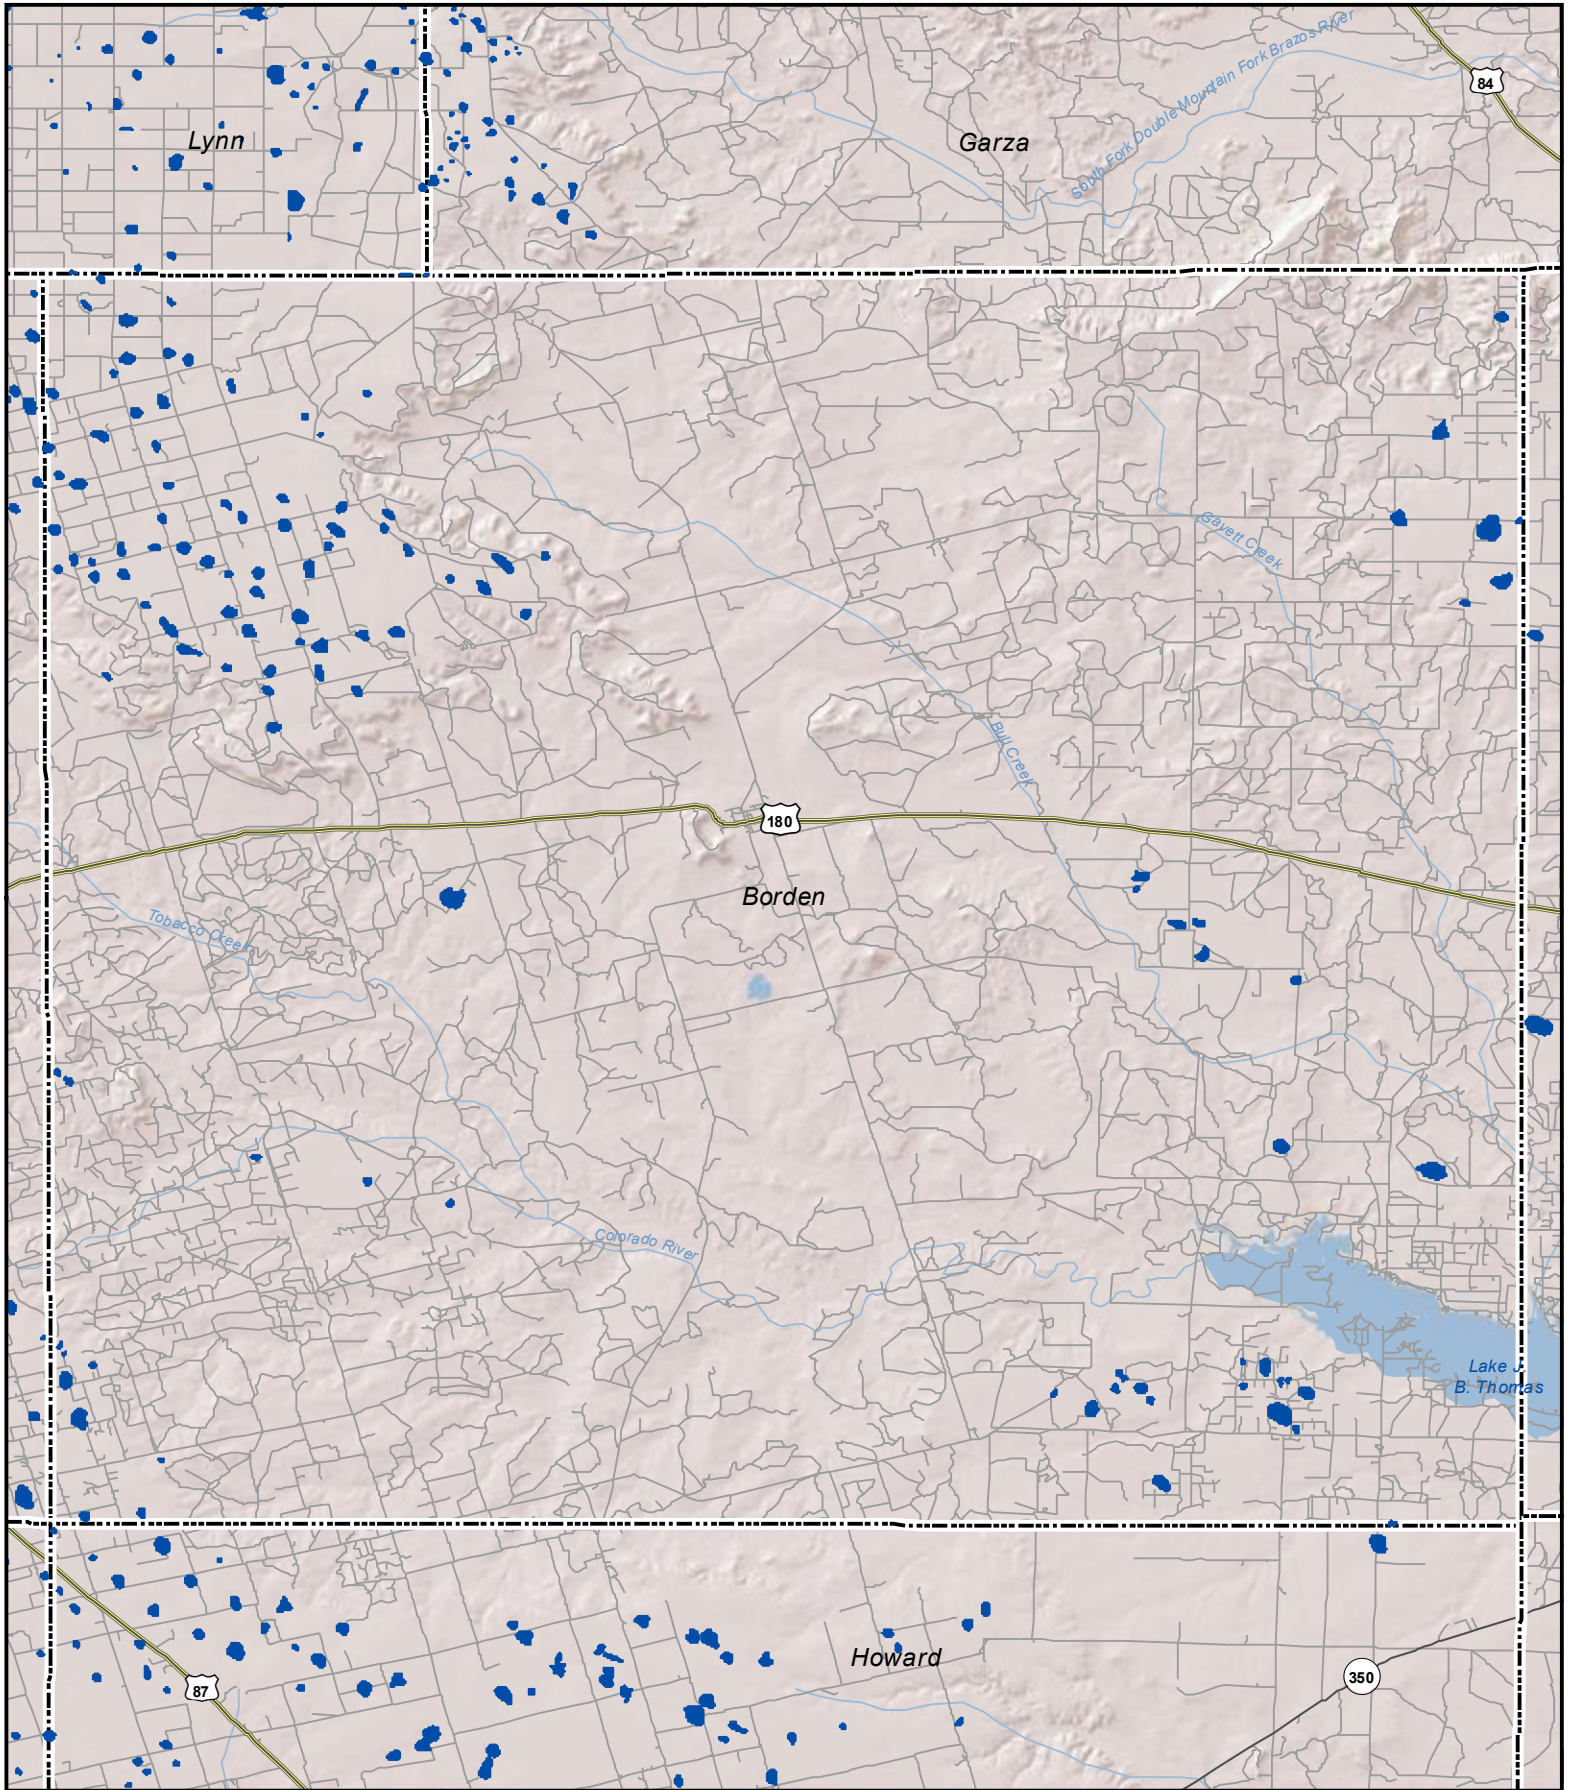

Probable Playas in Borden County, Texas

Legend

-  Playa
-  Other Water Body
-  Roads

0 3.75 7.5 Miles