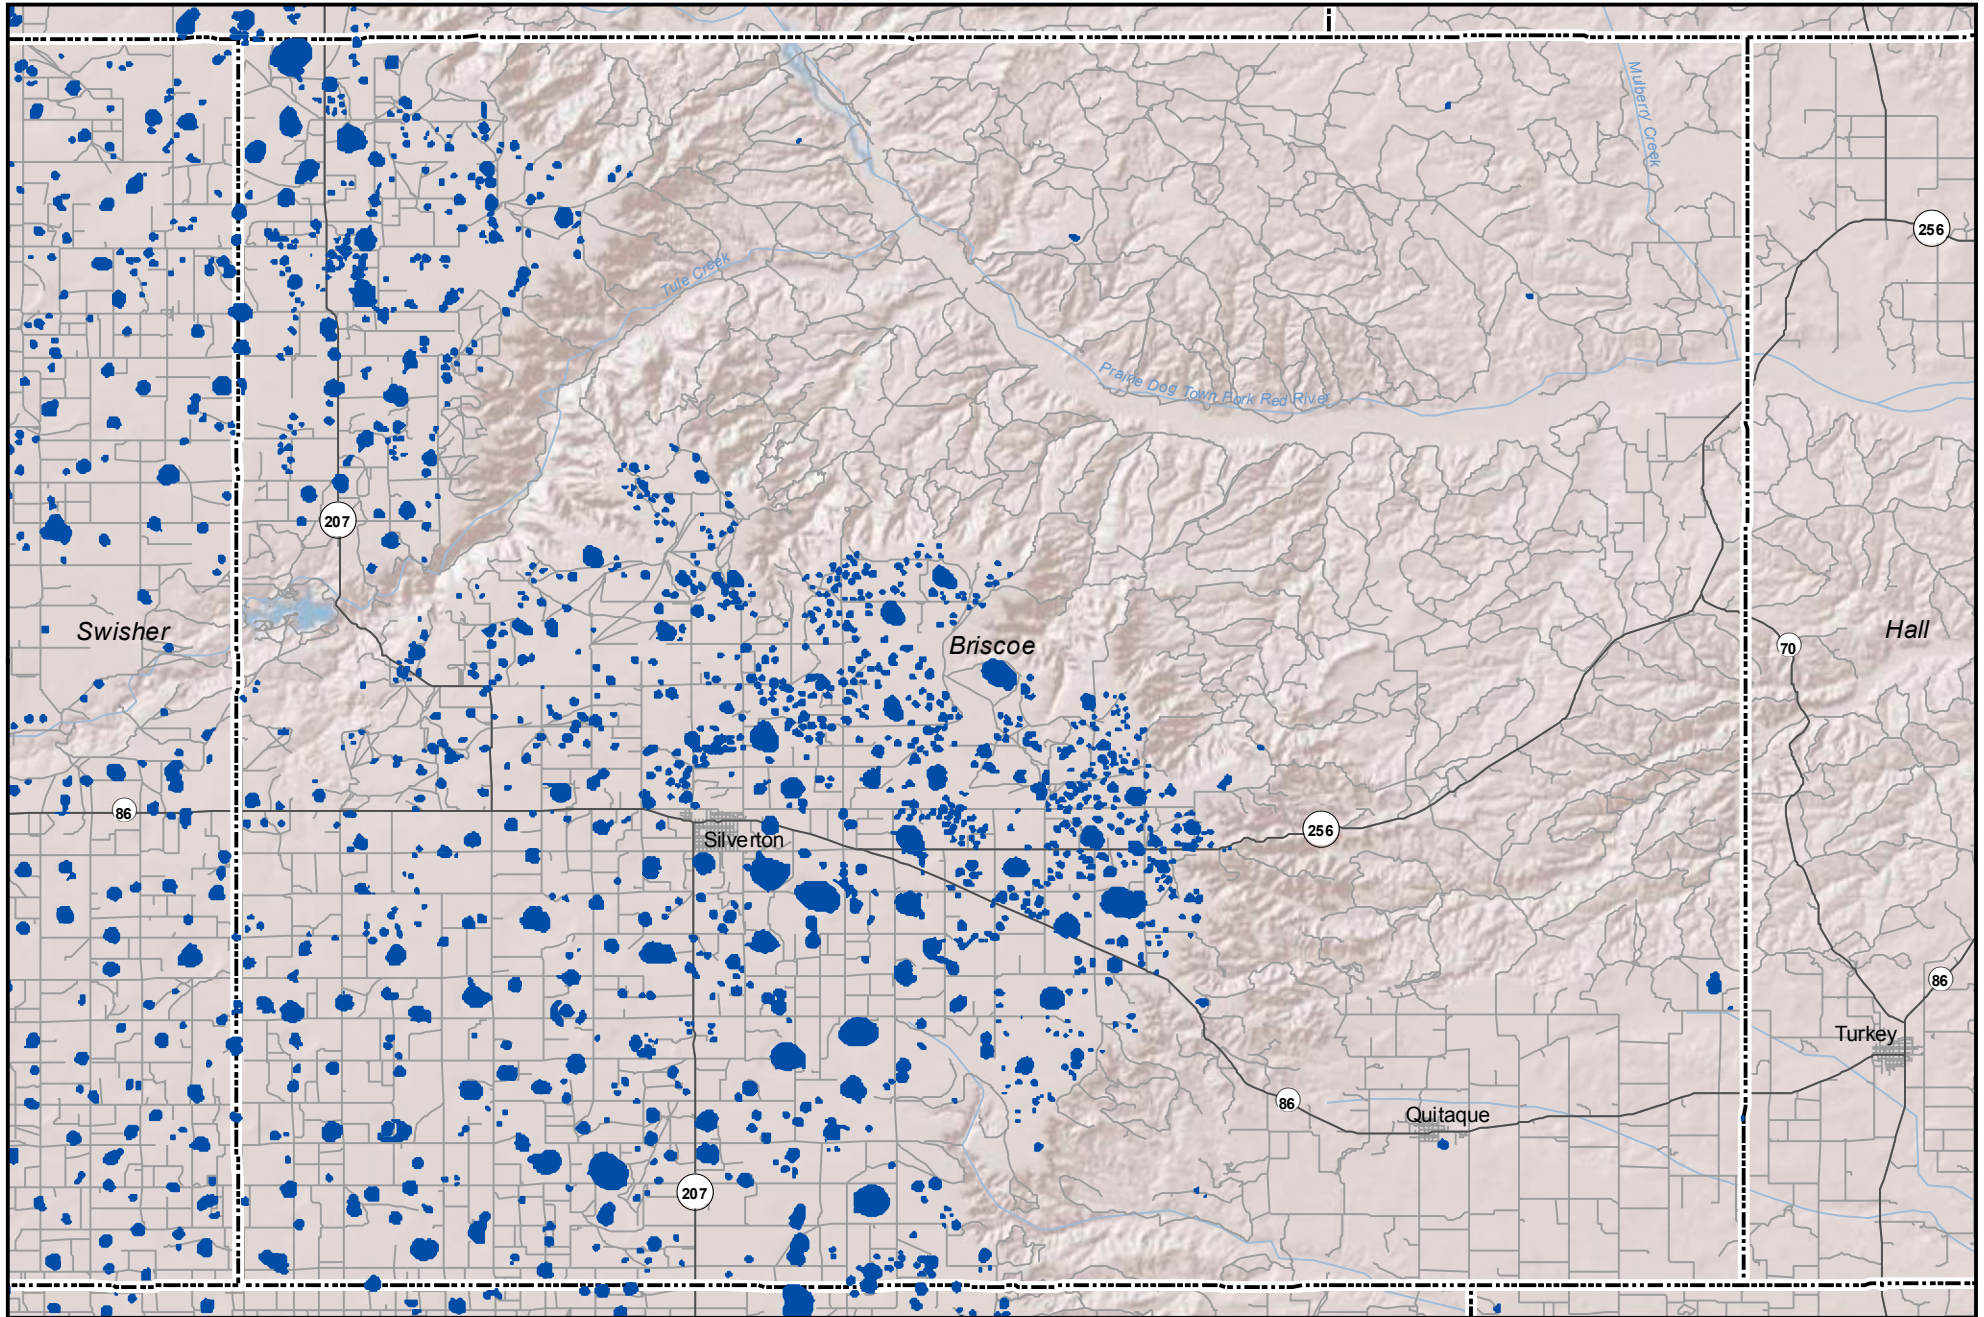

Probable Playas in Briscoe County, Texas

Legend

-  Playa
-  Other Water Body
-  Roads

0 2.5 5 Miles