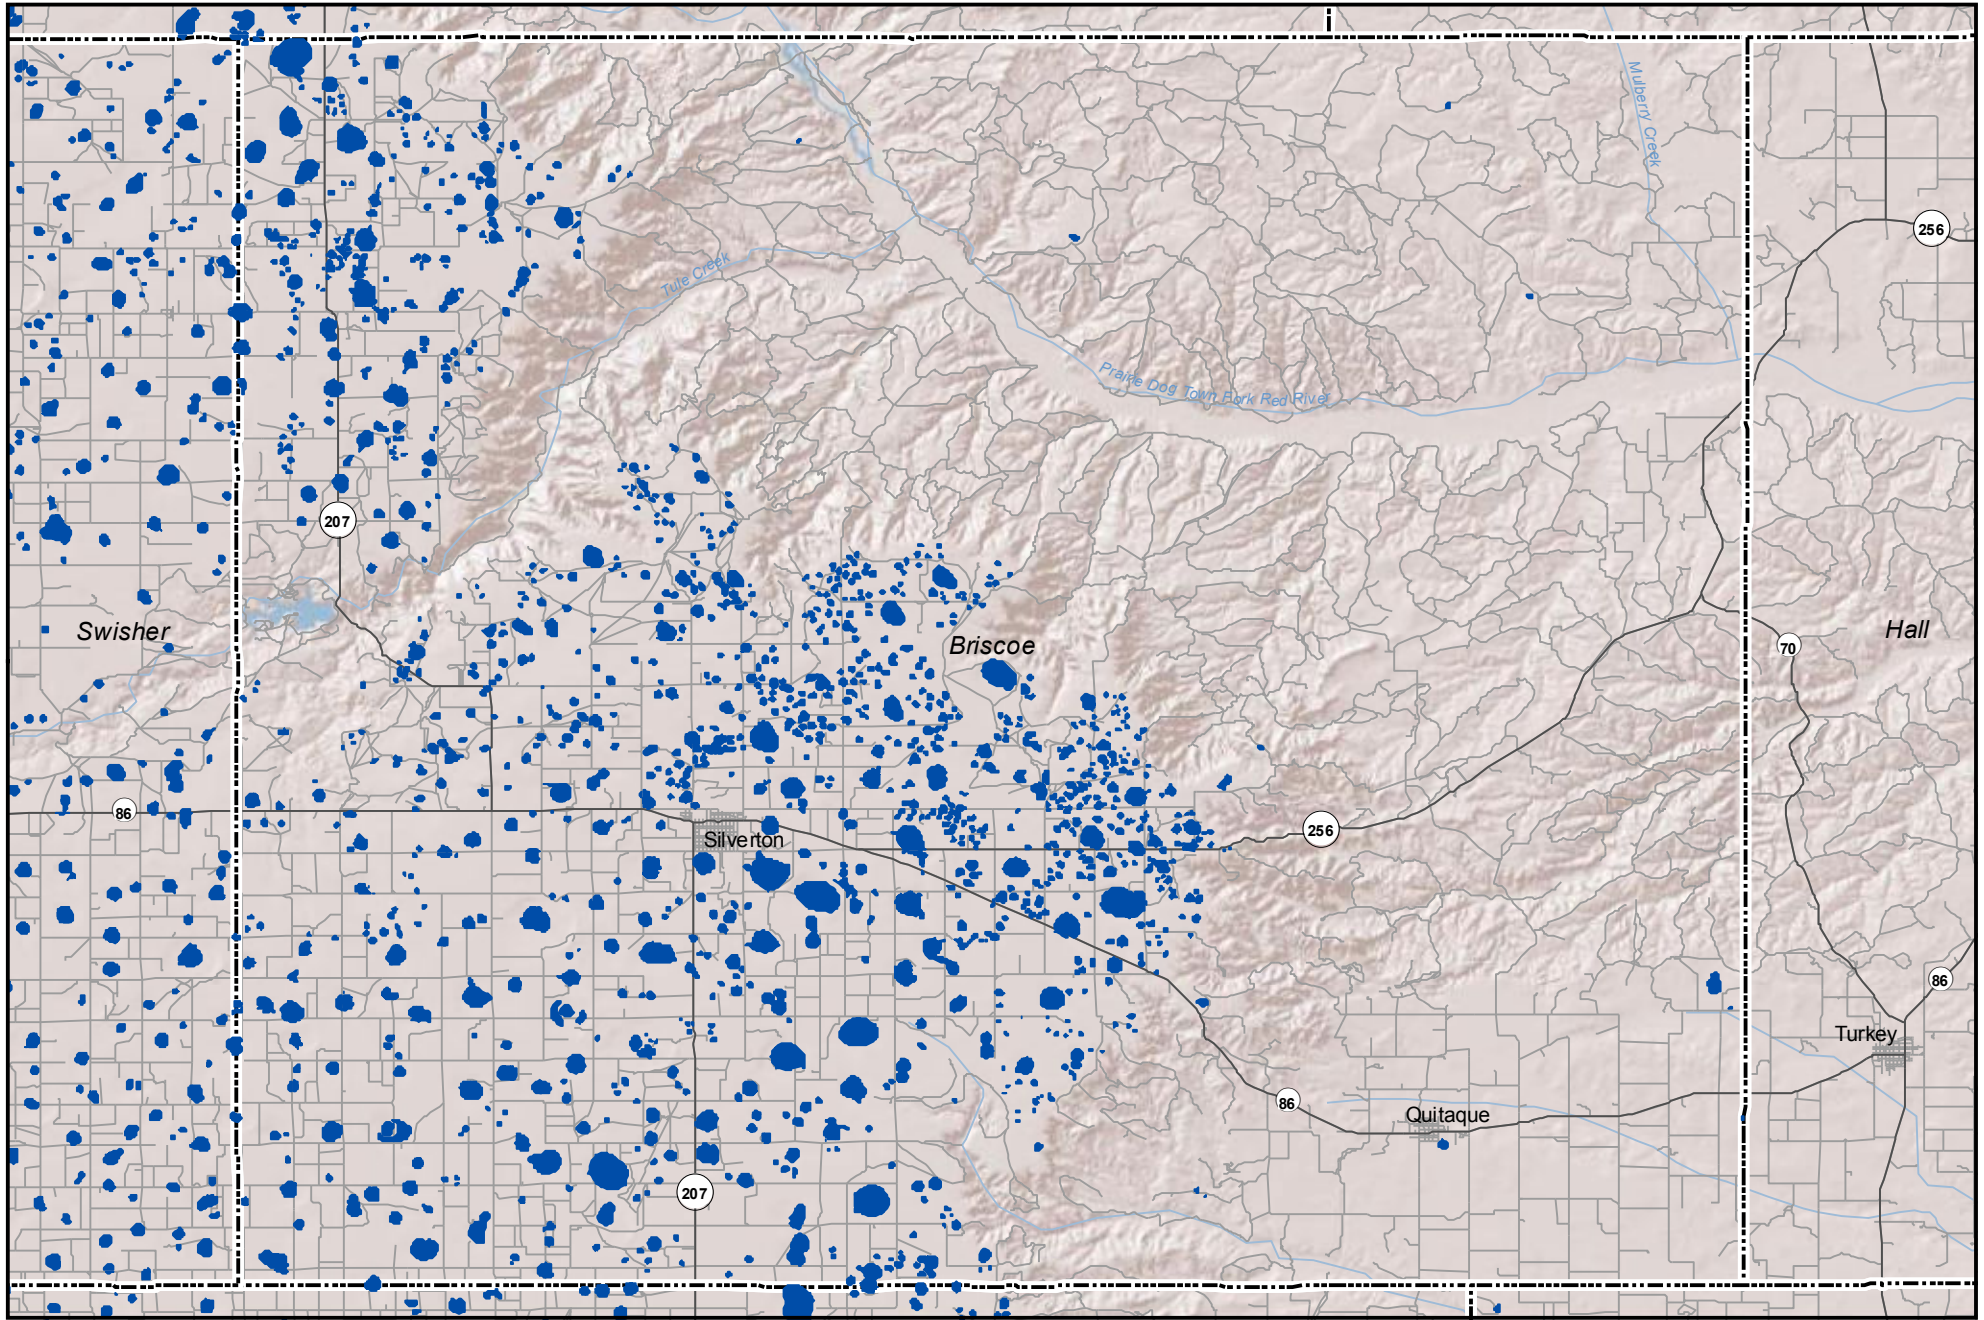

# Probable Playas in Briscoe County, Texas

## Legend

-  Playa
-  Other Water Body
-  Roads

0 2.5 5 Miles