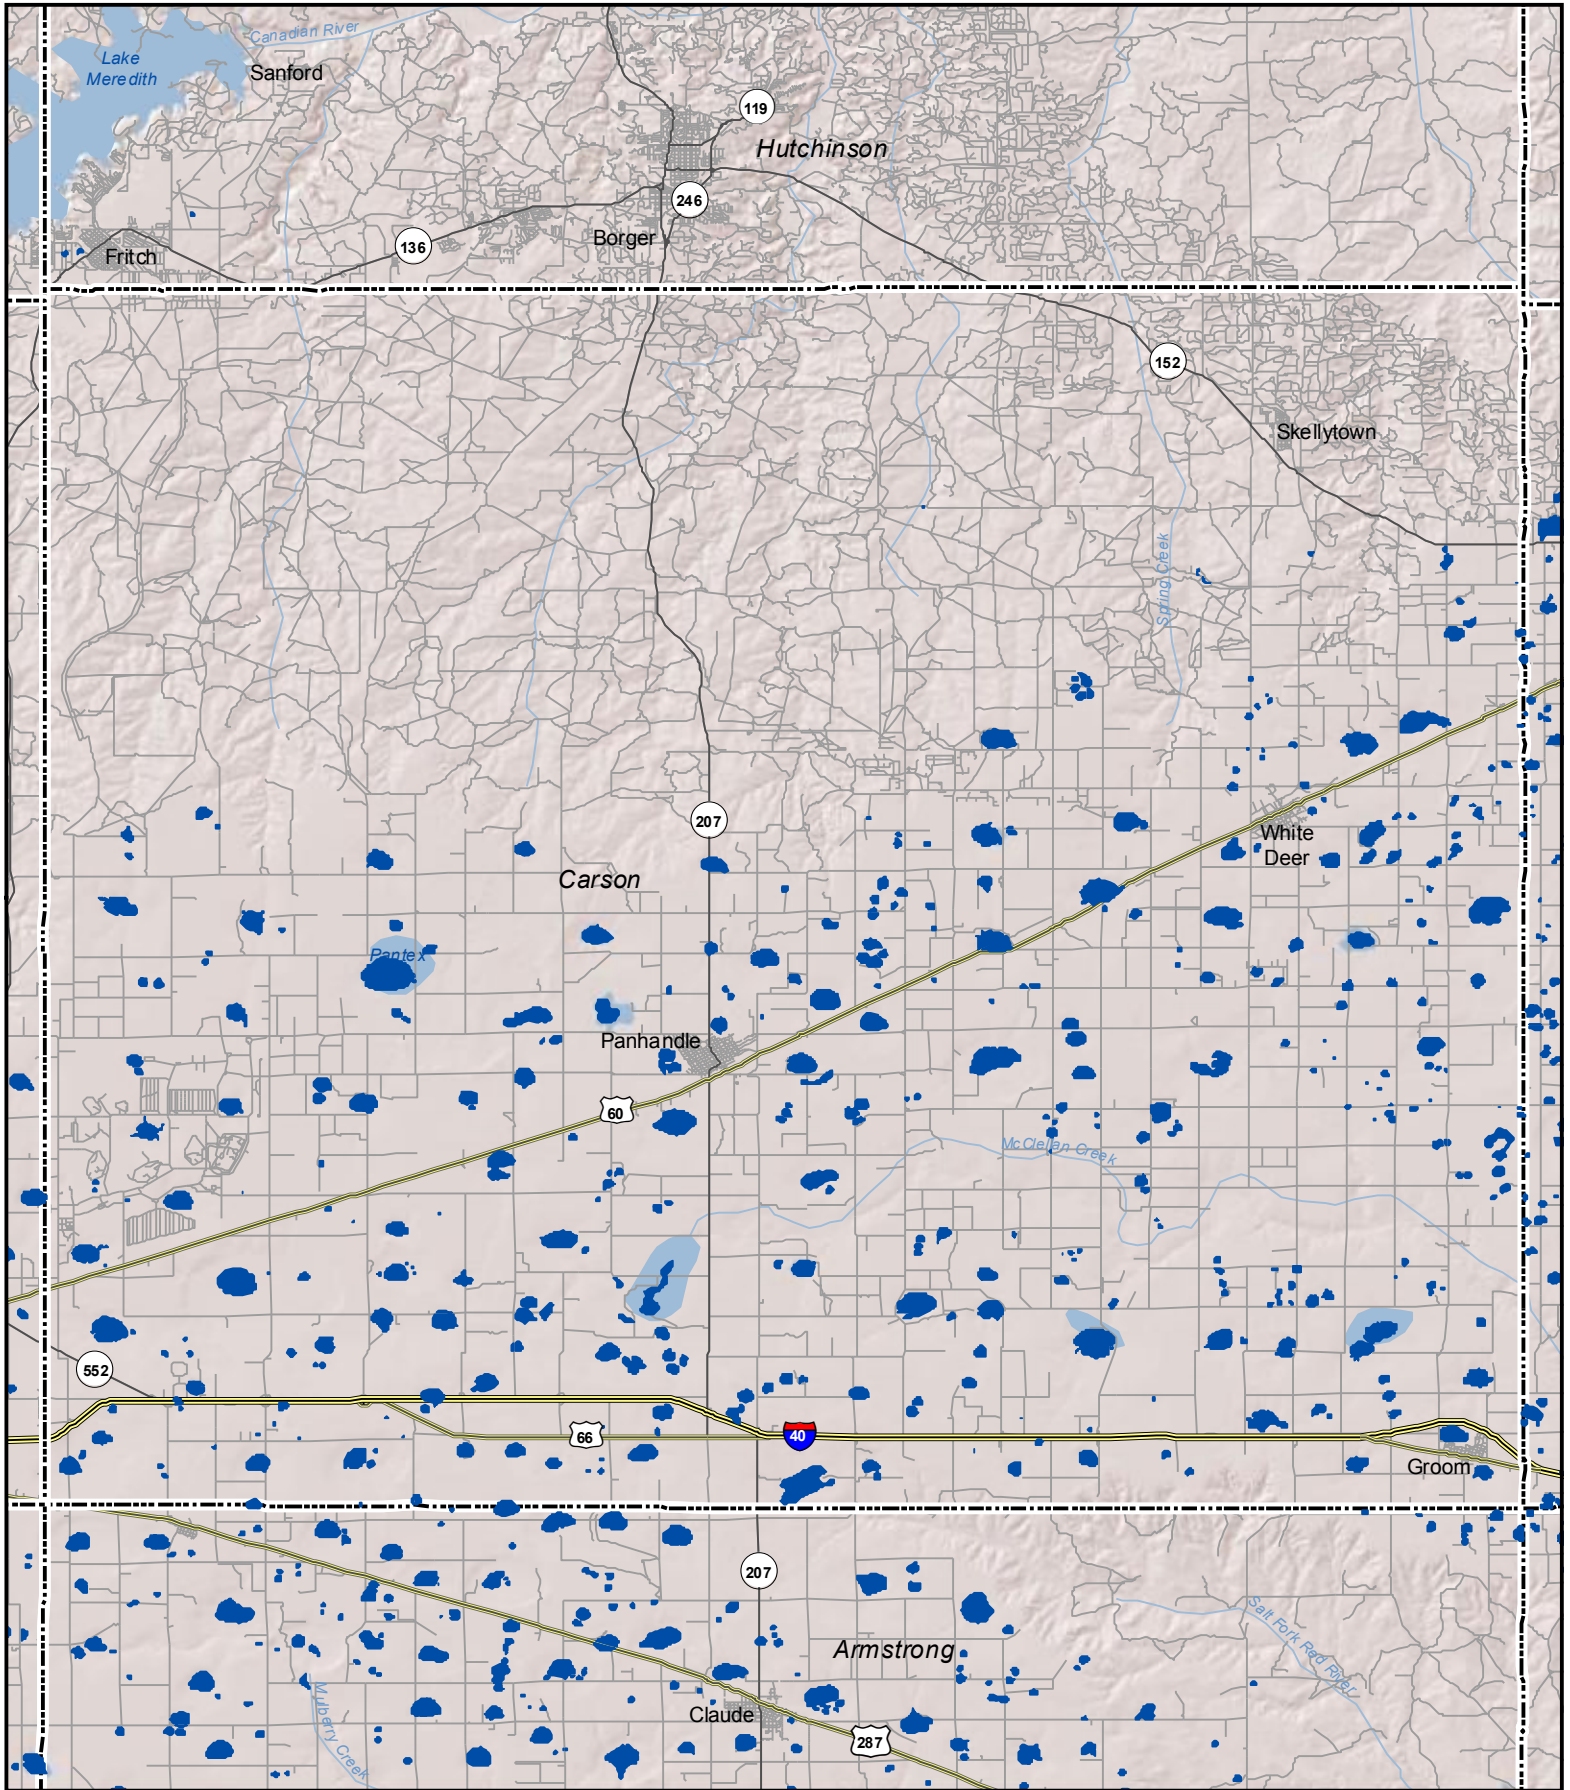

# Probable Playas in Carson County, Texas

**Legend**  Playa  Other Water Body  Roads

N  0 3.75 7.5 Miles 