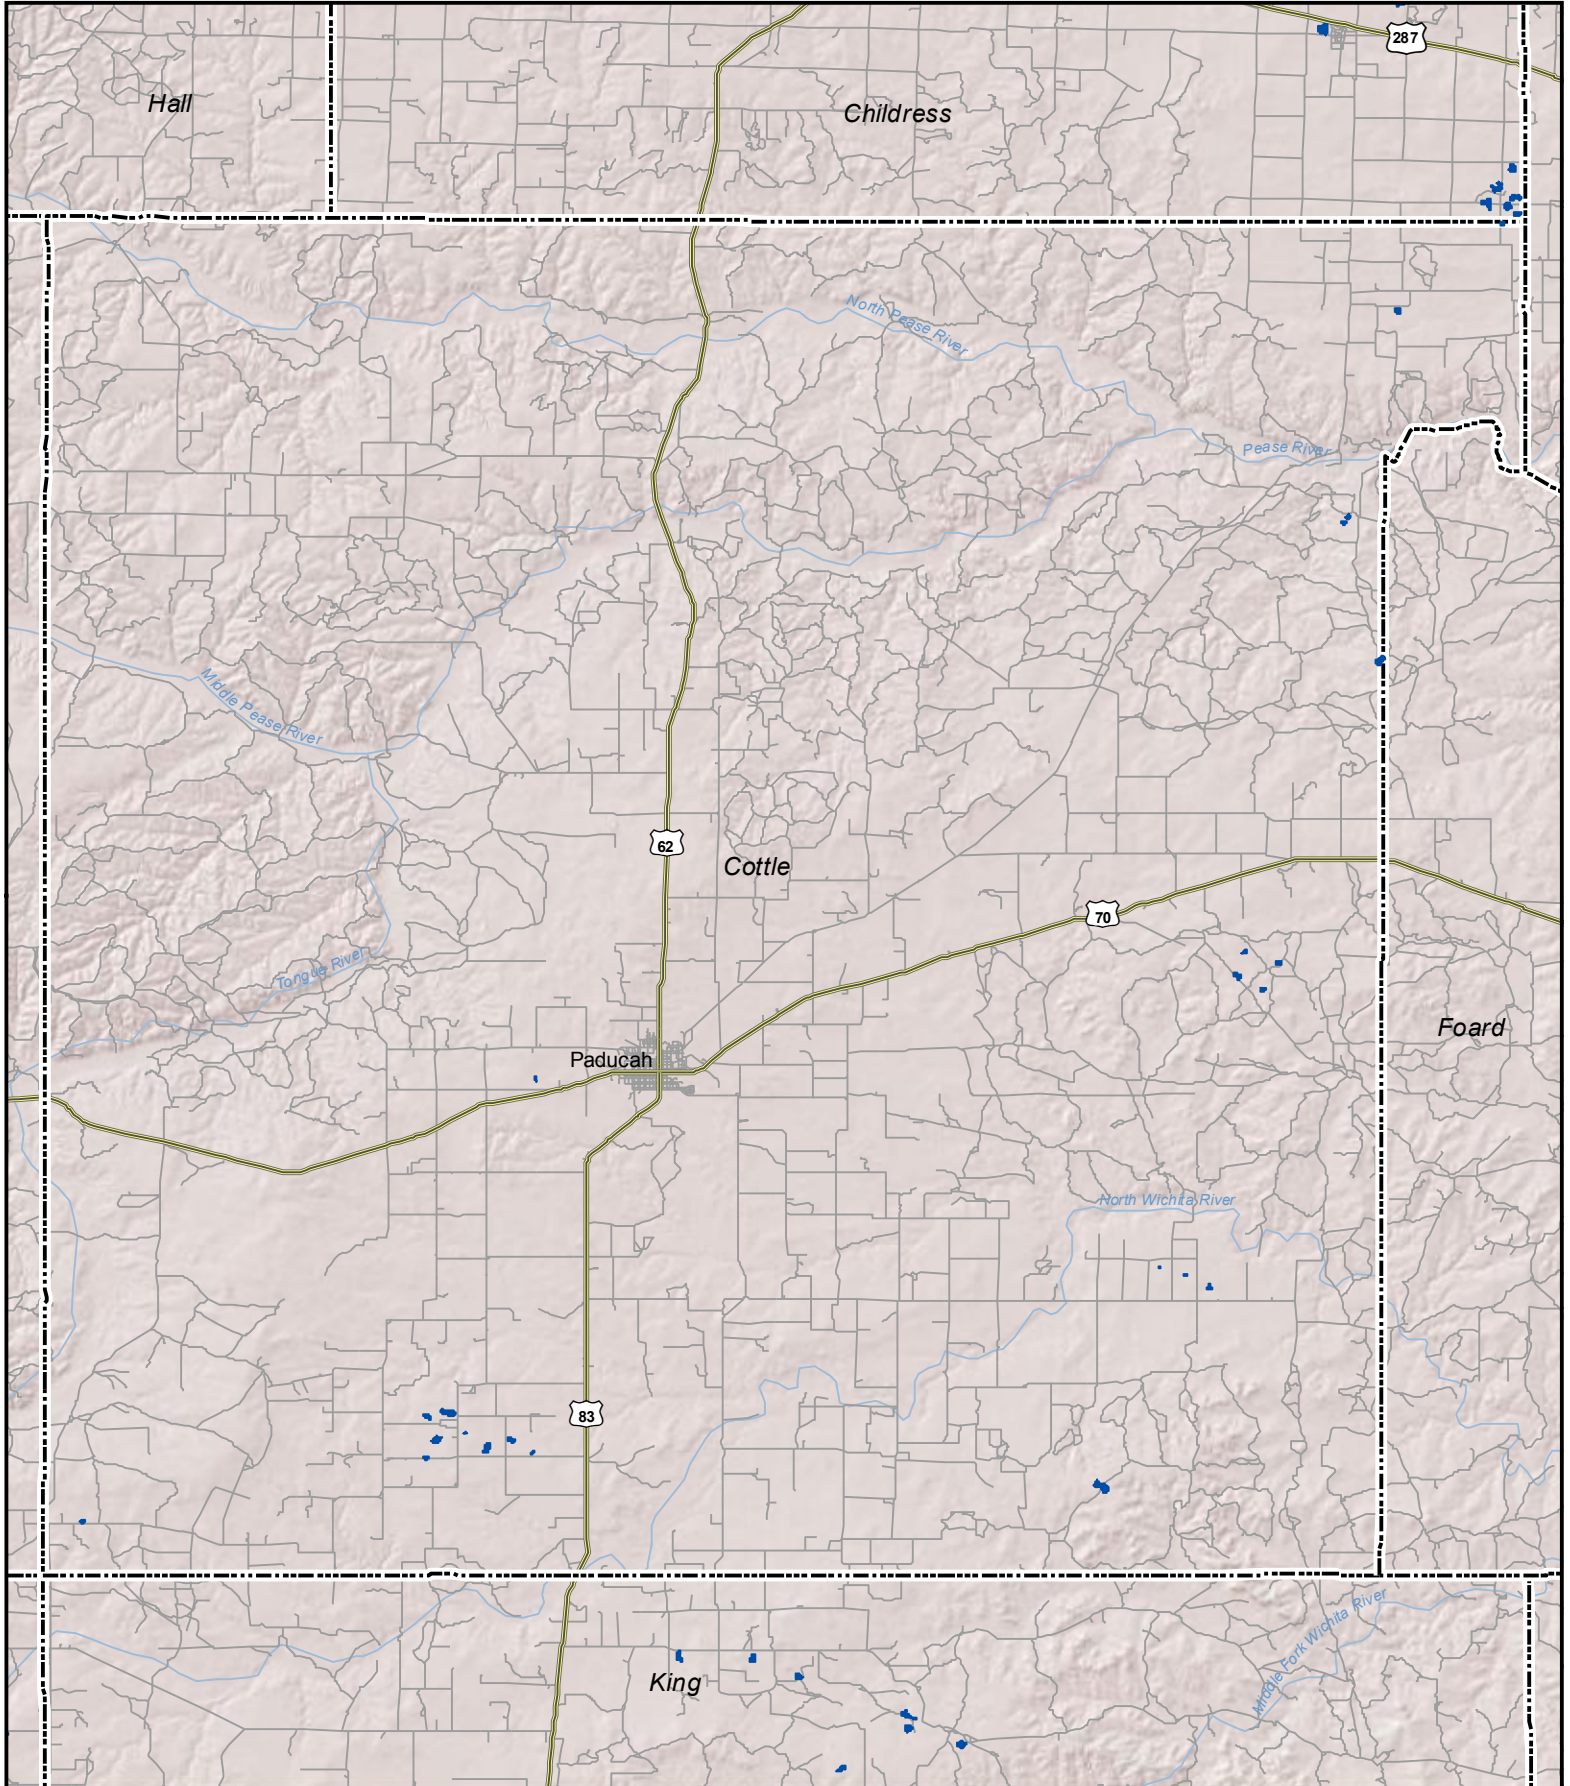

# Probable Playas in Cottle County, Texas

**Legend**  Playa  Other Water Body  Roads