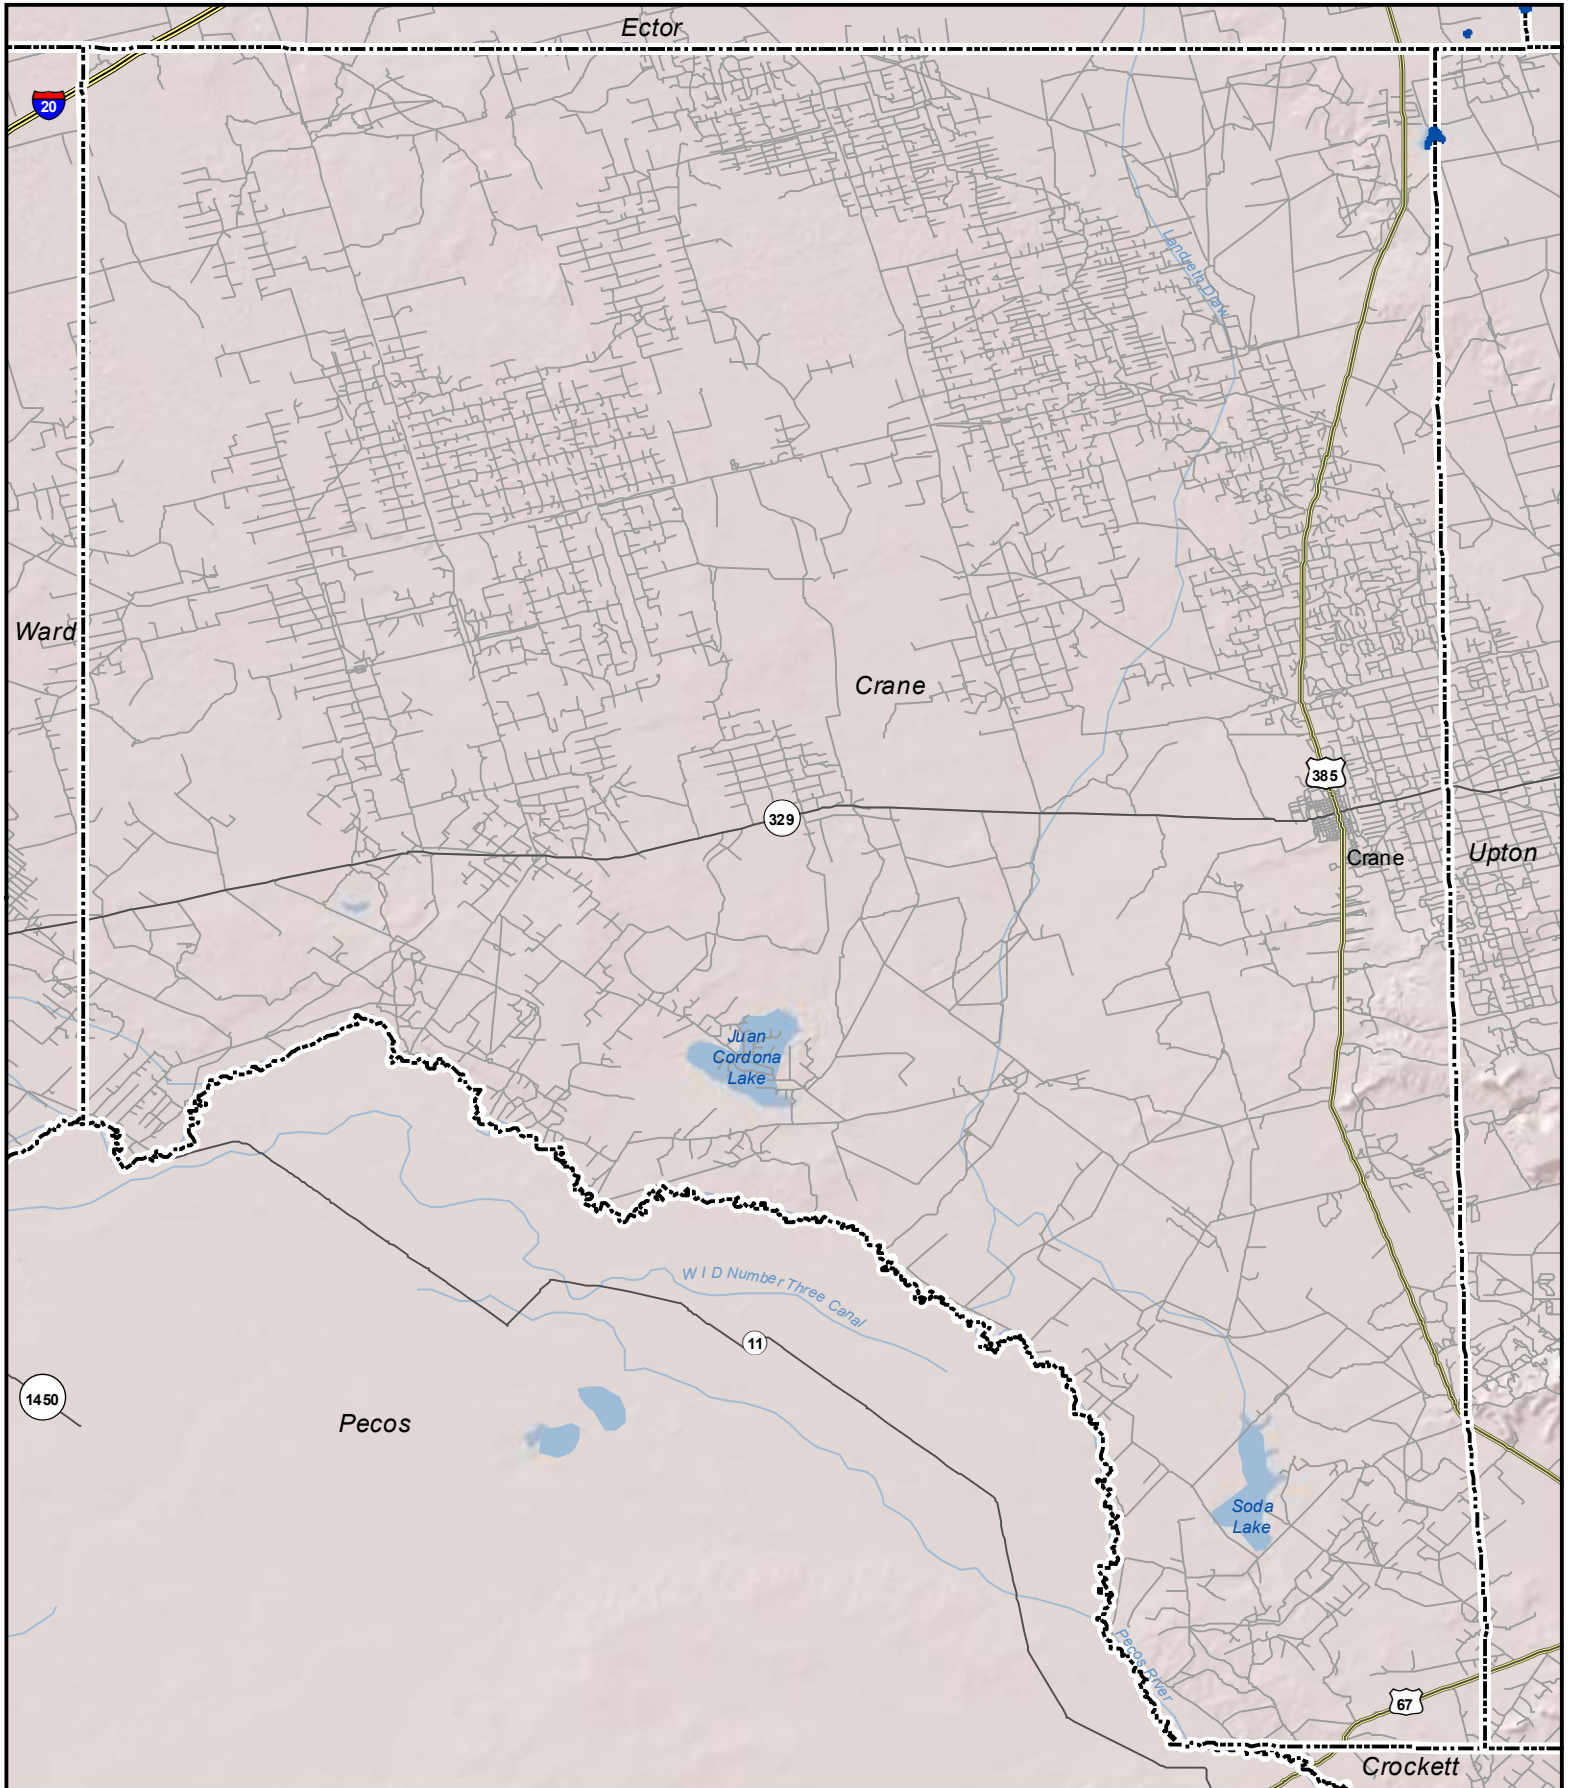

Probable Playas in Crane County, Texas

Legend

-  Playa
-  Other Water Body
-  Roads

Scale

0 3.5 7 Miles