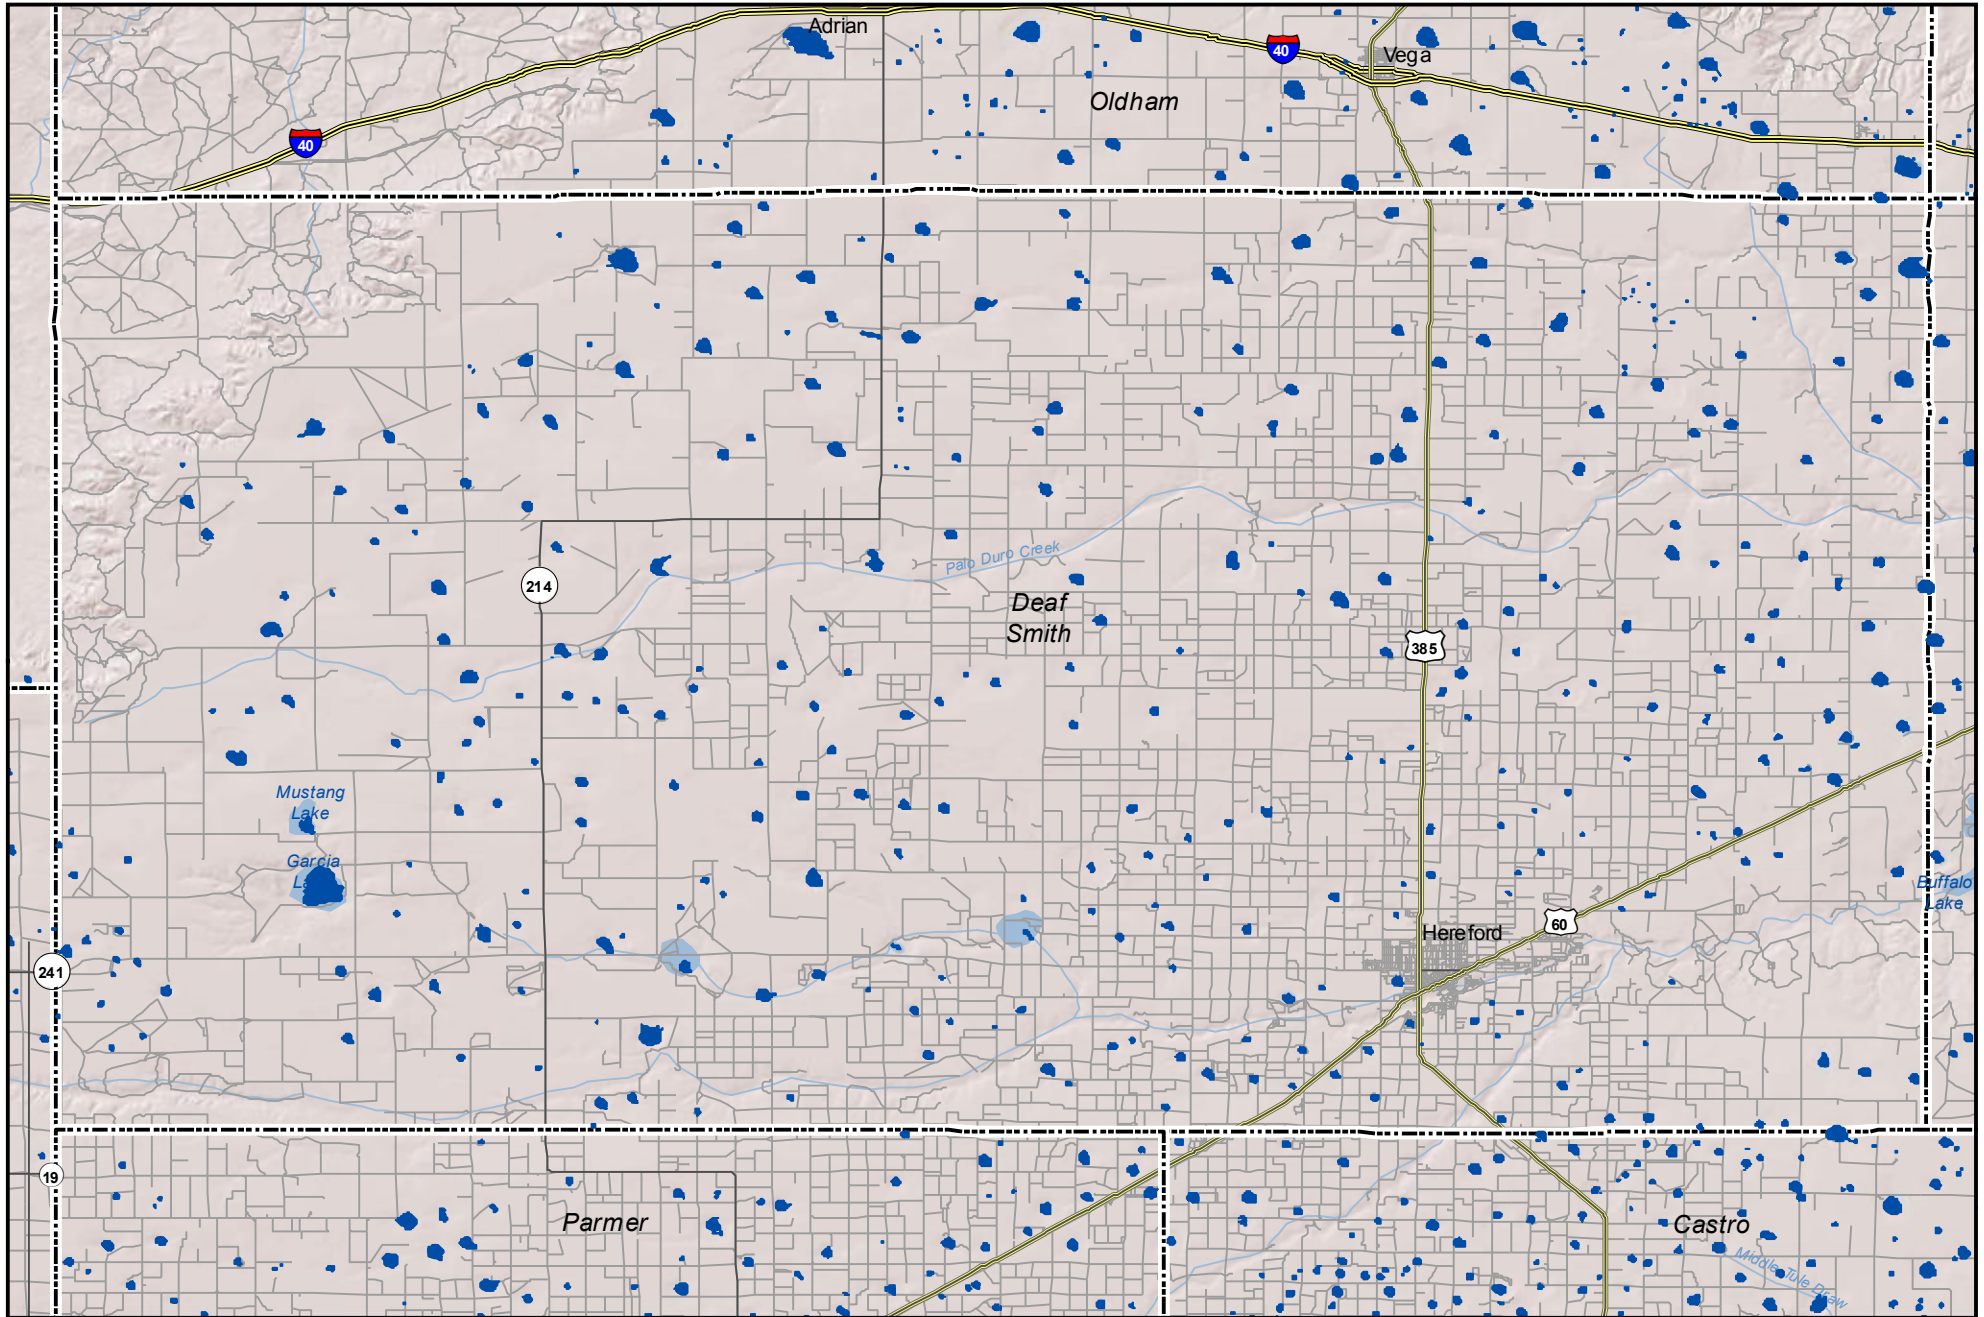

# Probable Playas in Deaf Smith County, Texas

Legend

-  Playa
-  Other Water Body
-  Roads

0 3 6  
Miles