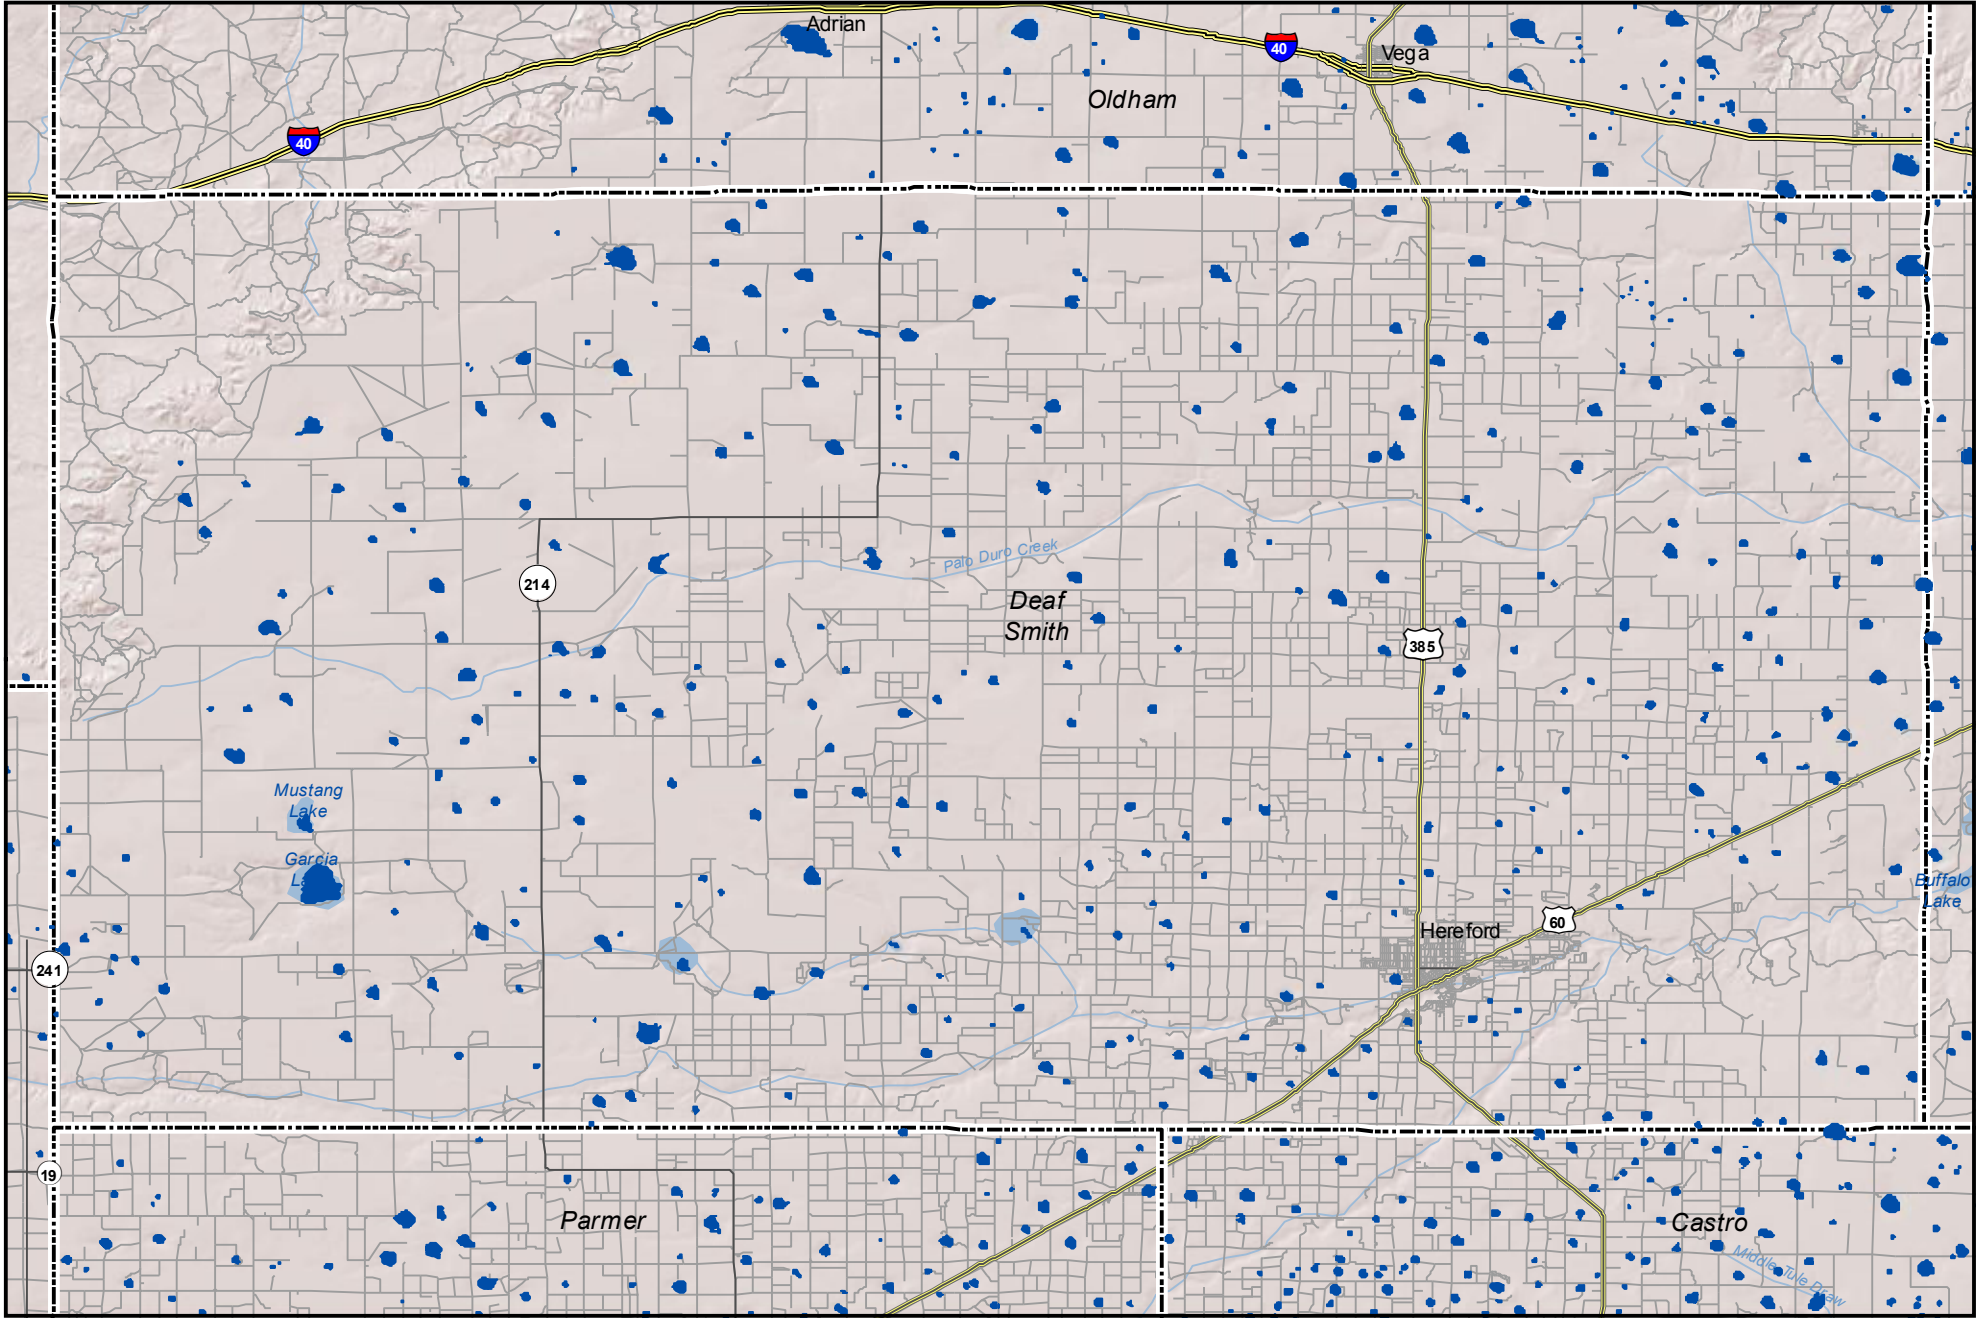

Probable Playas in Deaf Smith County, Texas

Legend

- Playa
- Other Water Body
- Roads