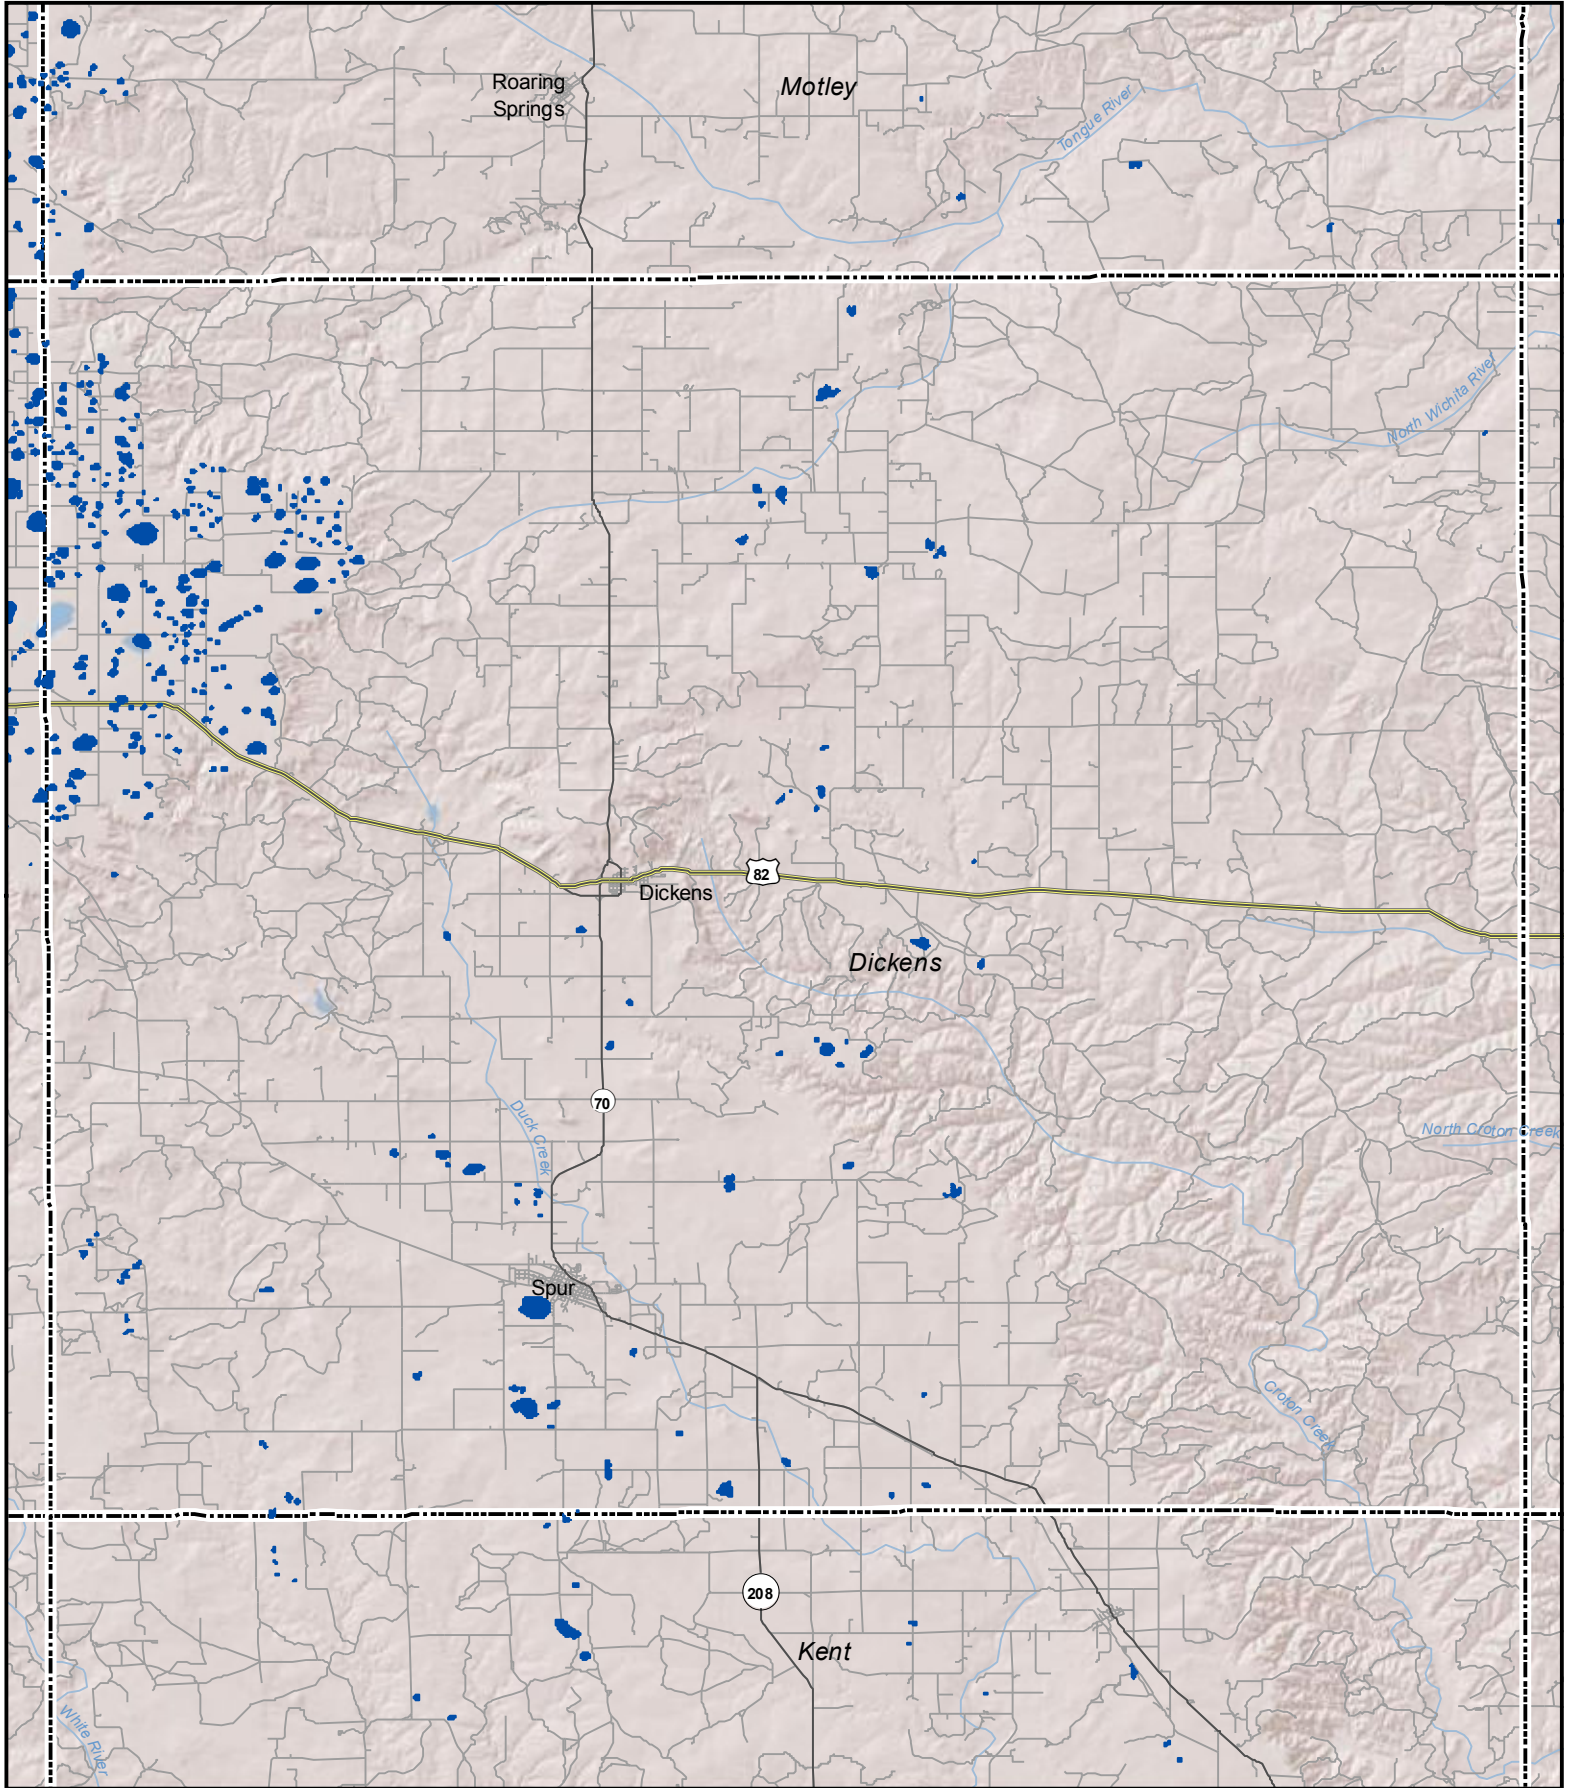

Probable Playas in Dickens County, Texas

Legend  Playa  Other Water Body  Roads

0 3.75 7.5 Miles