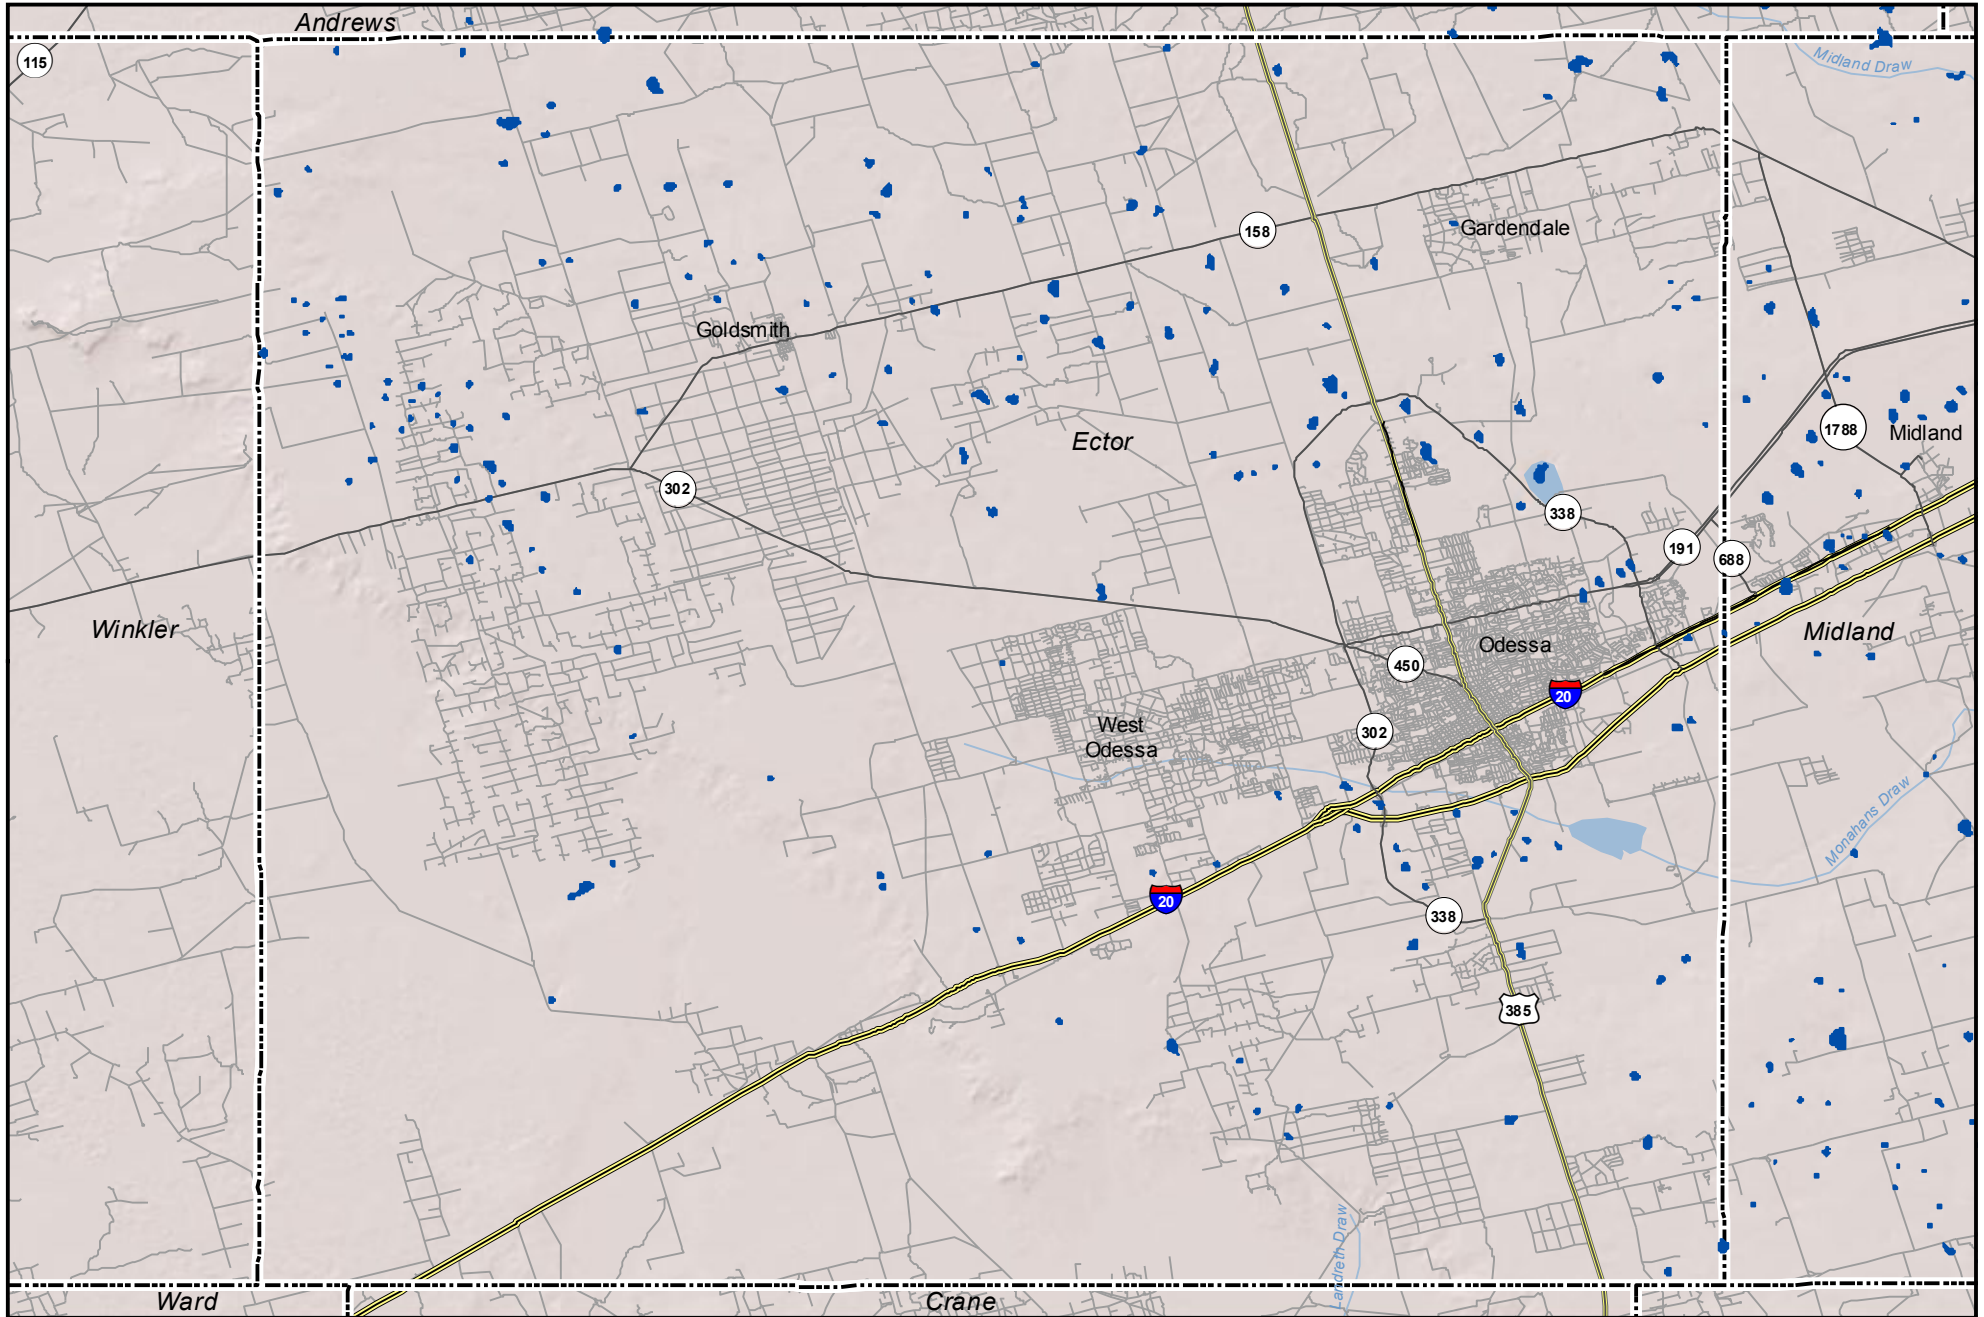

# Probable Playas in Ector County, Texas

## Legend

-  Playa
-  Other Water Body
-  Roads

0 2.5 5 Miles