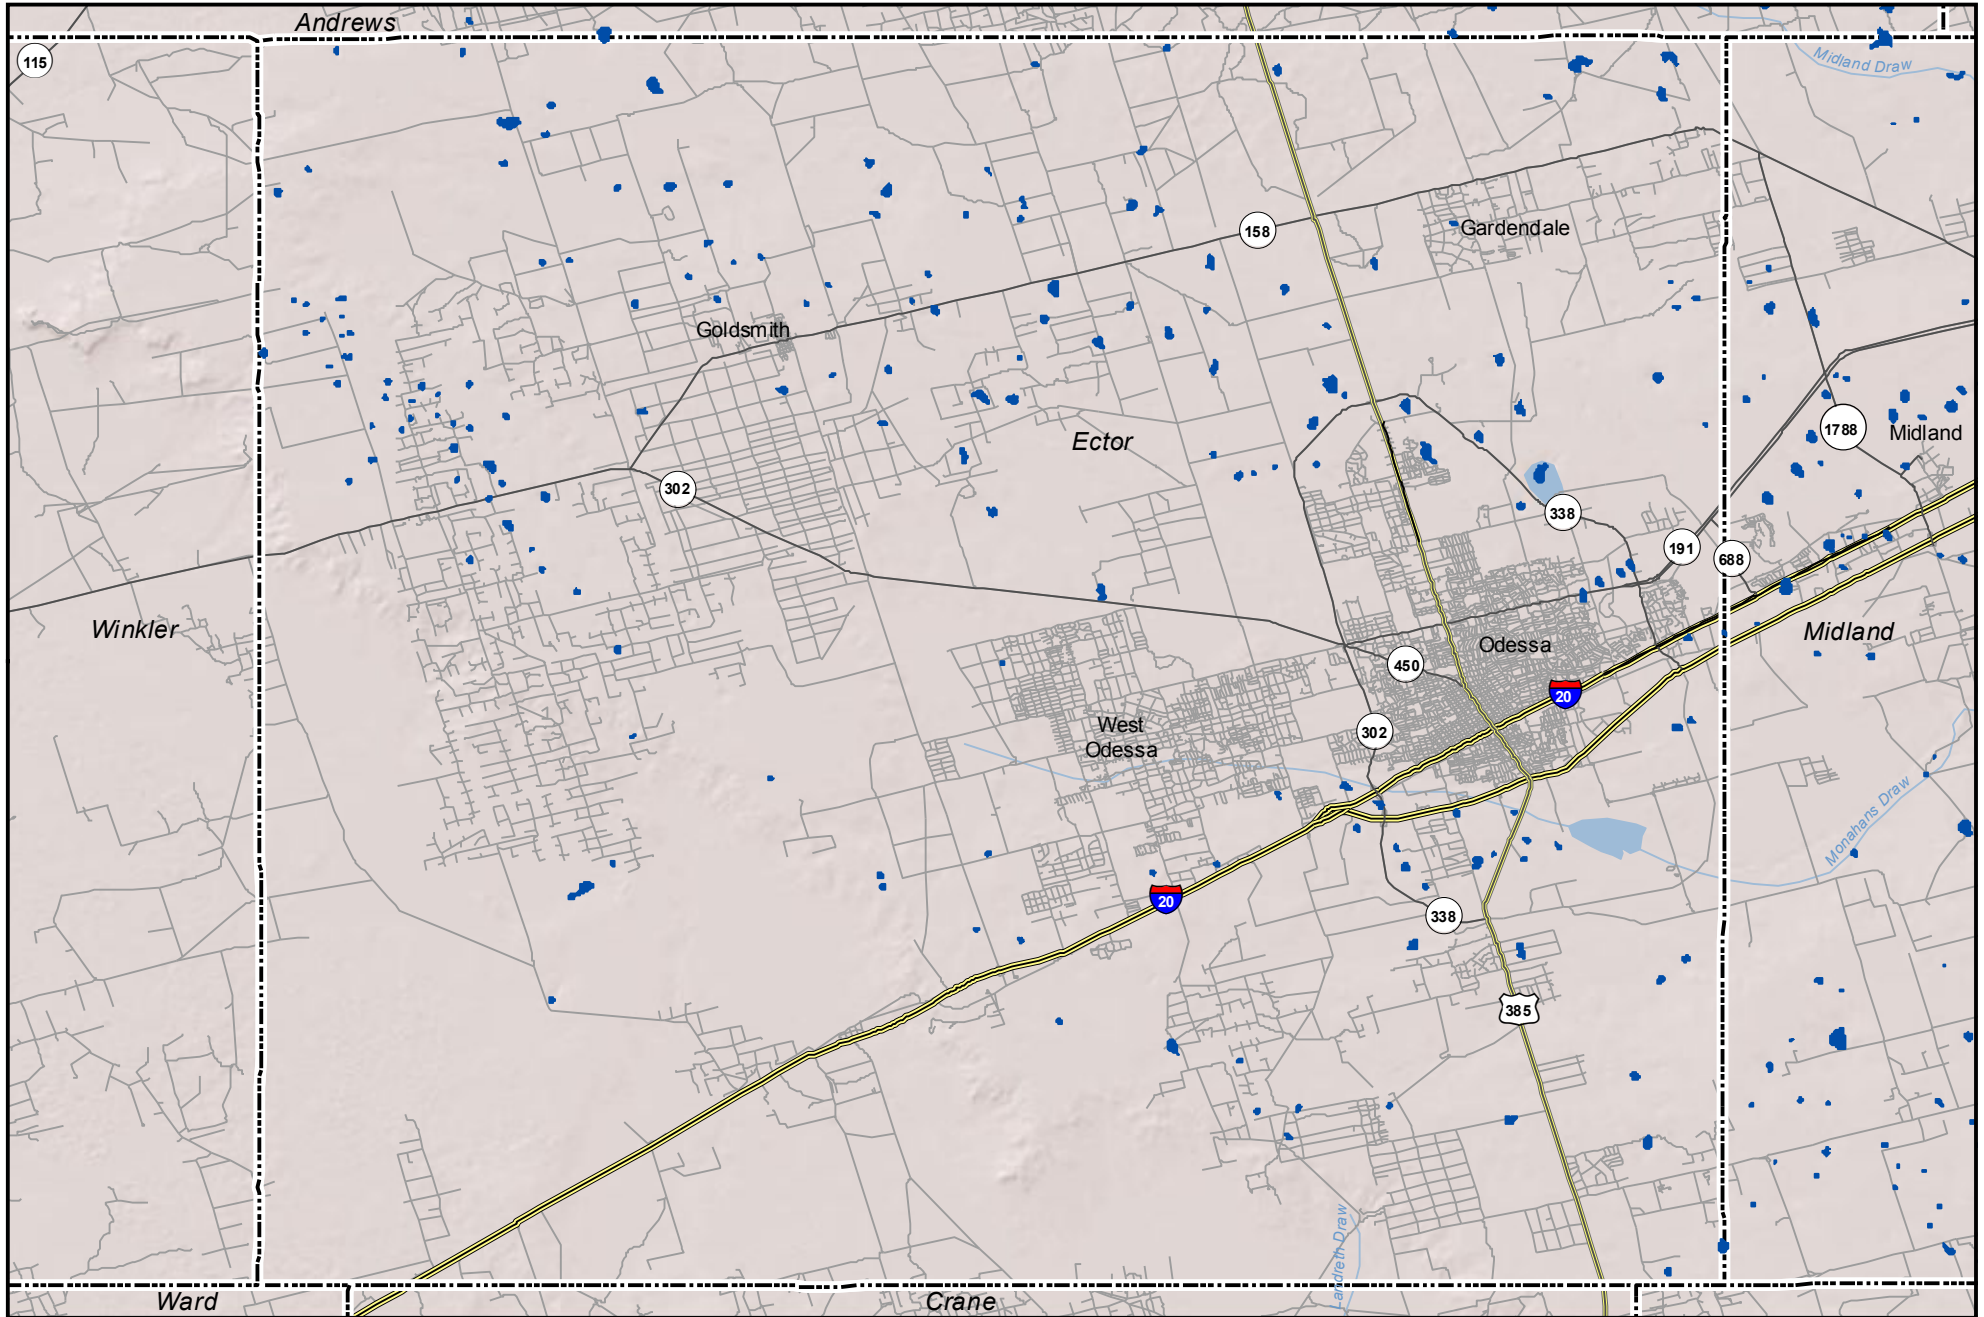

Probable Playas in Ector County, Texas

Legend

-  Playa
-  Other Water Body
-  Roads