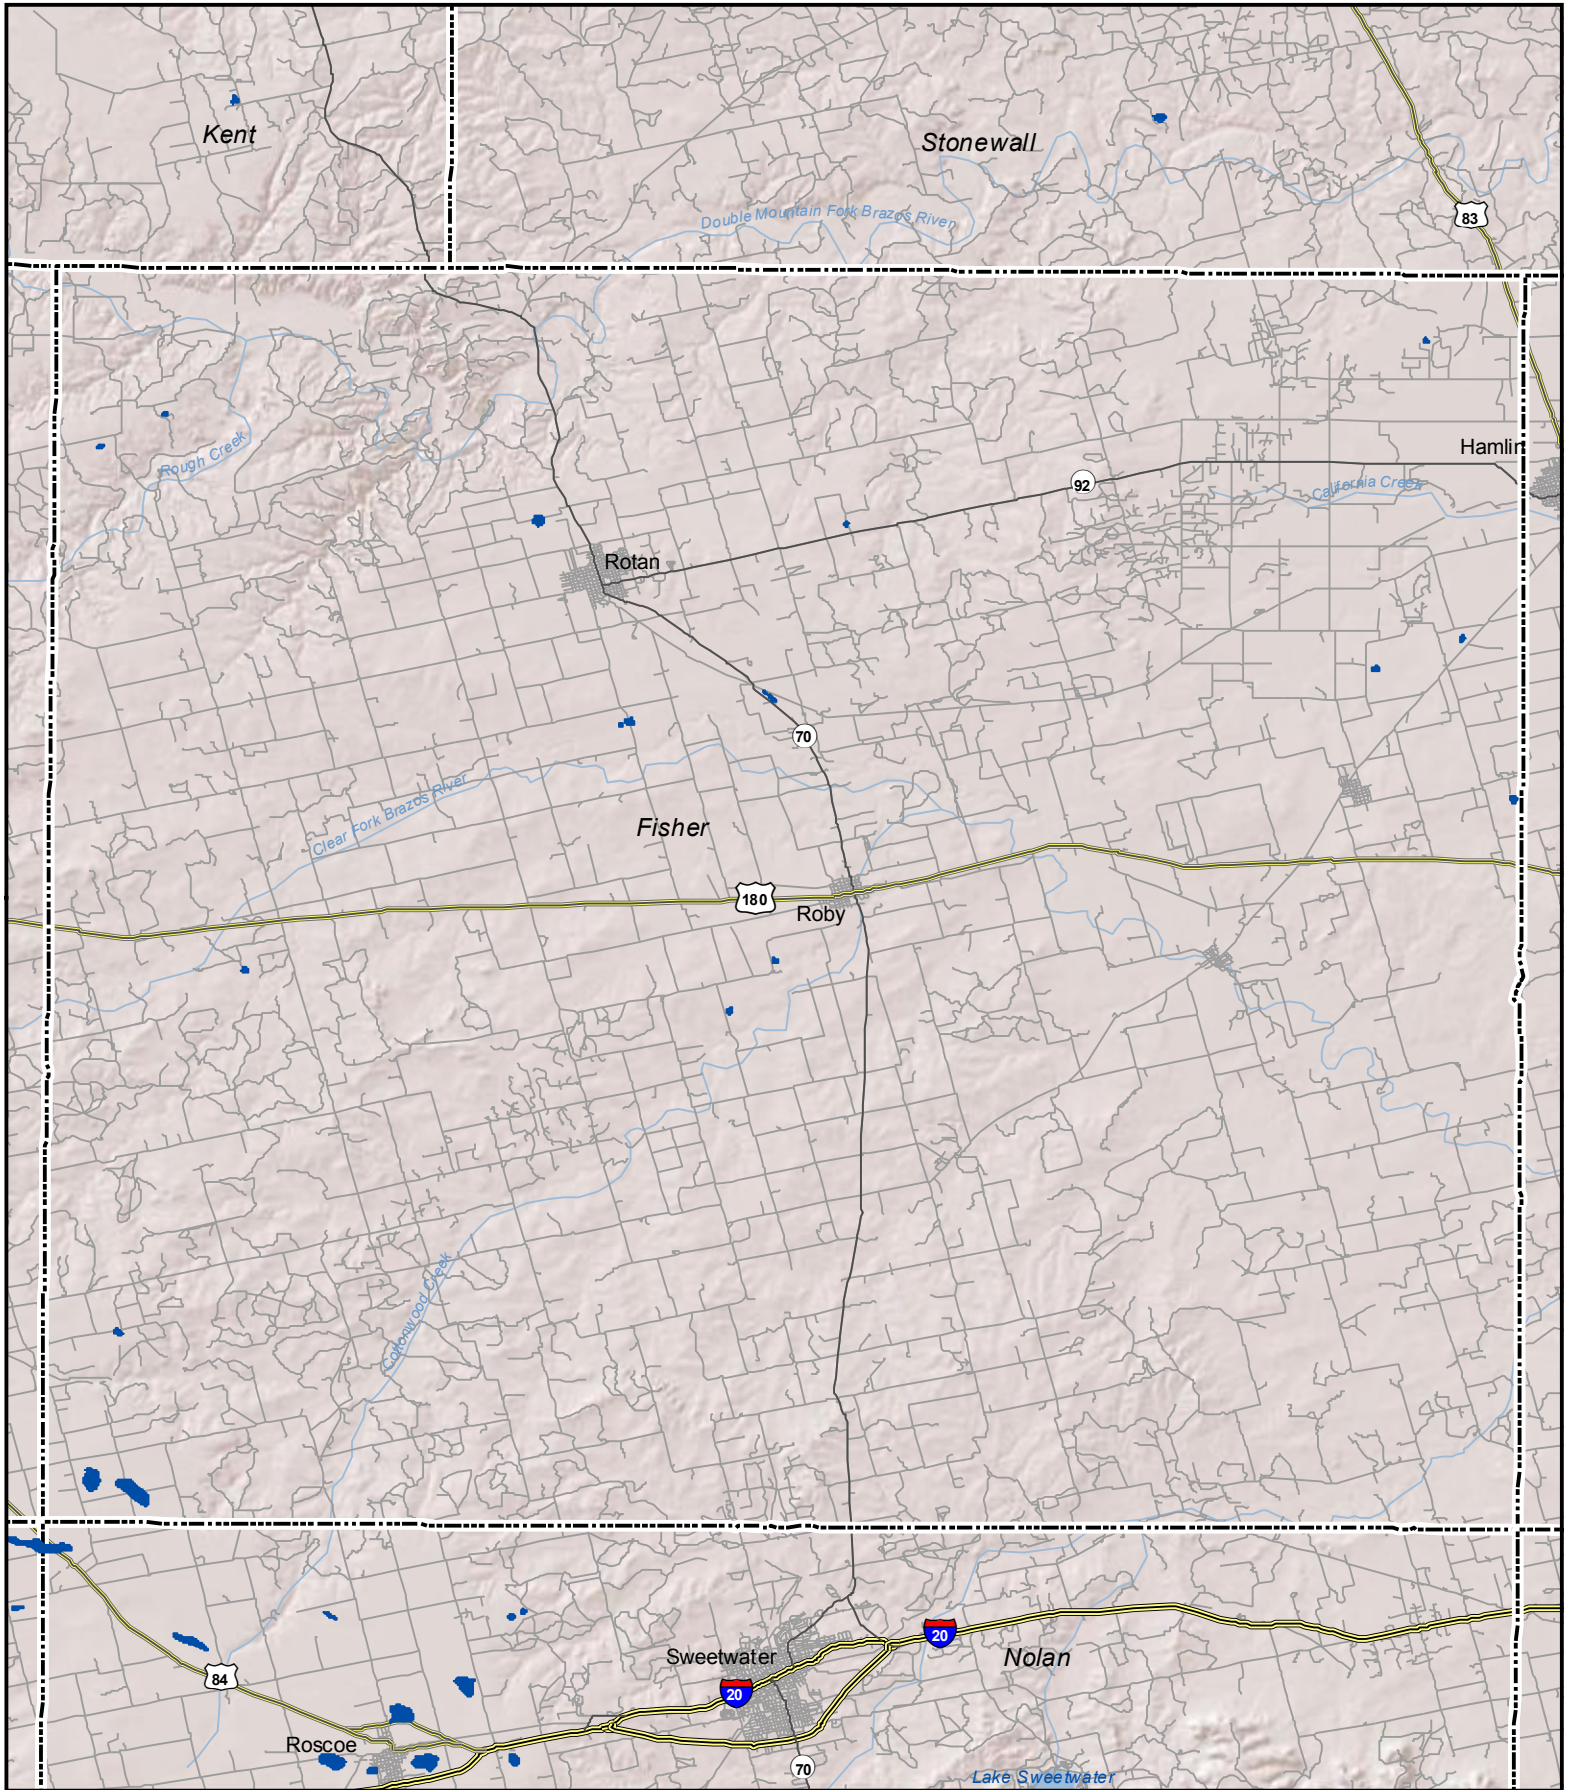

Probable Playas in Fisher County, Texas

Legend  Playa  Other Water Body  Roads

0 3.75 7.5 Miles