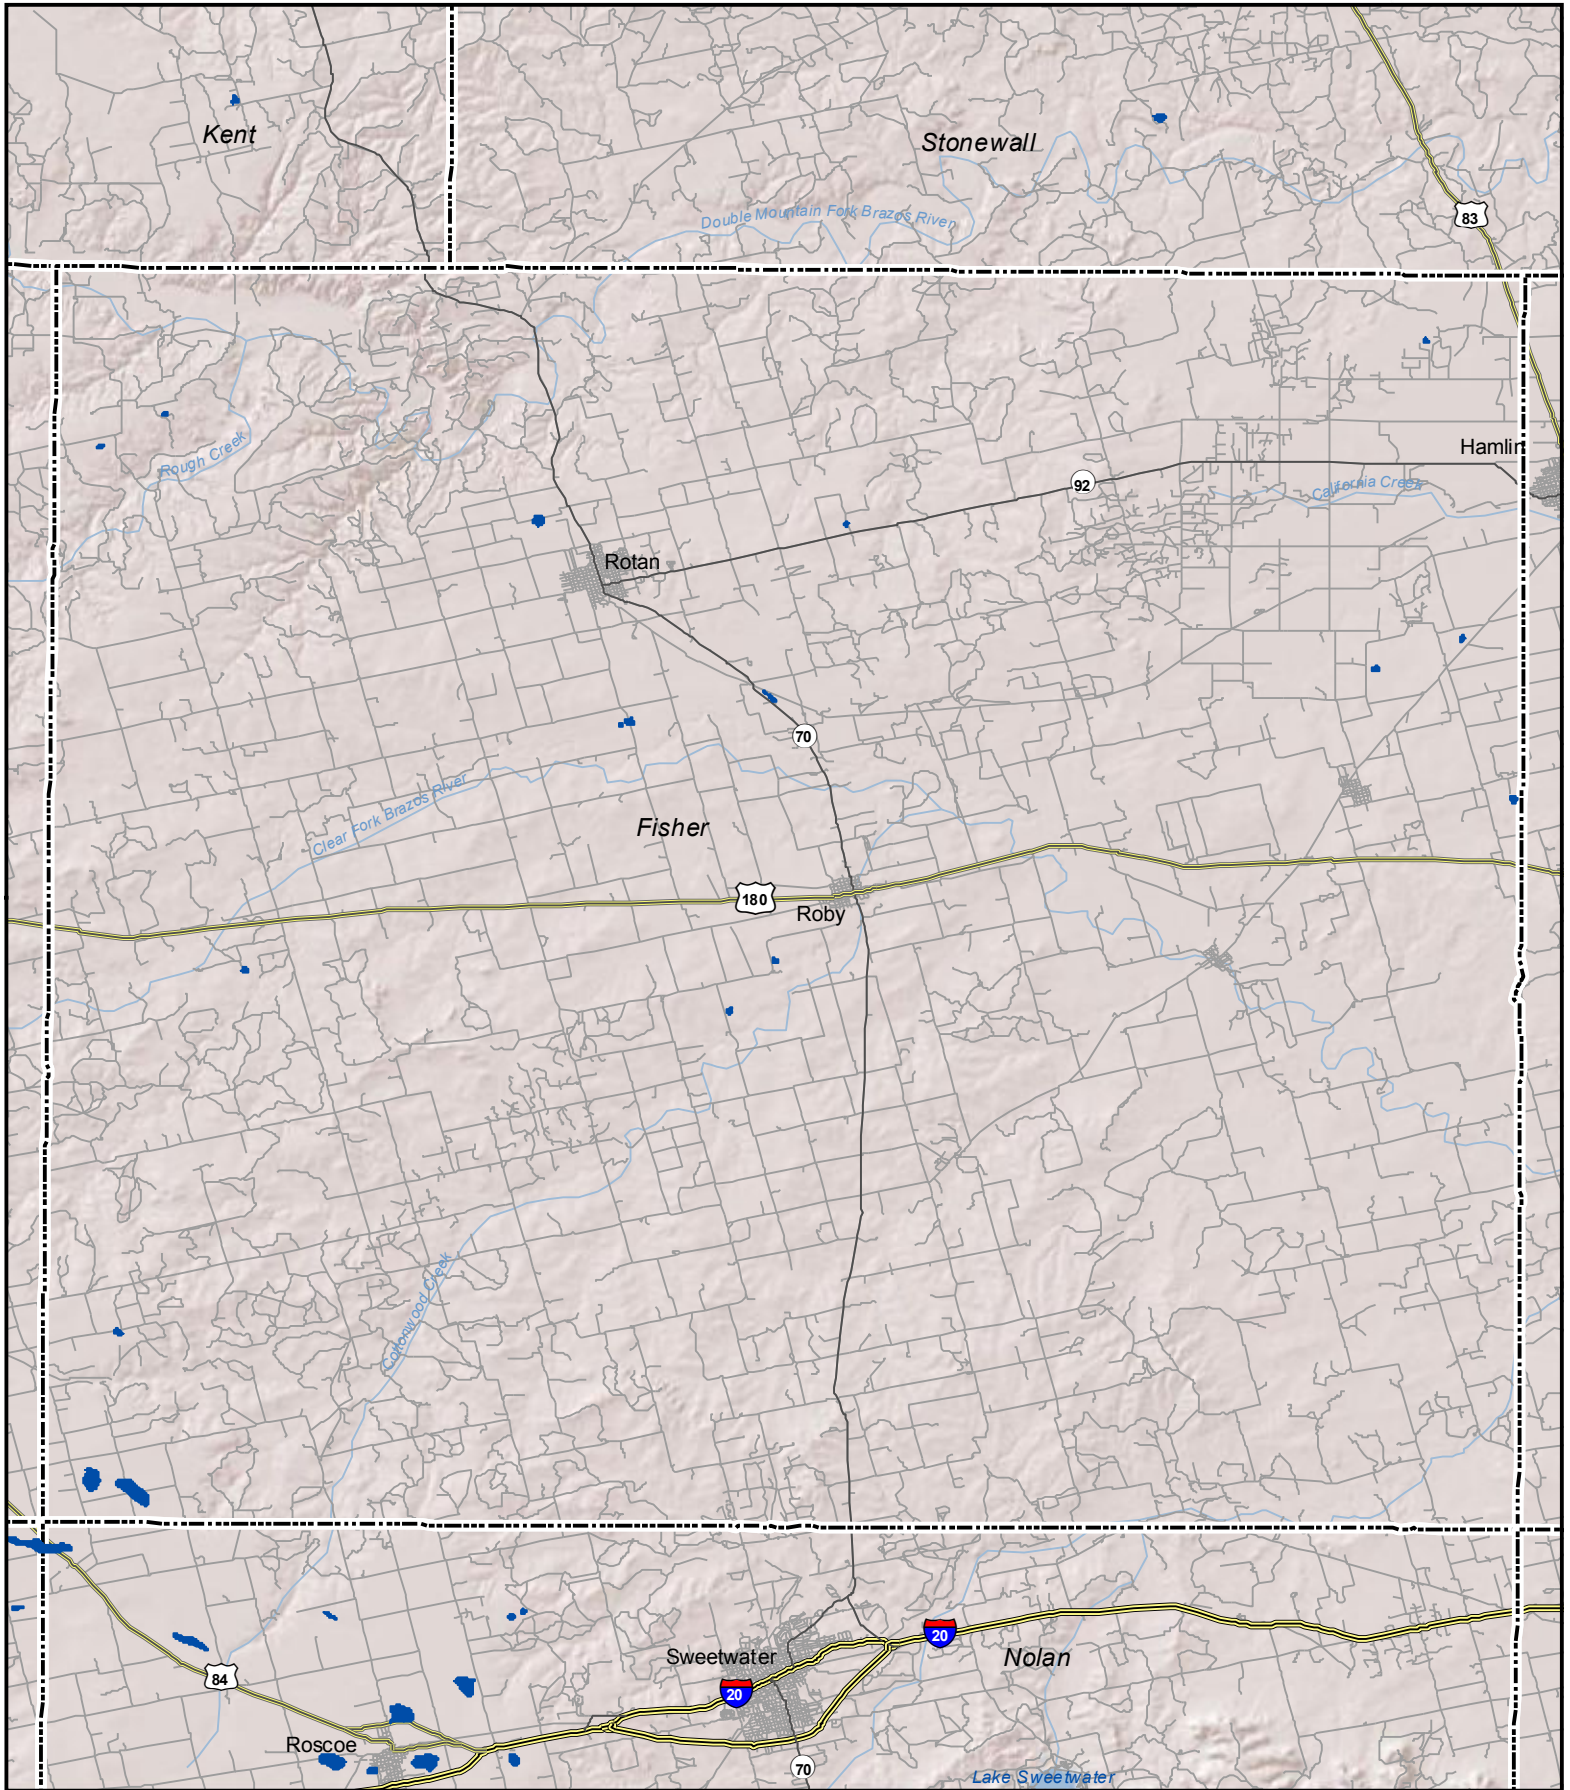

Probable Playas in Fisher County, Texas

Legend  Playa  Other Water Body  Roads