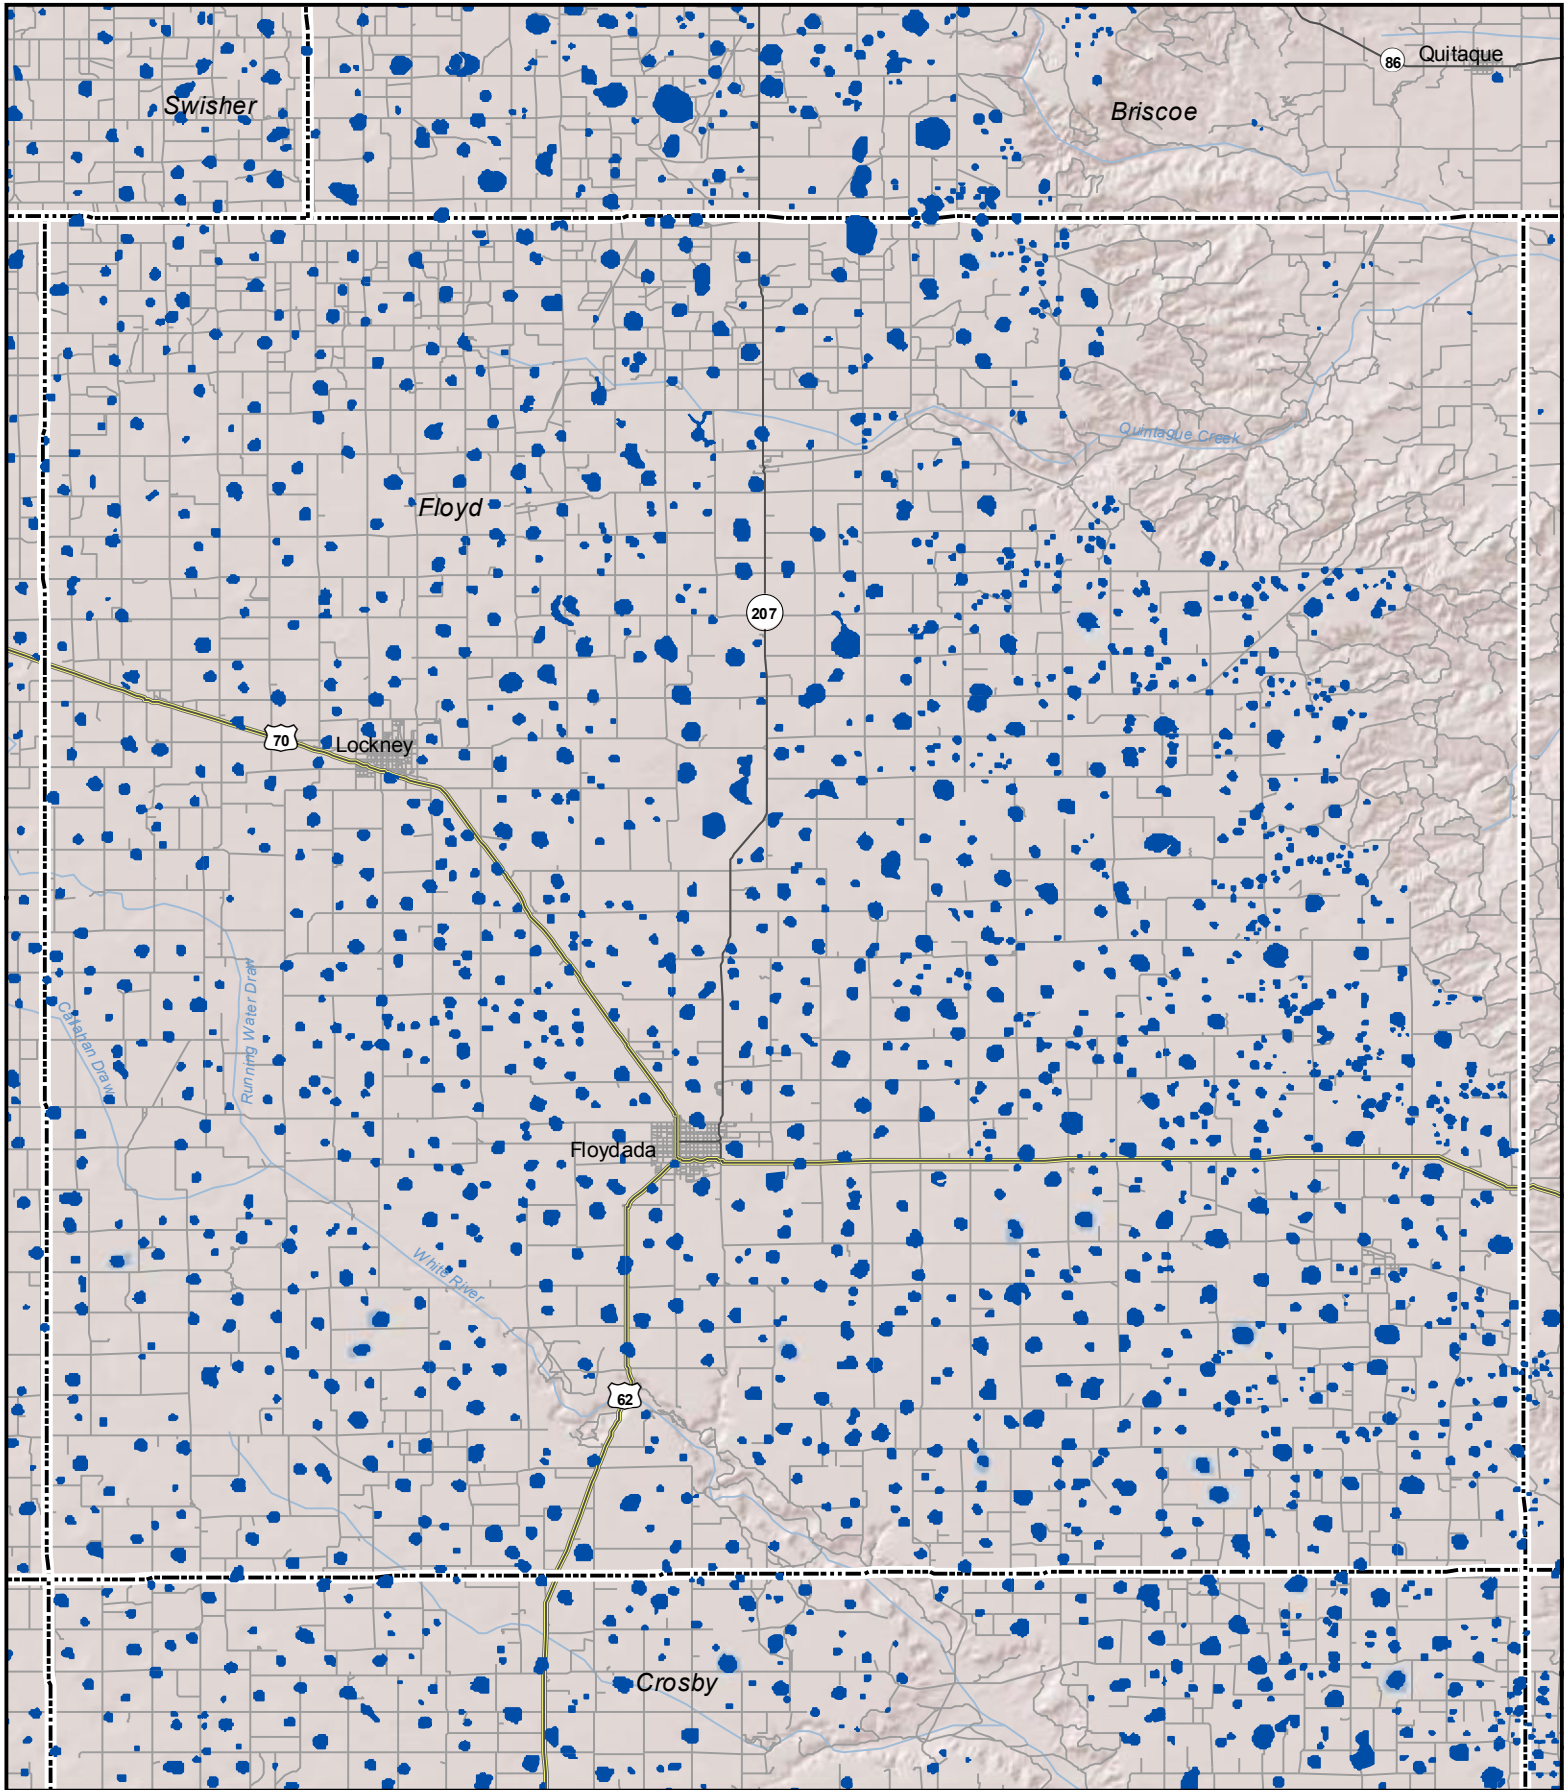

# Probable Playas in Floyd County, Texas

**Legend**  Playa  Other Water Body  Roads