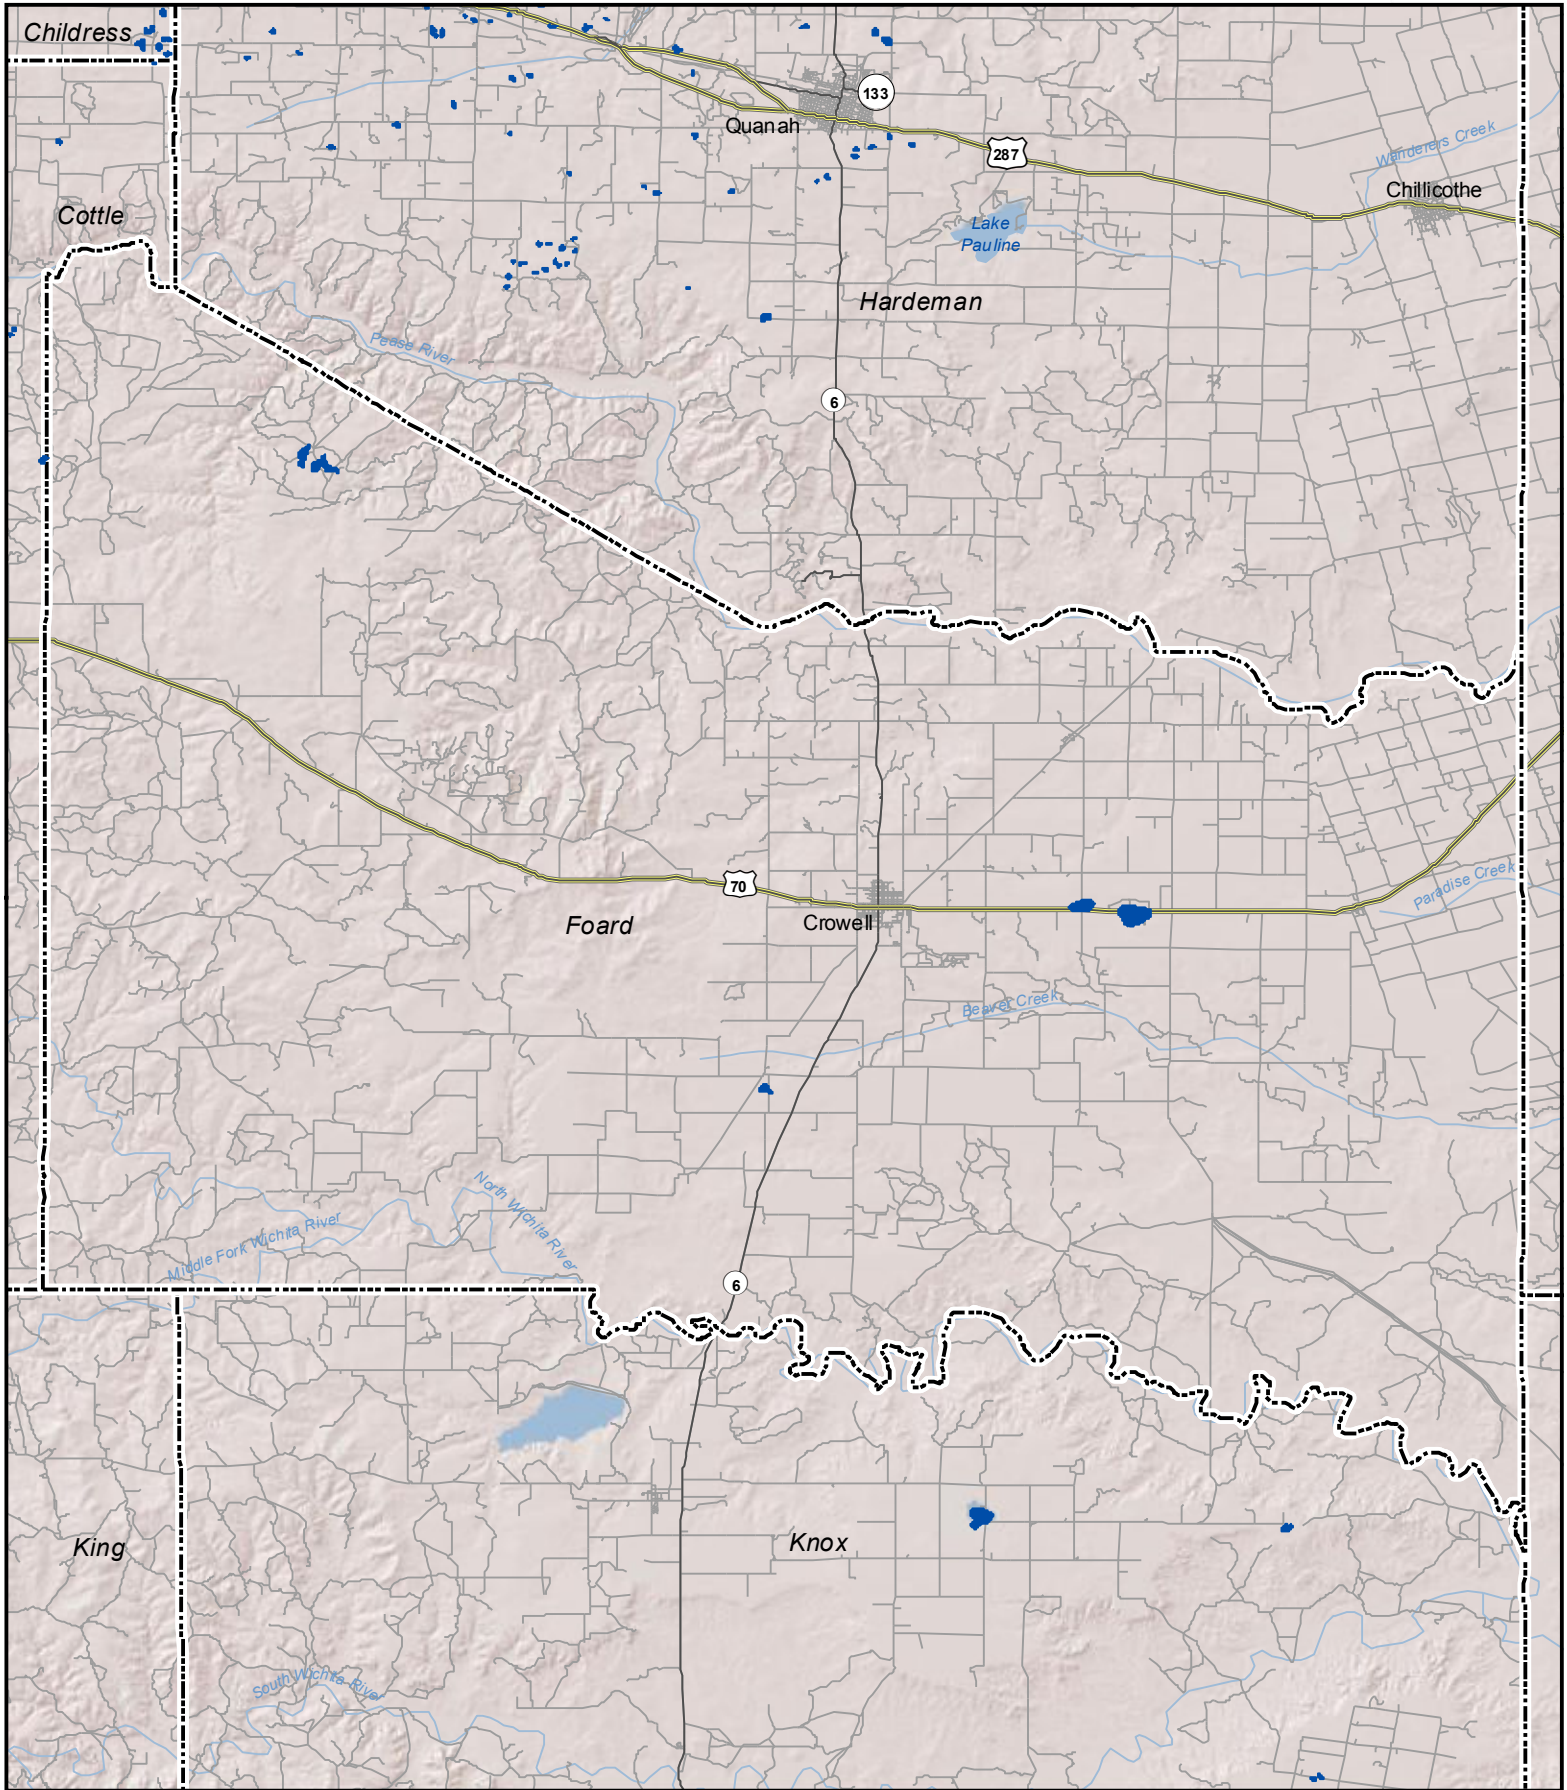

Probable Playas in Foard County, Texas

Legend  Playa  Other Water Body  Roads

 N
 0 4 8 Miles