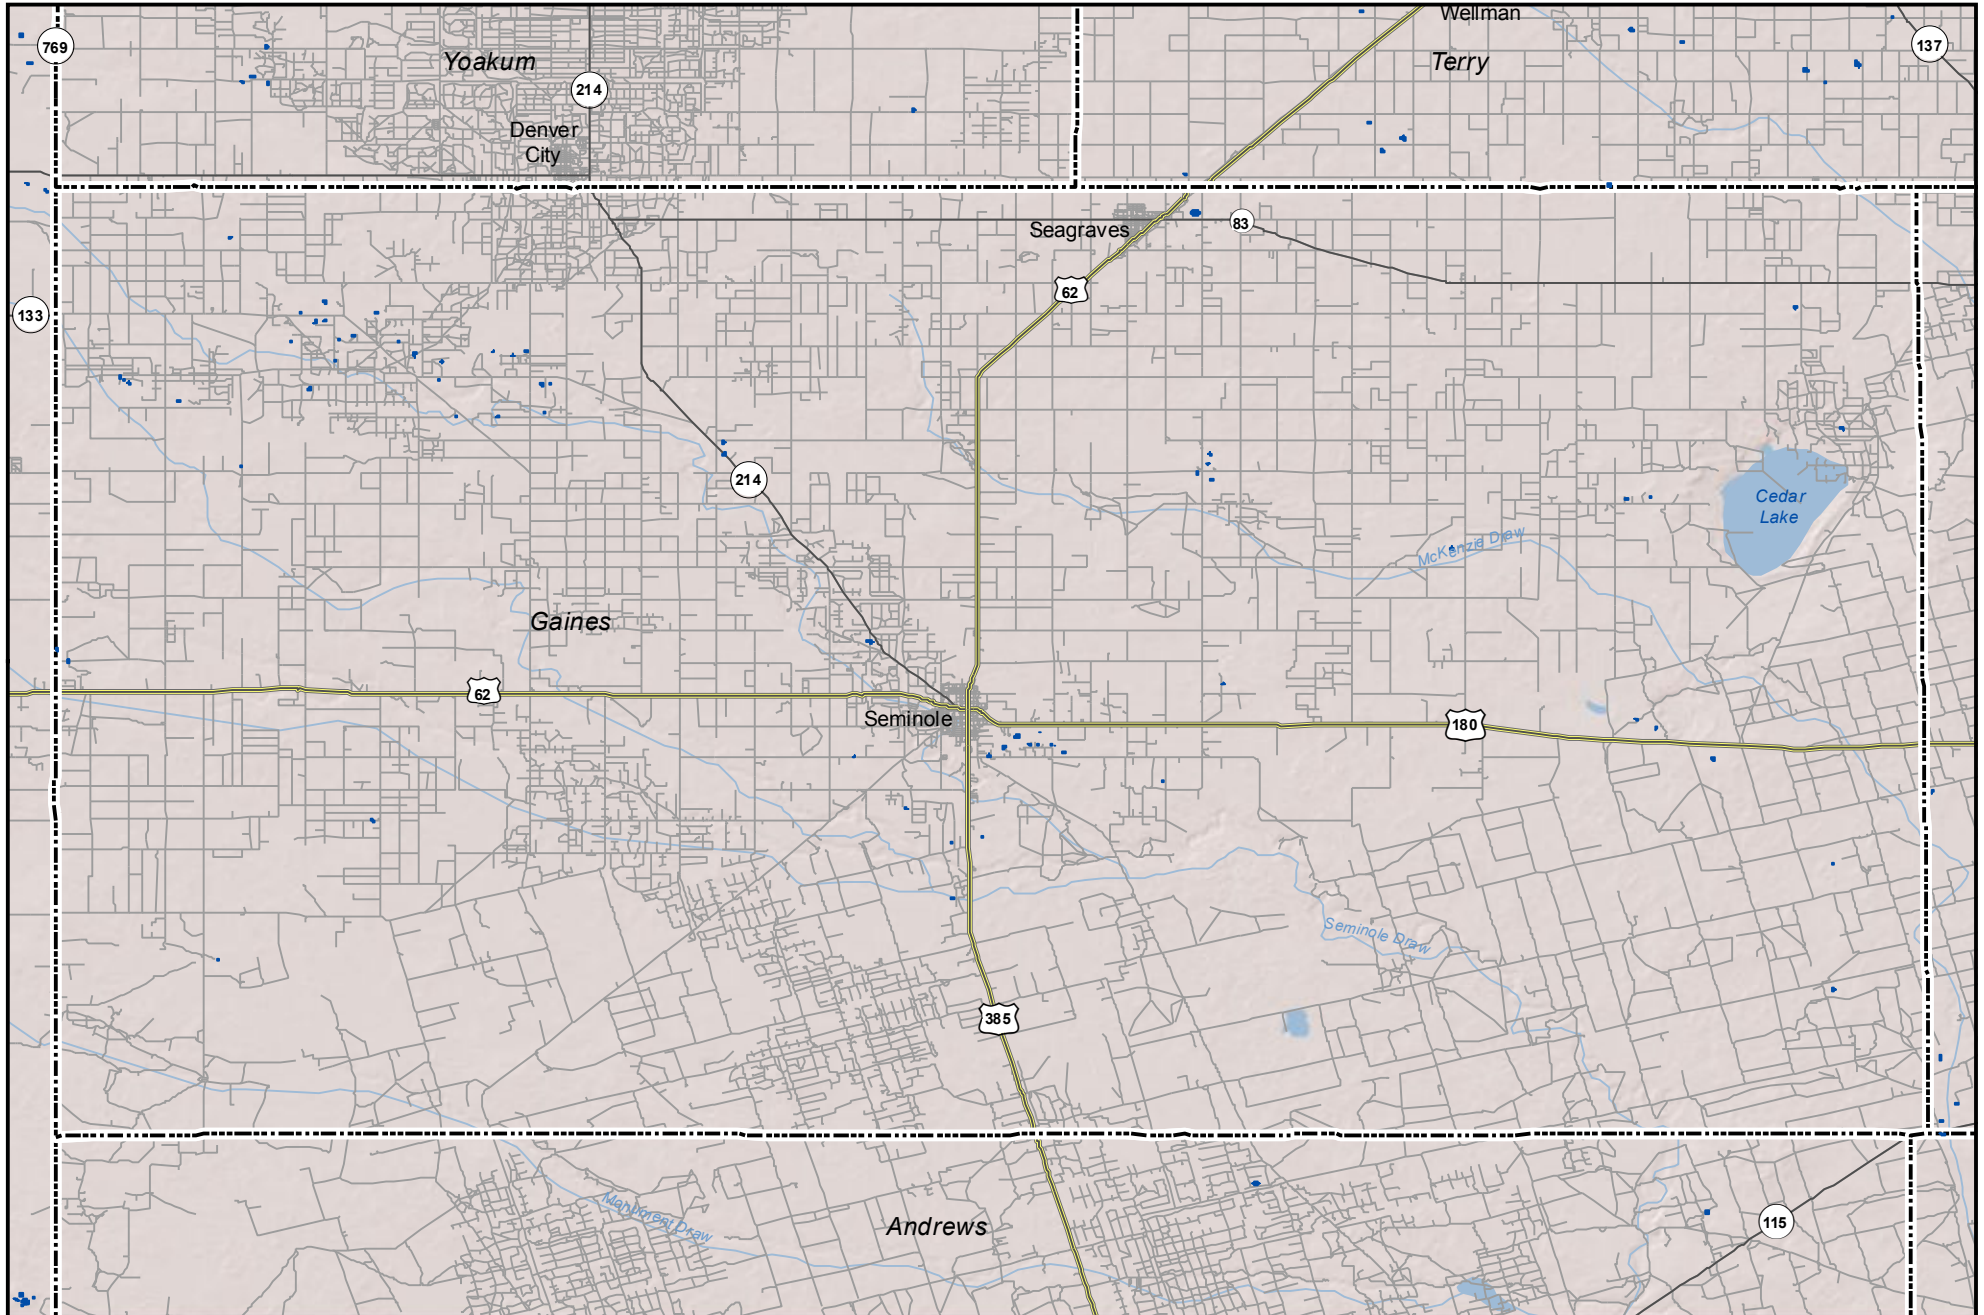

Probable Playas in Gaines County, Texas

Legend

Playa

Other Water Body

Roads

0 3 6
Miles