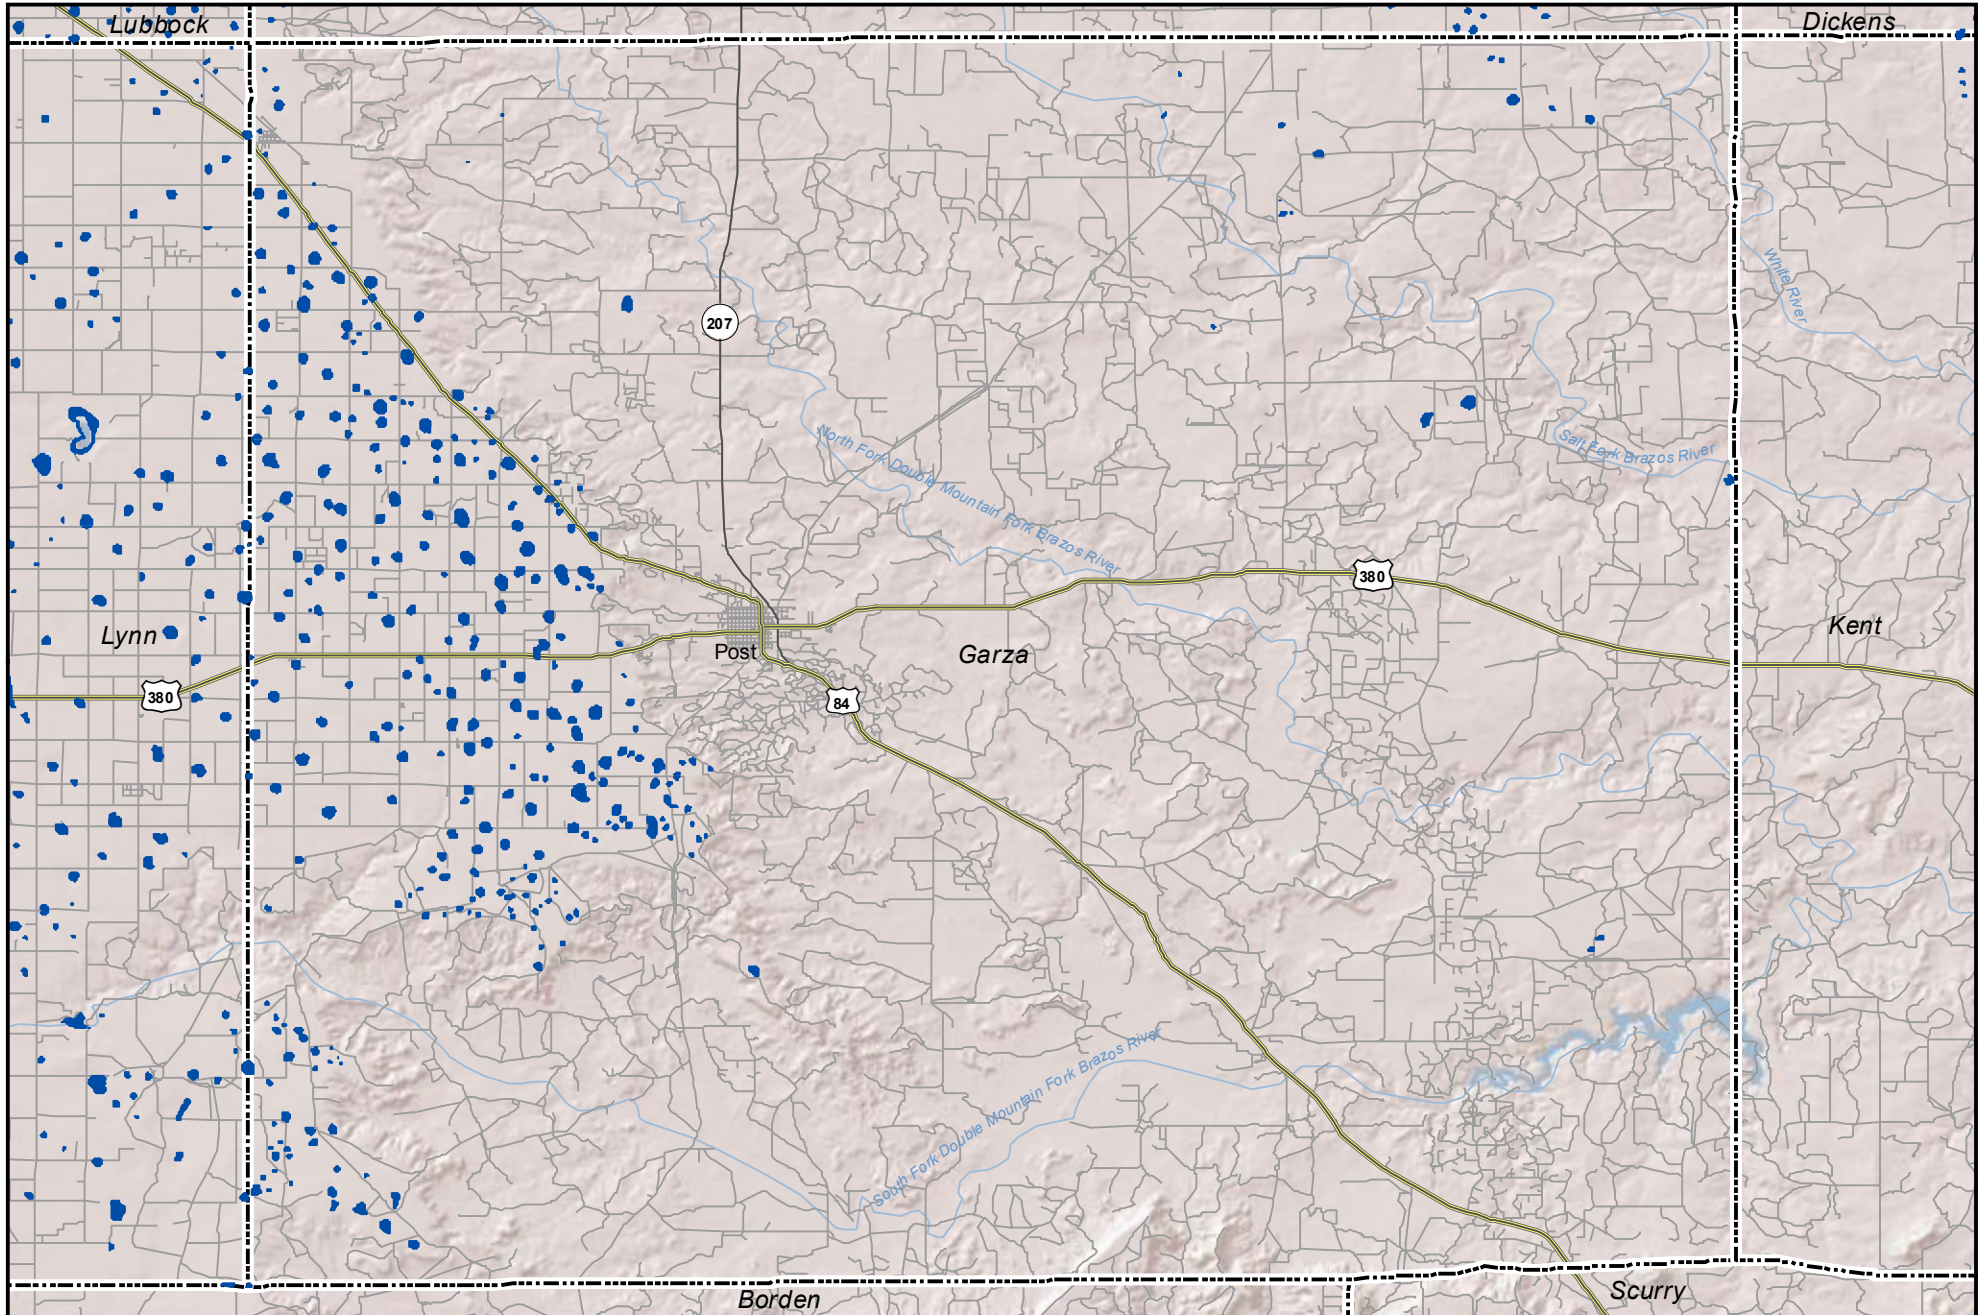

Probable Playas in Garza County, Texas

Legend

-  Playa
-  Other Water Body
-  Roads

0 2.5 5 Miles