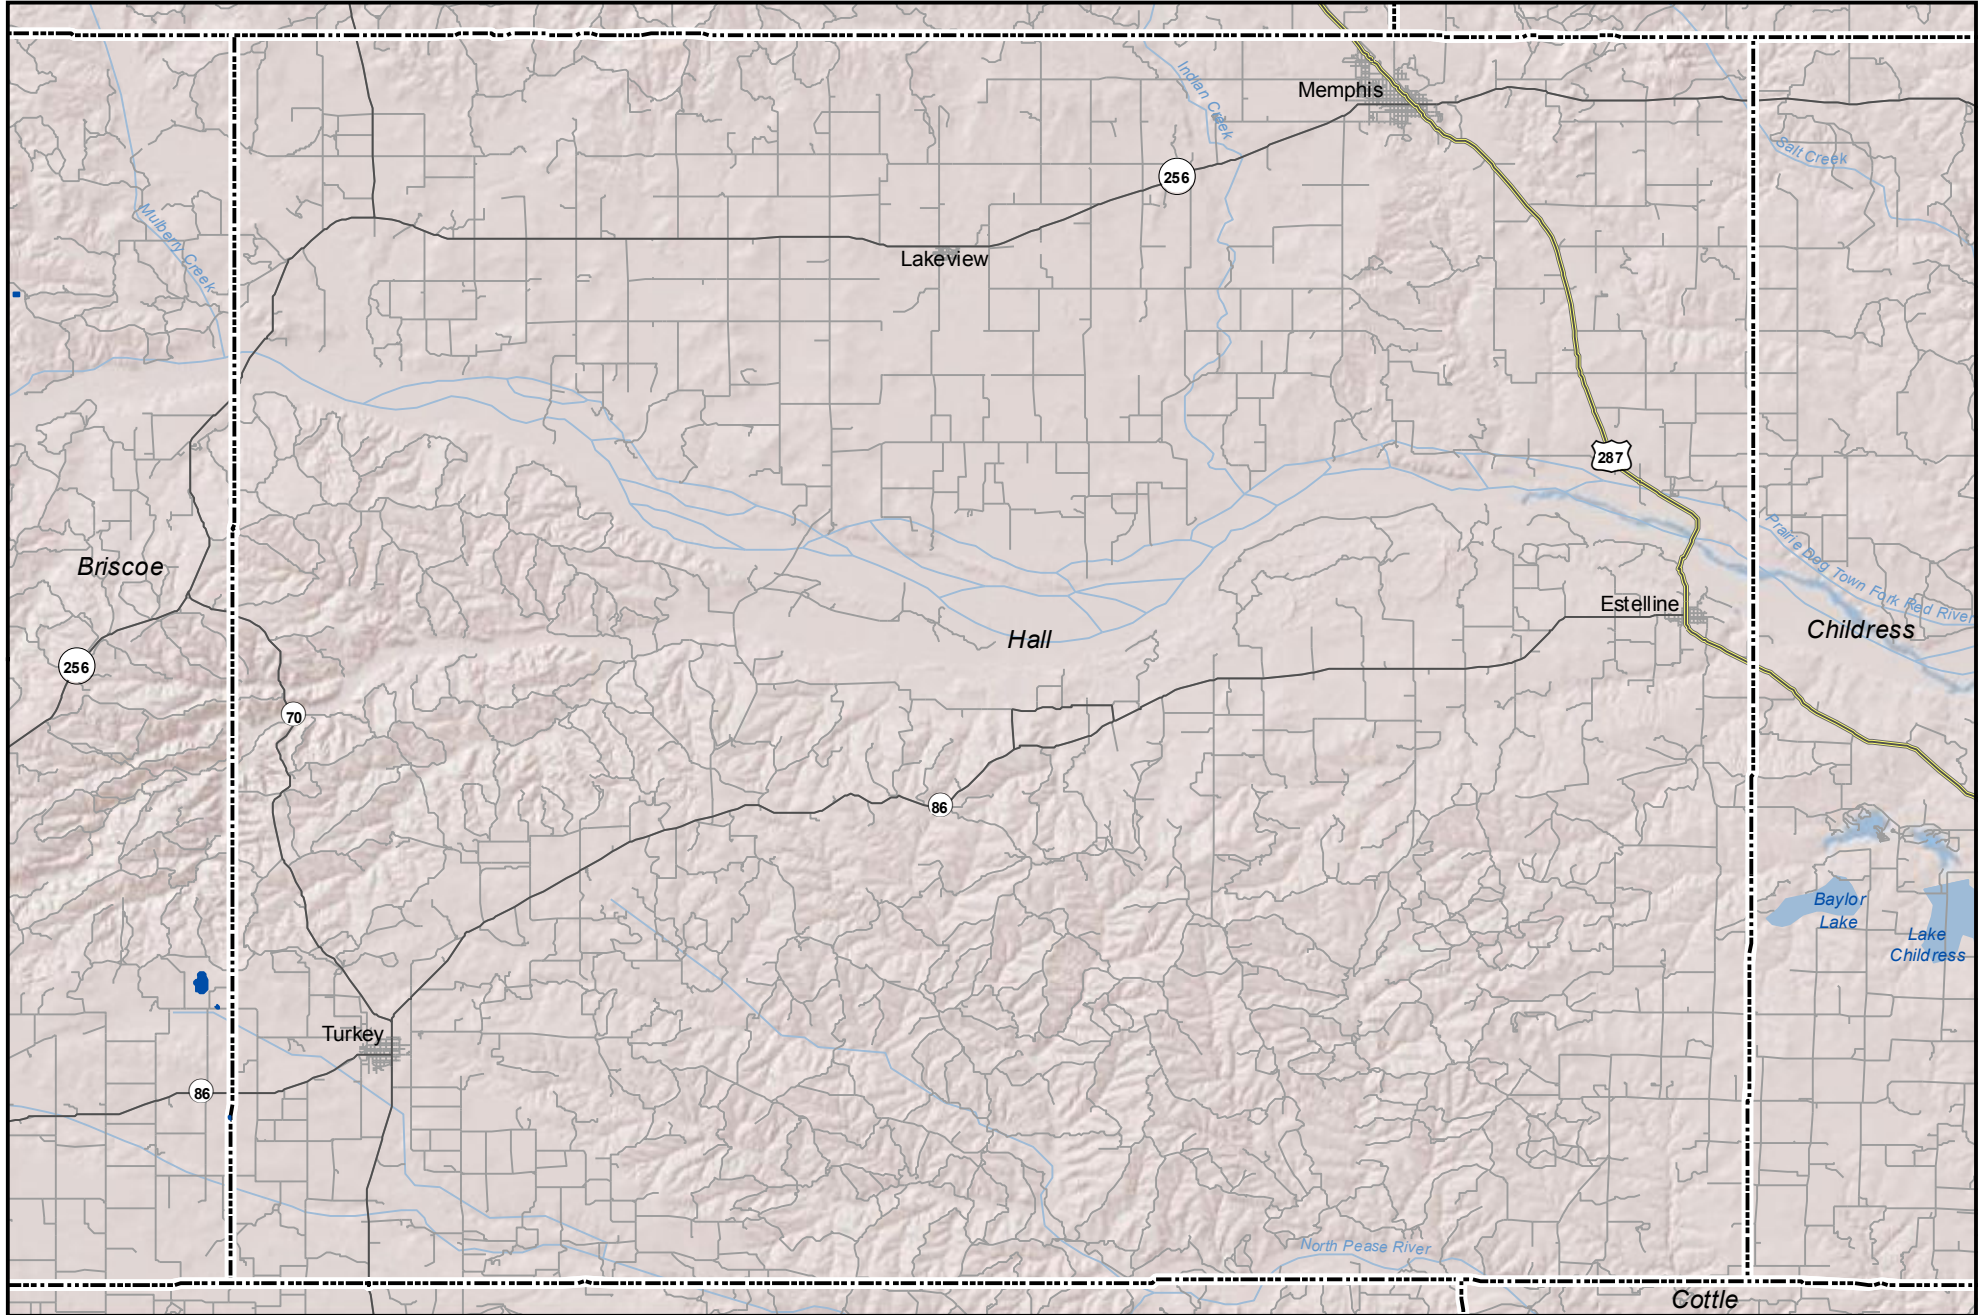

# Probable Playas in Hall County, Texas

Legend

Playa

Other Water Body

Roads

0 2.5 5 Miles