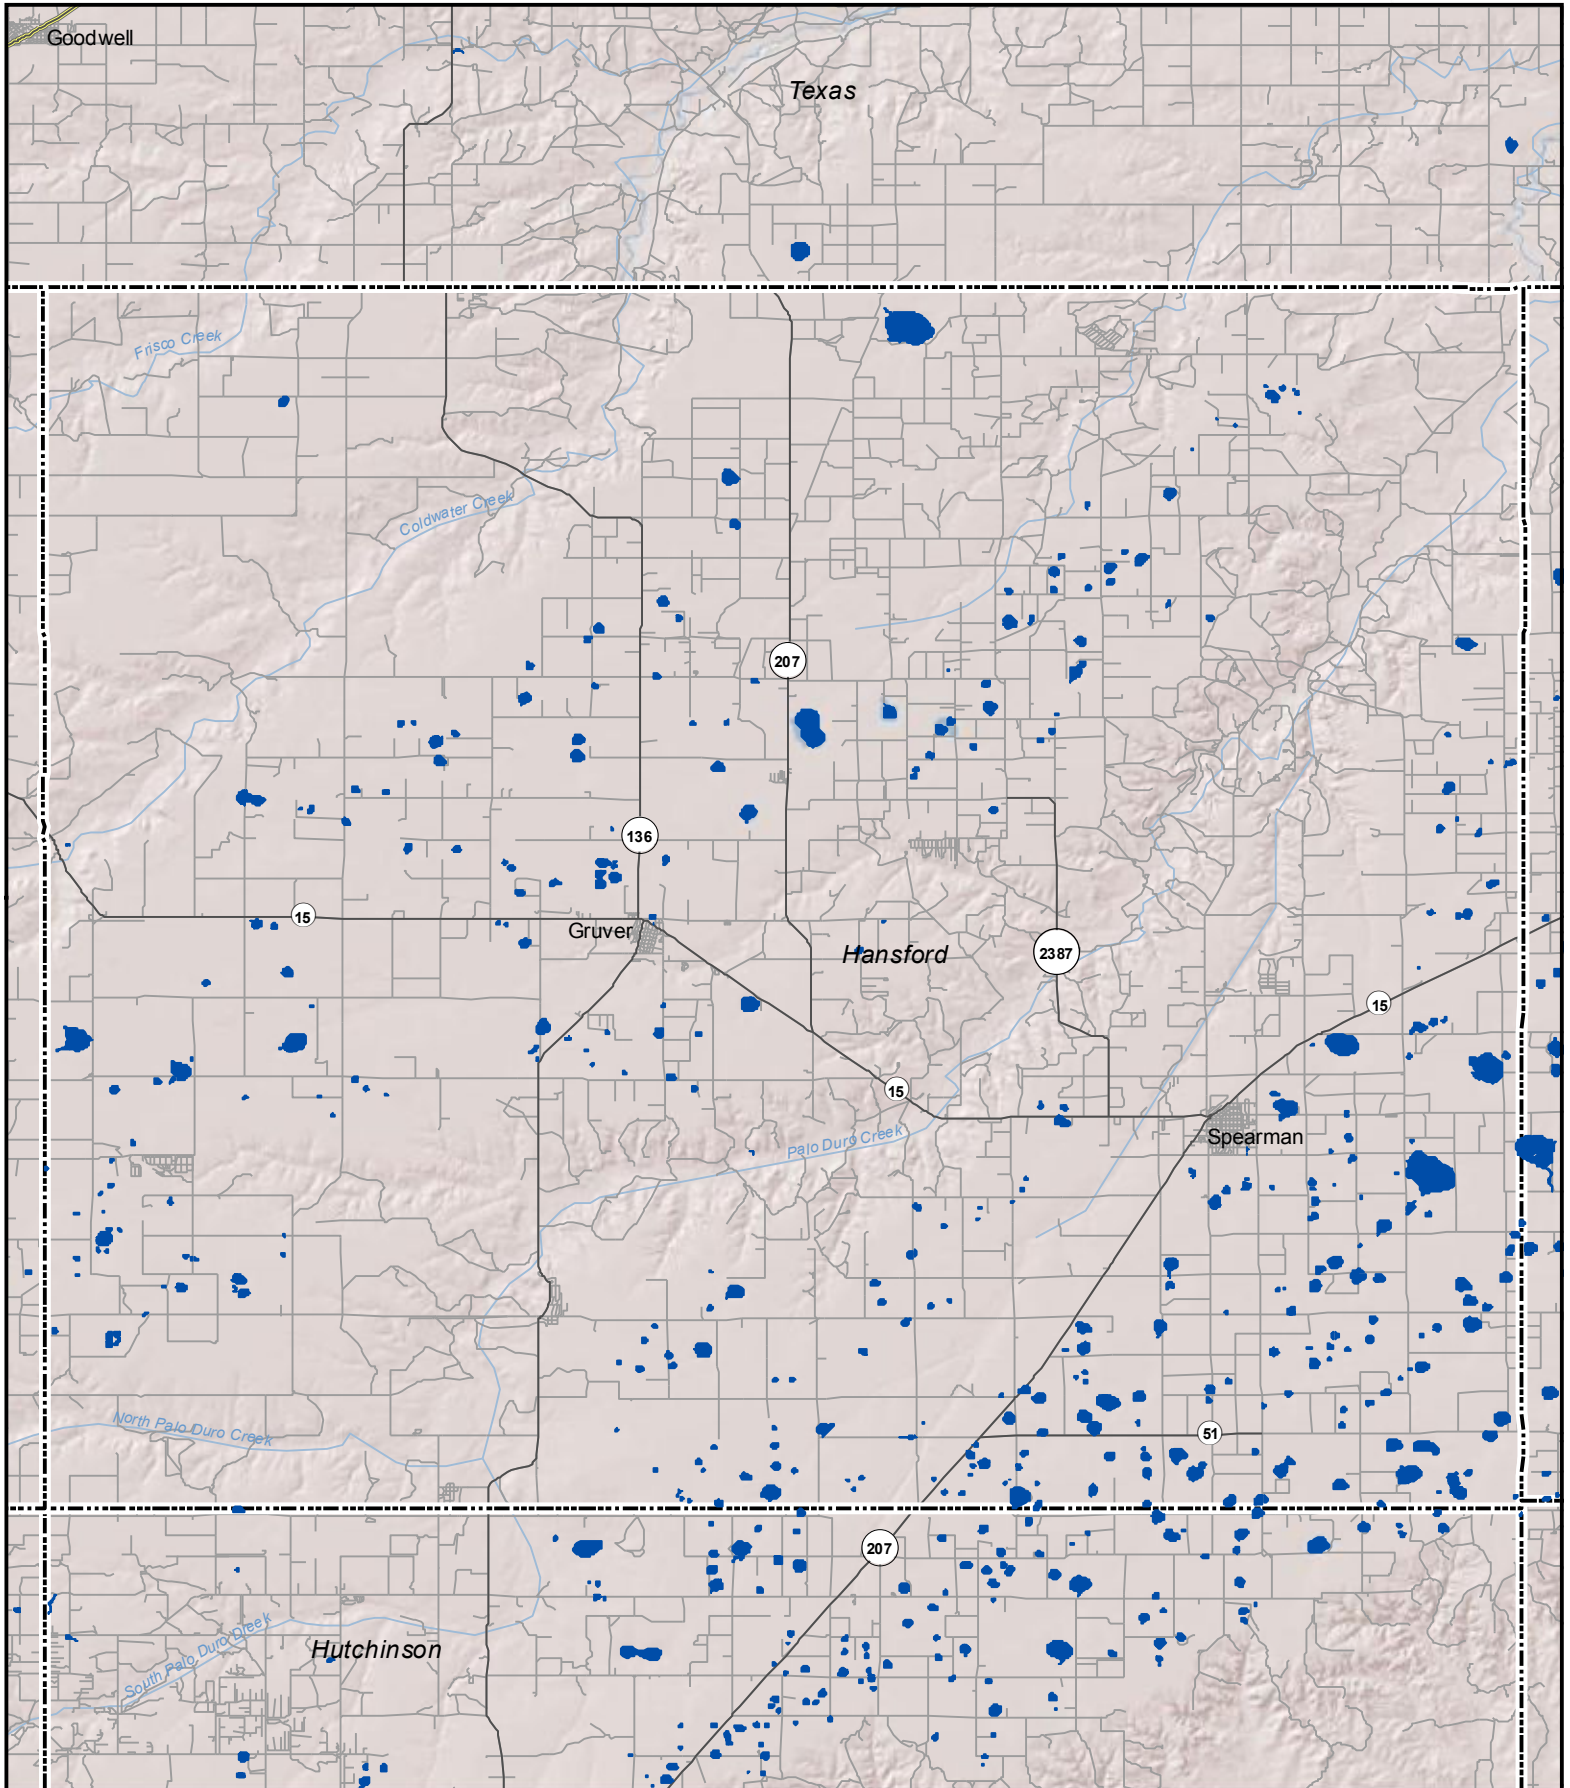

Probable Playas in Hansford County, Texas

Legend  Playa  Other Water Body  Roads

N  0 4 8 Miles 