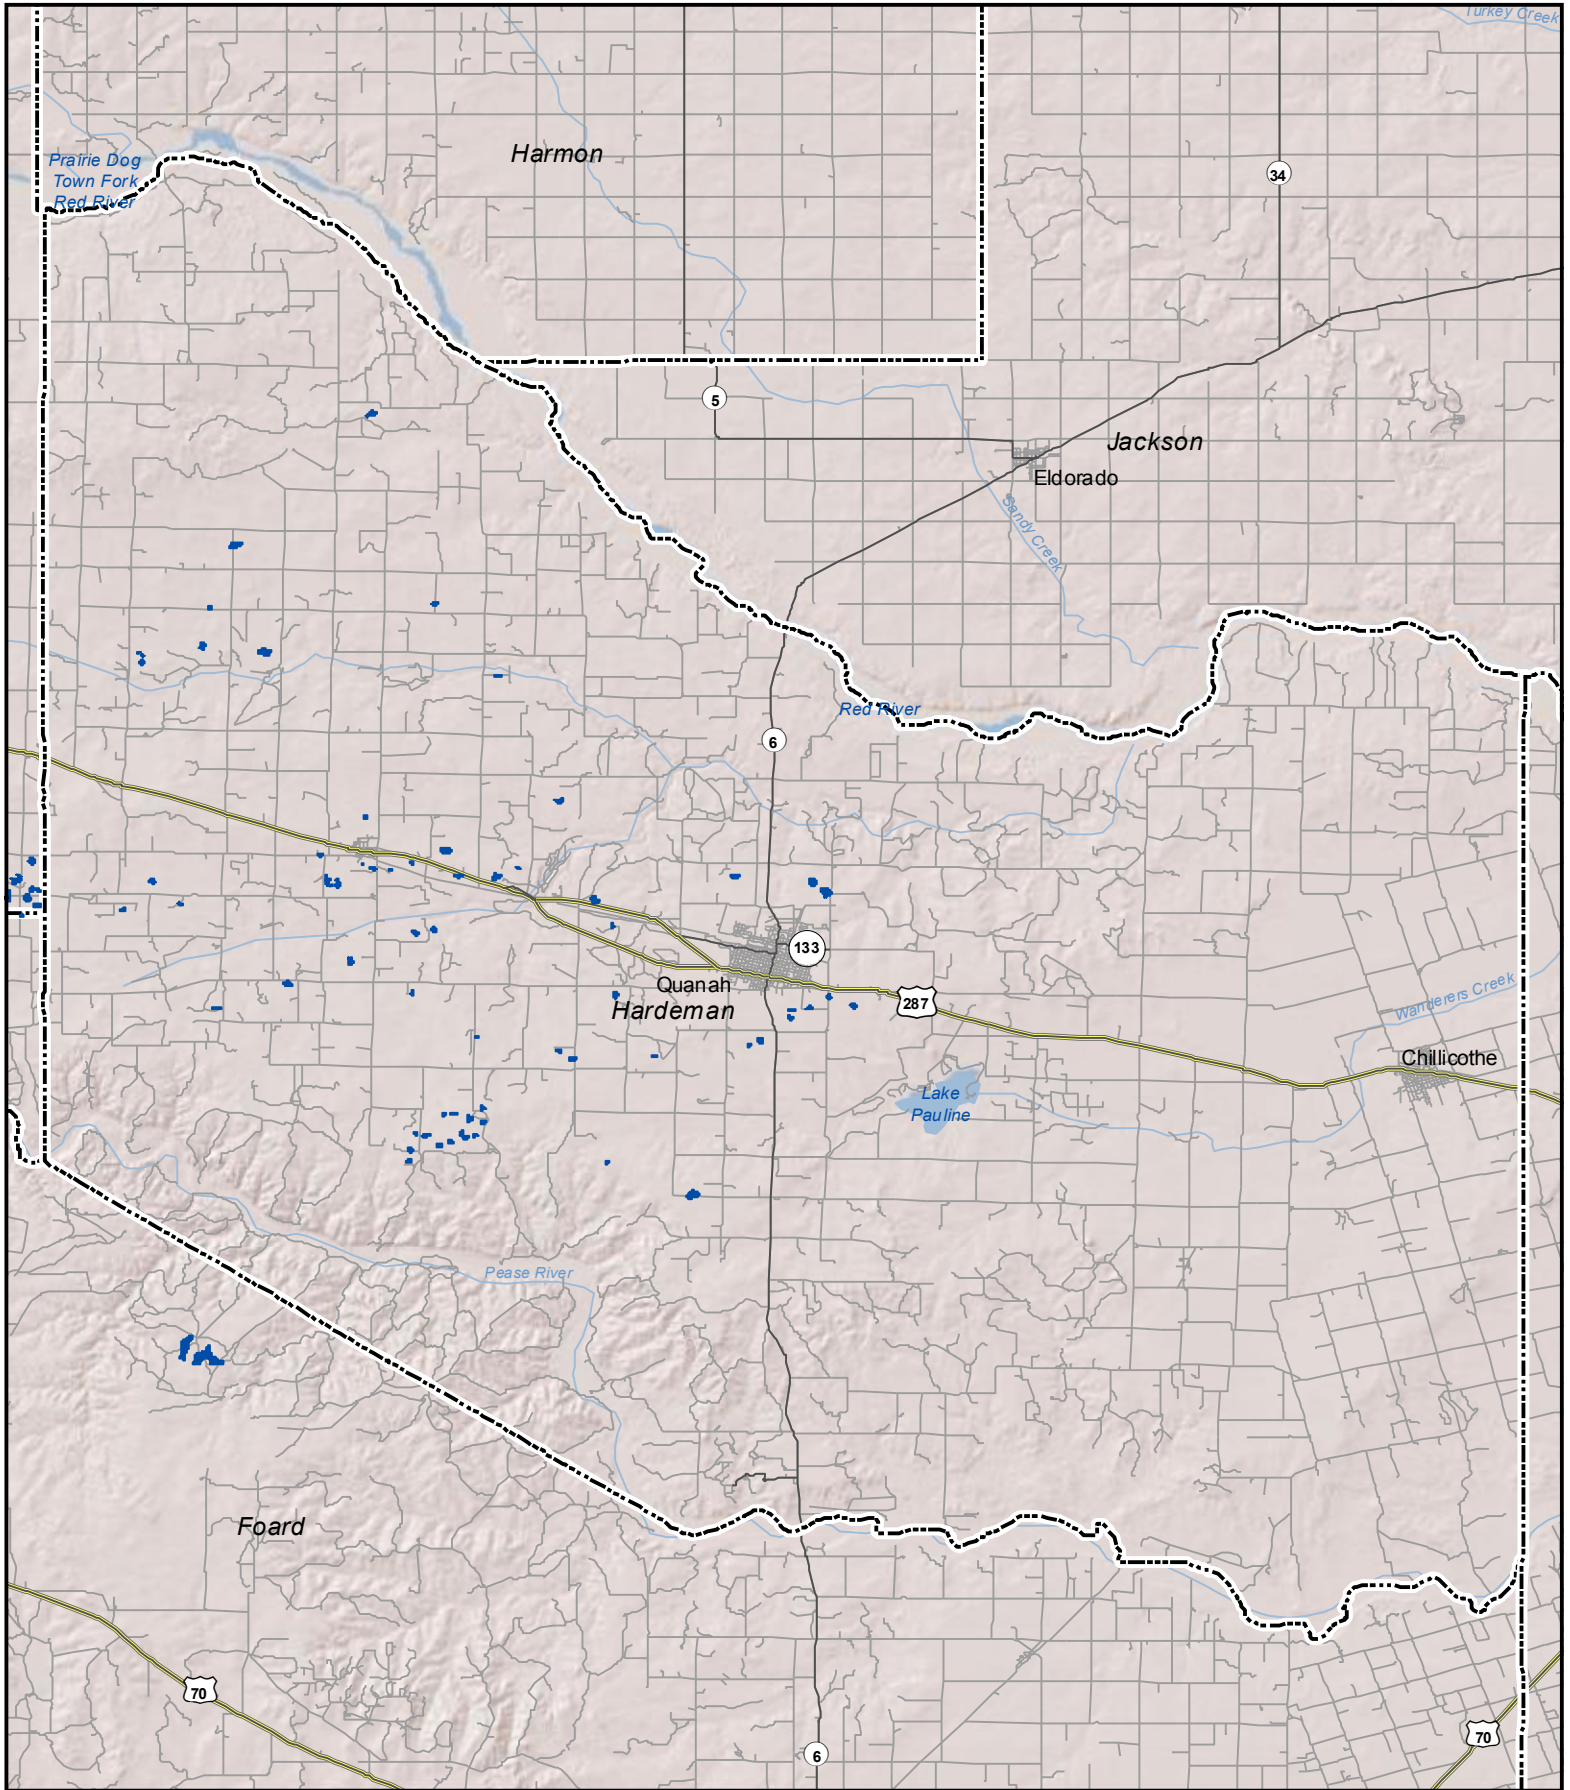

Probable Playas in Hardeman County, Texas

Legend  Playa  Other Water Body  Roads