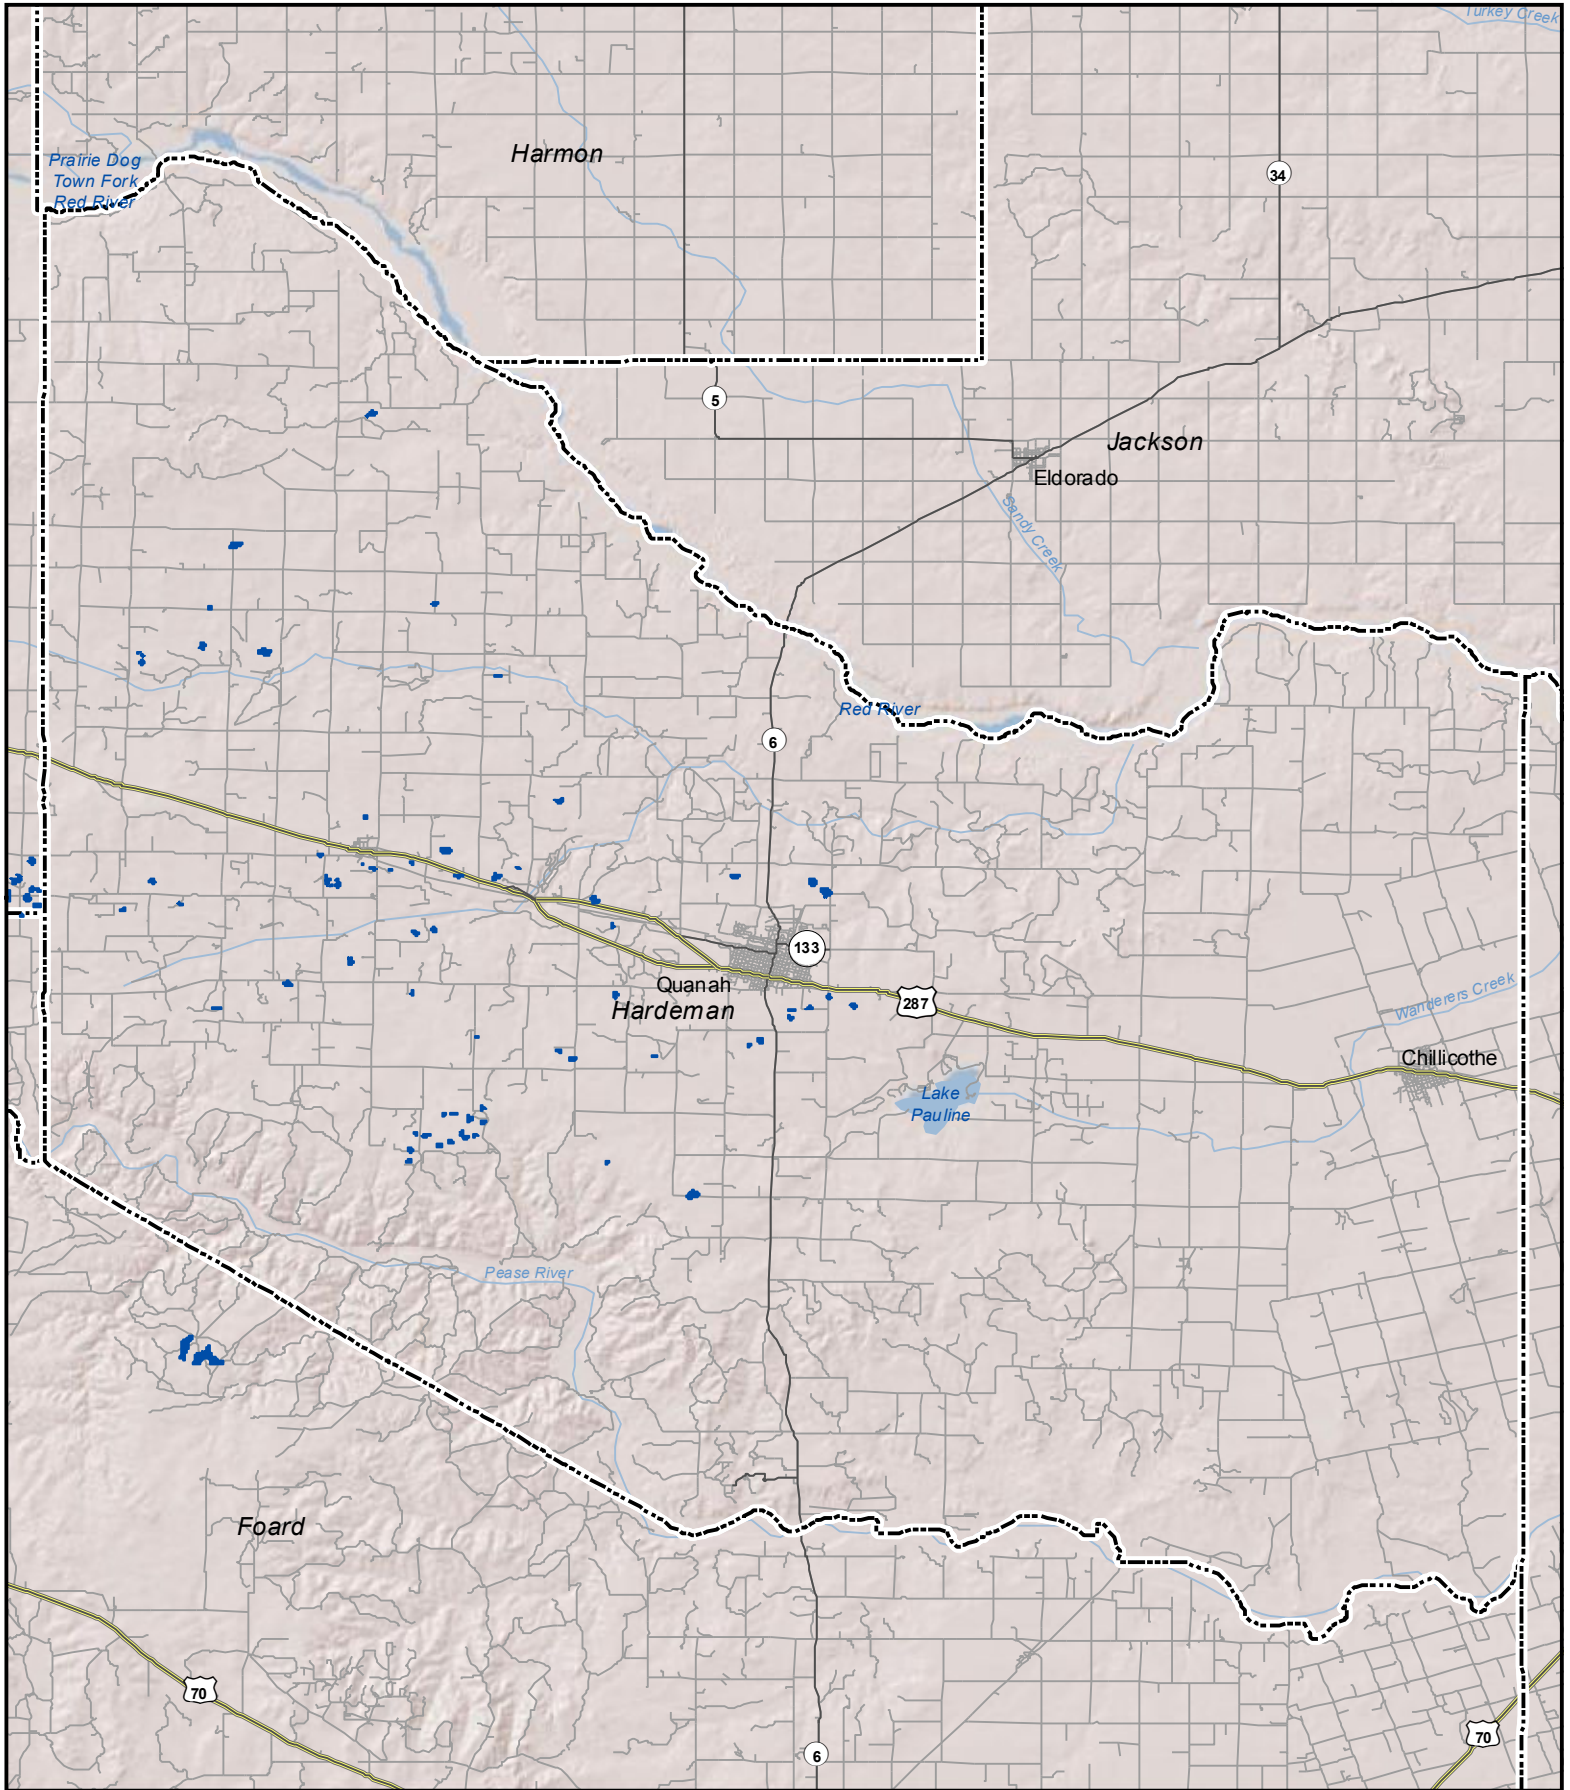

# Probable Playas in Hardeman County, Texas

**Legend**  Playa  Other Water Body  Roads