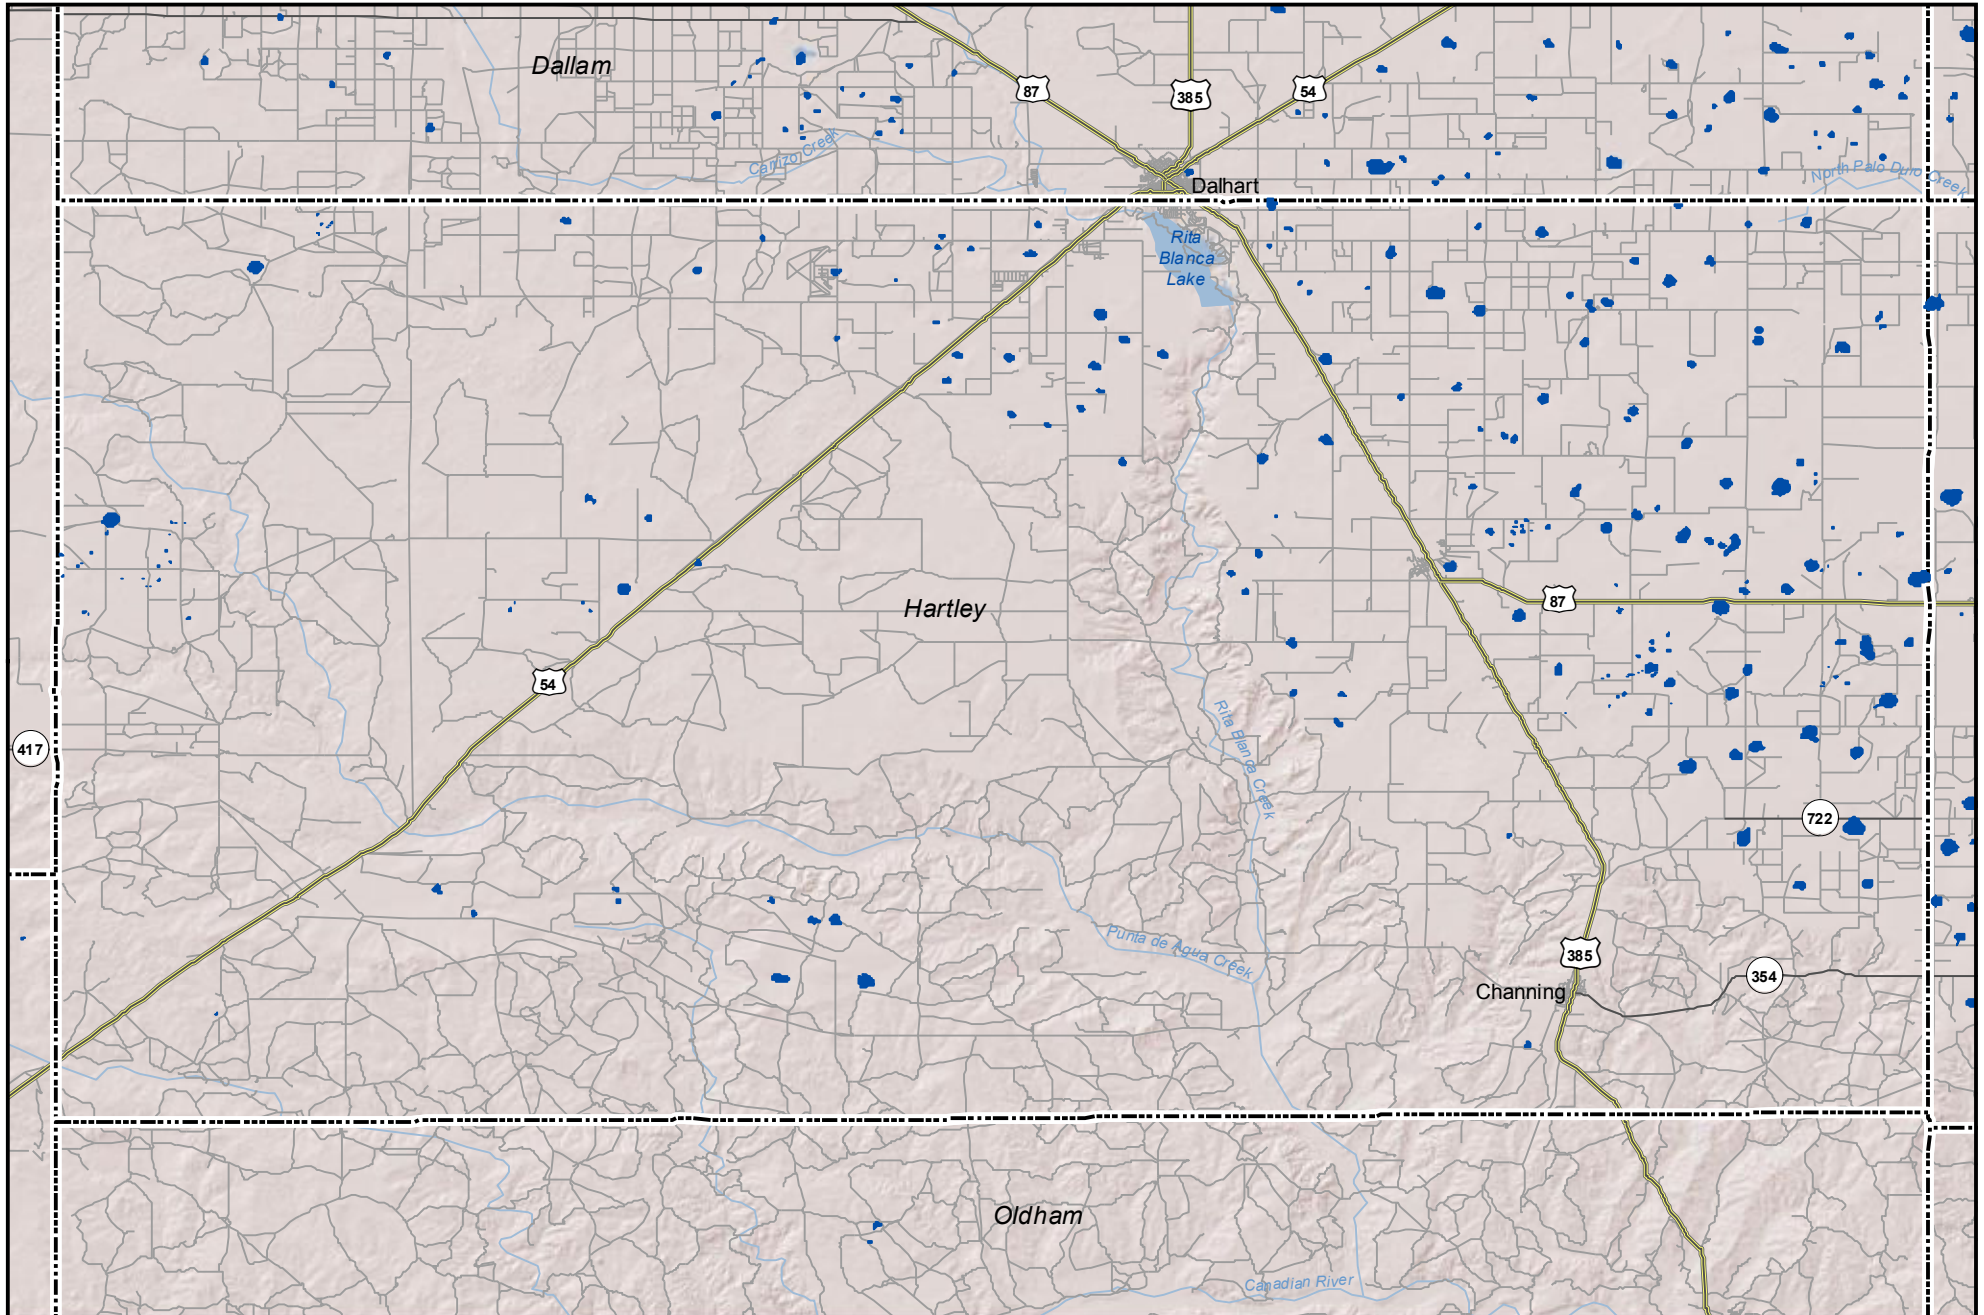

Probable Playas in Hartley County, Texas

Legend

-  Playa
-  Other Water Body
-  Roads

0 3 6
Miles