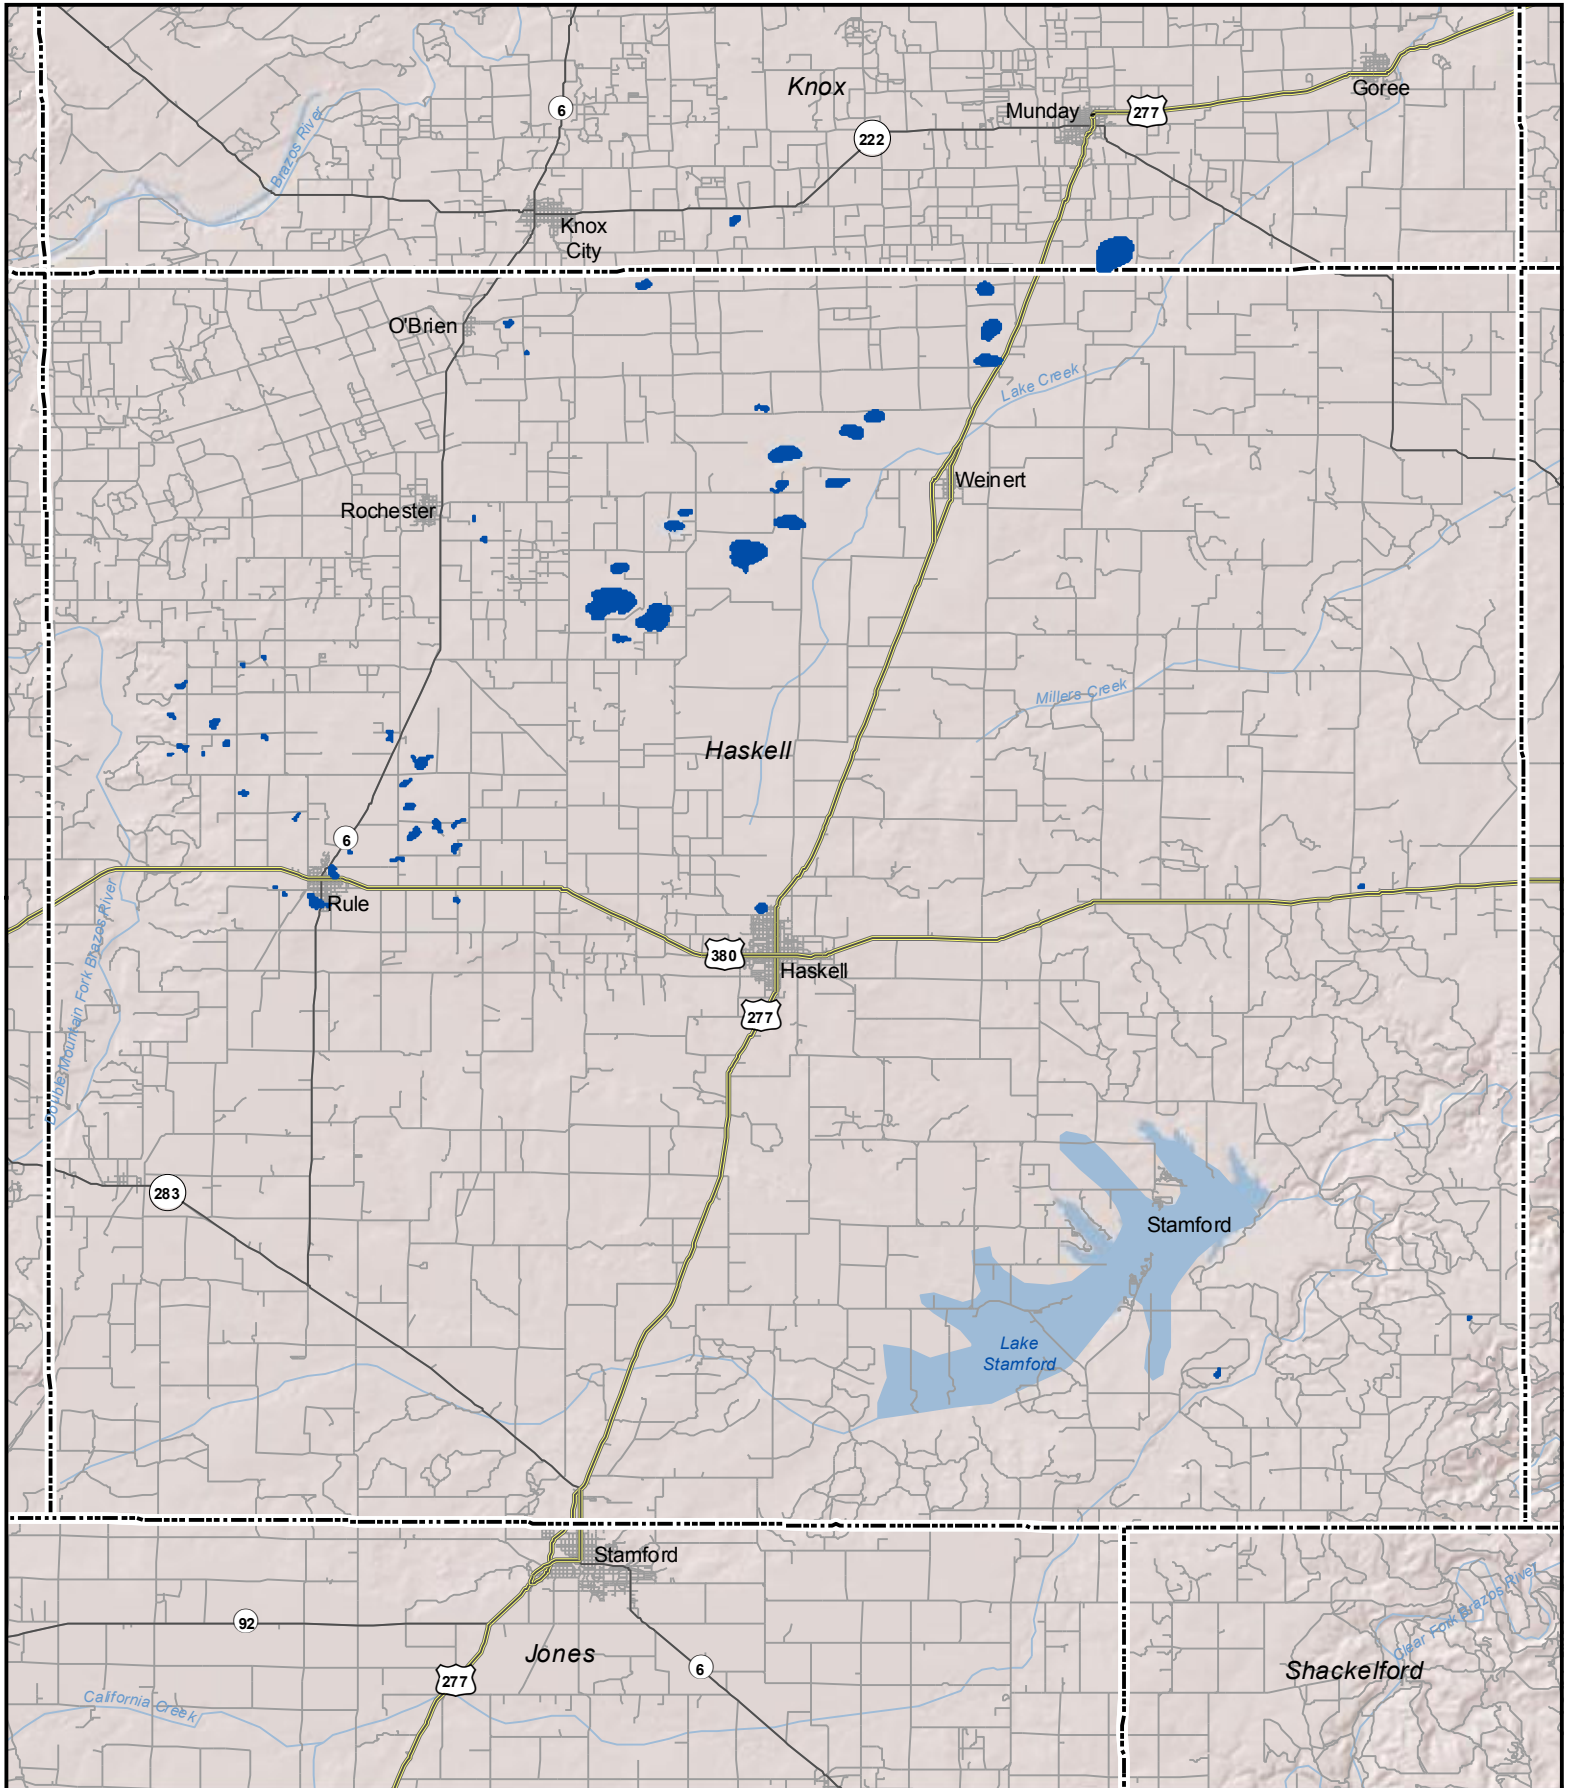

# Probable Playas in Haskell County, Texas

**Legend**  Playa  Other Water Body  Roads

N   
0 3.75 7.5 Miles 