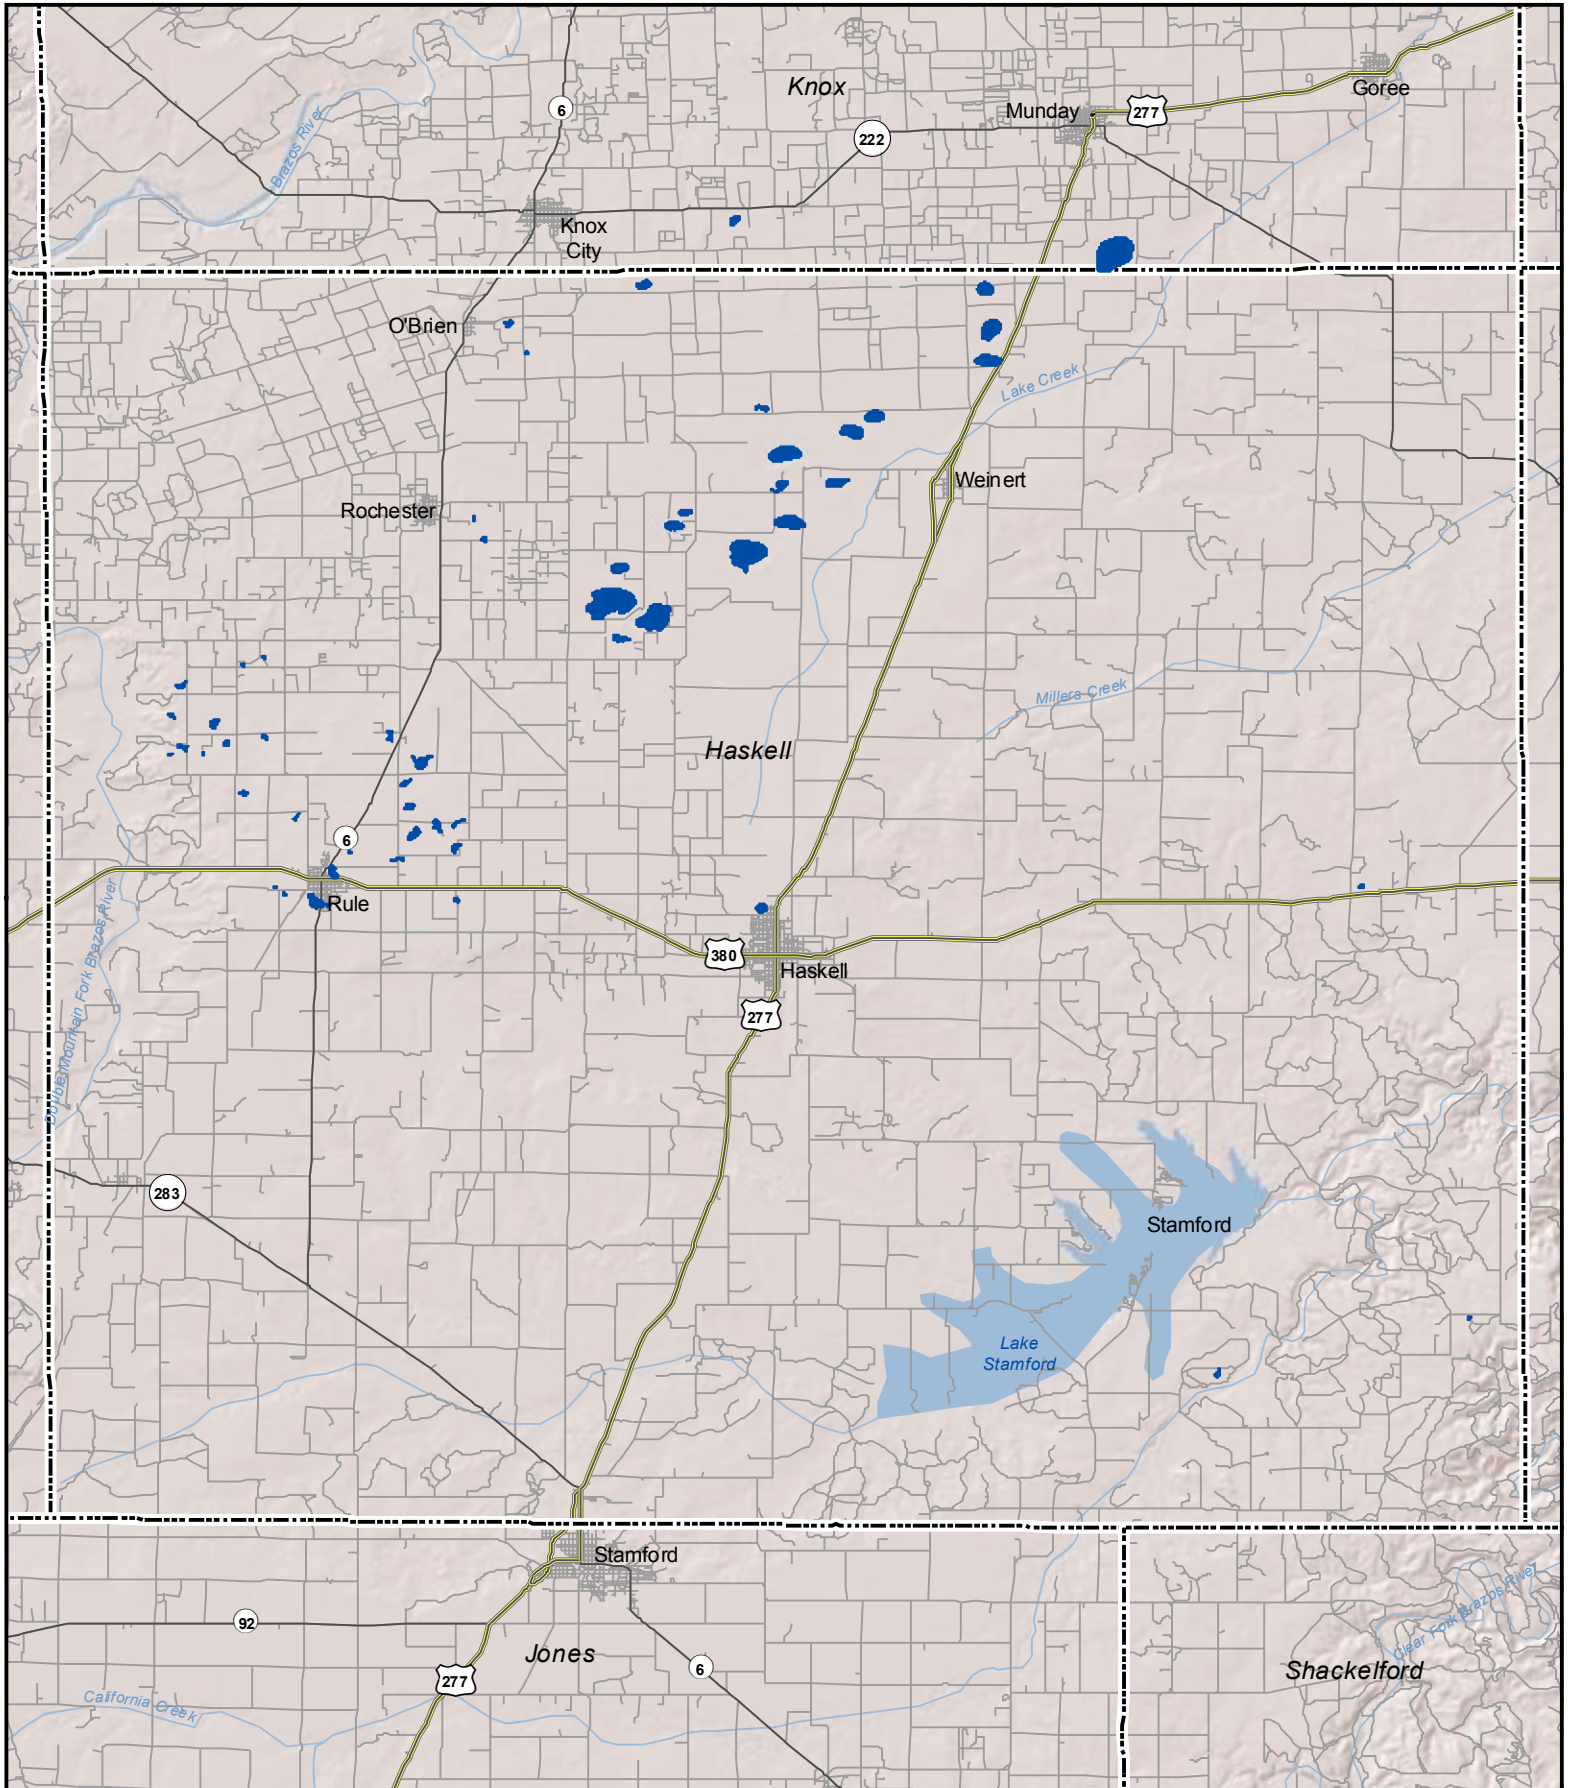

Probable Playas in Haskell County, Texas

Legend  Playa  Other Water Body  Roads