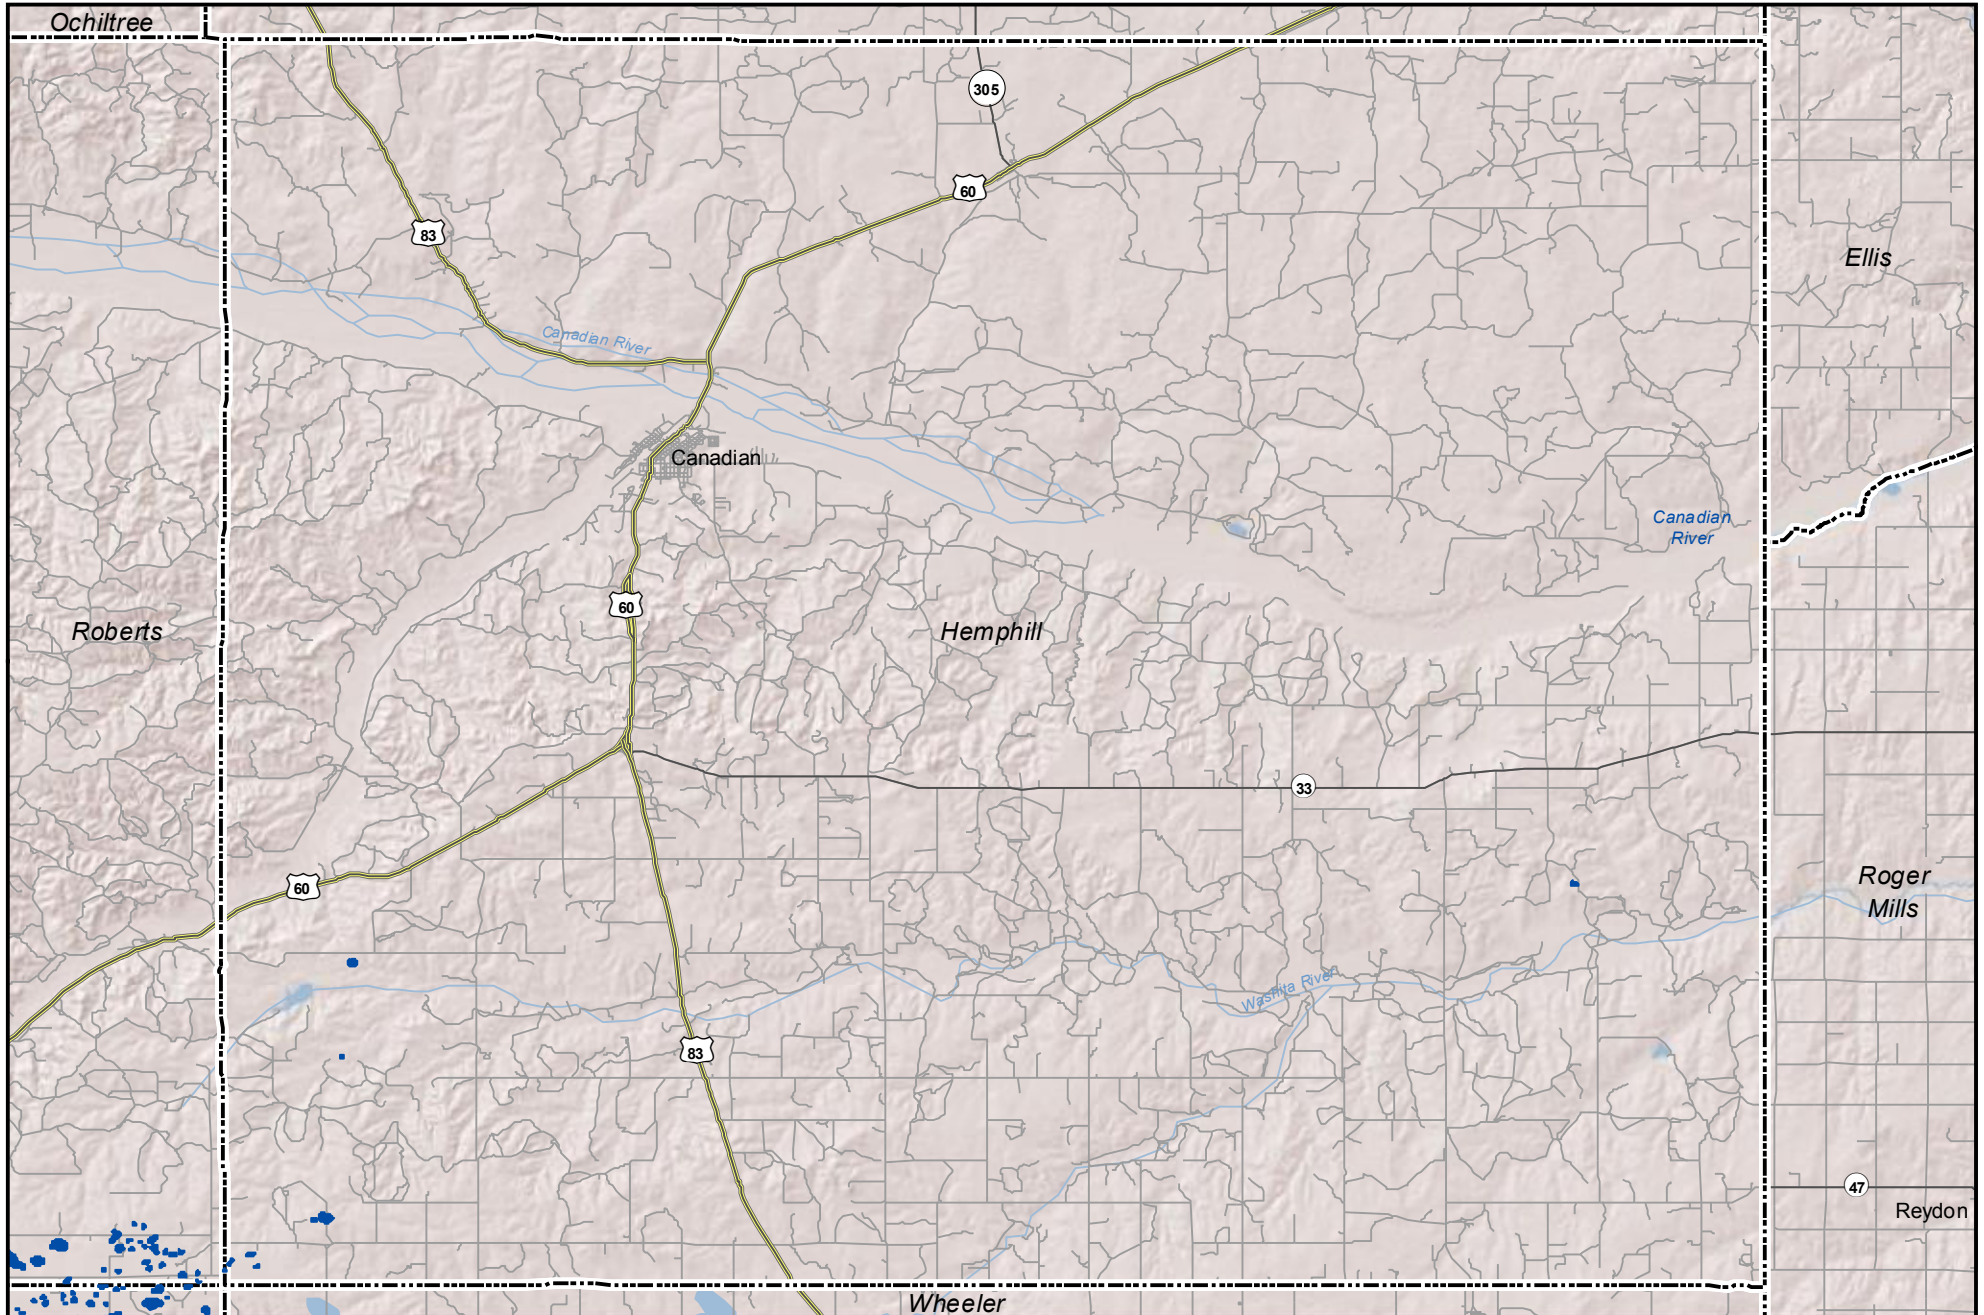

# Probable Playas in Hemphill County, Texas

## Legend

-  Playa
-  Other Water Body
-  Roads

0 2.5 5 Miles