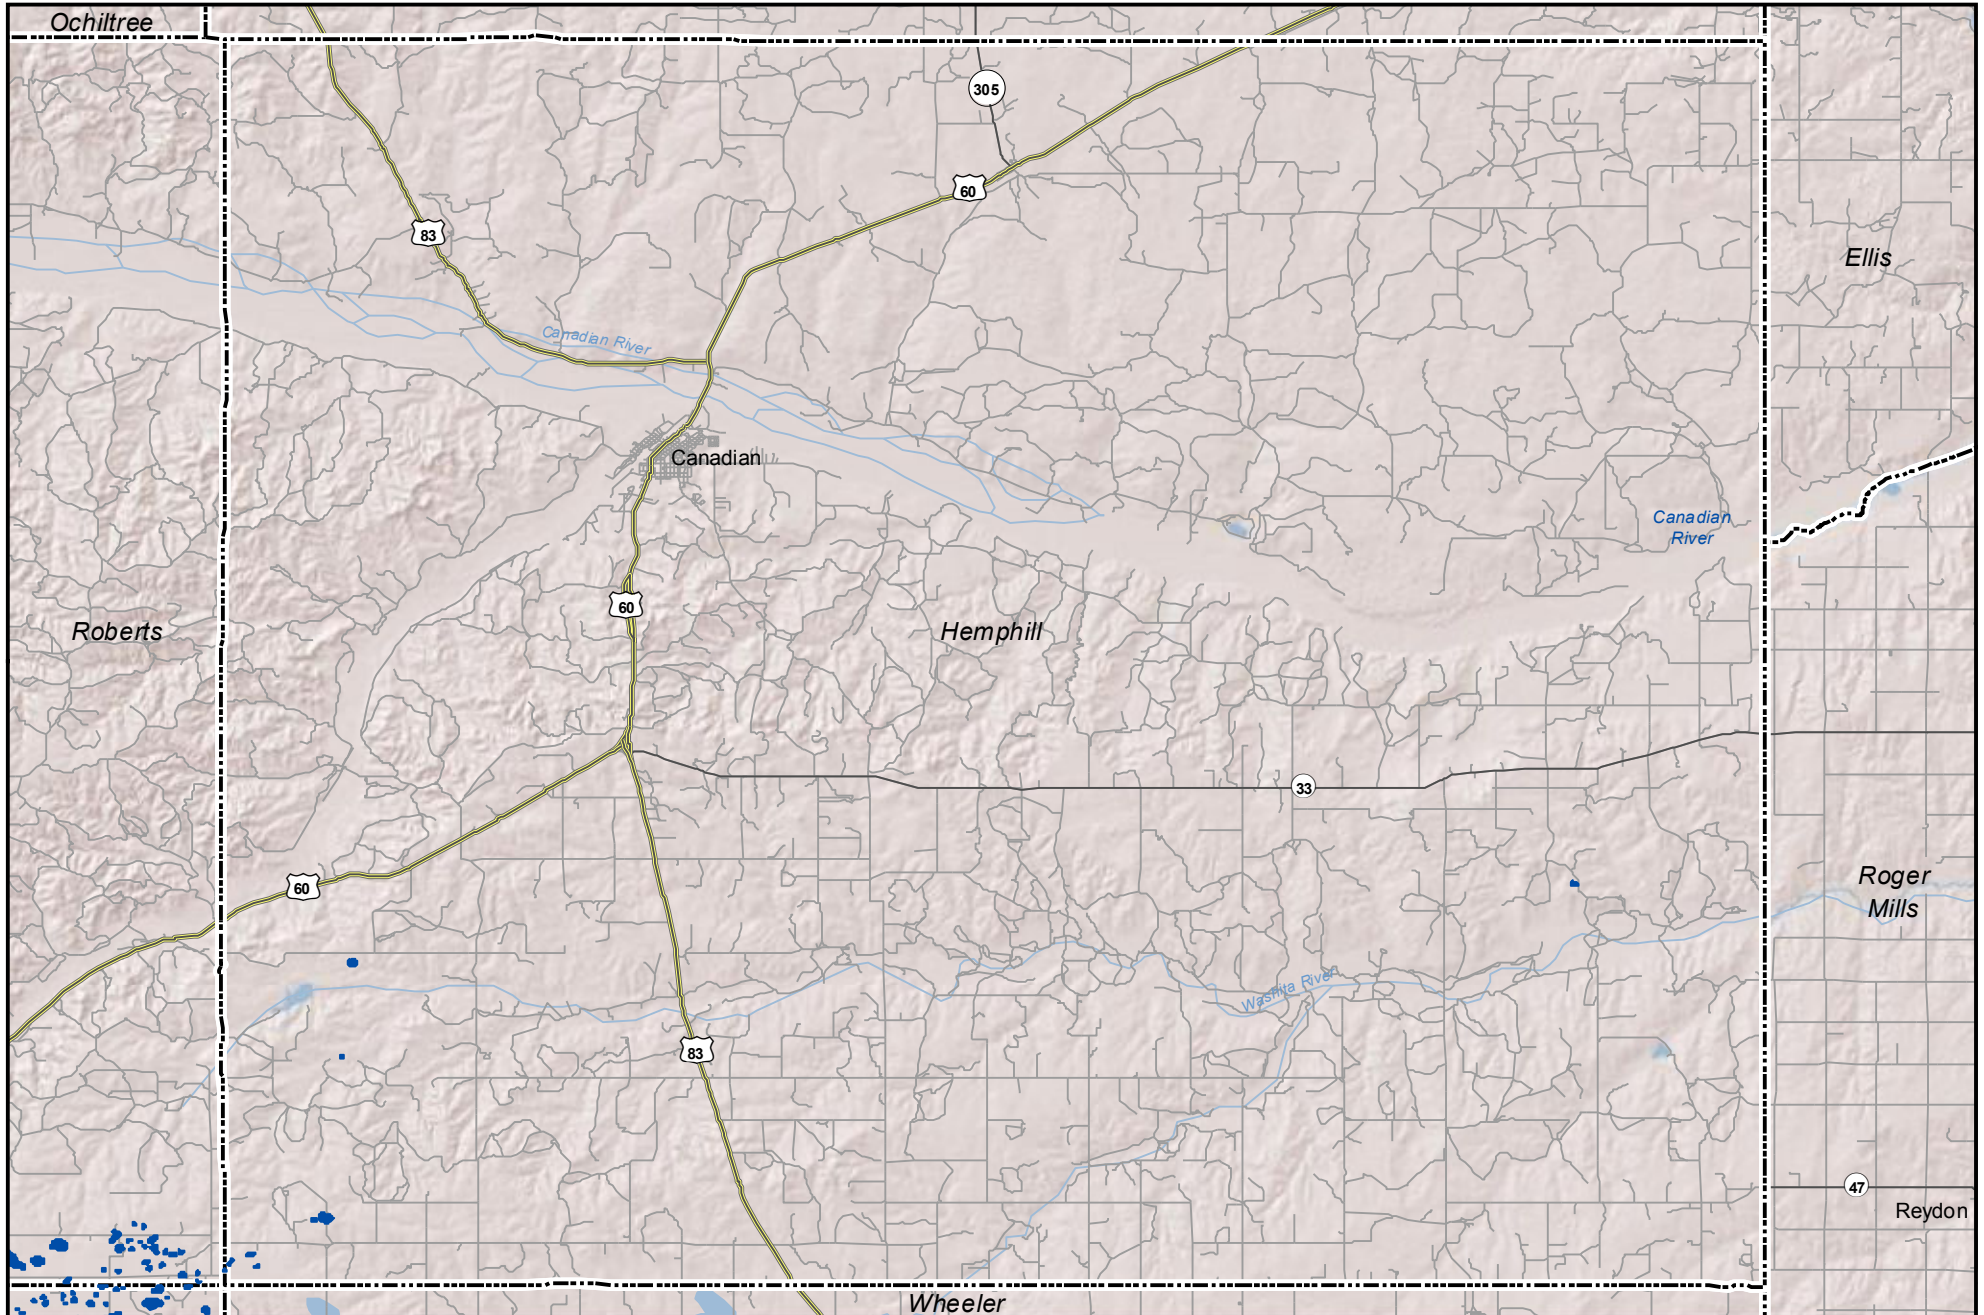

Probable Playas in Hemphill County, Texas

Legend

Playa

Other Water Body

Roads