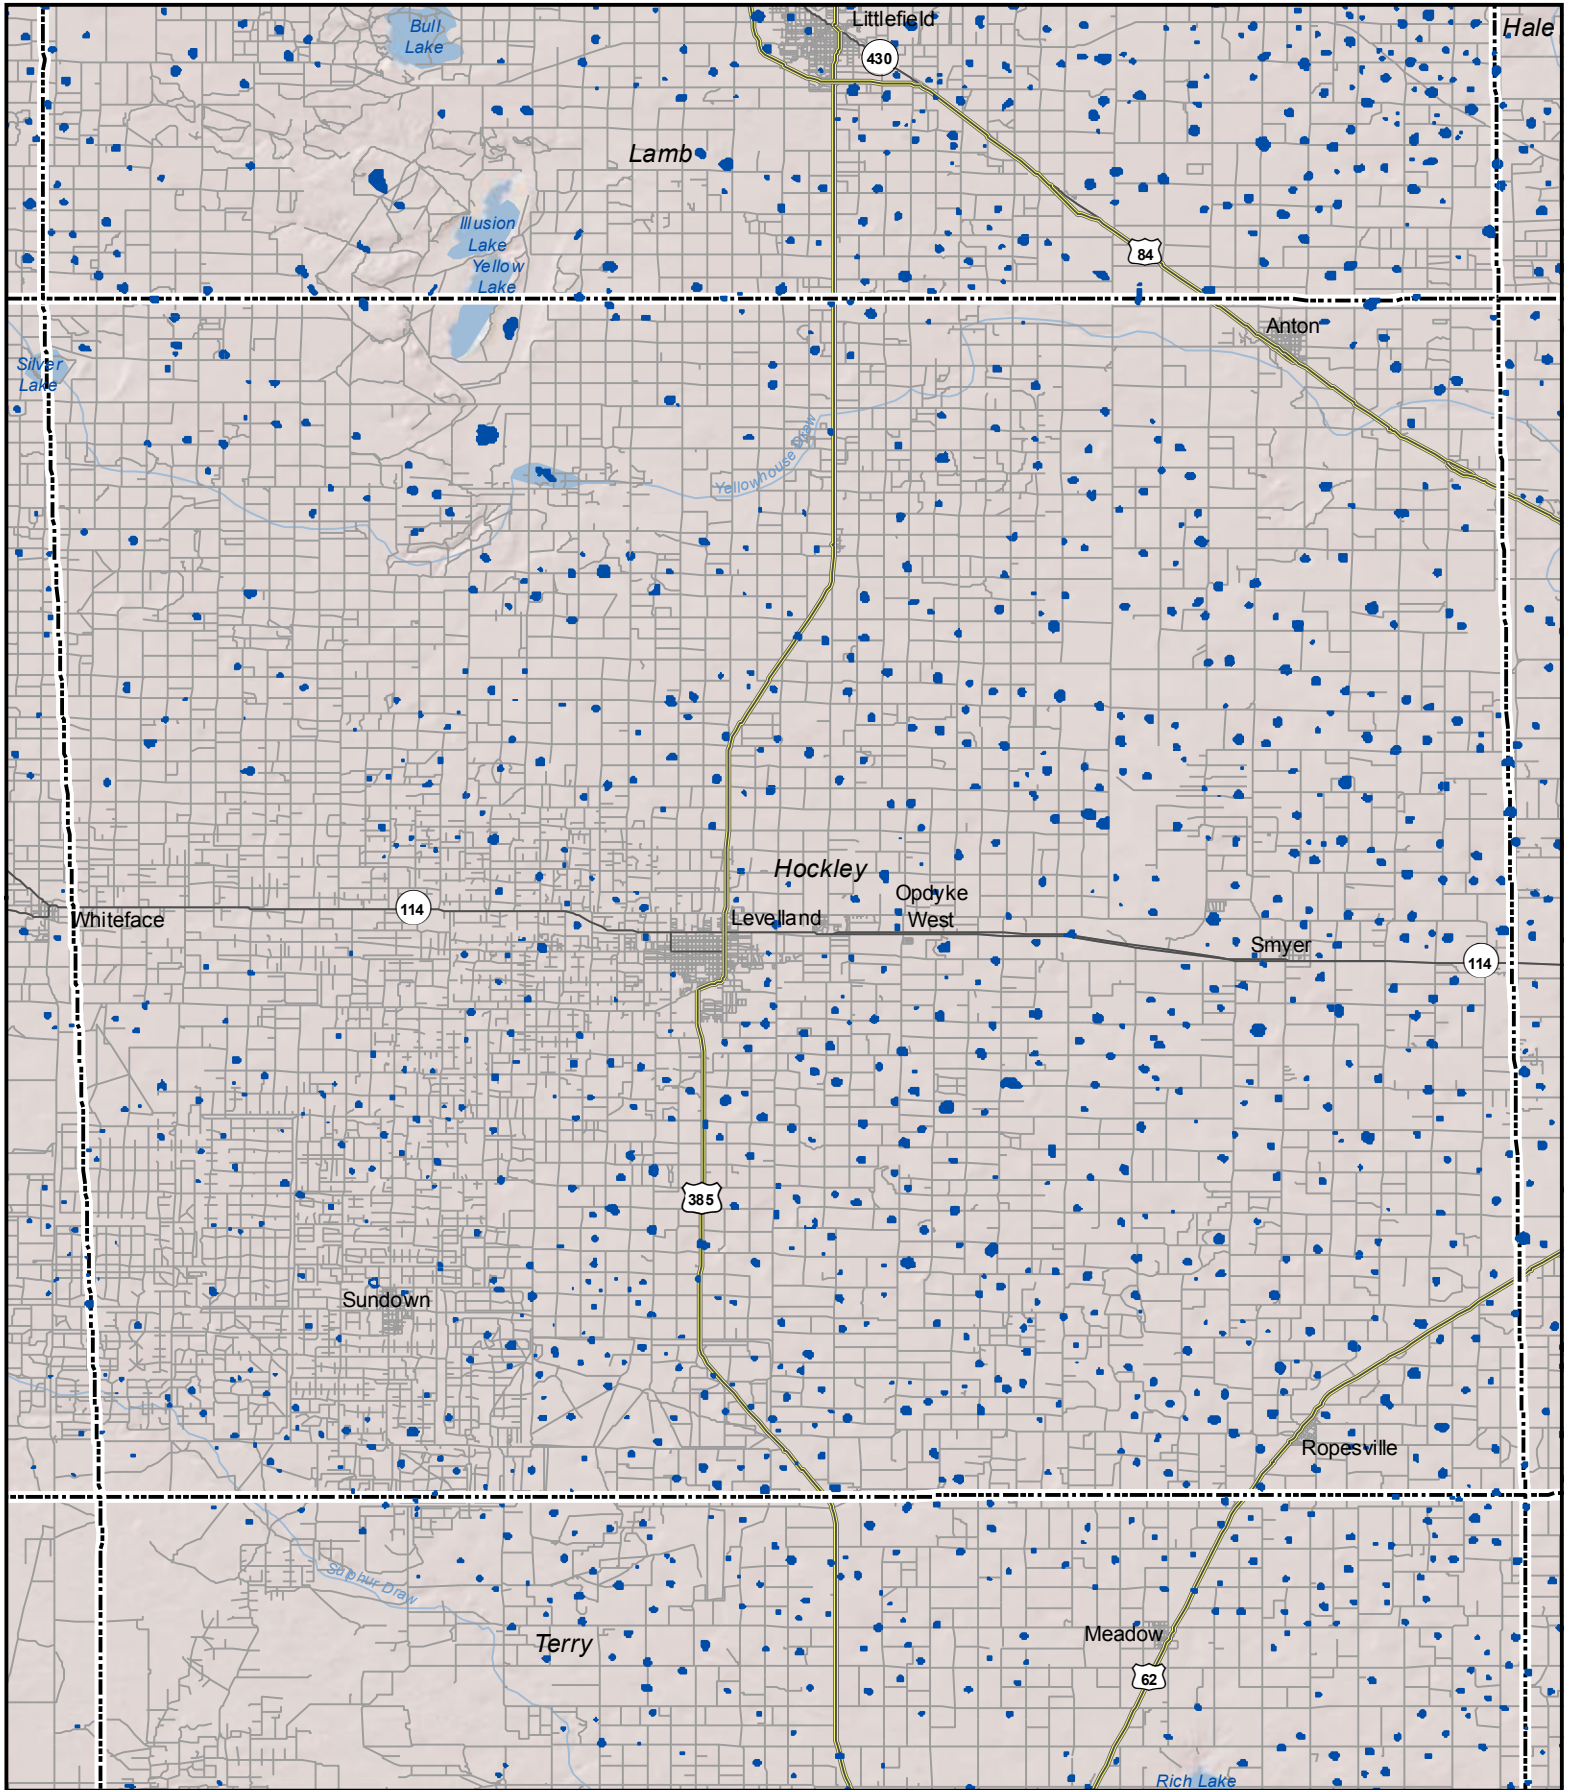

# Probable Playas in Hockley County, Texas

**Legend**  Playa  Other Water Body  Roads

N  0 4 8 Miles 