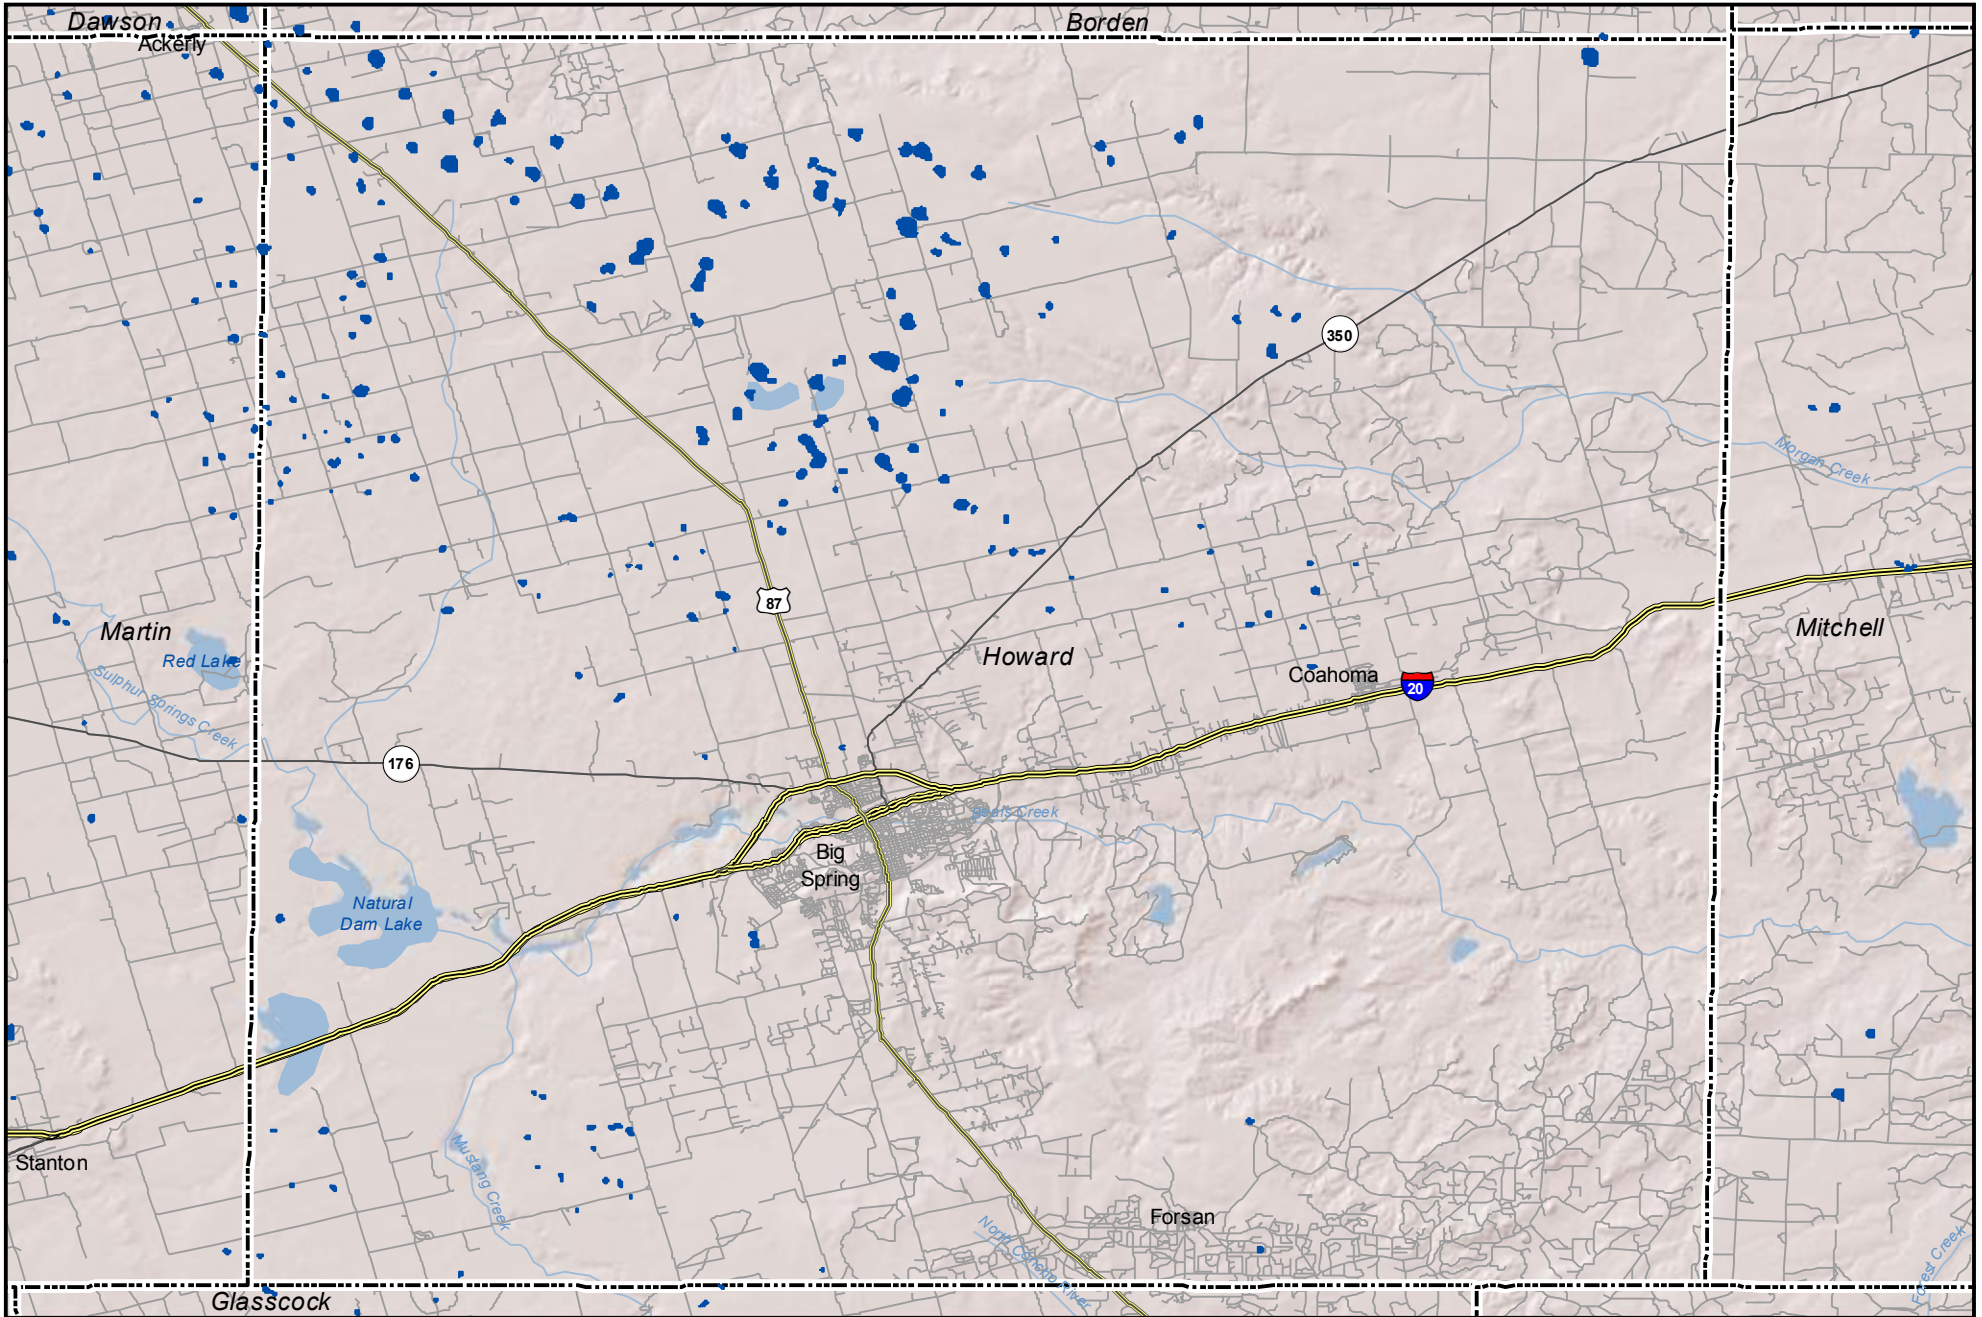

Probable Playas in Howard County, Texas

Legend

-  Playa
-  Other Water Body
-  Roads