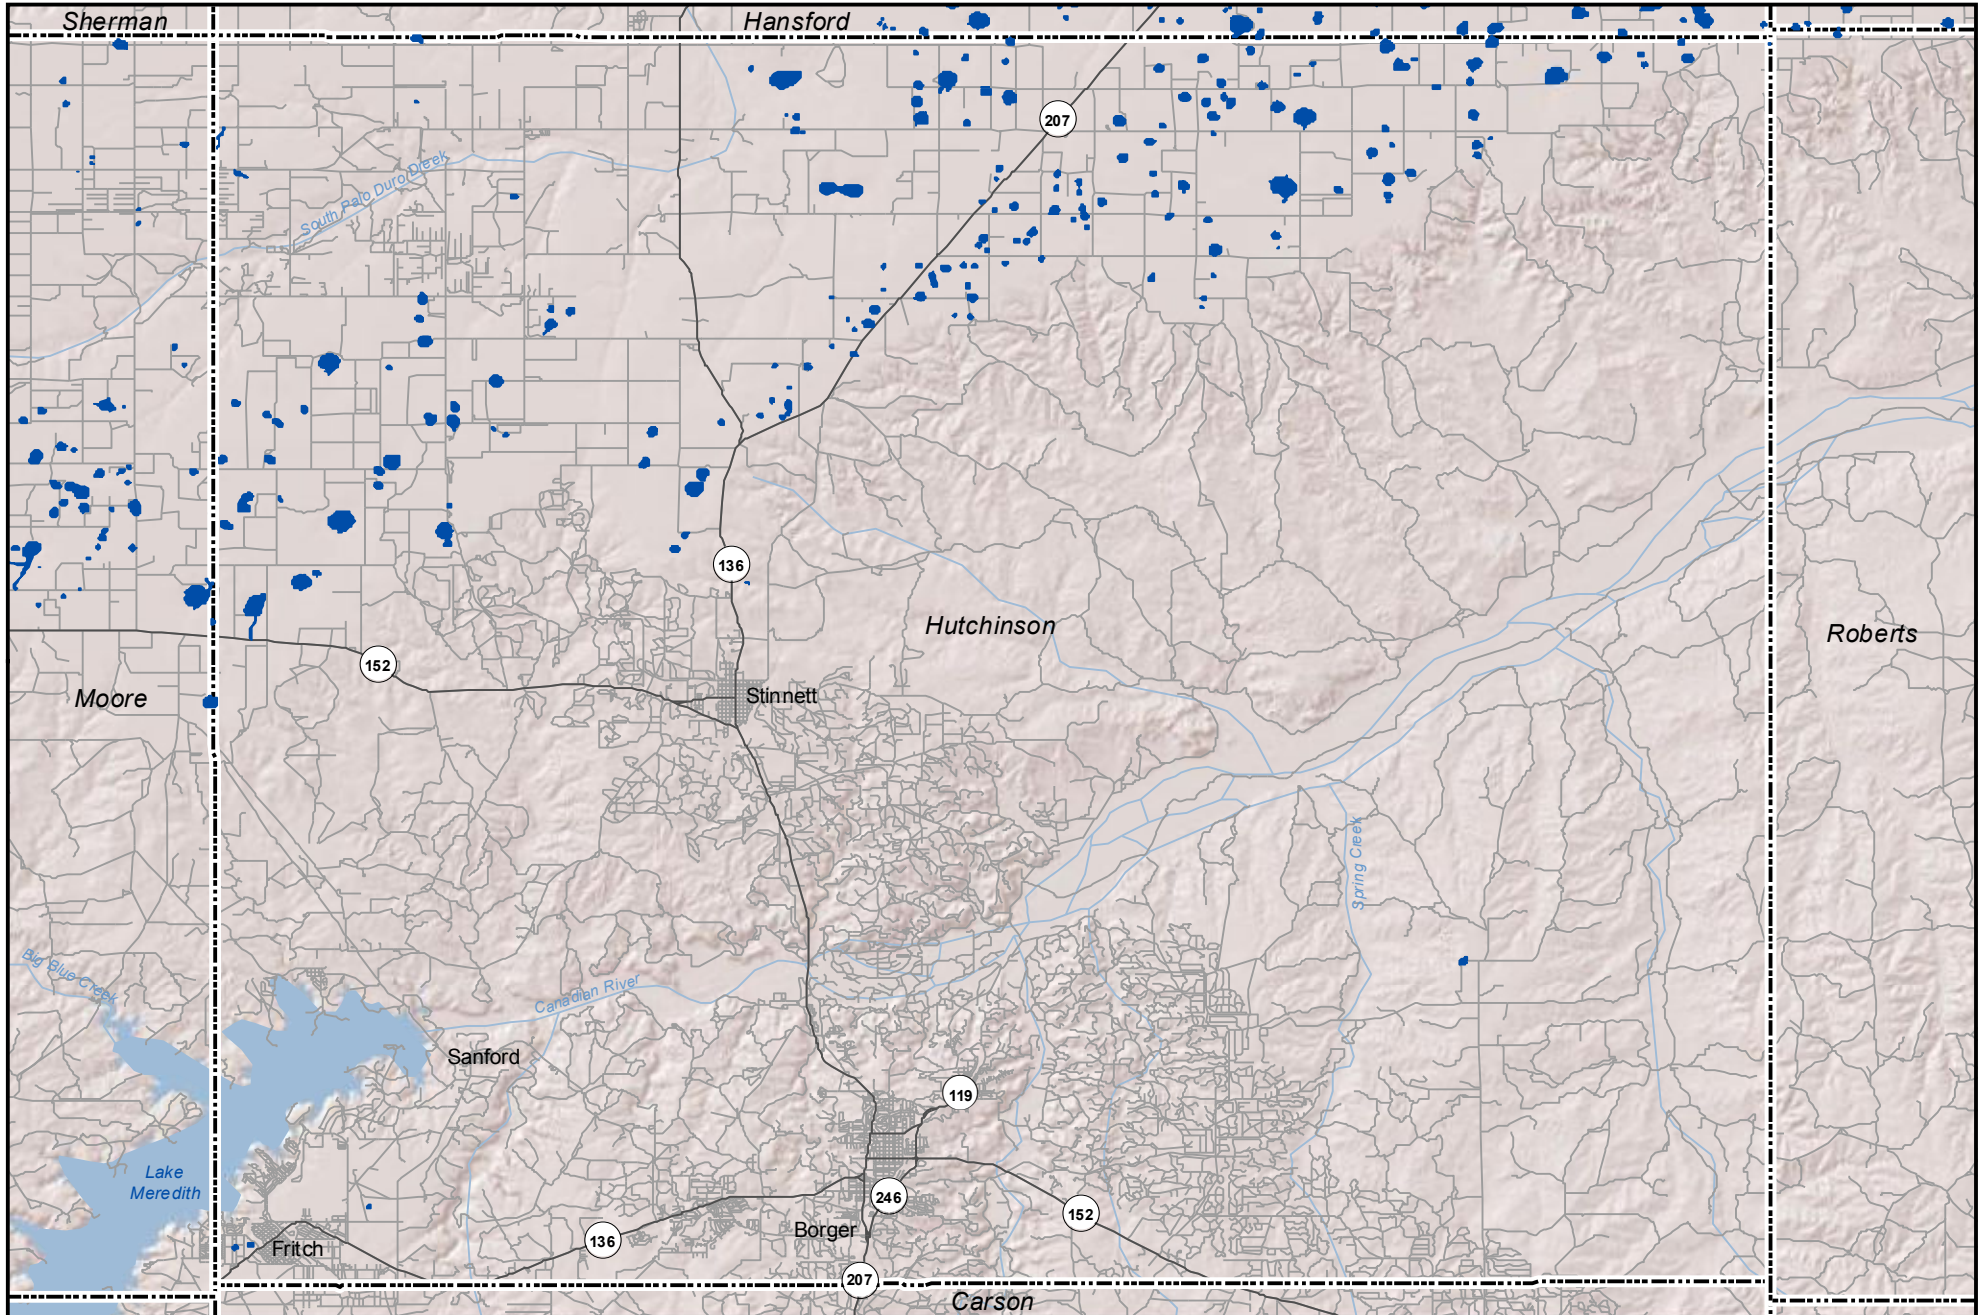

Probable Playas in Hutchinson County, Texas

Legend

-  Playa
-  Other Water Body
-  Roads