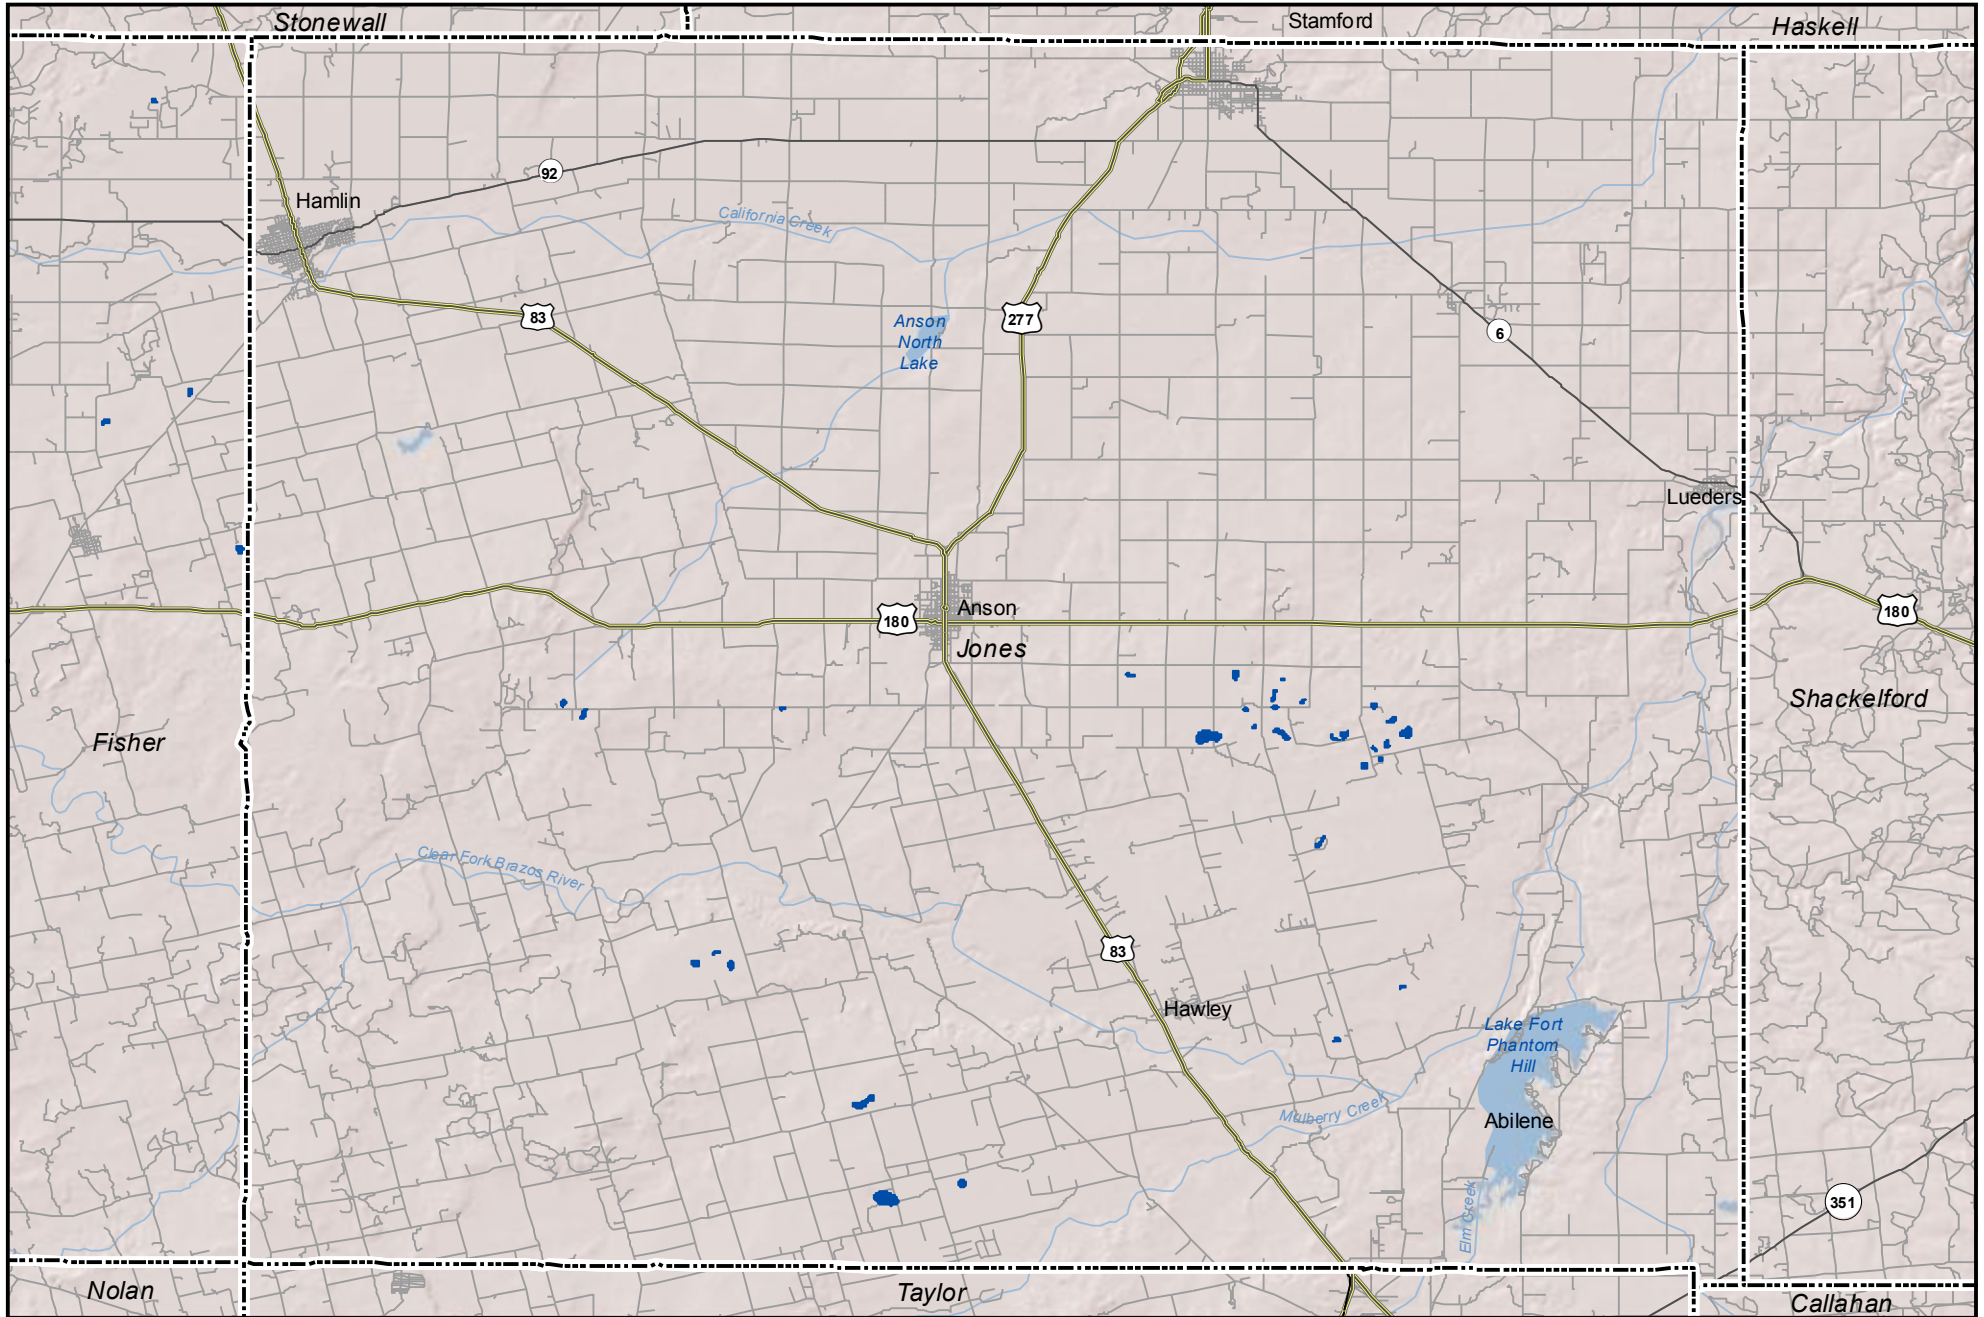

Probable Playas in Jones County, Texas

Legend

-  Playa
-  Other Water Body
-  Roads

0 2.5 5 Miles